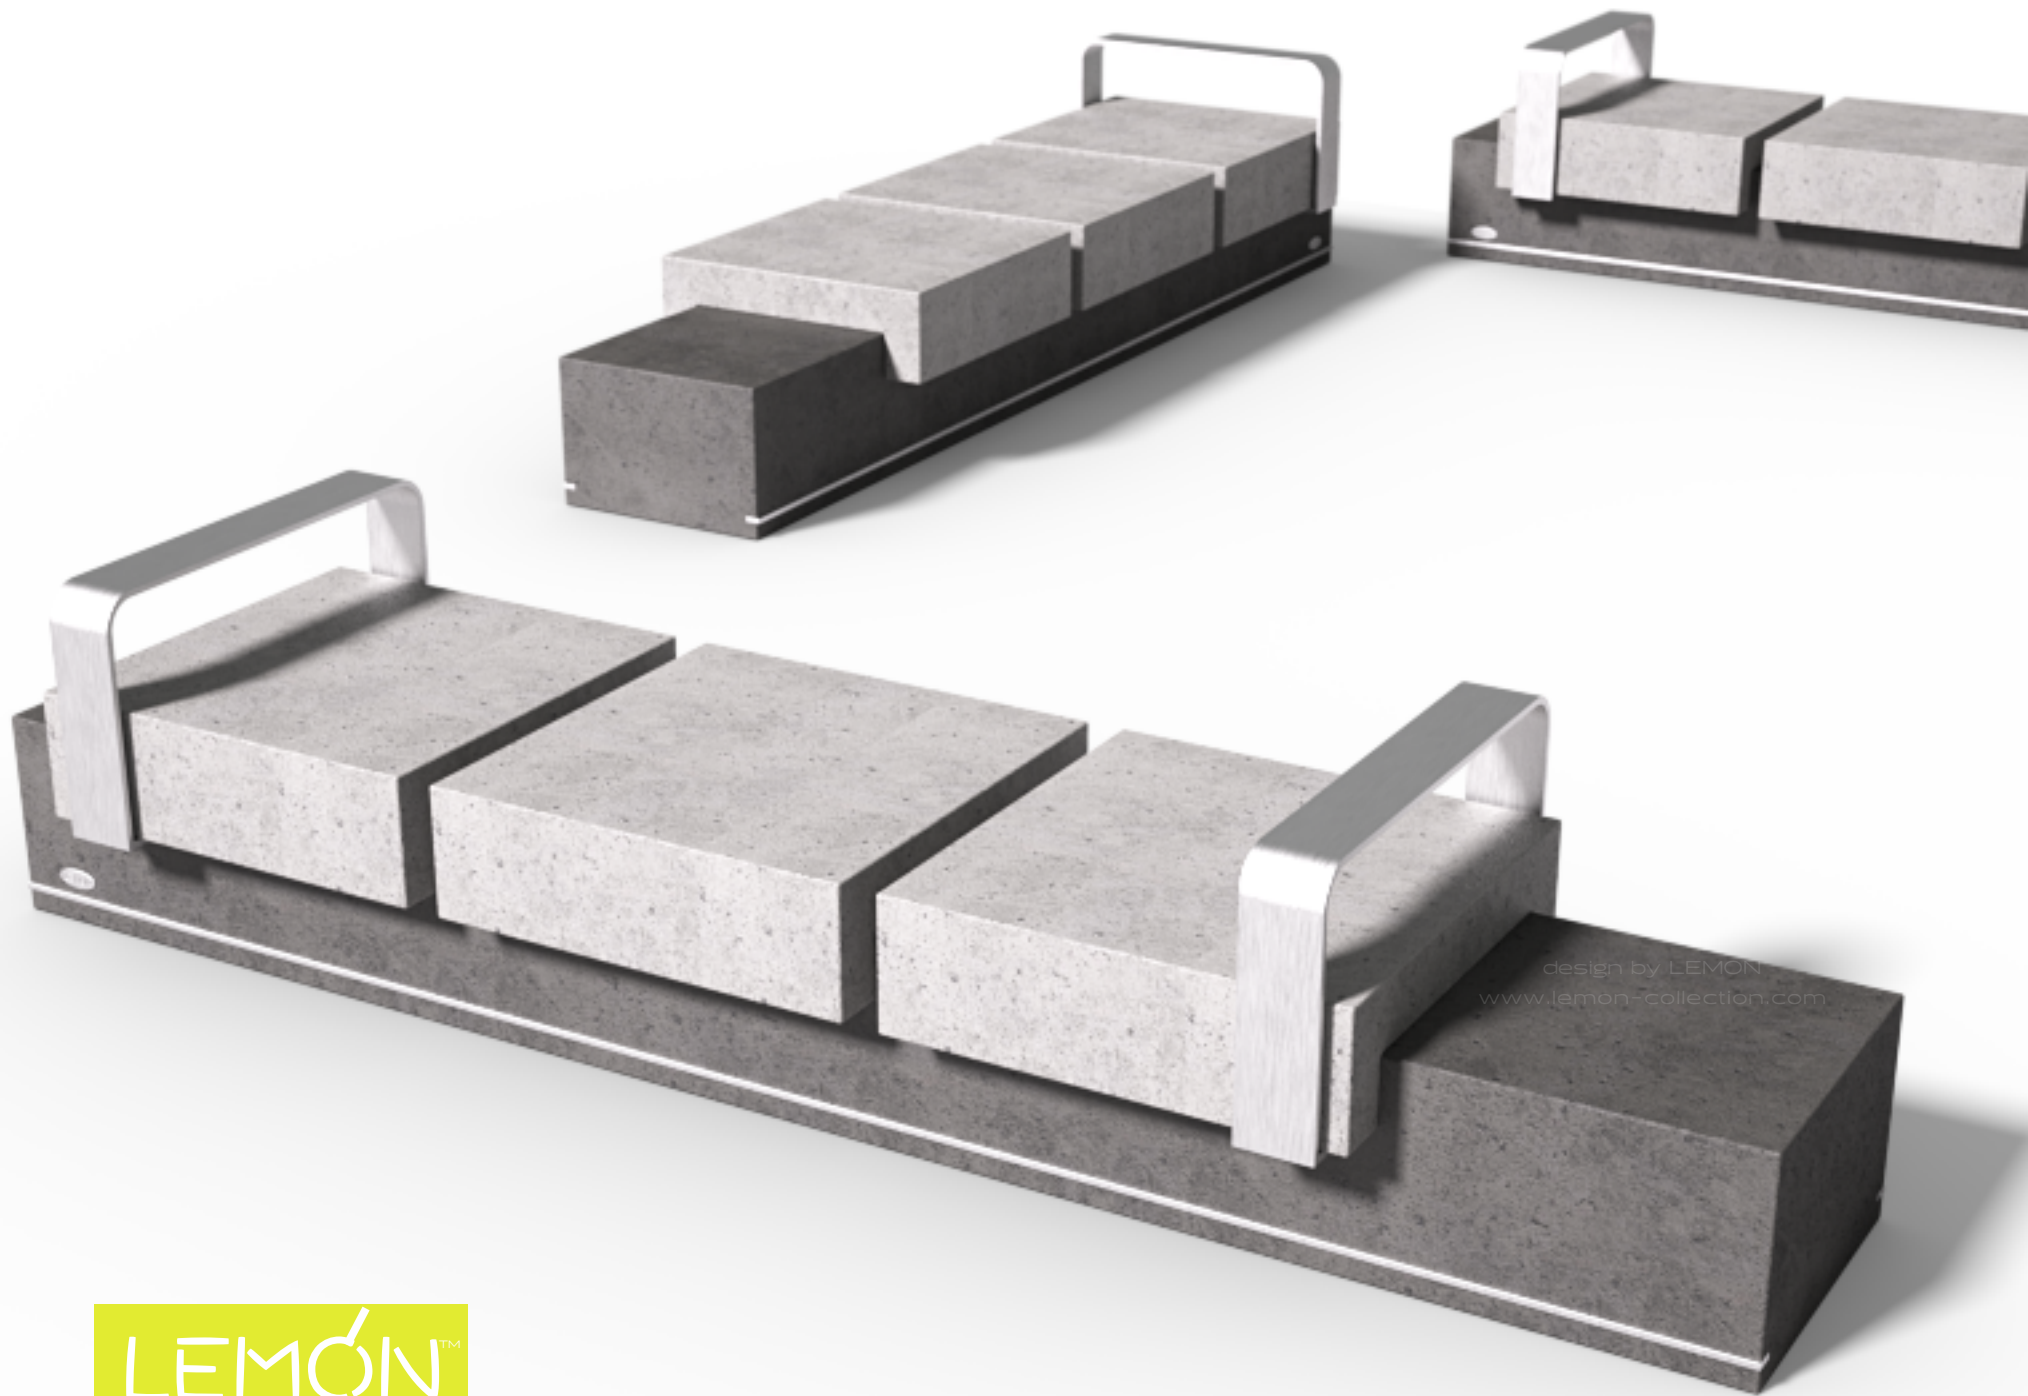

Alabama T1

Public Space Seating System

design by LEMON
www.lemon-collection.com

Design by LEMON