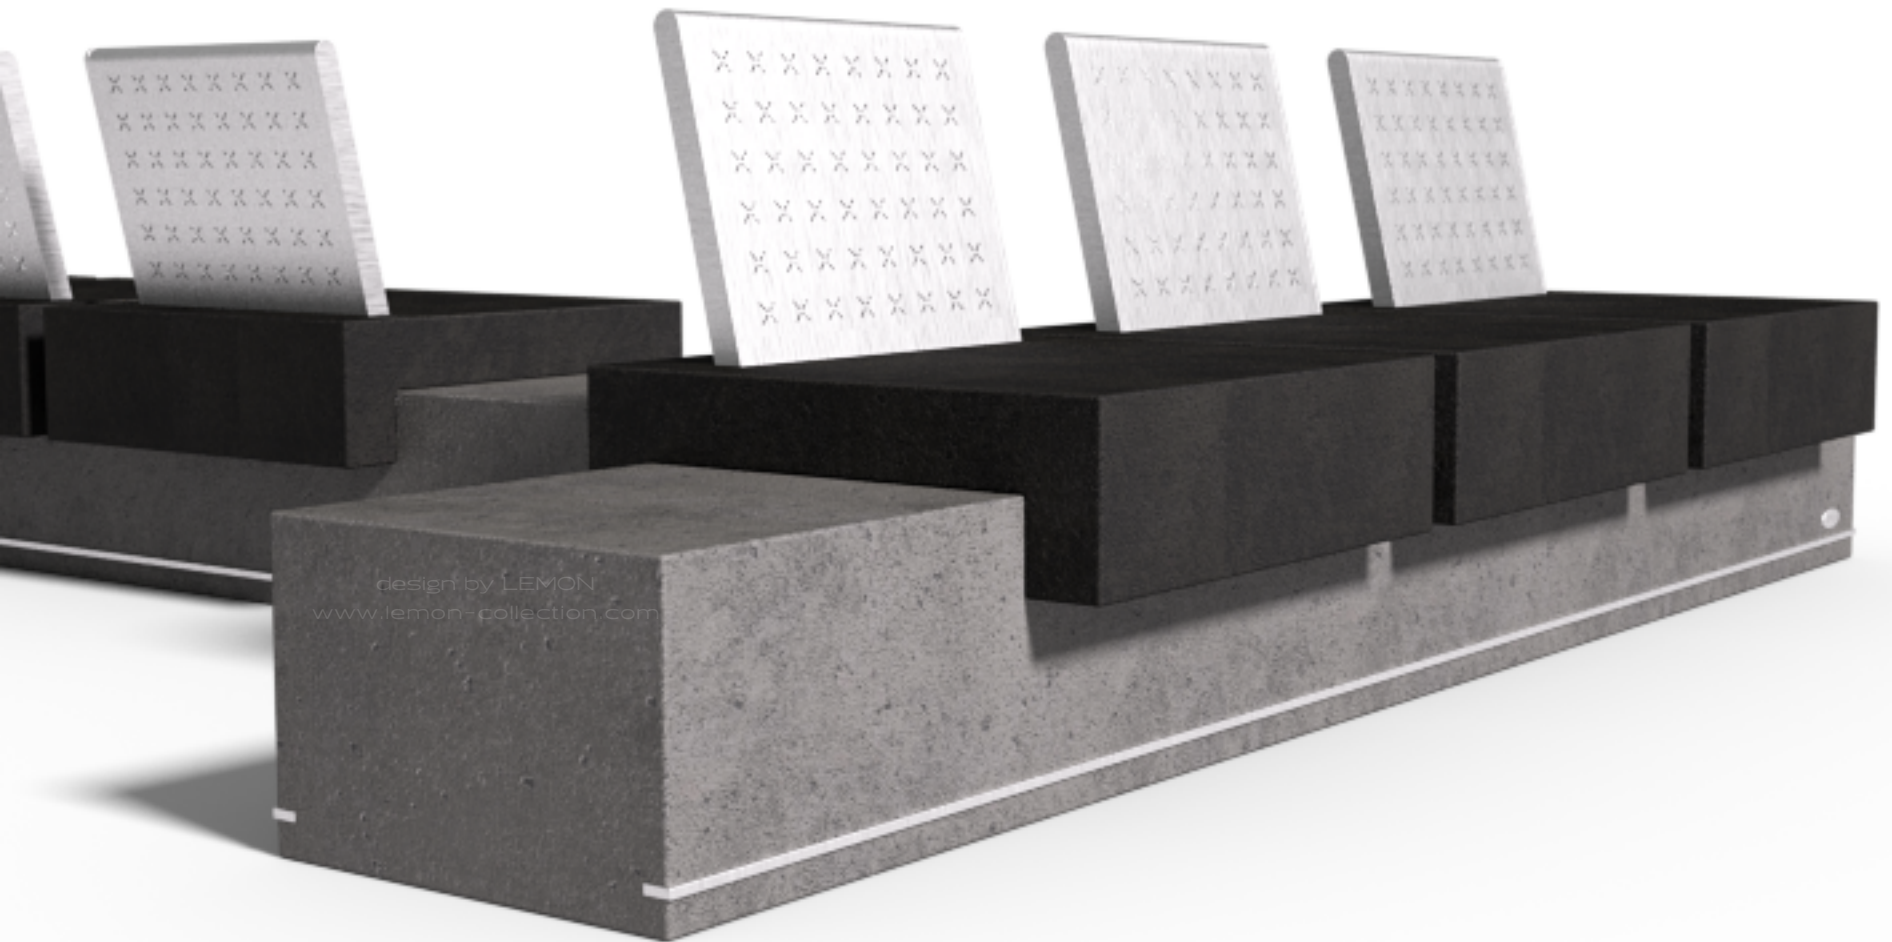

Alabama T1

Public Space Seating System

design by LEMON
www.lemon-collection.com

Design by LEMON