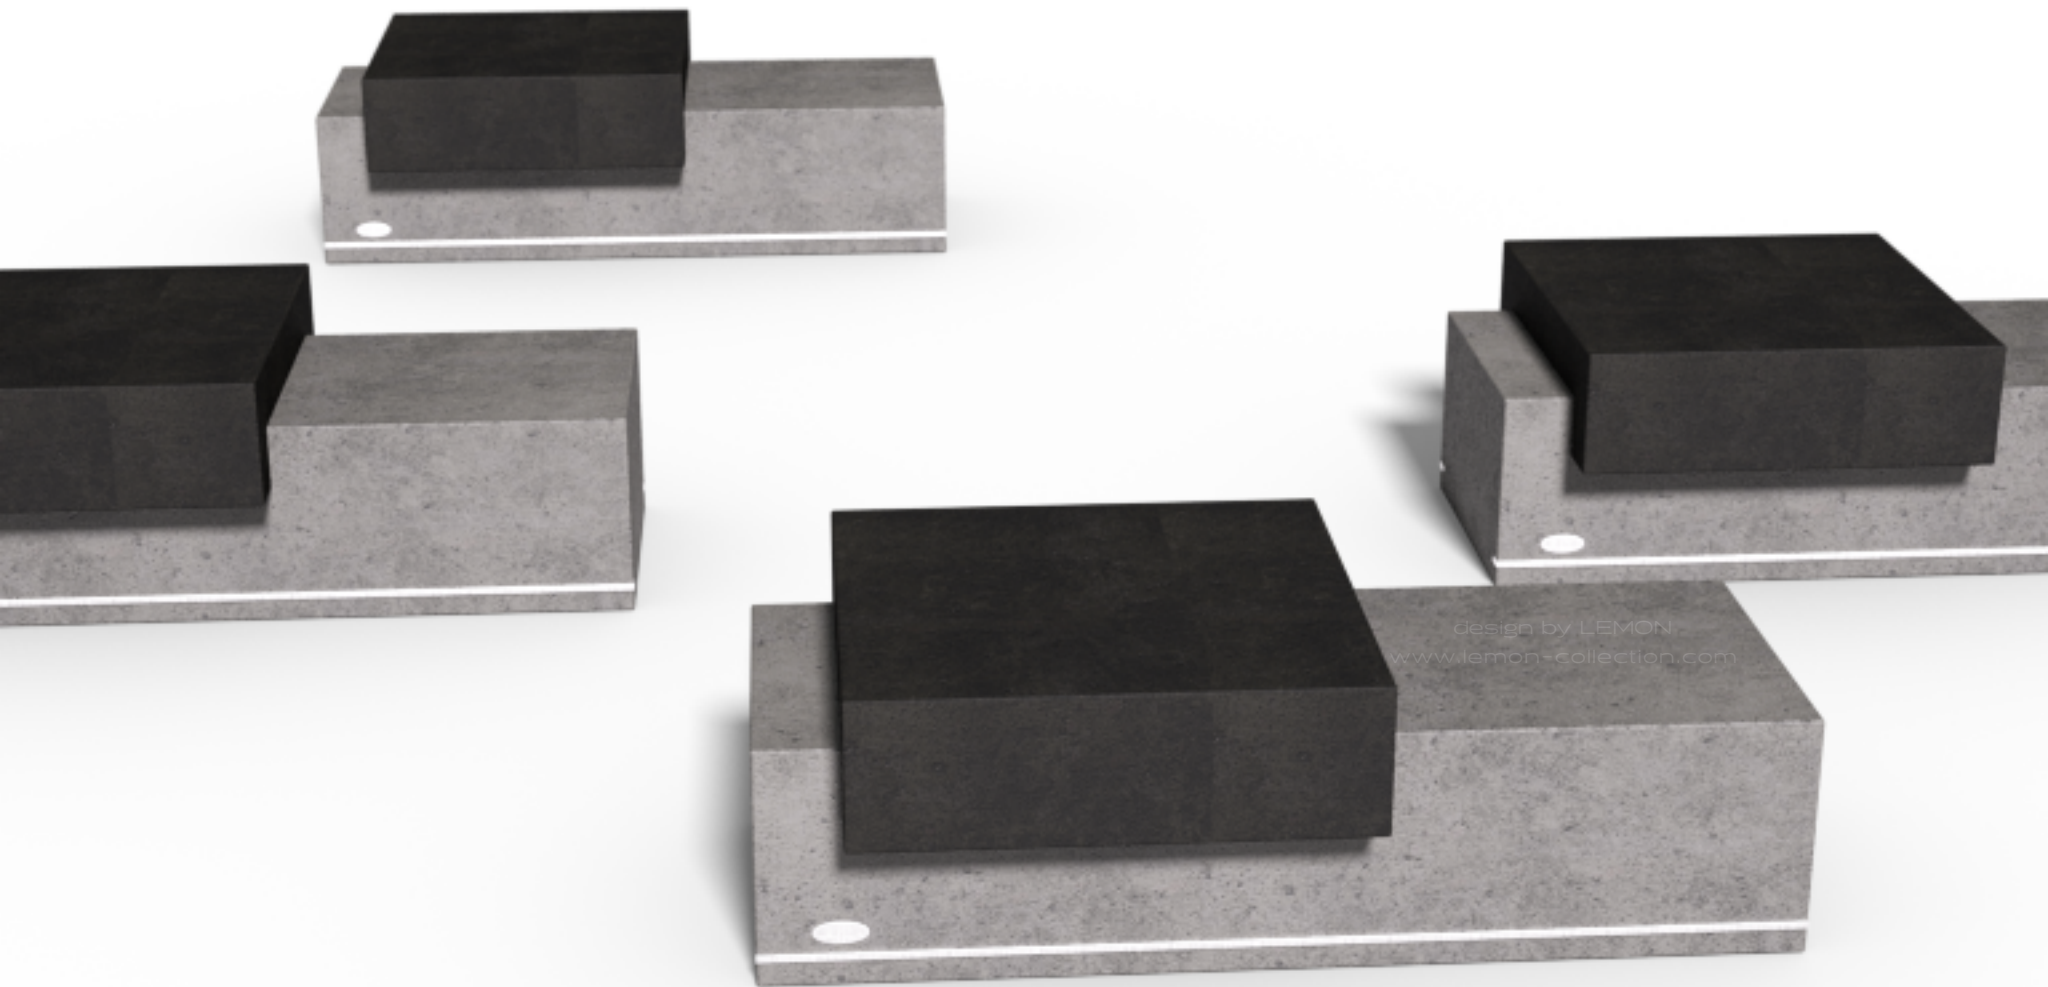

Alabama T1

Public Space Seating System

LEMÓN™
Design by LEMON