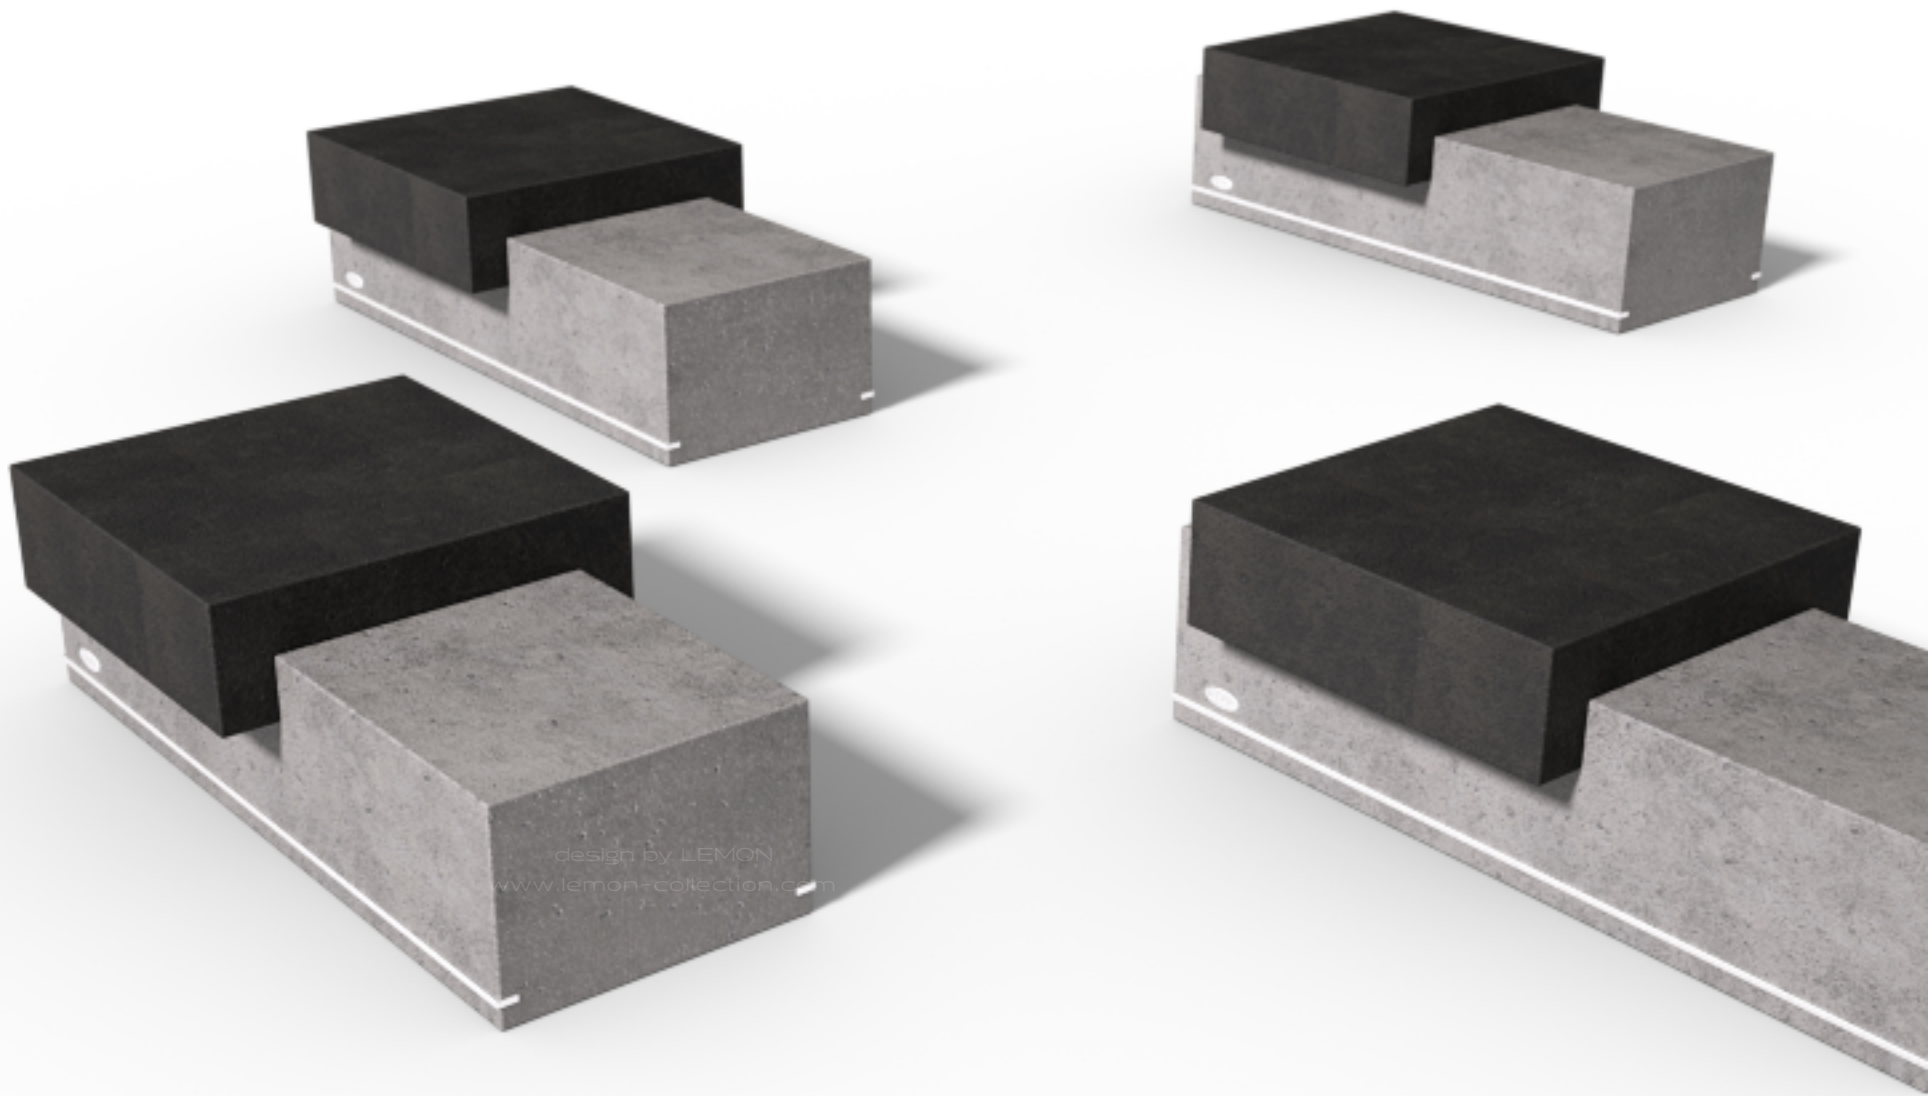

Alabama

Public Space Seating System

Alabama is a multi components, multi purpose and multi materials urban seating system intended to provide seating solutions for a wide variety of projects.

Mixing and matching its various components gives a huge array of opportunities for customisation and exploring endless design possibilities.

Elegant and practical, Alabama is a perfect seating system for indoor and outdoor projects alike.

Design by LEMON

Alabama T1

Public Space Seating System

design by LEMON
www.lemon-collection.com

LEMÓN™
Design by LEMON