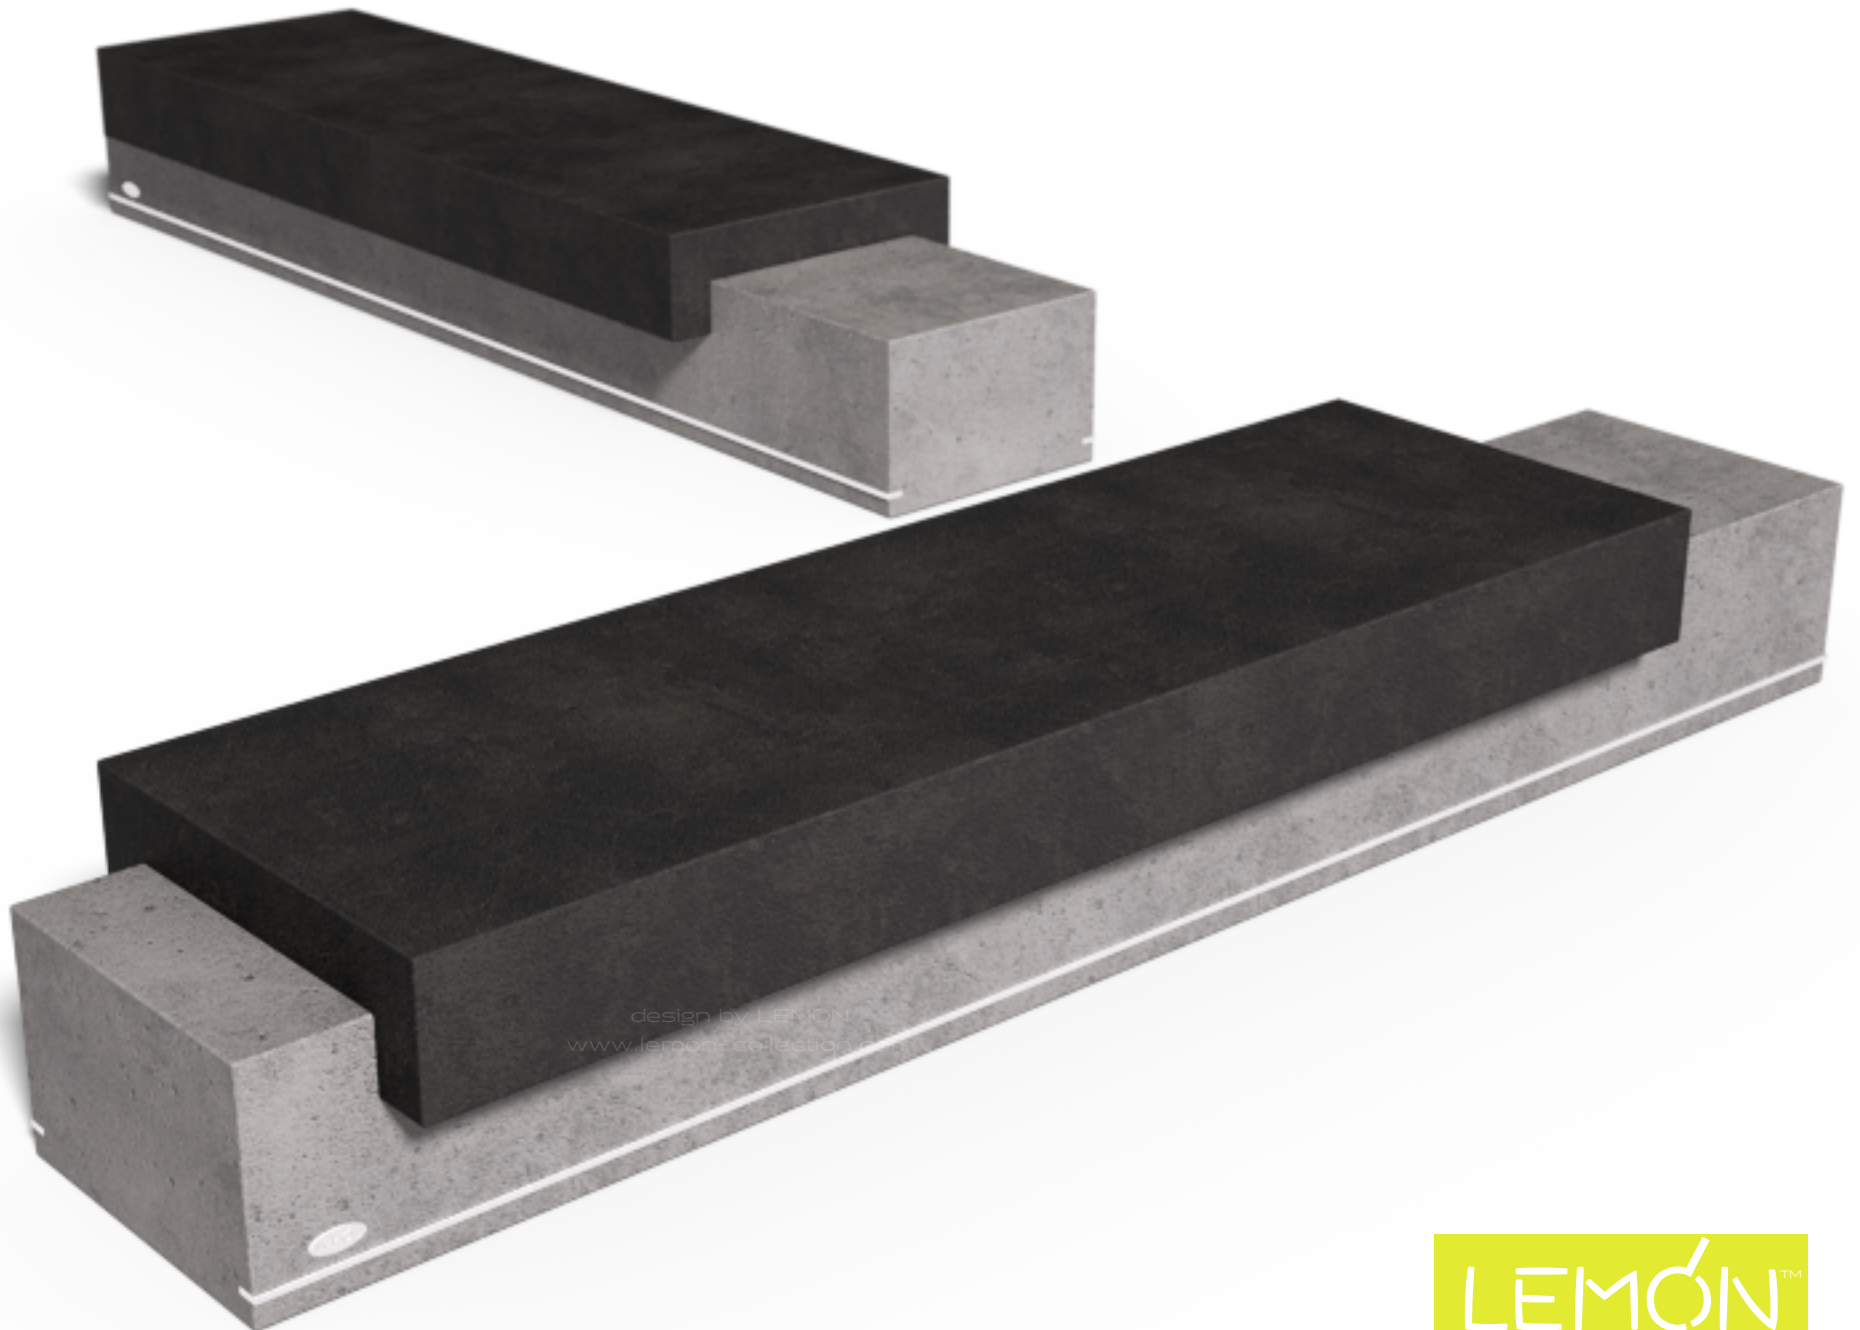

Alabama T1
Public Space Seating System

design by LEMON
www.lemontcollection.com

LEMÓN™
Design by LEMON