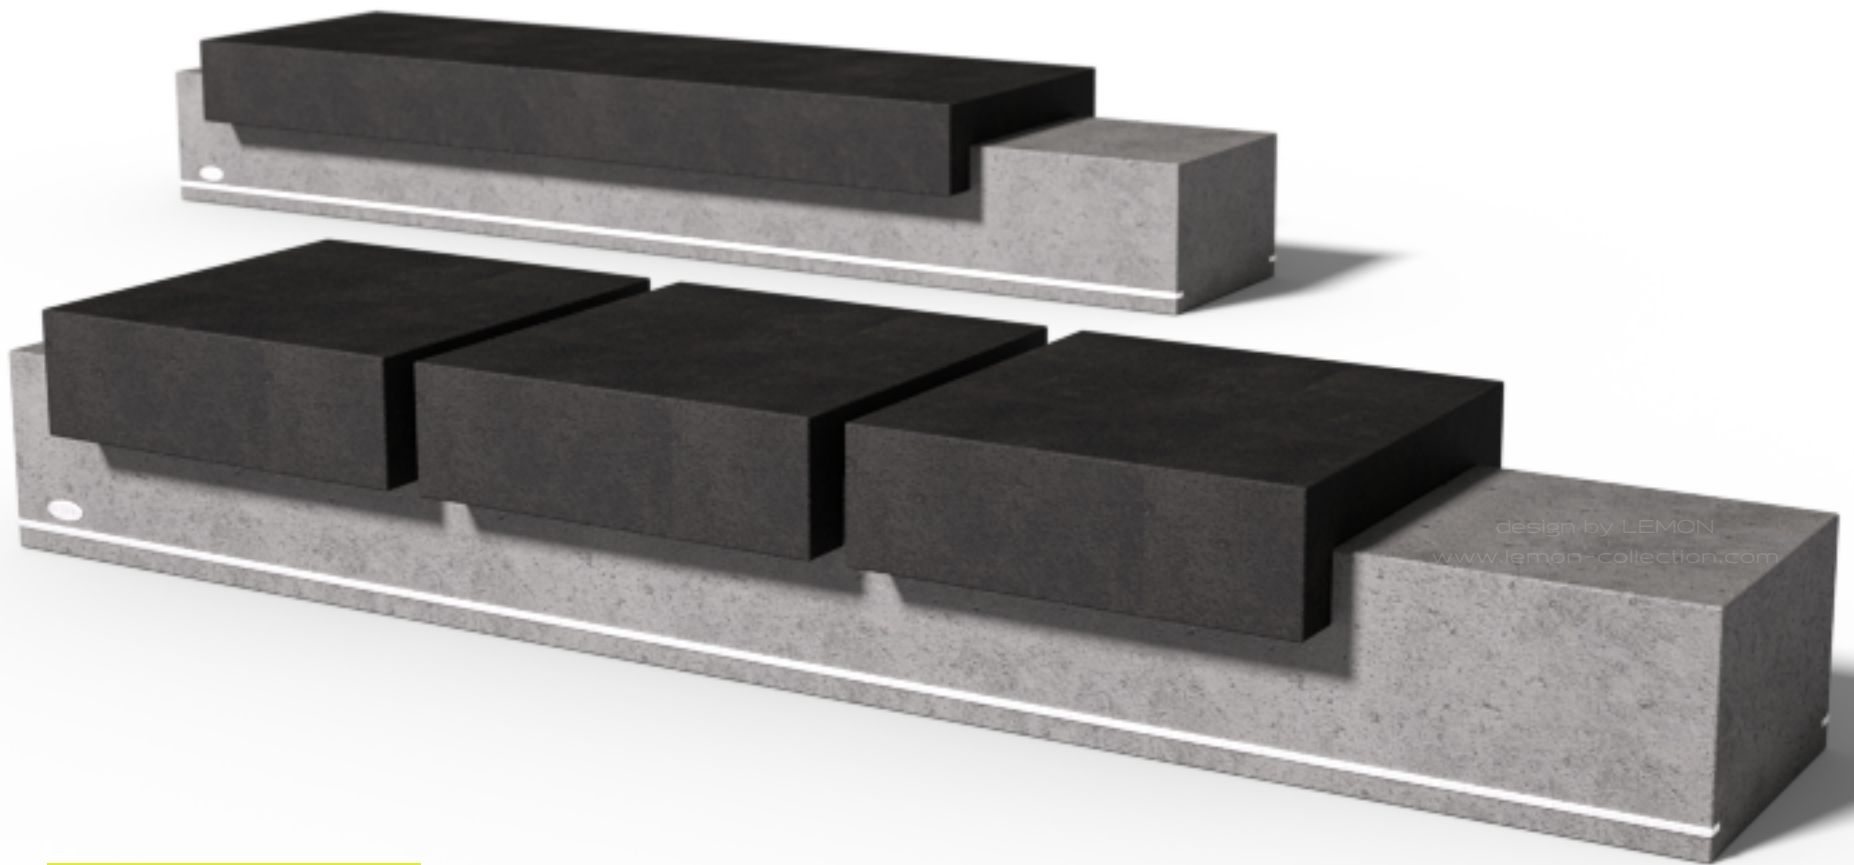

Alabama T1
Public Space Seating System

design by LEMON
www.lemo-collection.com

Design by LEMON