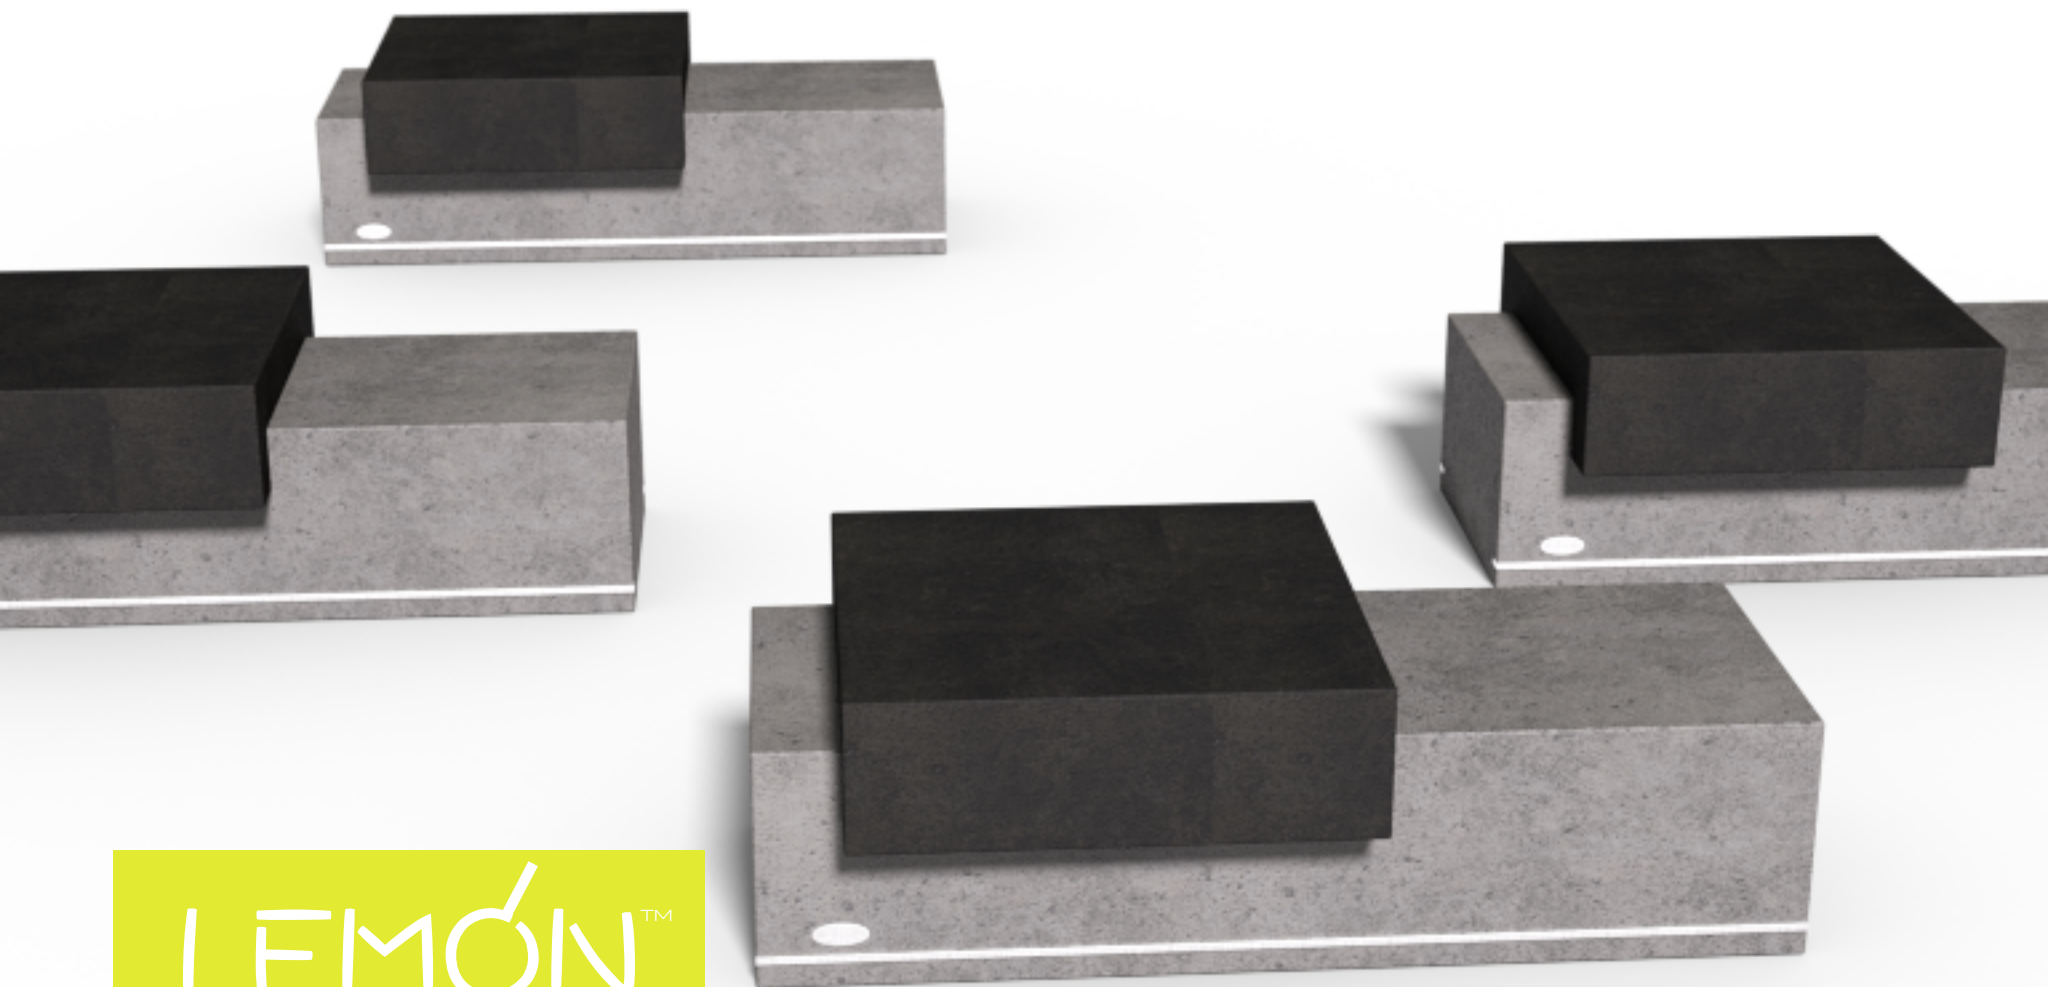

Alabama

Public Space Seating System

LEMÓN™

U P S C A L E
U R B A N
F U R N I T U R E

עיצוב אלון דרון

w w w . l e m o n - c o l l e c t i o n . c o m