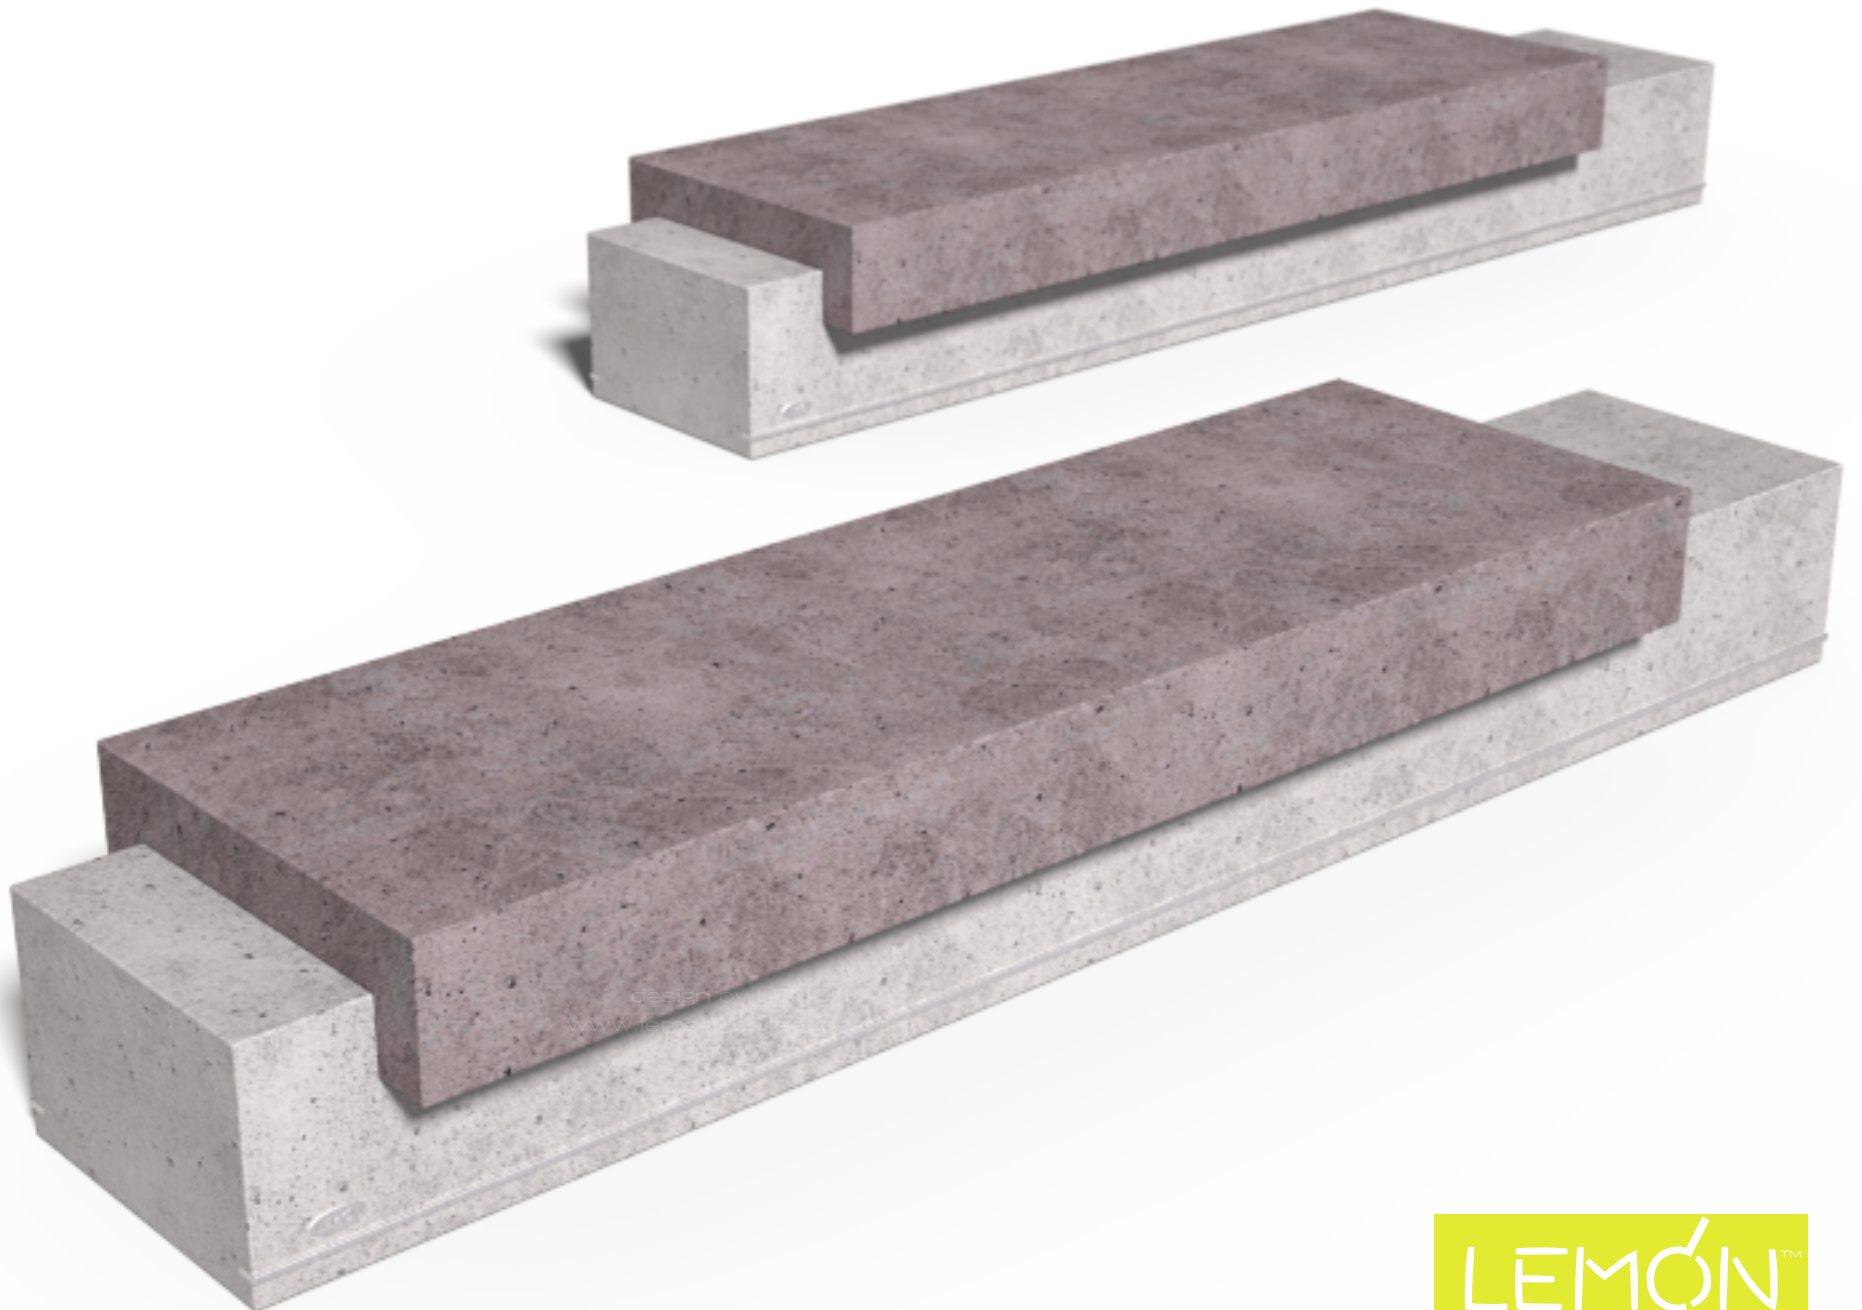

Alabama T1
Public Space Seating System

LEMÓN™
Design by LEMON