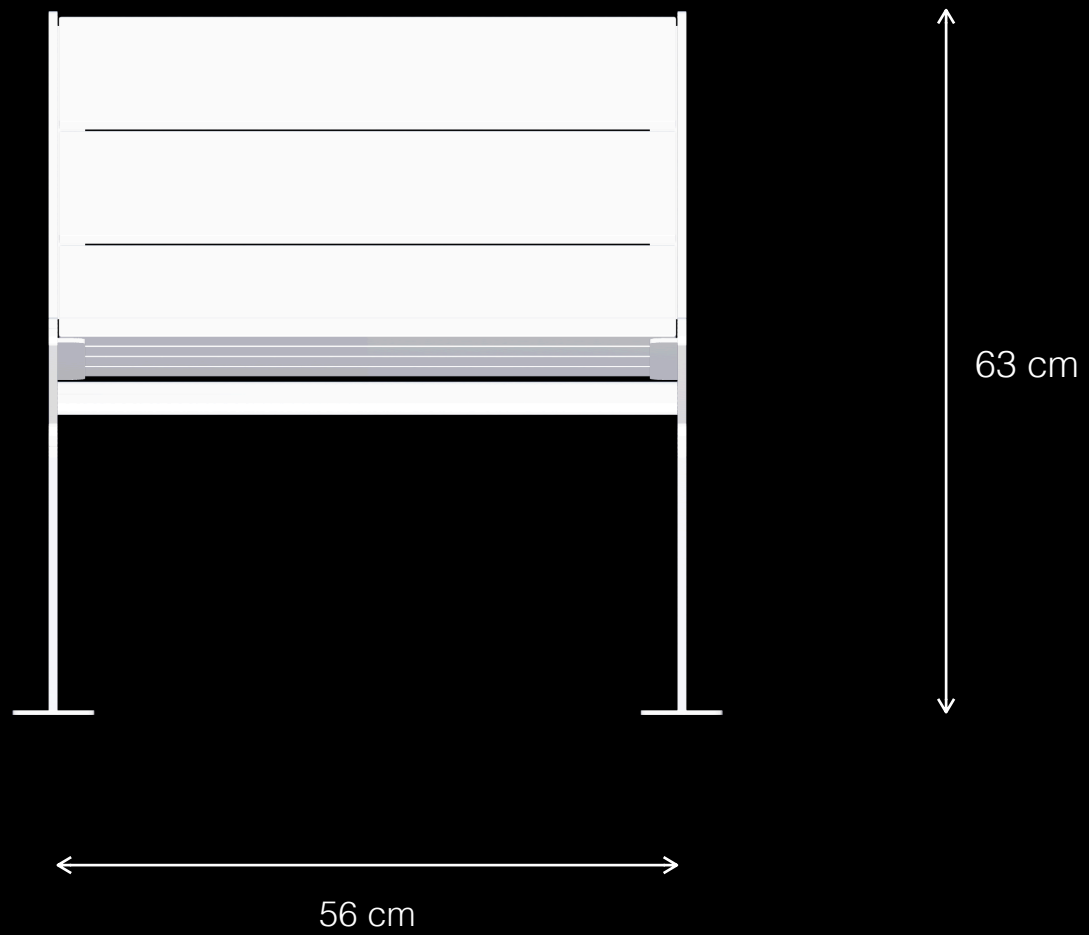

# Amelia T1

Urban Leisure Seating Elements

LEMÓN™

Design by LEMON