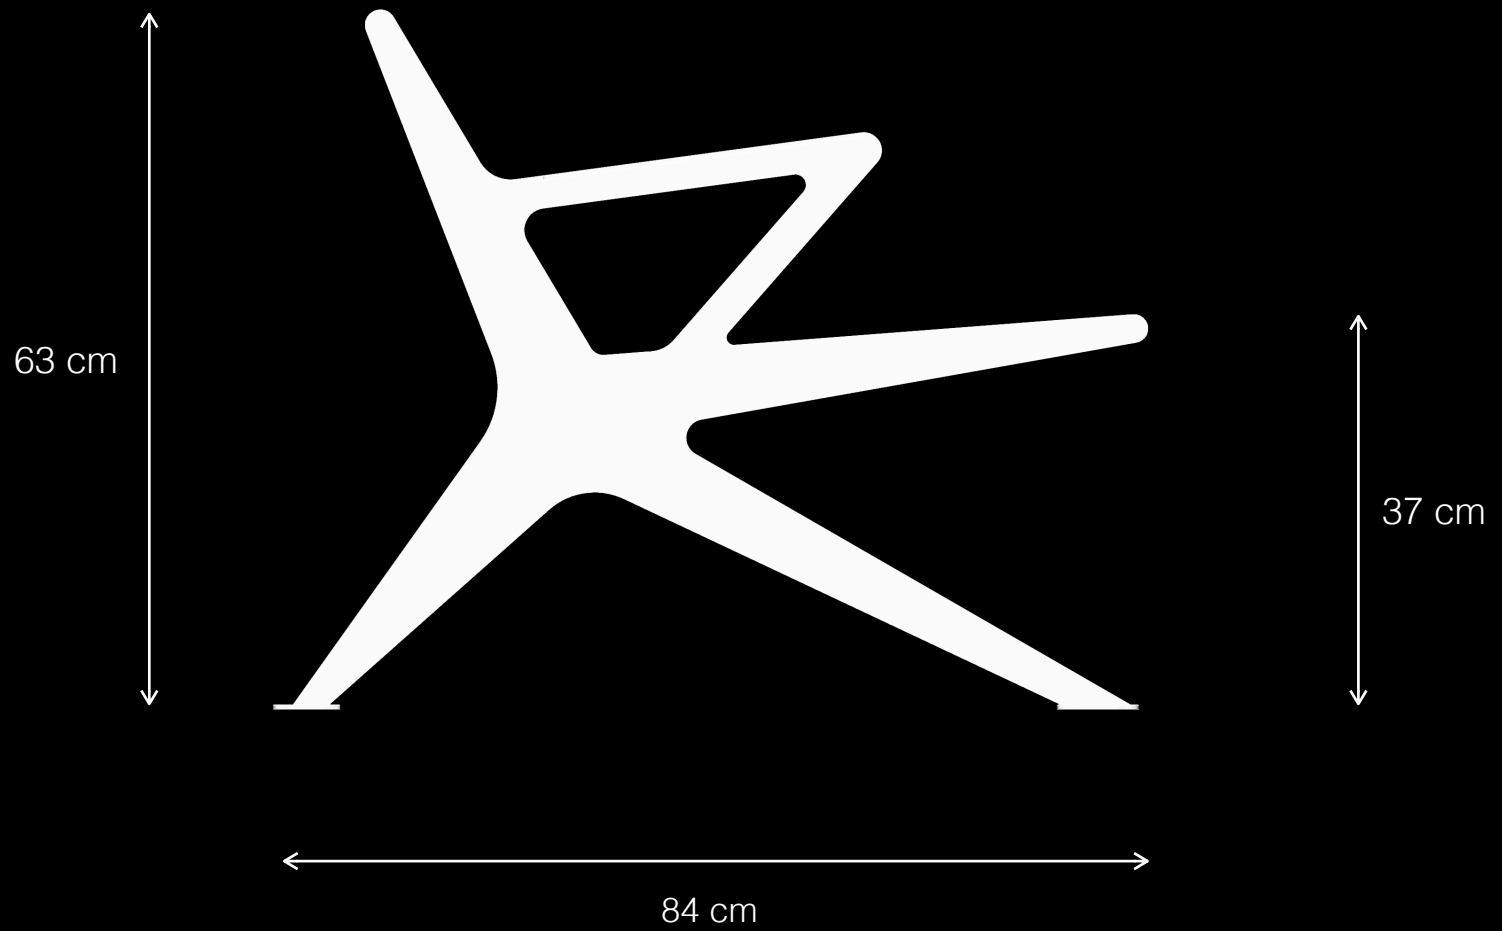

# Amelia T1

Urban Leisure Seating Elements

LEMÓN™

Design by LEMON