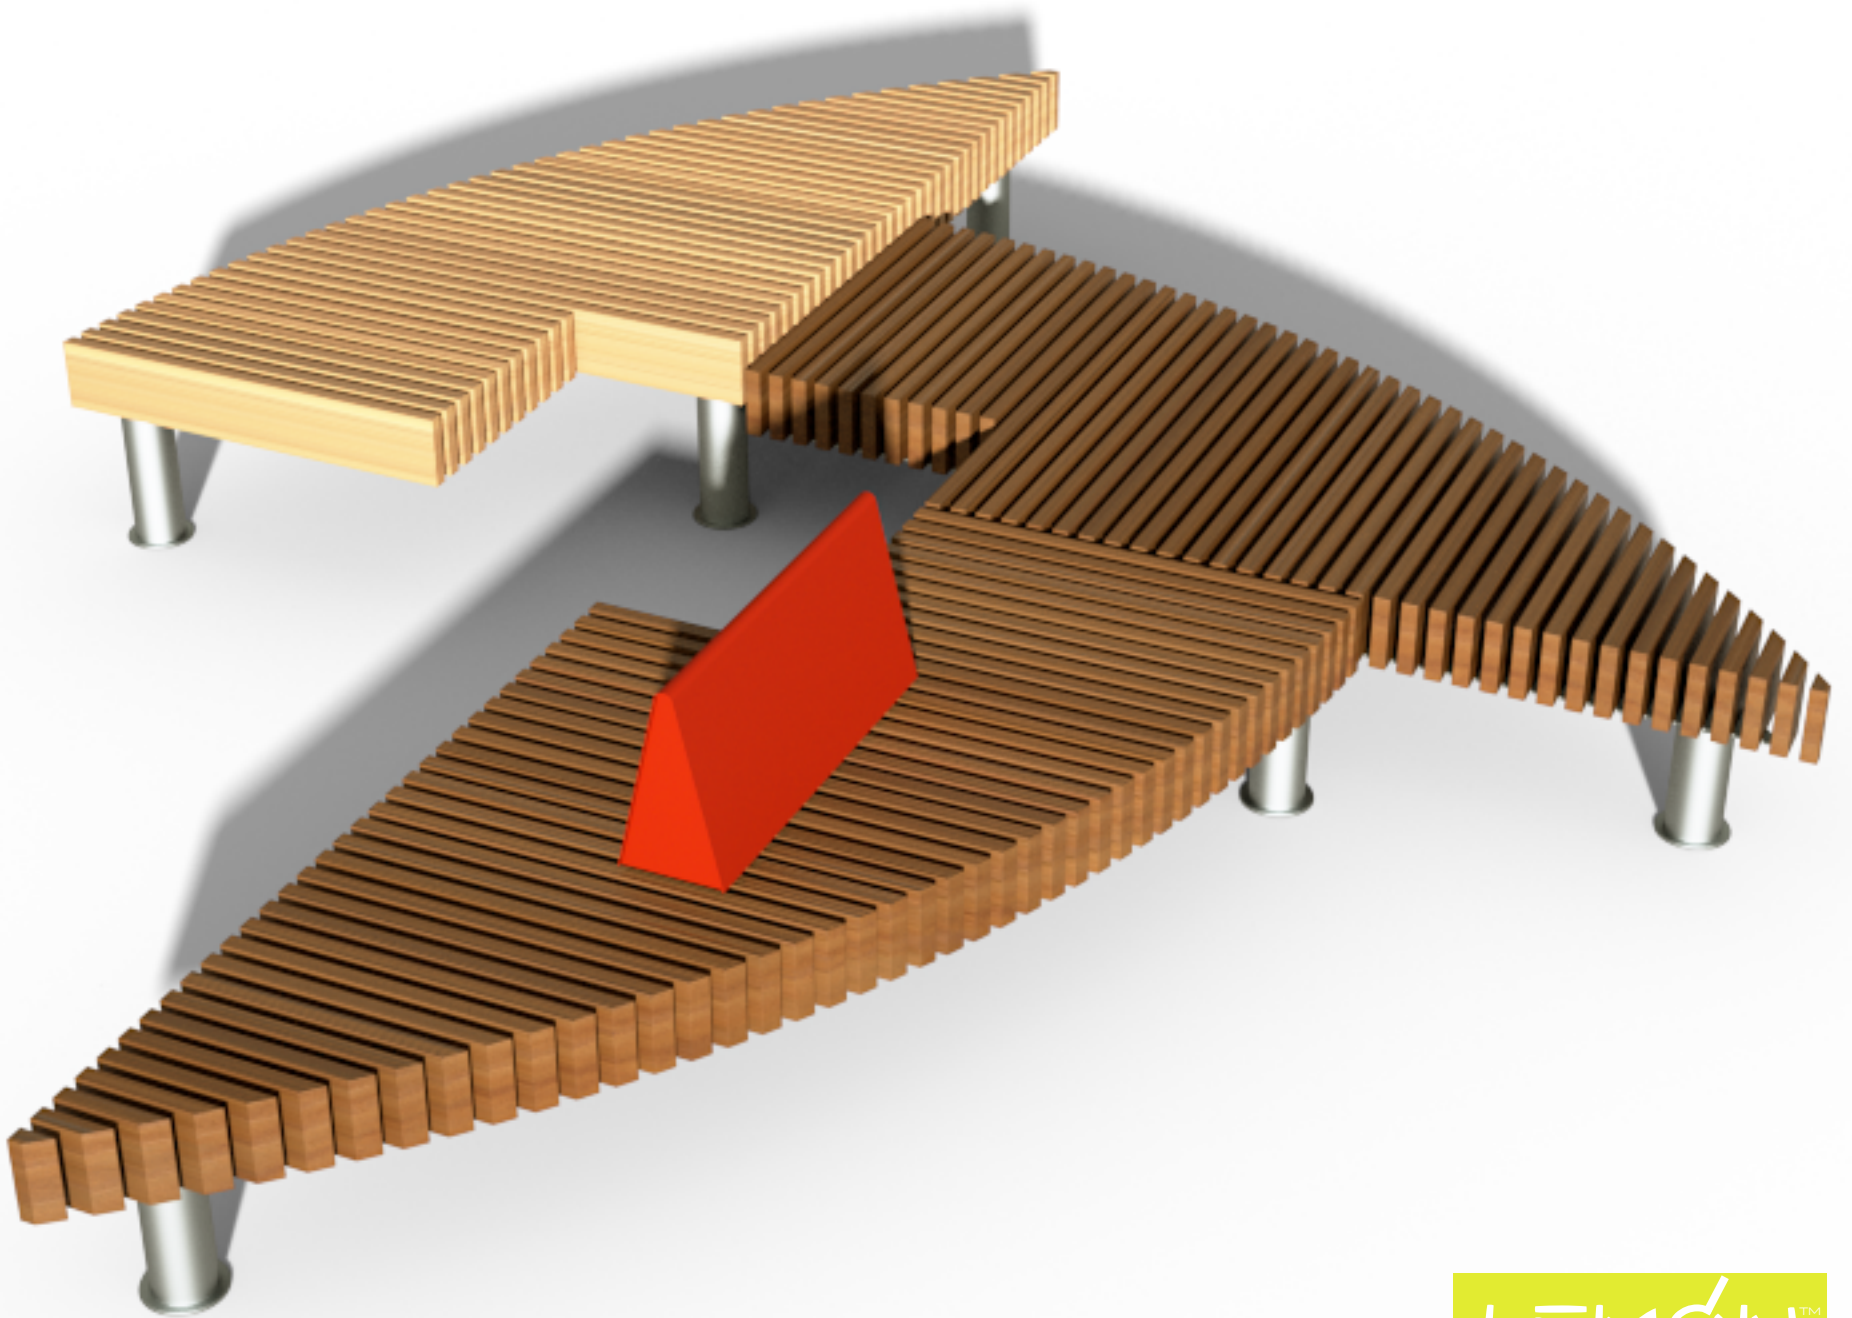

Anagram T1

Urban Leisure Seating Elements

LEMÓN™
Design by LEMON