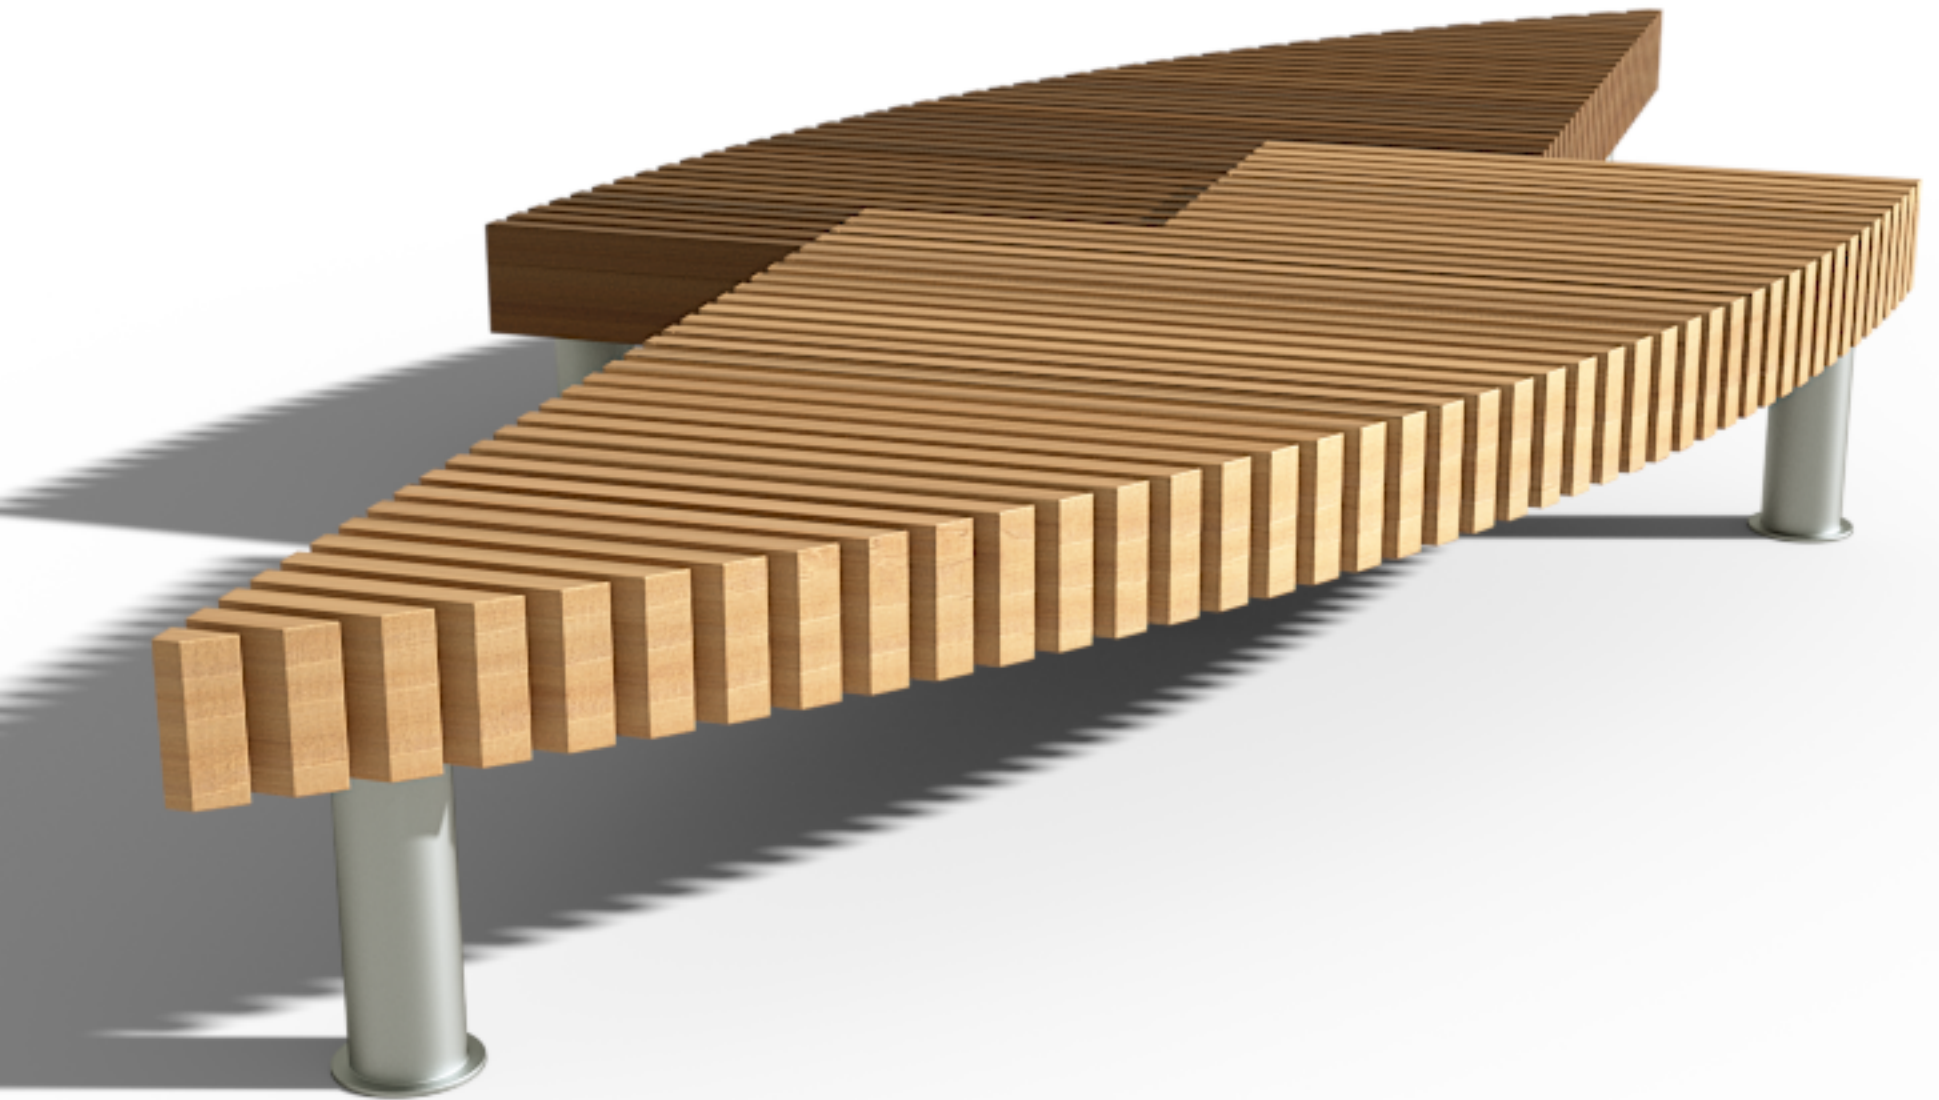

Anagram T1

Urban Leisure Seating Elements

Design by LEMON