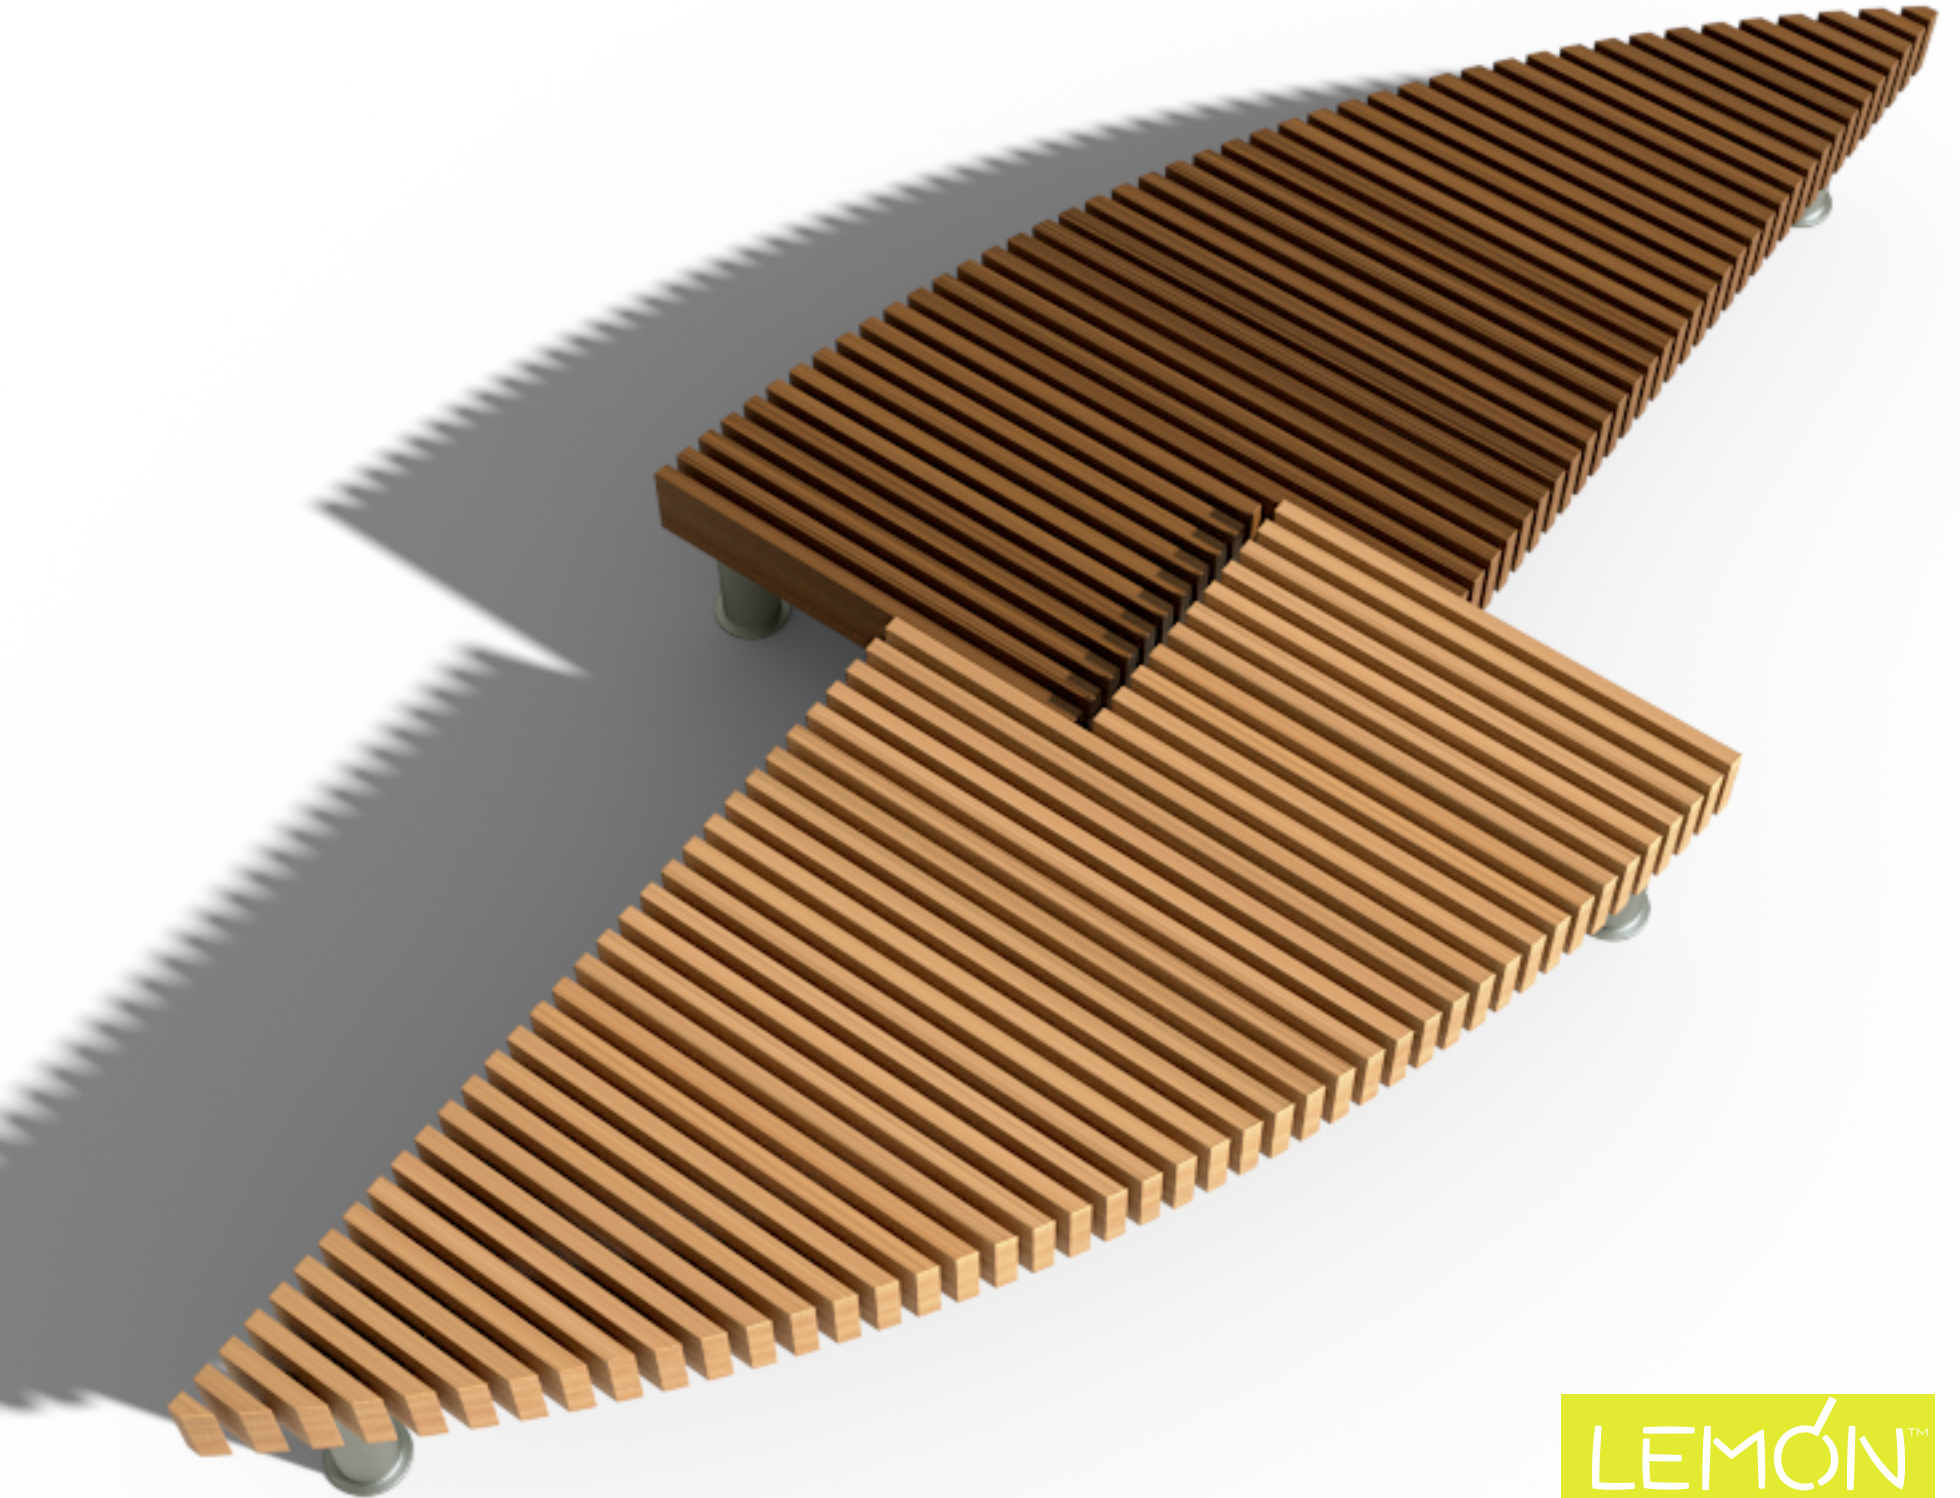

Anagram T1

Urban Leisure Seating Elements

Design by LEMON