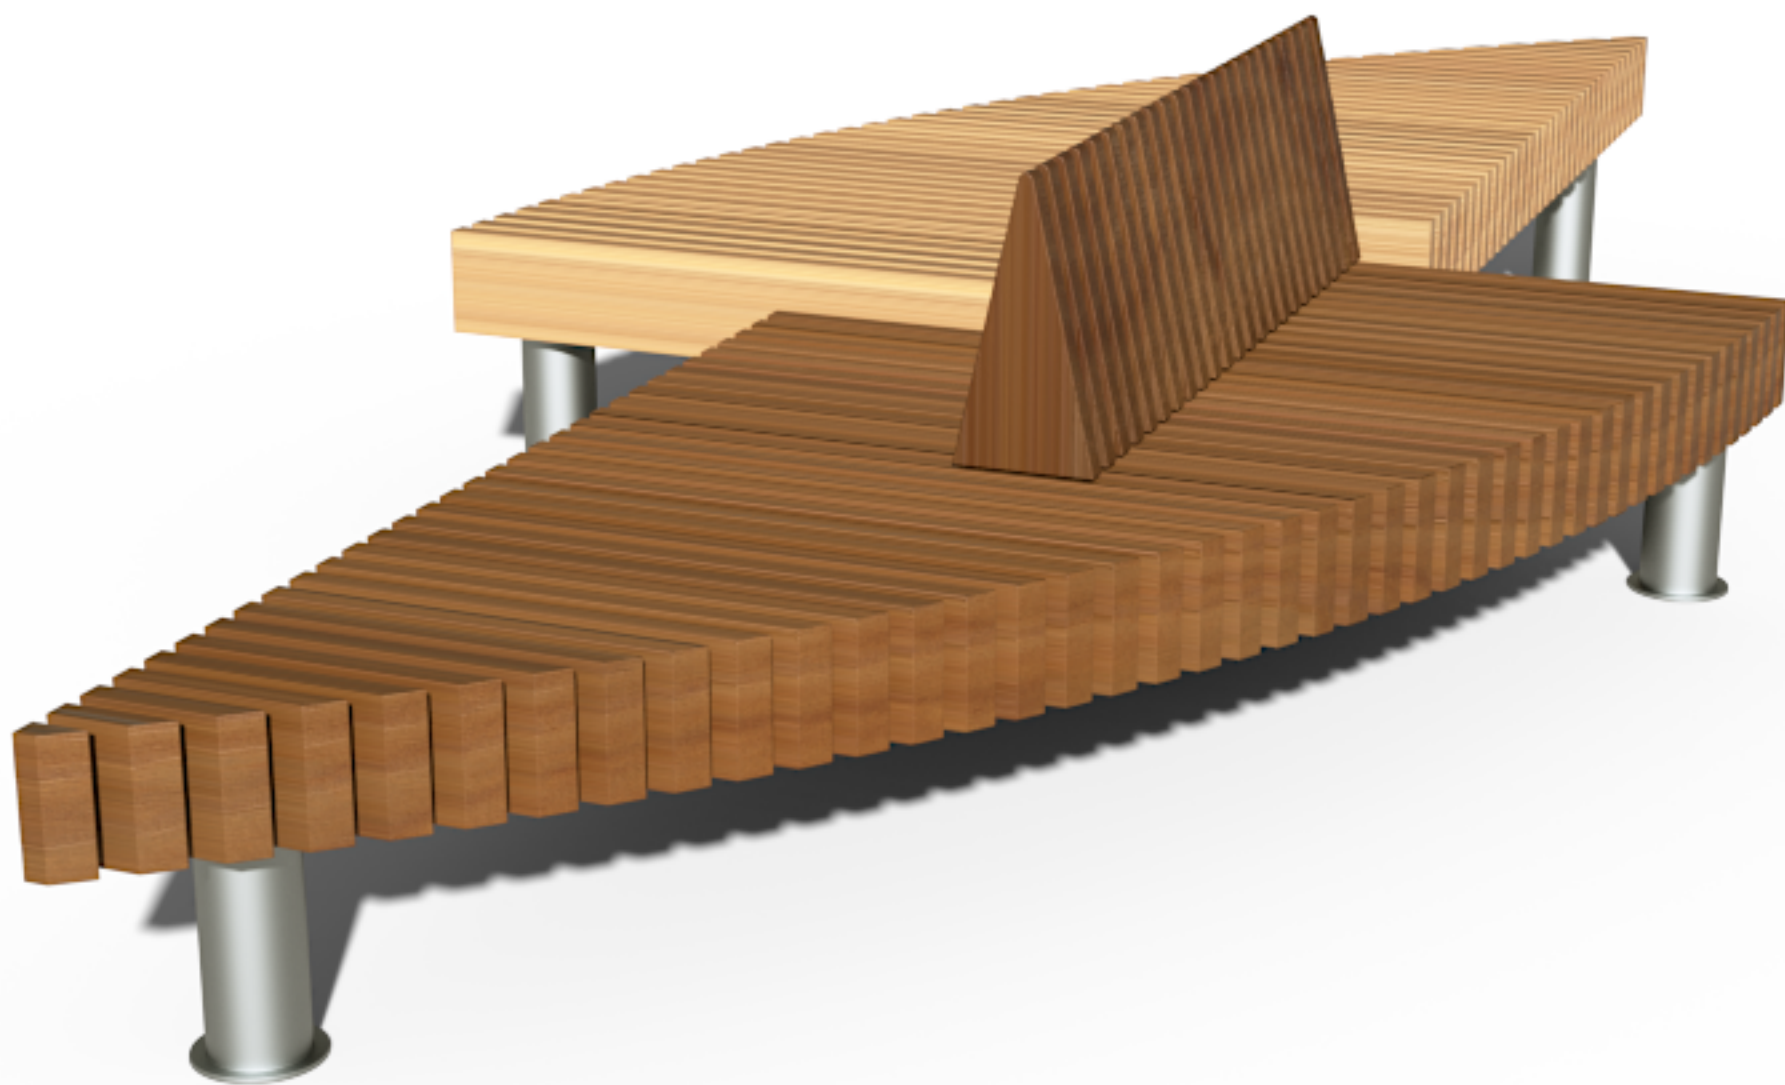

Anagram T1

Urban Leisure Seating Elements

LEMÓN™
Design by LEMON