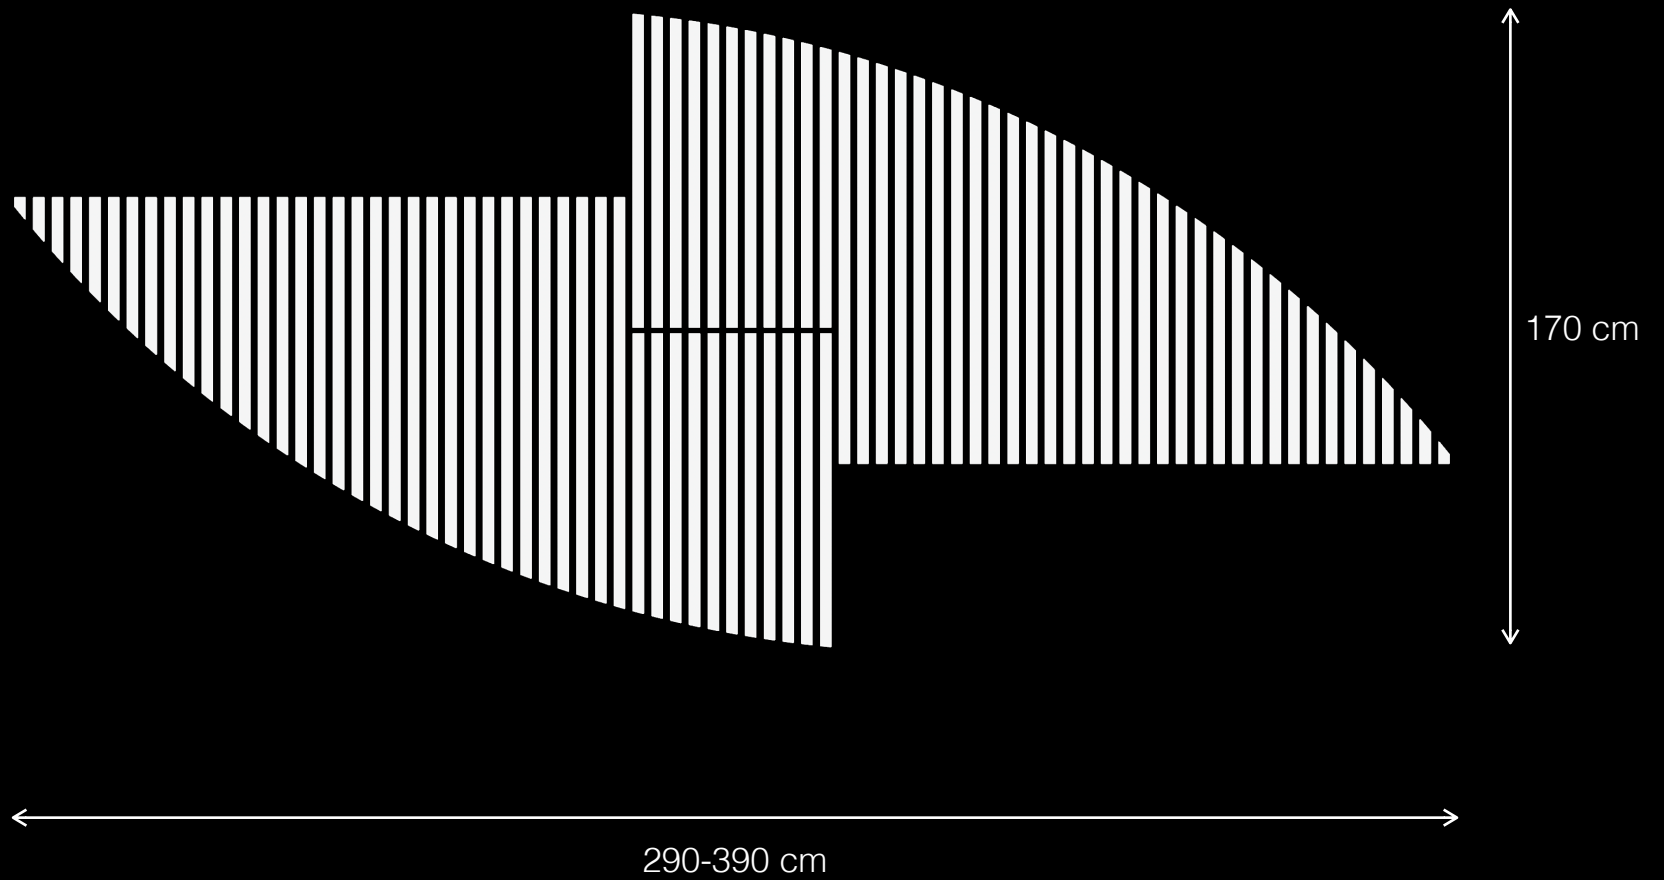

Urban Leisure Seating Elements

LEMÓN™
Design by LEMON

Anagram T1

Urban Leisure Seating Elements

LEMÓN™

Design by LEMON

Materials & Finishes

Surface: Wood