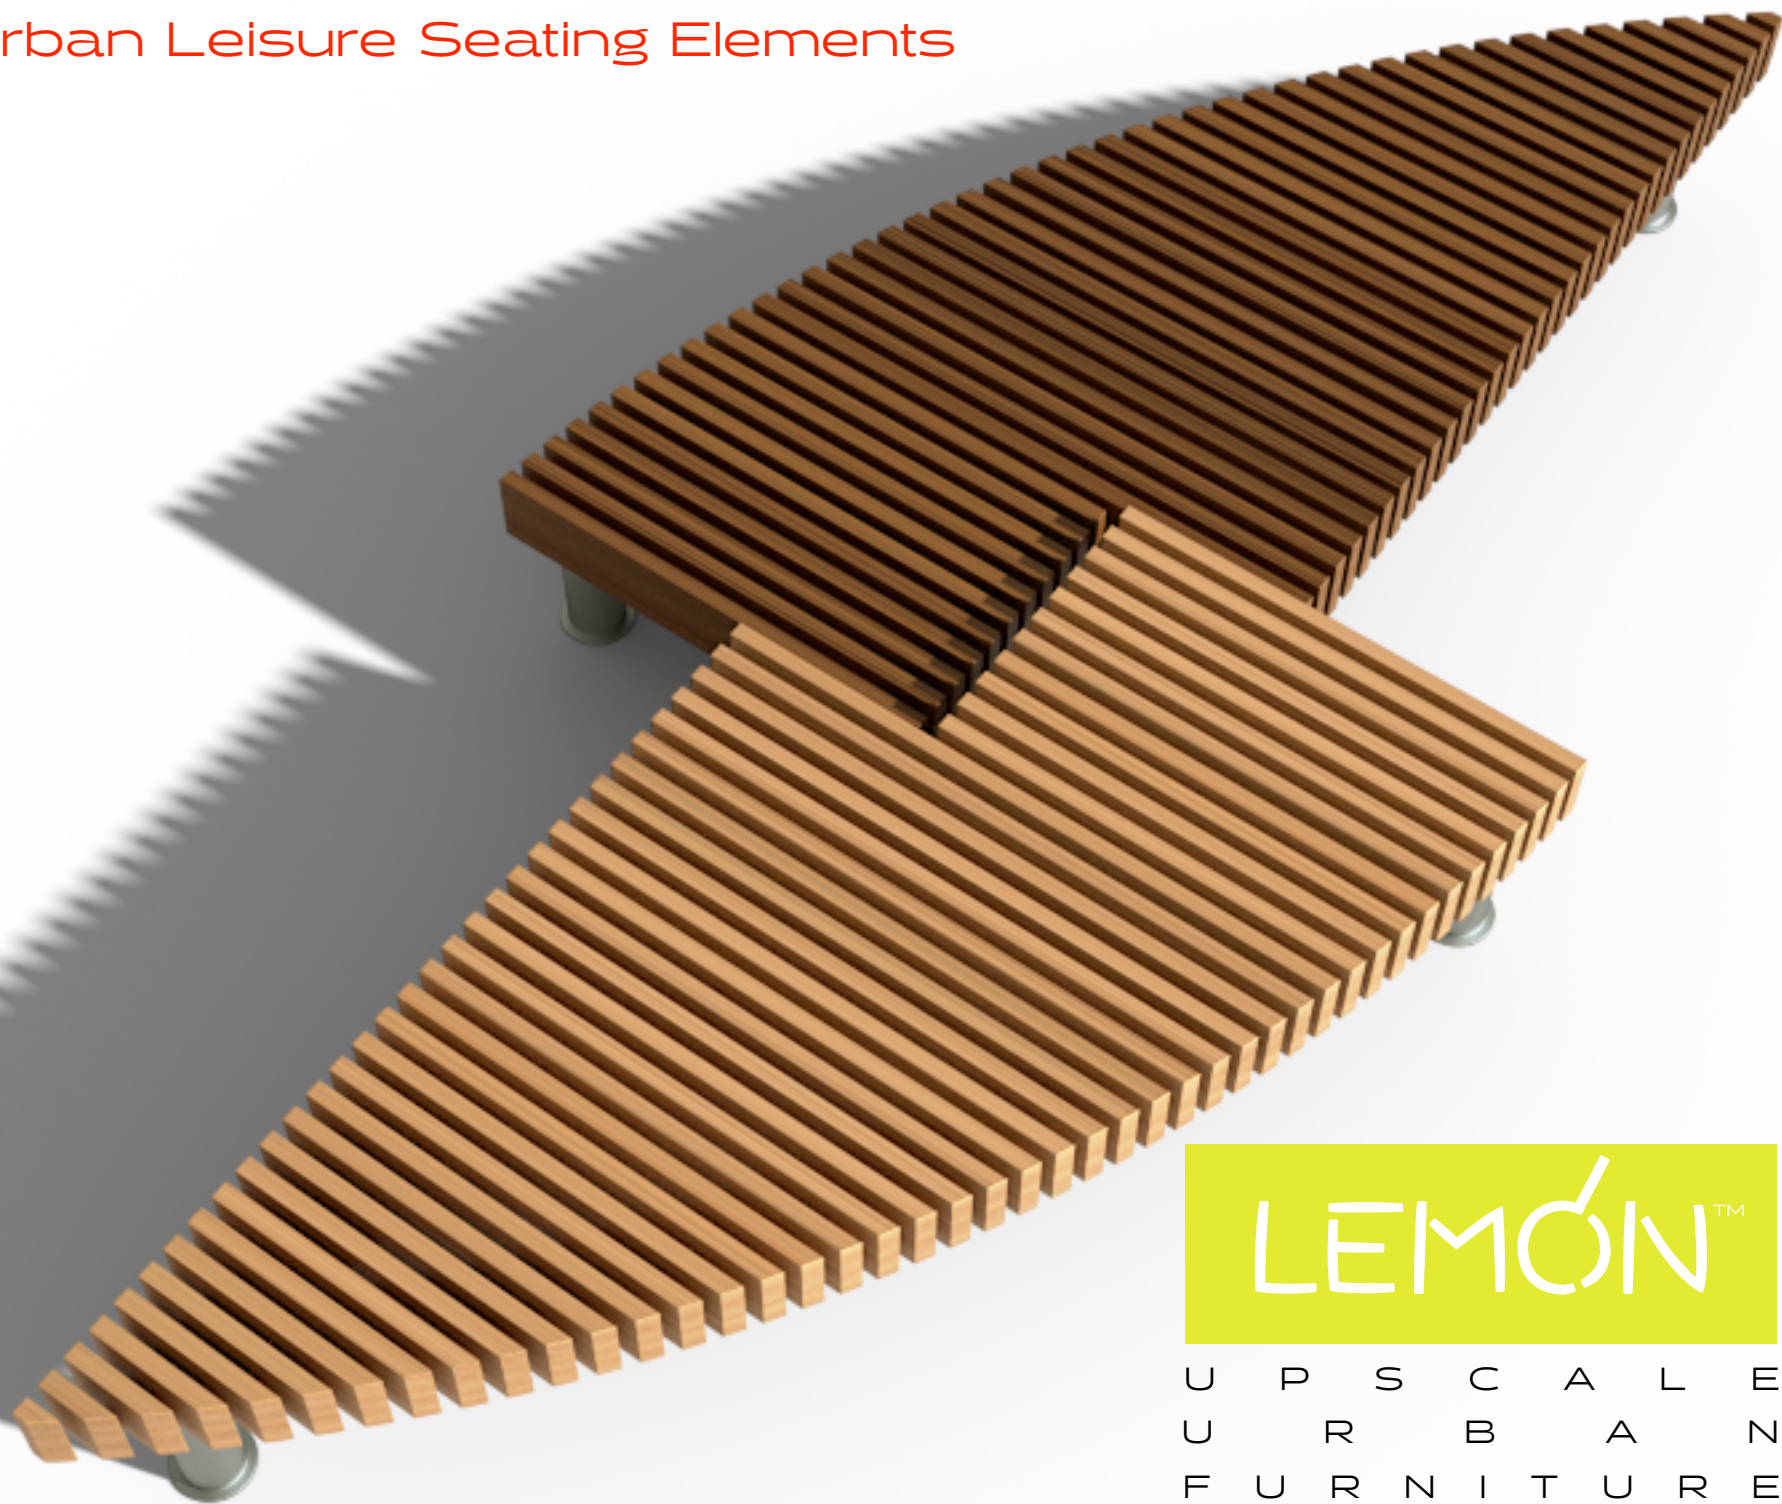

Anagram

Urban Leisure Seating Elements

LEMÓN™

U P S C A L E
U R B A N
F U R N I T U R E

עיצוב אלון דרורי

w w w . l e m o n - c o l l e c t i o n . c o m