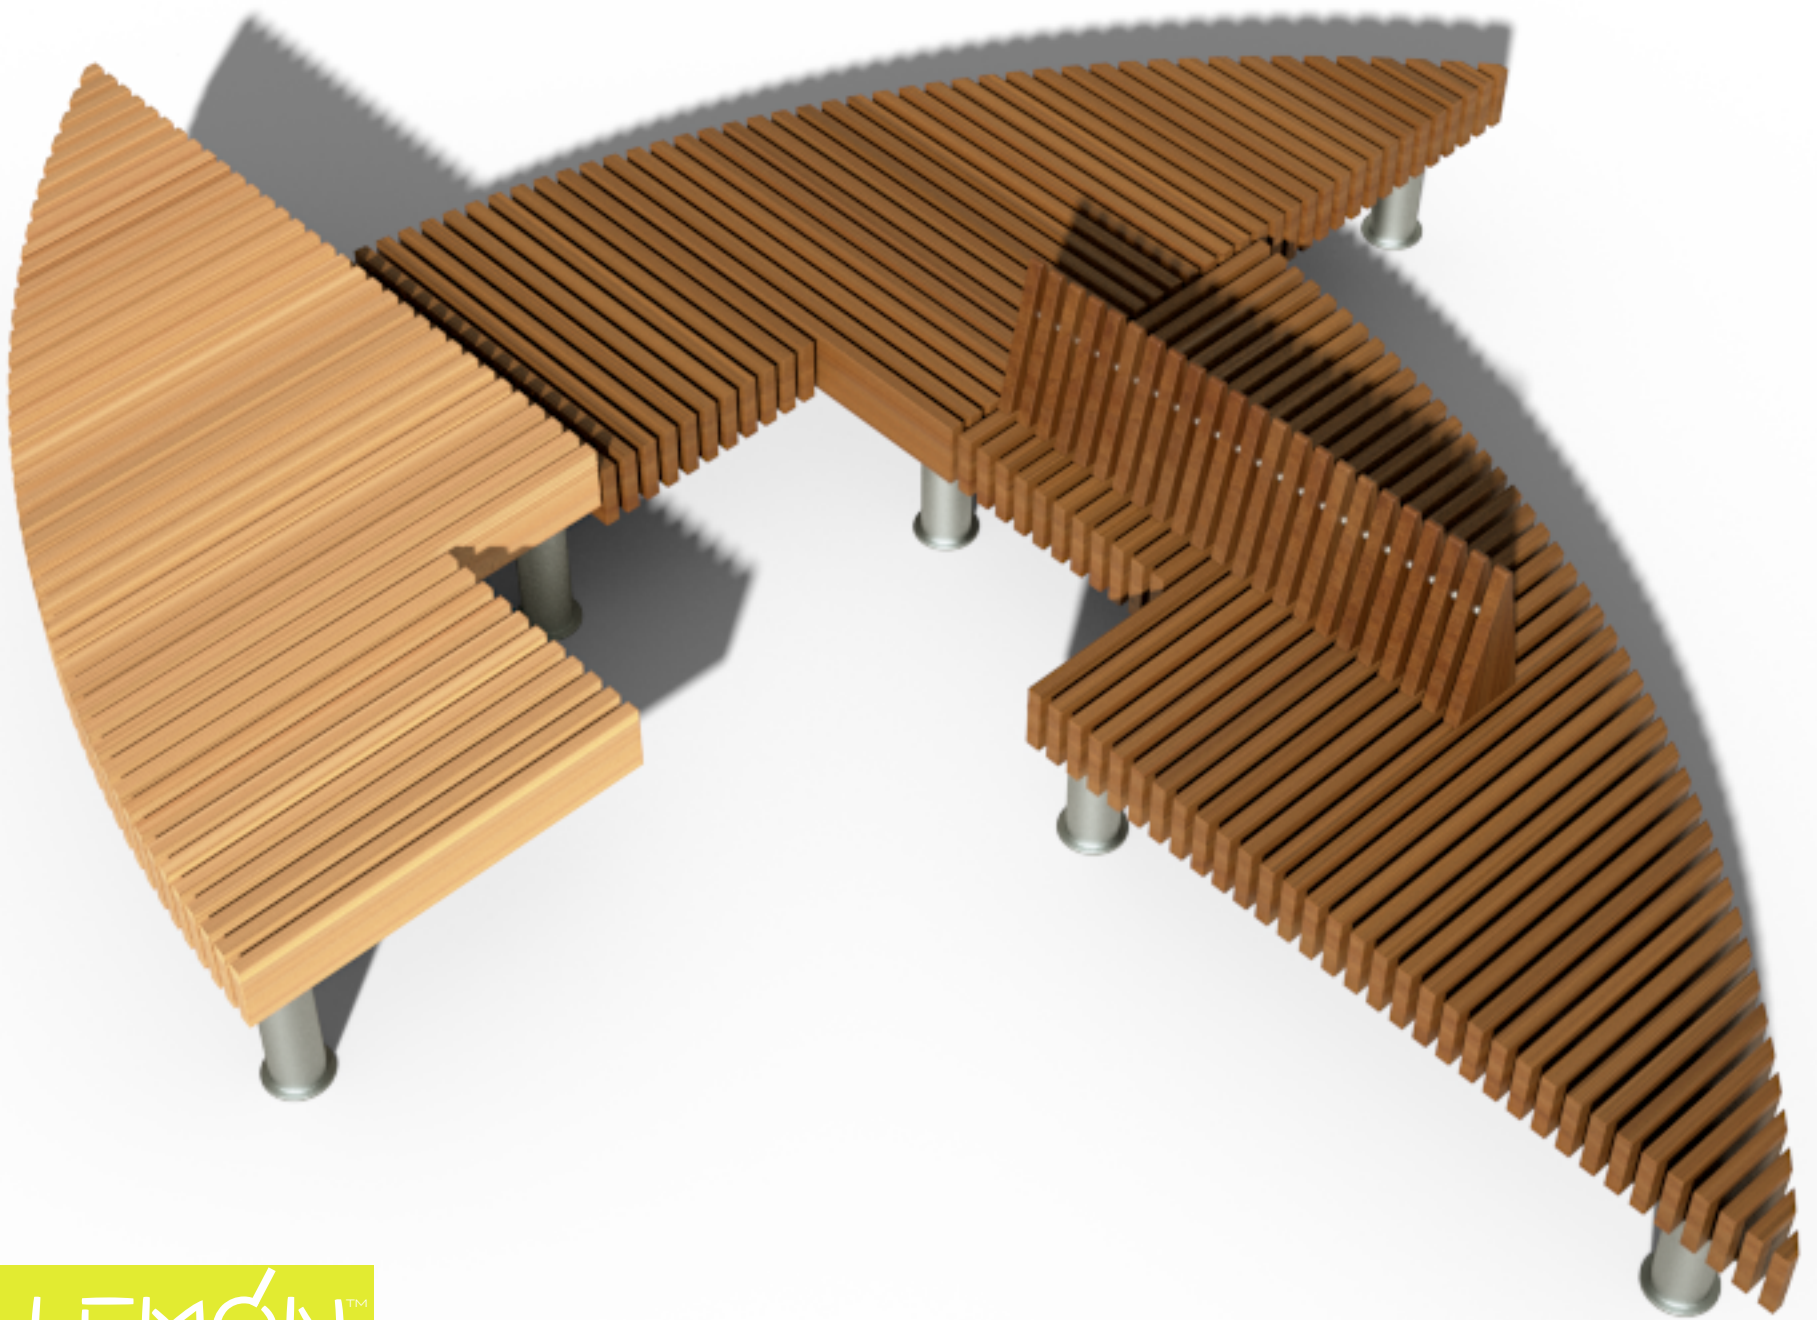

Anagram T1

Urban Leisure Seating Elements

Design by LEMON