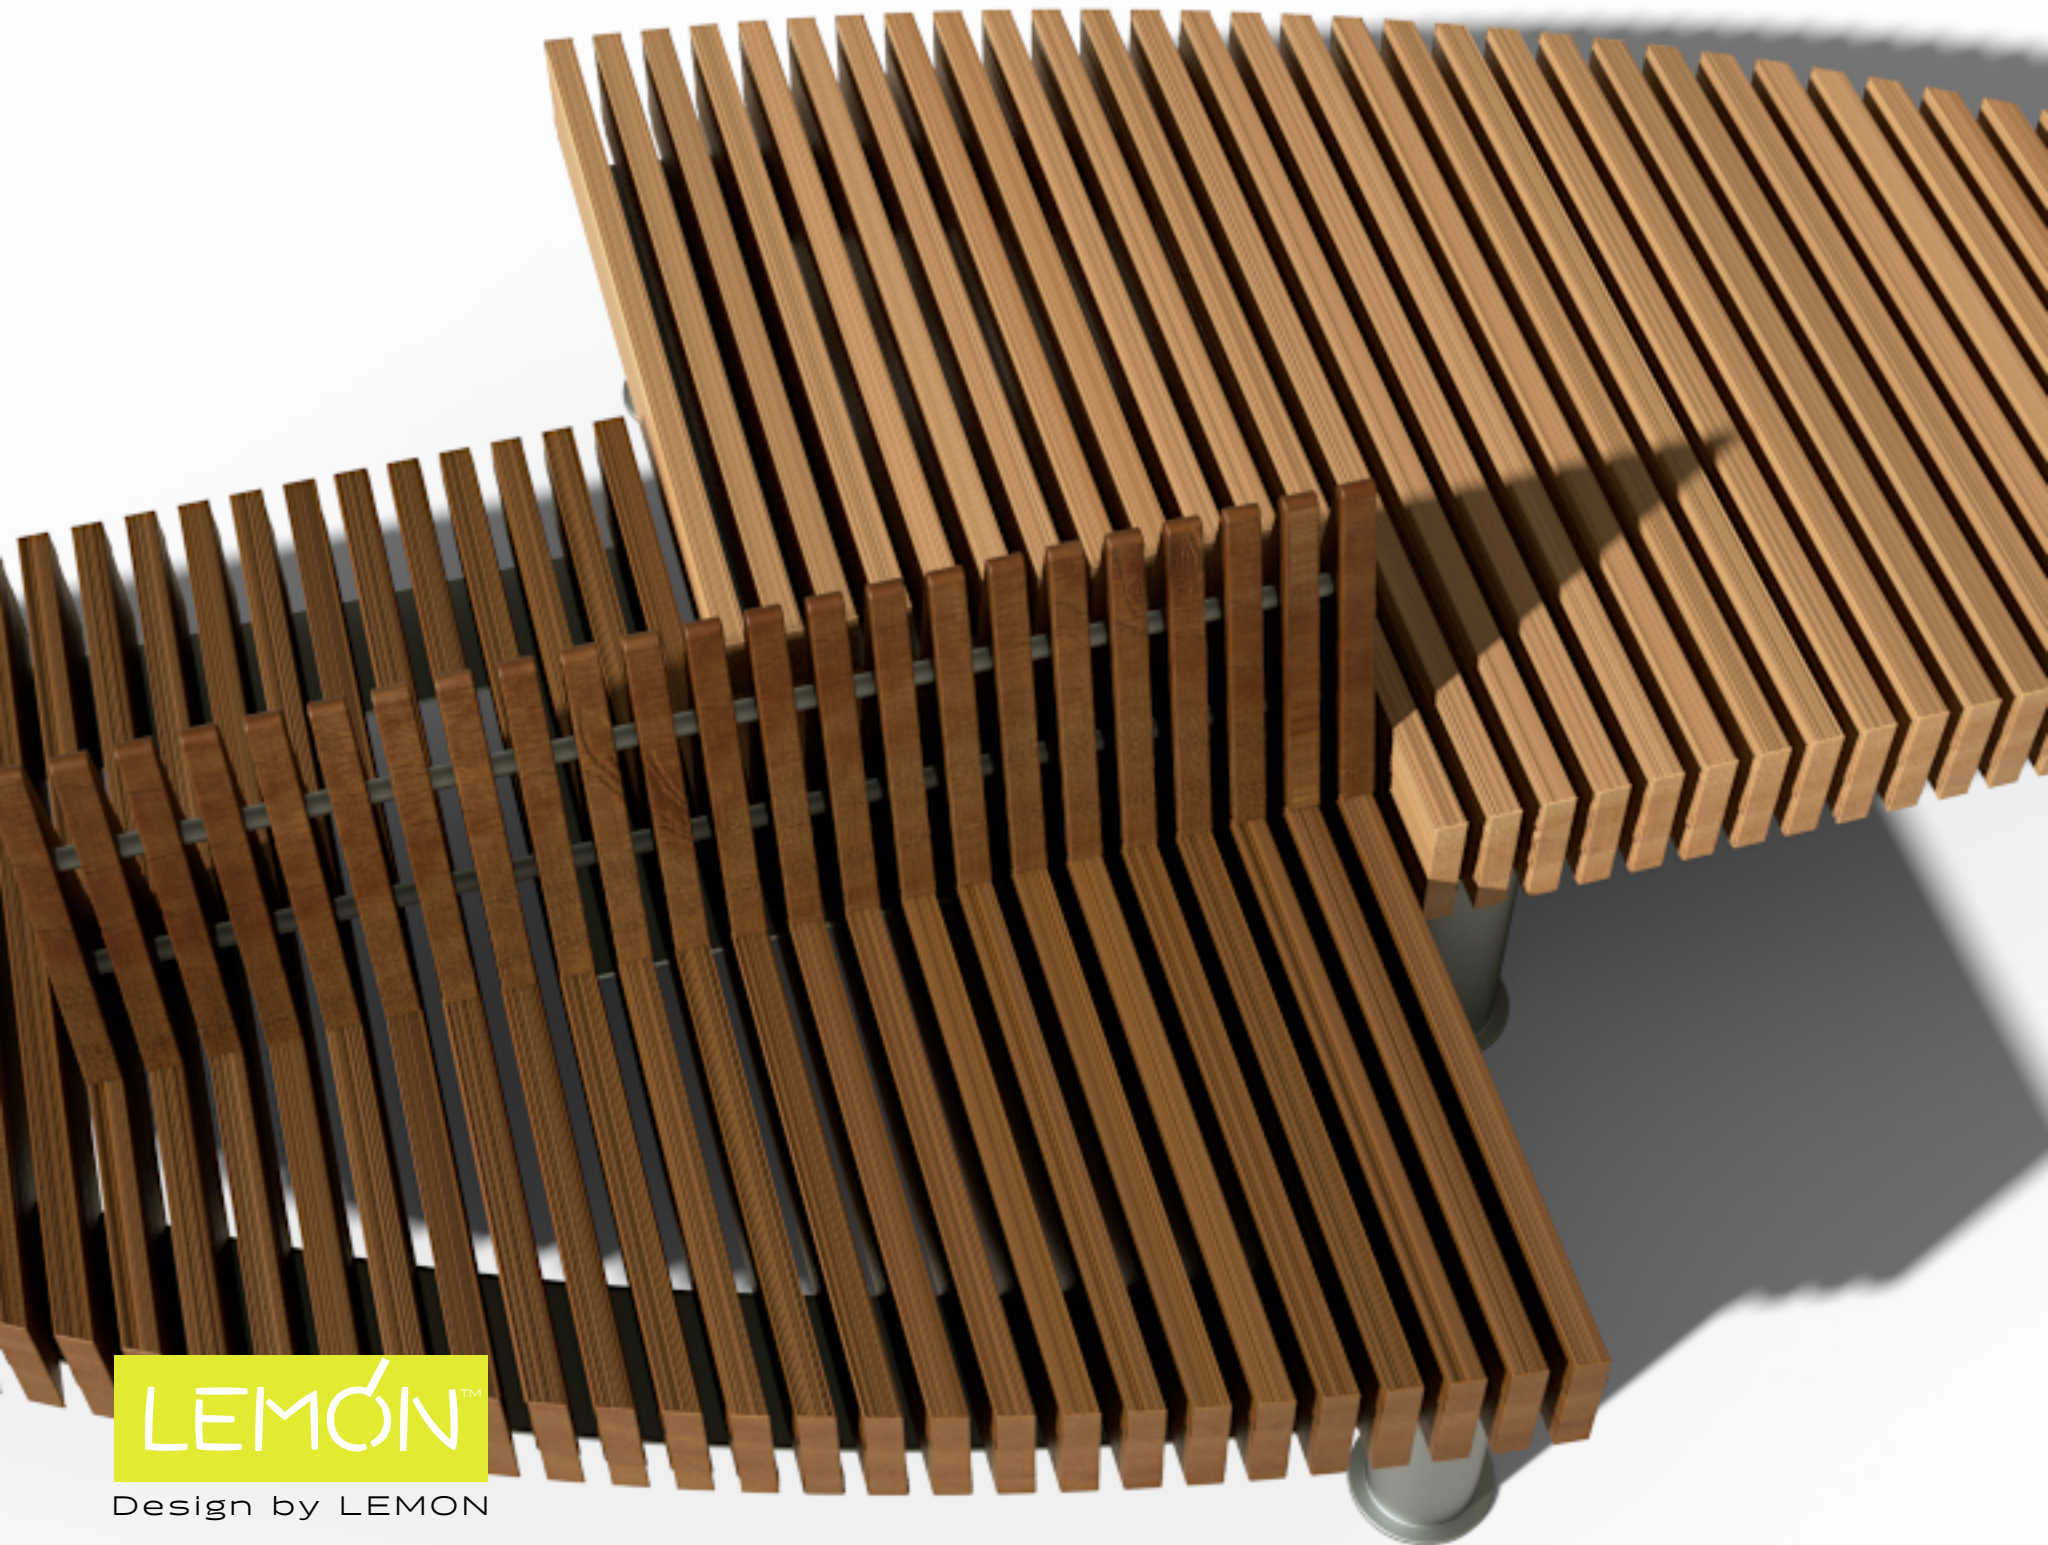

Anagram T1

Urban Leisure Seating Elements

LEMÓN™

Design by LEMON