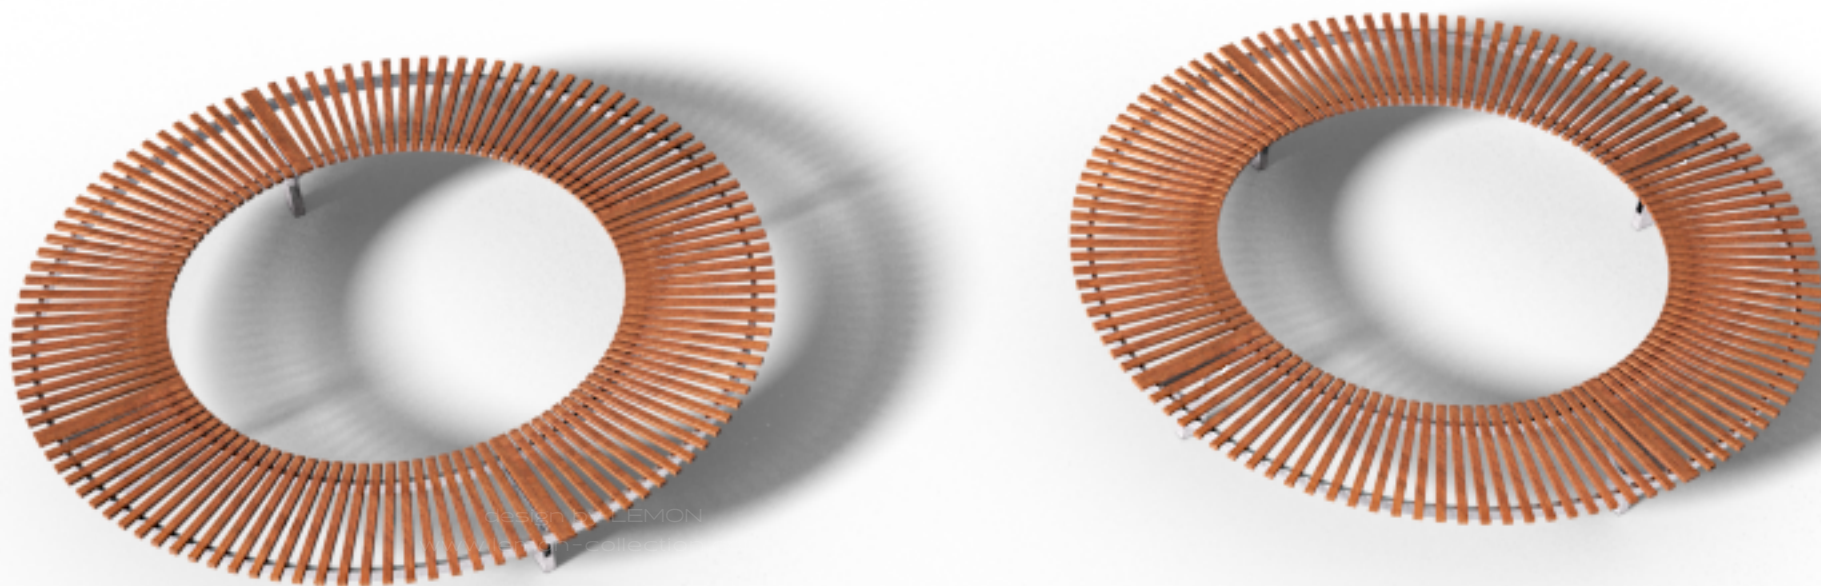

Brava

Public Space Seating System

Brava is a multi components, multi purpose and multi materials urban seating system intended to provide seating solutions for a wide variety of projects.

Mixing and matching its various components gives a huge array of opportunities for customisation and exploring endless design possibilities.

Public Space Seating System

LEMÓN™
Design by LEMON

Brava T1

Public Space Seating System

LEMÓN™
Design by LEMON

Brava T1

Public Space Seating System

LEMÓN™
Design by LEMON

Brava T1
Public Space Seating System

Design by LEMON
lemon-collection.com

LEMÓN™
Design by LEMON

Materials & Finishes

Base: Epoxy/Polyester Coated Metal

/Brushed Stainless Steel

/Corten

Seats: Epoxy/Polyester Coated Metal