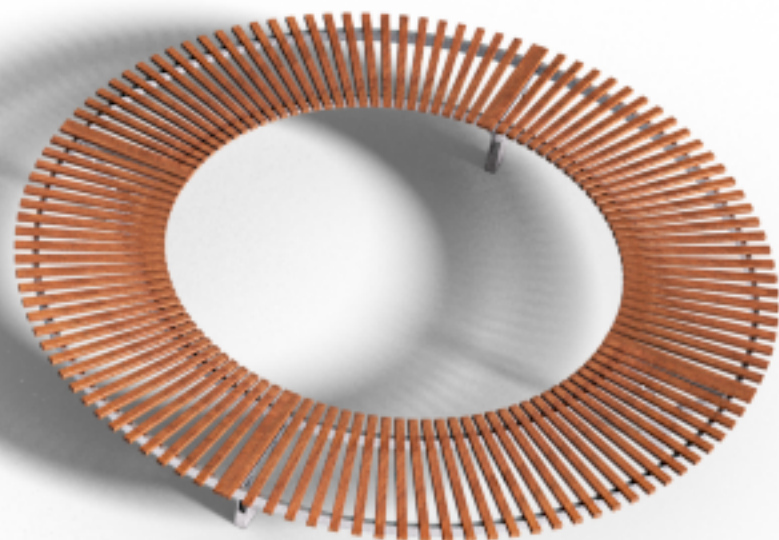

Brava

Trash Bins for Urban Spaces

LEMÓN™

U P S C A L E
U R B A N
F U R N I T U R E

עיצוב אלון דרון

w w w . l e m o n - c o l l e c t i o n . c o m