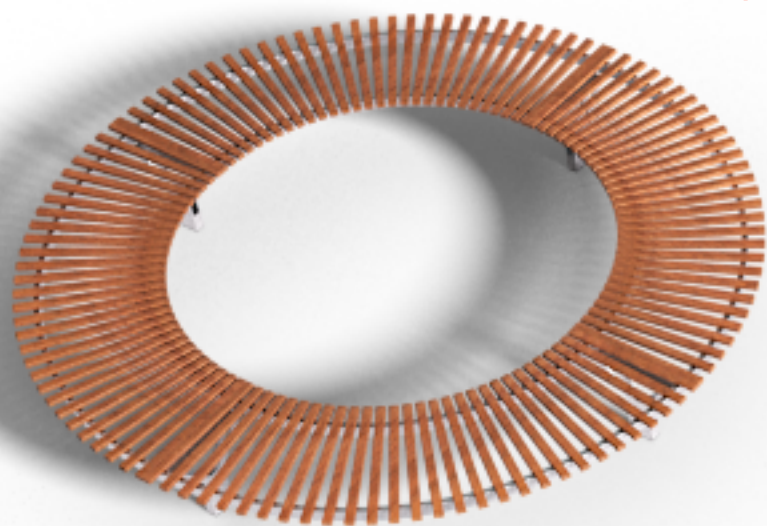

Brava

Trash Bins for Urban Spaces

LEMÓN™

U P S C A L E
U R B A N
F U R N I T U R E

עיצוב אלון דרון

w w w . l e m o n - c o l l e c t i o n . c o m