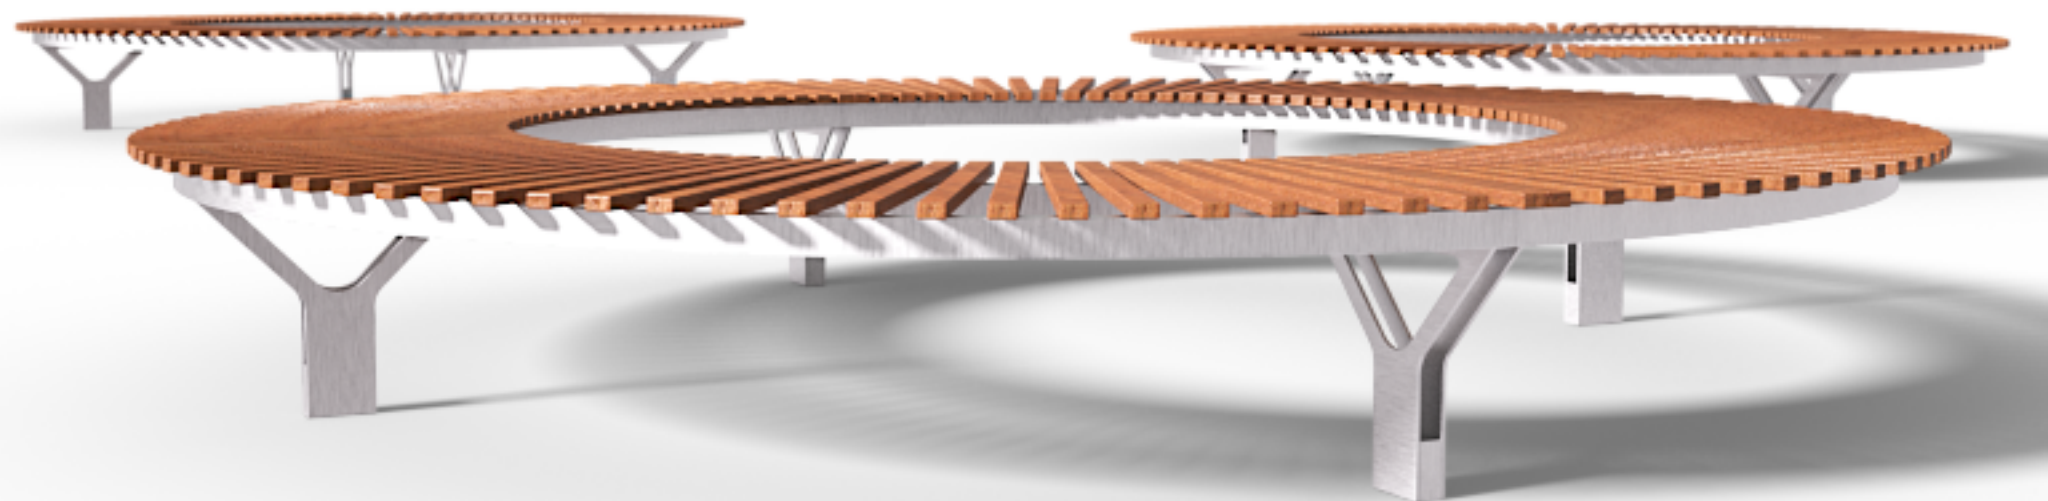

Brava T1

Public Space Seating System

LEMÓN™
Design by LEMON