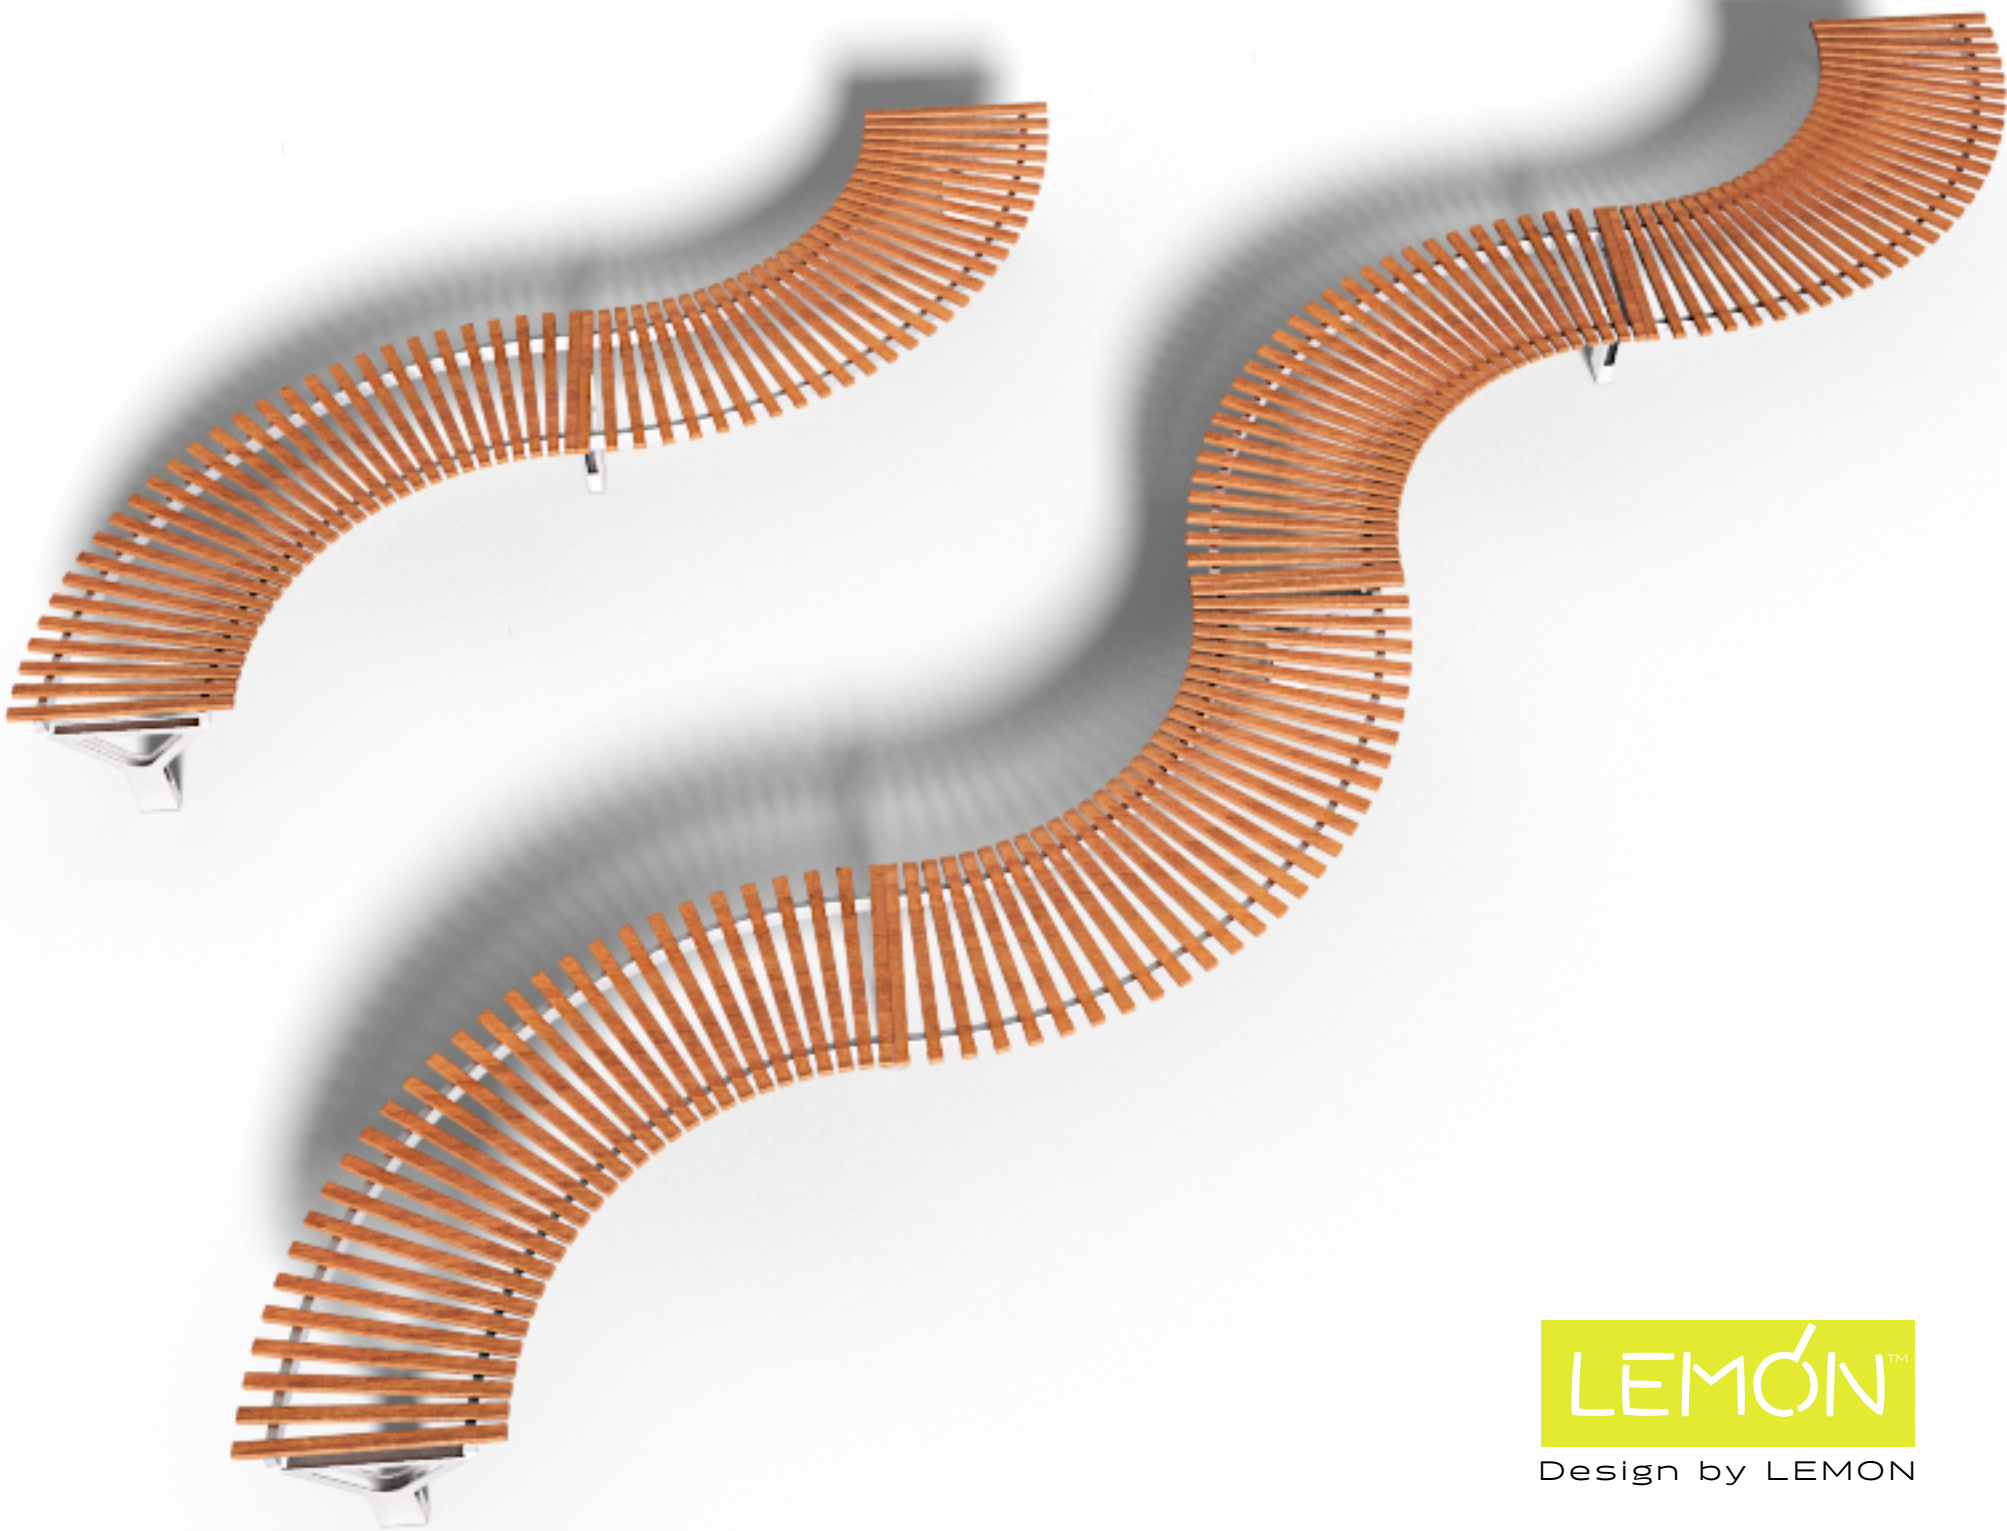

Brava T1

Public Space Seating System

LEMÓN™
Design by LEMON