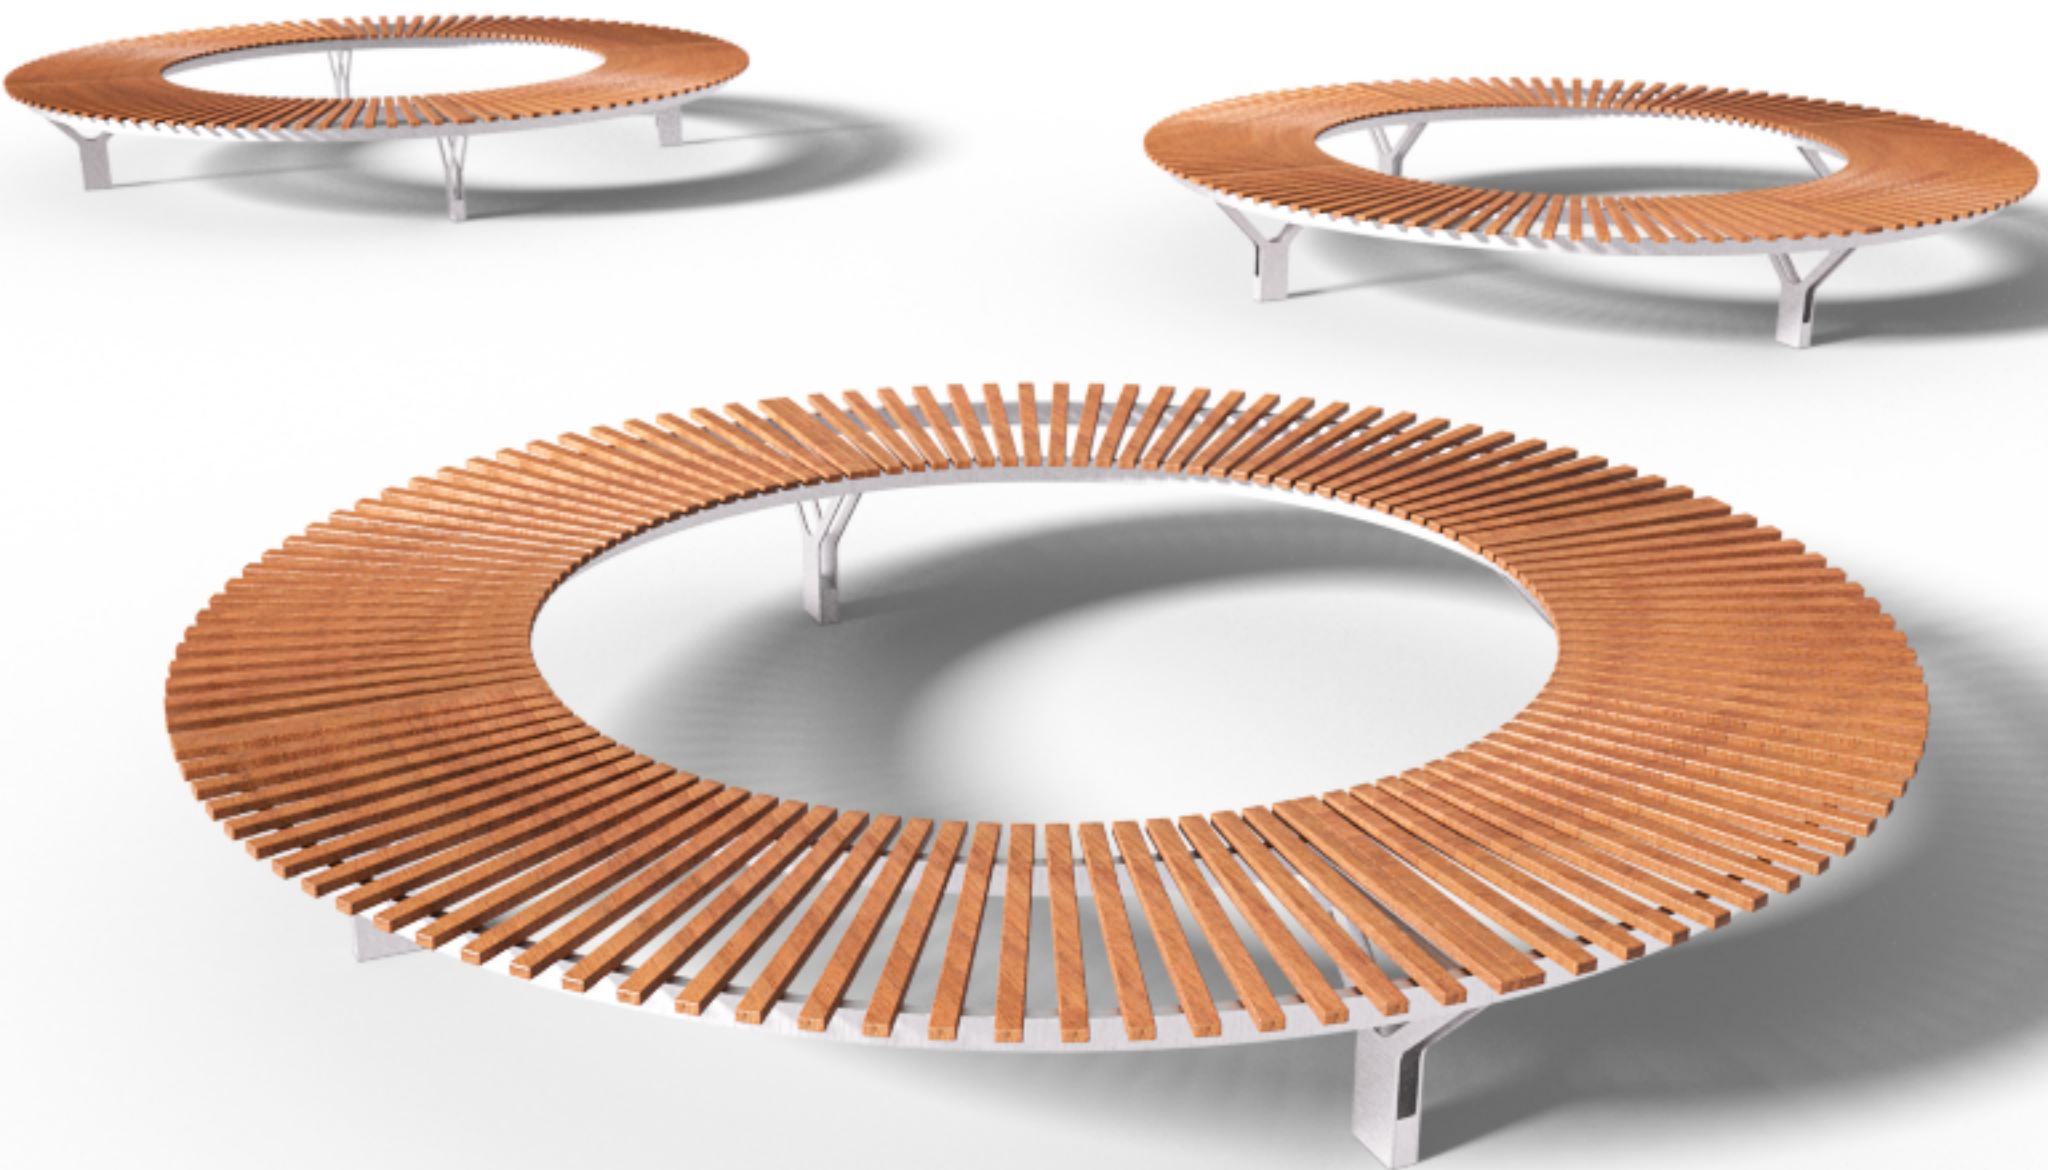

Brava T1

Public Space Seating System

LEMÓN™
Design by LEMON