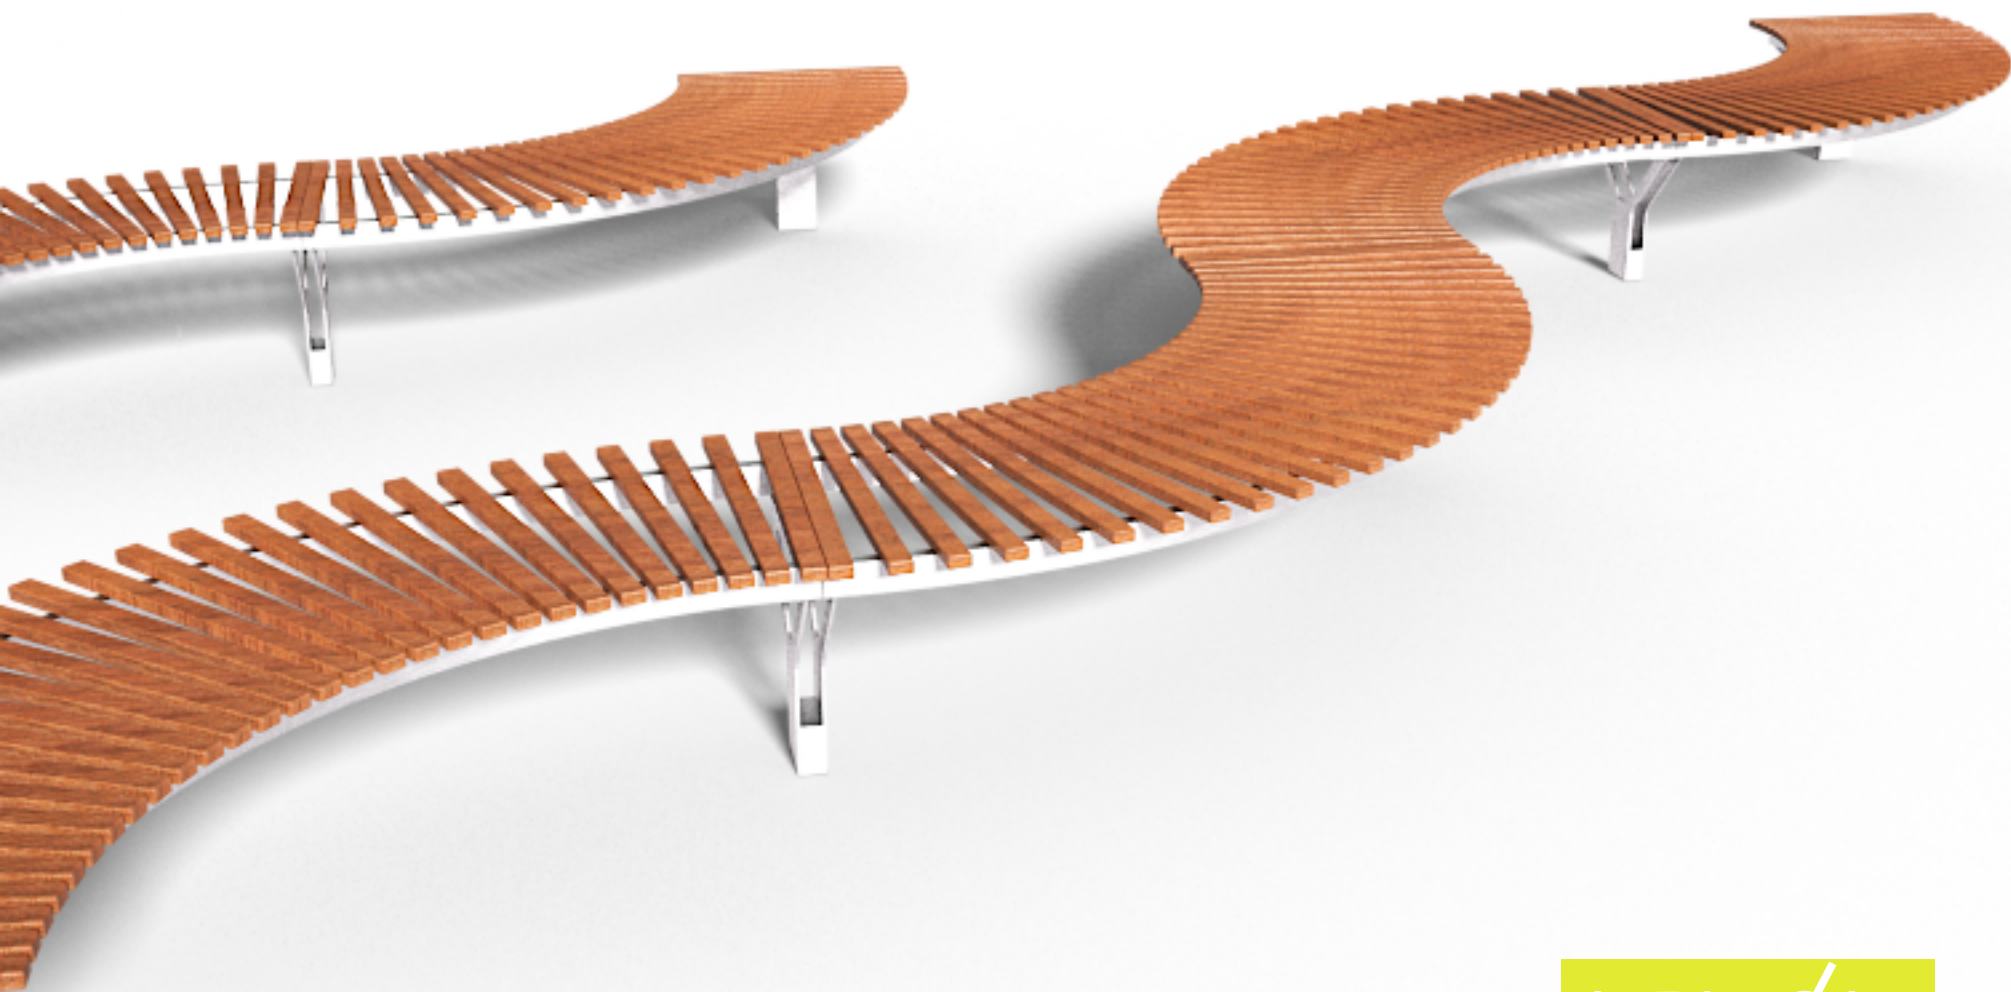

Brava T1

Public Space Seating System

LEMÓN™
Design by LEMON