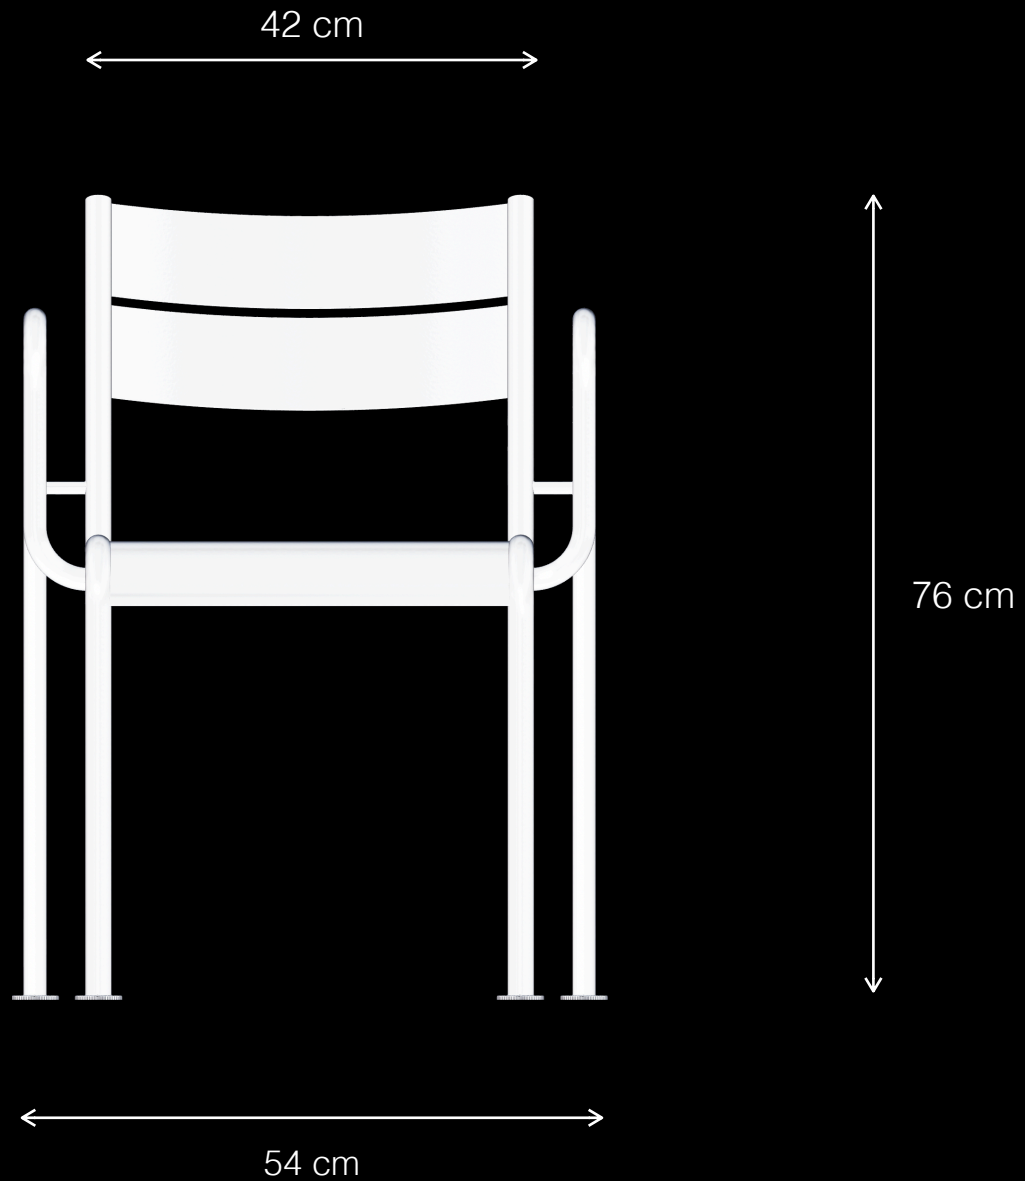

# Bronco T1

Urban Leisure Seating Elements

LEMÓN™

Design by LEMON