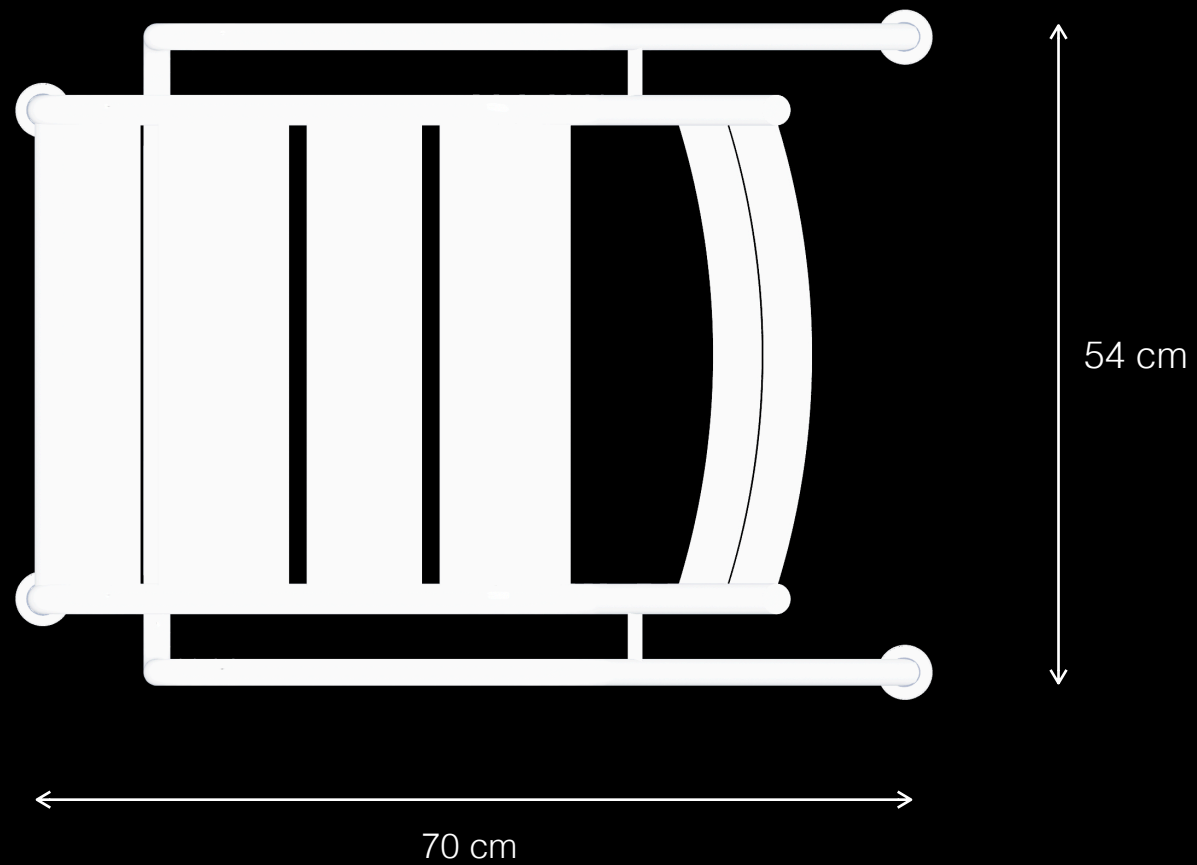

# Bronco T1

Urban Leisure Seating Elements

LEMÓN™

Design by LEMON