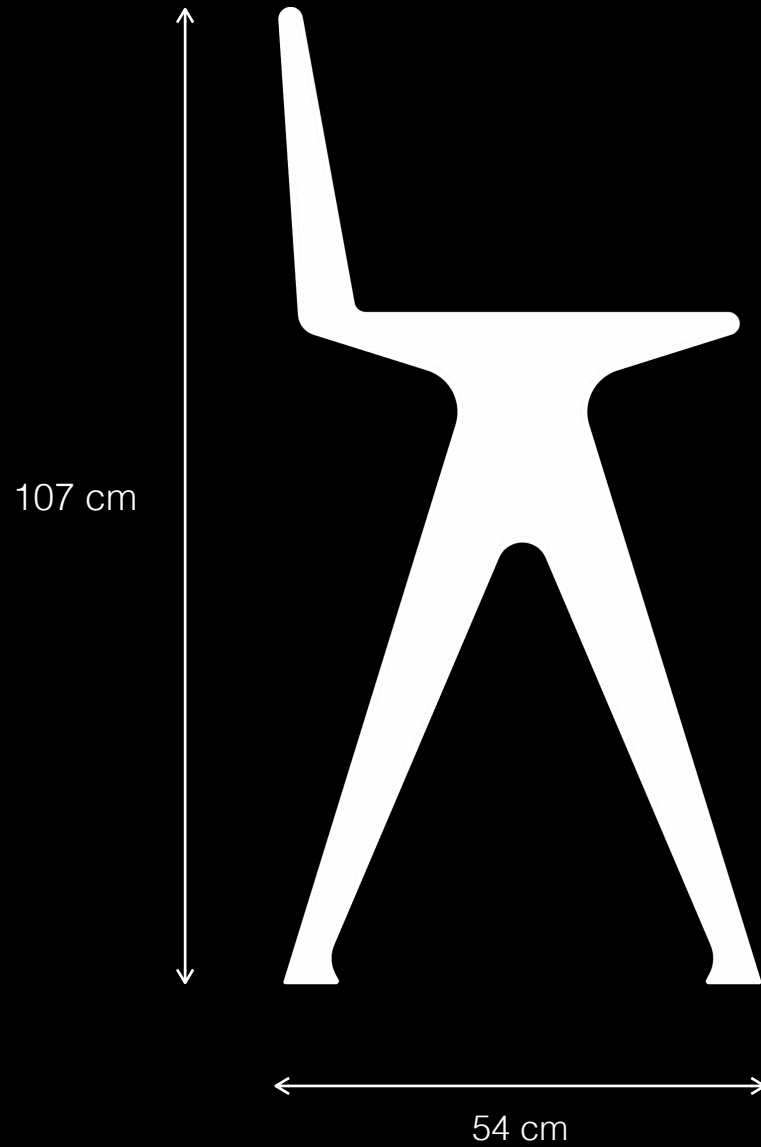

Corrado

Urban Leisure Seating Elements

T 1

LEMÓN™

Design by LEMON

Corrado T1

Urban Leisure Seating Elements

LEMÓN™
Design by LEMON