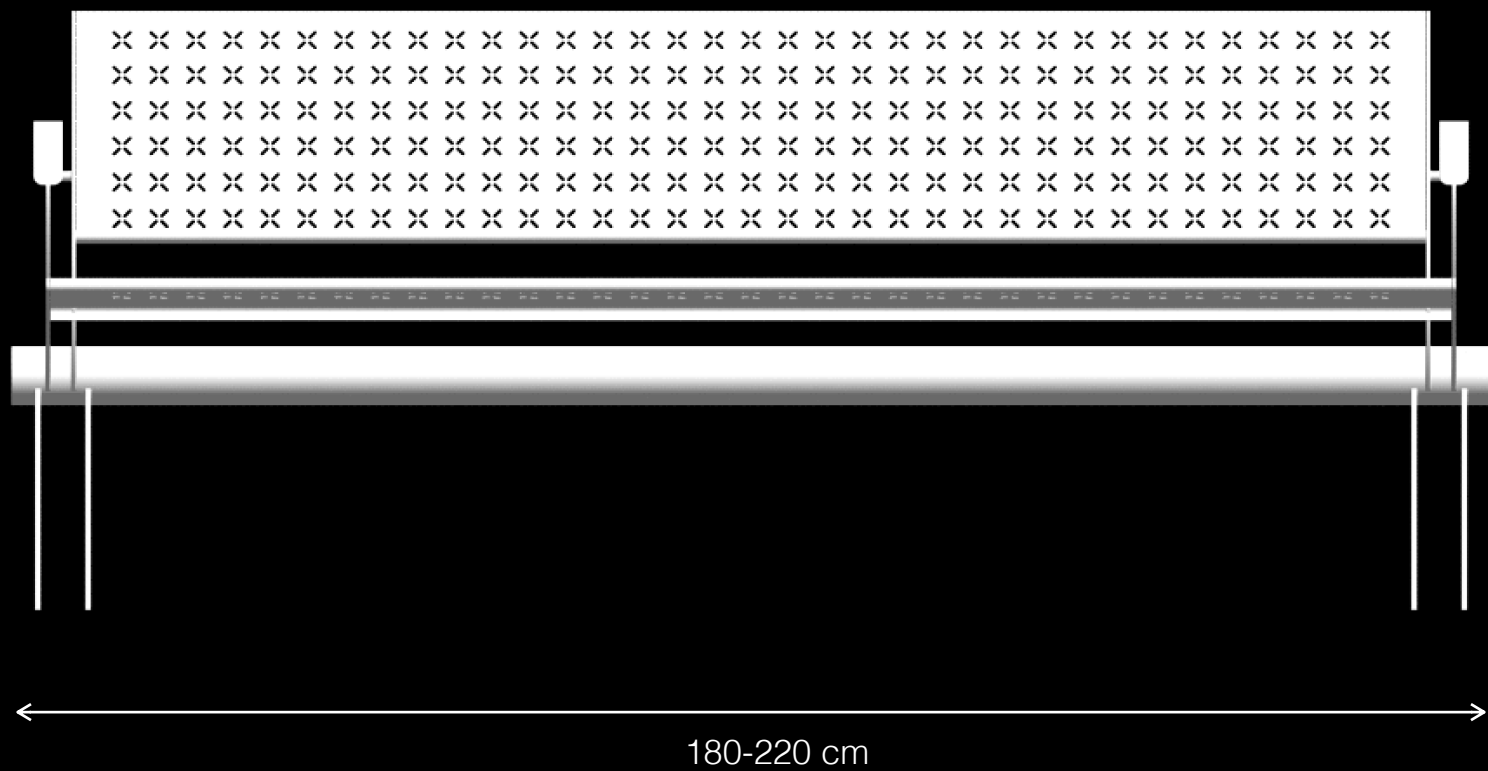

Design by LEMON

Duran T1

Urban Leisure Seating Elements

Design by LEMON

Materials & Finishes

Bench: Epoxy / Polyester Coated Metal

U P S C A L E
U R B A N
F U R N I T U R E

LEMON TLV: office@lemon-collection.com