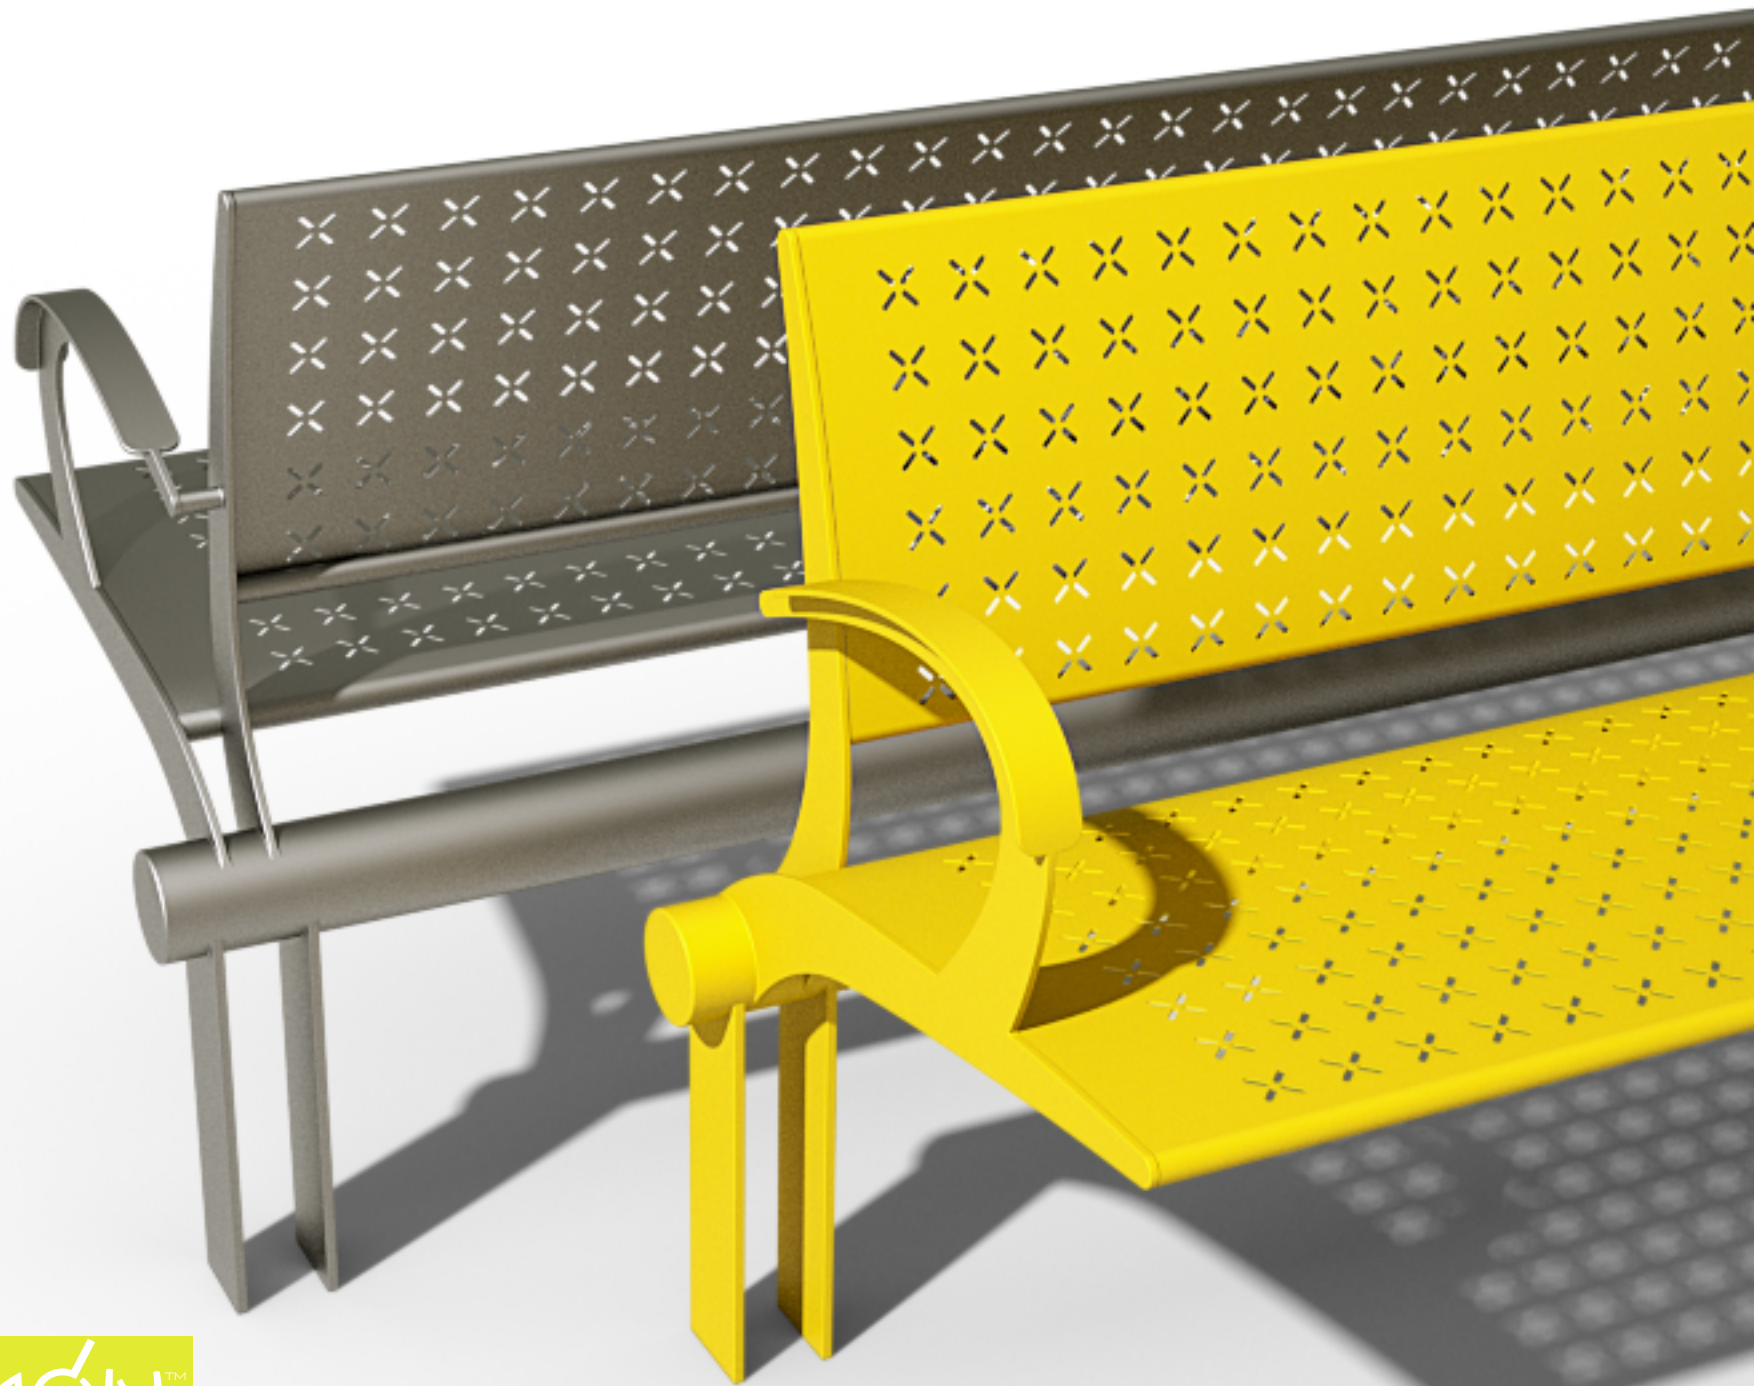

Duran

Urban Leisure Seating Elements

Duran is an elegant seating system for urban public spaces and garden environments. The system uses simple clean lines and made of high quality materials.

Design by LEMON

Urban Leisure Seating Elements

LEMÓN™
Design by LEMON

Duran T1

Urban Leisure Seating Elements

LEMÓN™
Design by LEMON

Duran T1

Urban Leisure Seating Elements

LEMÓN™

Design by LEMON

Duran T1

Urban Leisure Seating Elements

Design by LEMON

Materials & Finishes

Bench: Epoxy / Polyester Coated Metal

U P S C A L E
U R B A N
F U R N I T U R E

LEMON TLV: office@lemon-collection.com