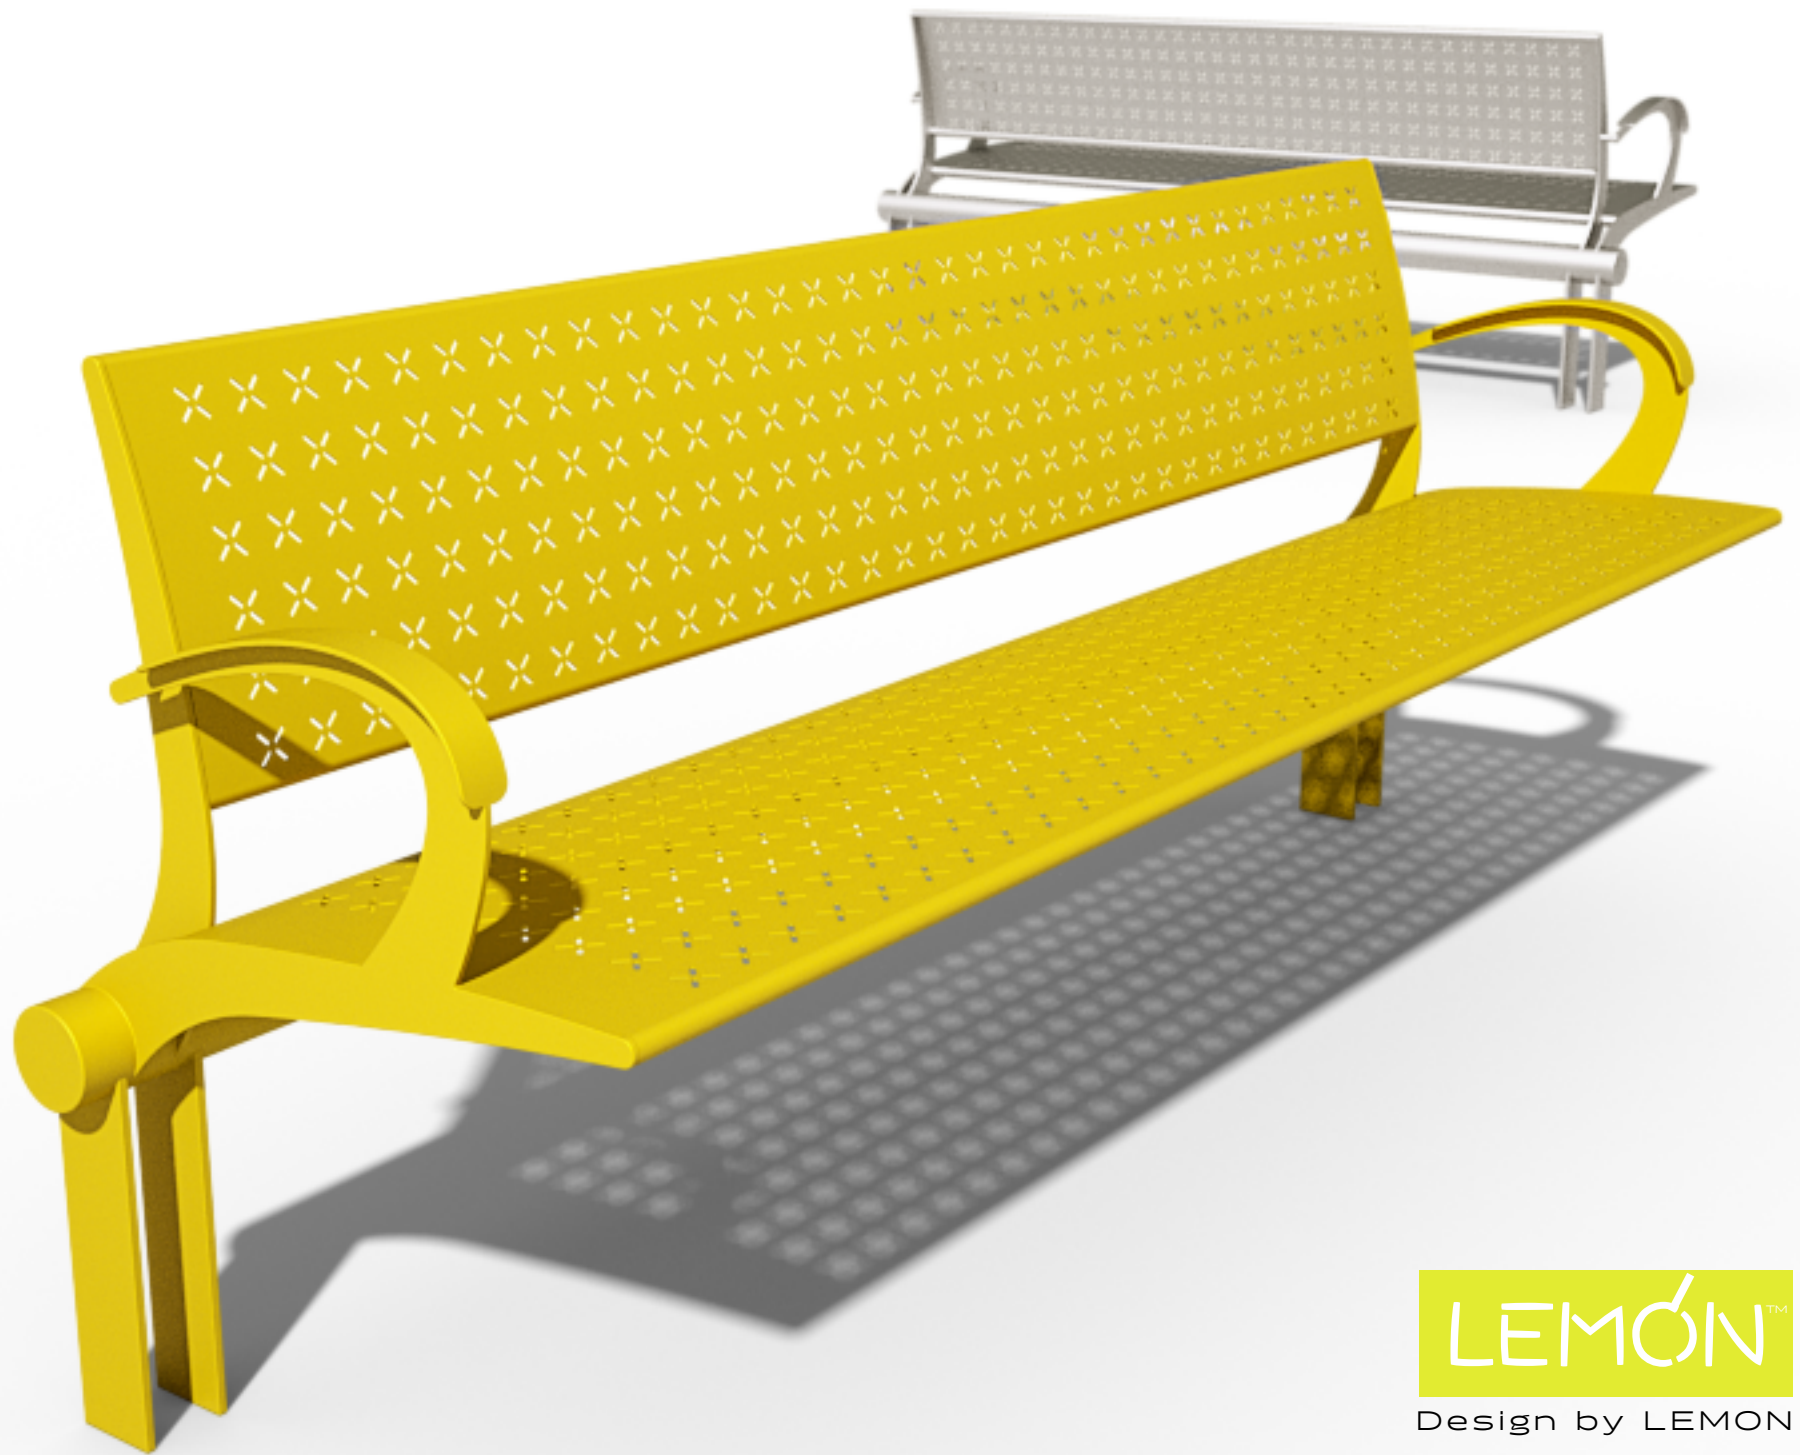

Duran

Urban Leisure Seating Elements

Duran is an elegant seating system for urban public spaces and garden environments. The system uses simple clean lines and made of high quality materials.

Design by LEMON

Duran

Urban Leisure Seating Elements

T 1

Design by LEMON

Duran T1

Urban Leisure Seating Elements

LEMÓN™
Design by LEMON

Duran T1

Urban Leisure Seating Elements

LEMÓN™
Design by LEMON

Duran T1

Urban Leisure Seating Elements

LEMÓN™
Design by LEMON

Duran T1

Urban Leisure Seating Elements

LEMÓN™

Design by LEMON

Duran T1

Urban Leisure Seating Elements

Design by LEMON

Materials & Finishes

Bench: Epoxy / Polyester Coated Metal

U P S C A L E
U R B A N
F U R N I T U R E

LEMON TLV: office@lemon-collection.com