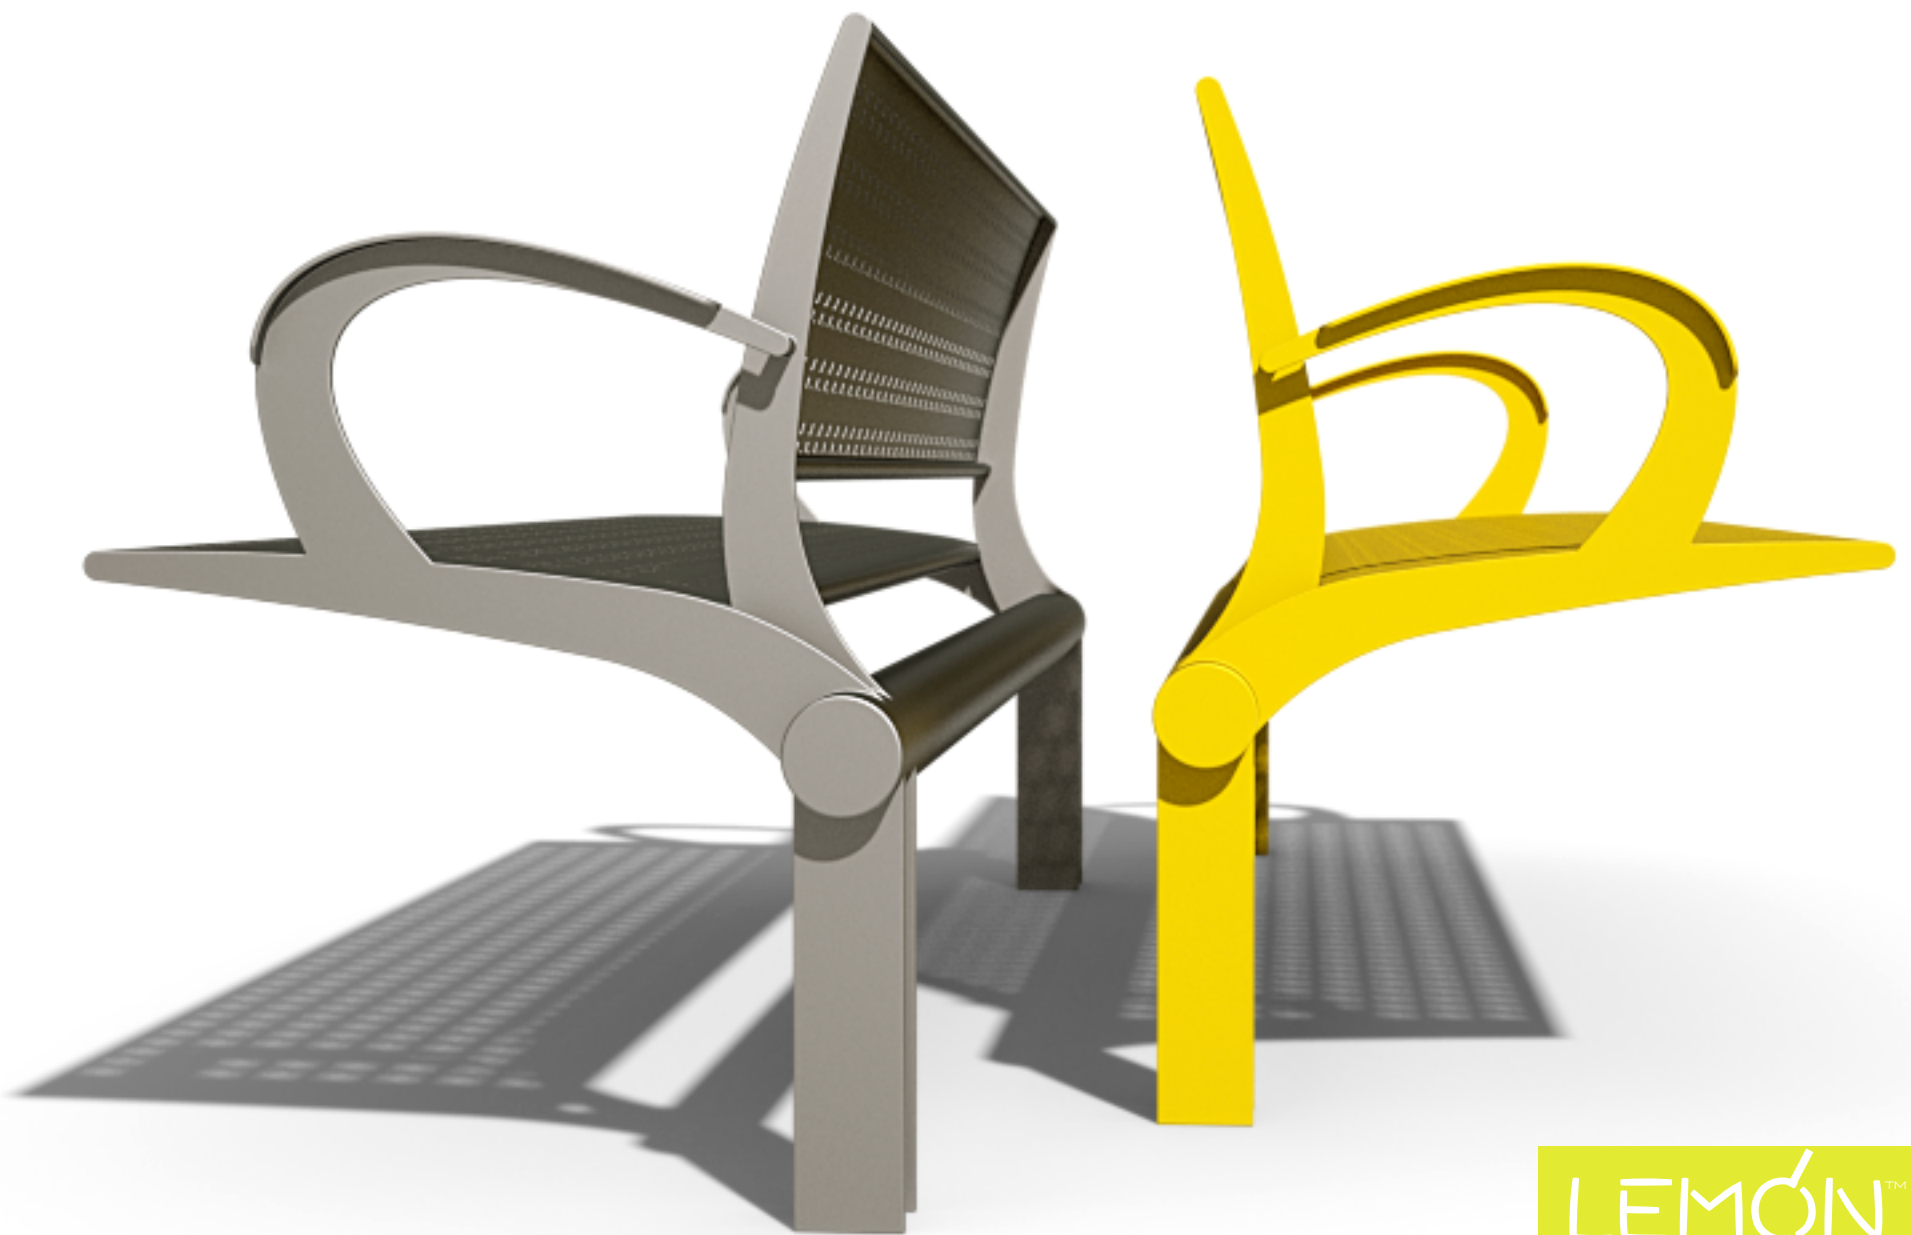

Duran

Urban Leisure Seating Elements

Duran is an elegant seating system for urban public spaces and garden environments. The system uses simple clean lines and made of high quality materials.

Design by LEMON

Duran

Urban Leisure Seating Elements

T 1

Design by LEMON

Duran T1

Urban Leisure Seating Elements

LEMÓN™
Design by LEMON

Duran T1