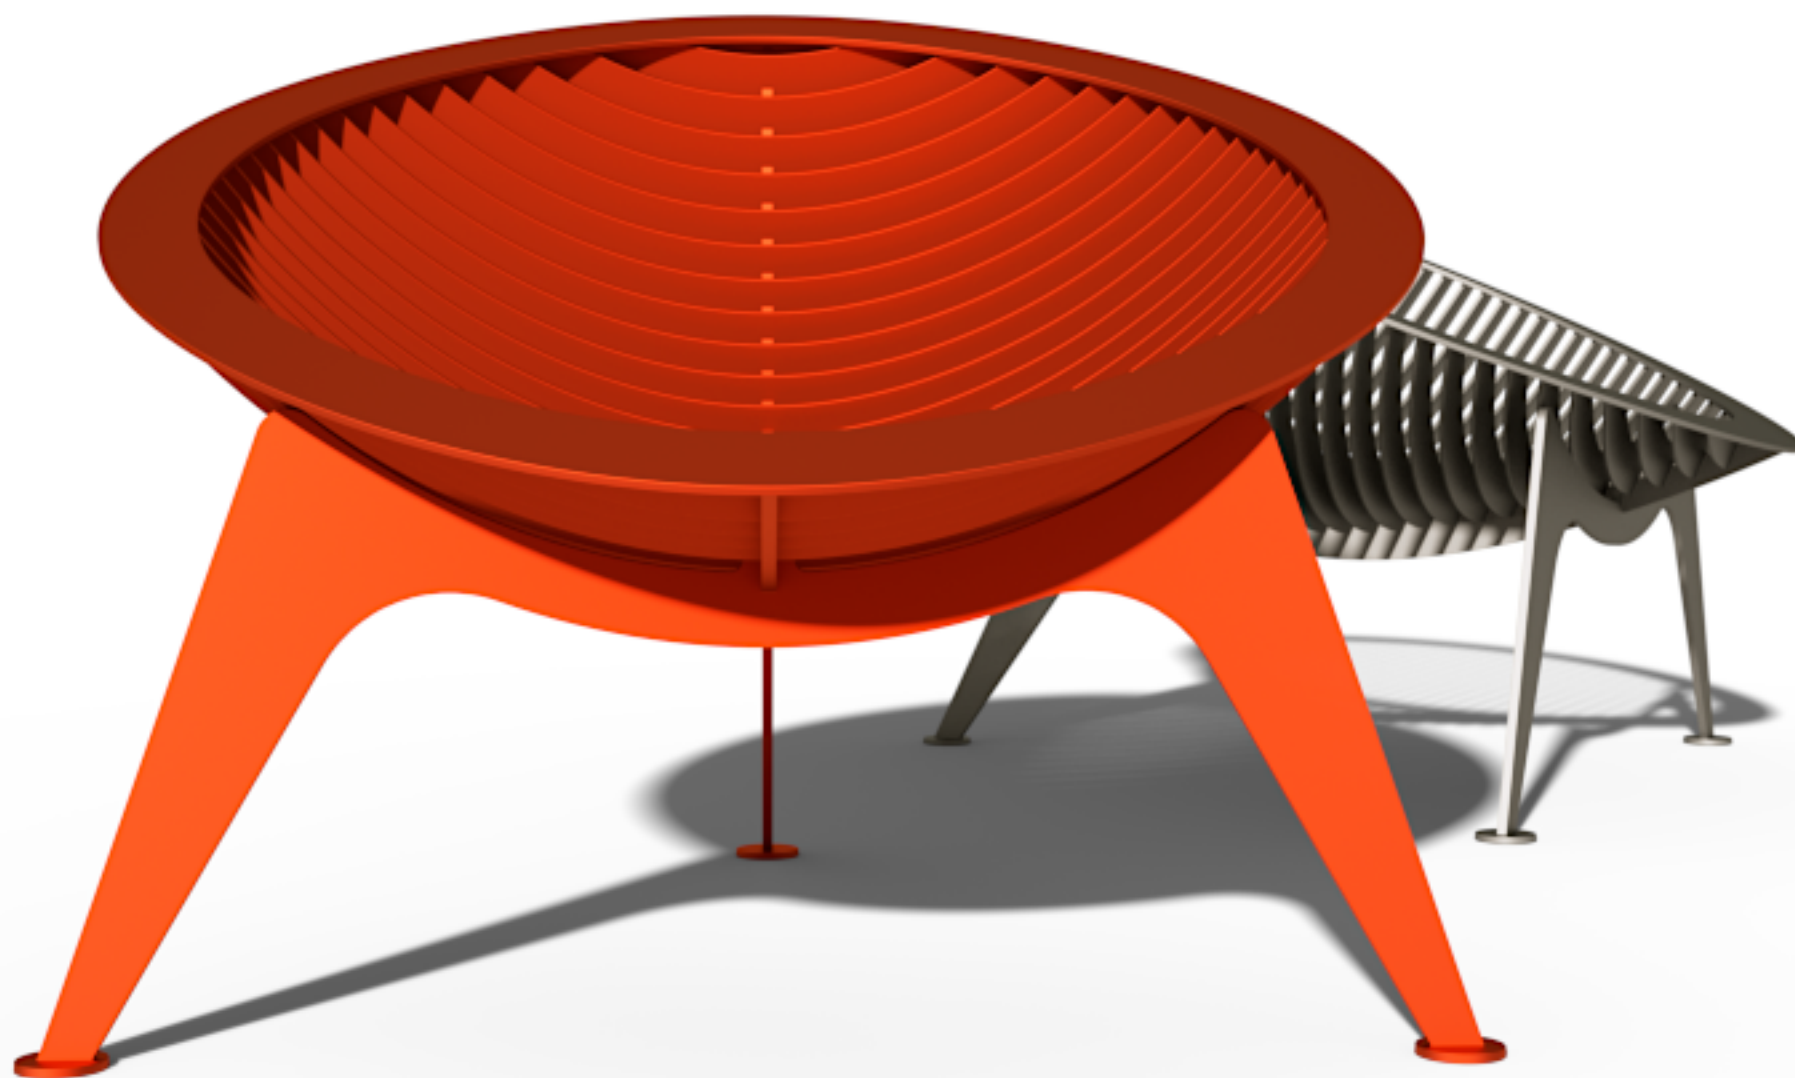

Gravity

Urban Leisure Seating Elements

Gravity is an elegant seating system for urban public spaces and garden environments. The system uses simple clean lines and made of high quality materials.

Design by LEMON

Design by LEMON

Gravity T1

Urban Leisure Seating Elements

LEMÓN™

Design by LEMON

Gravity T1

Urban Leisure Seating Elements

LEMÓN™

Design by LEMON

Gravity T1

Urban Leisure Seating Elements

LEMÓN™

Design by LEMON

Materials & Finishes

Epoxy/Polyester Coated Metal
/Aluminum

U P S C A L E
U R B A N
F U R N I T U R E