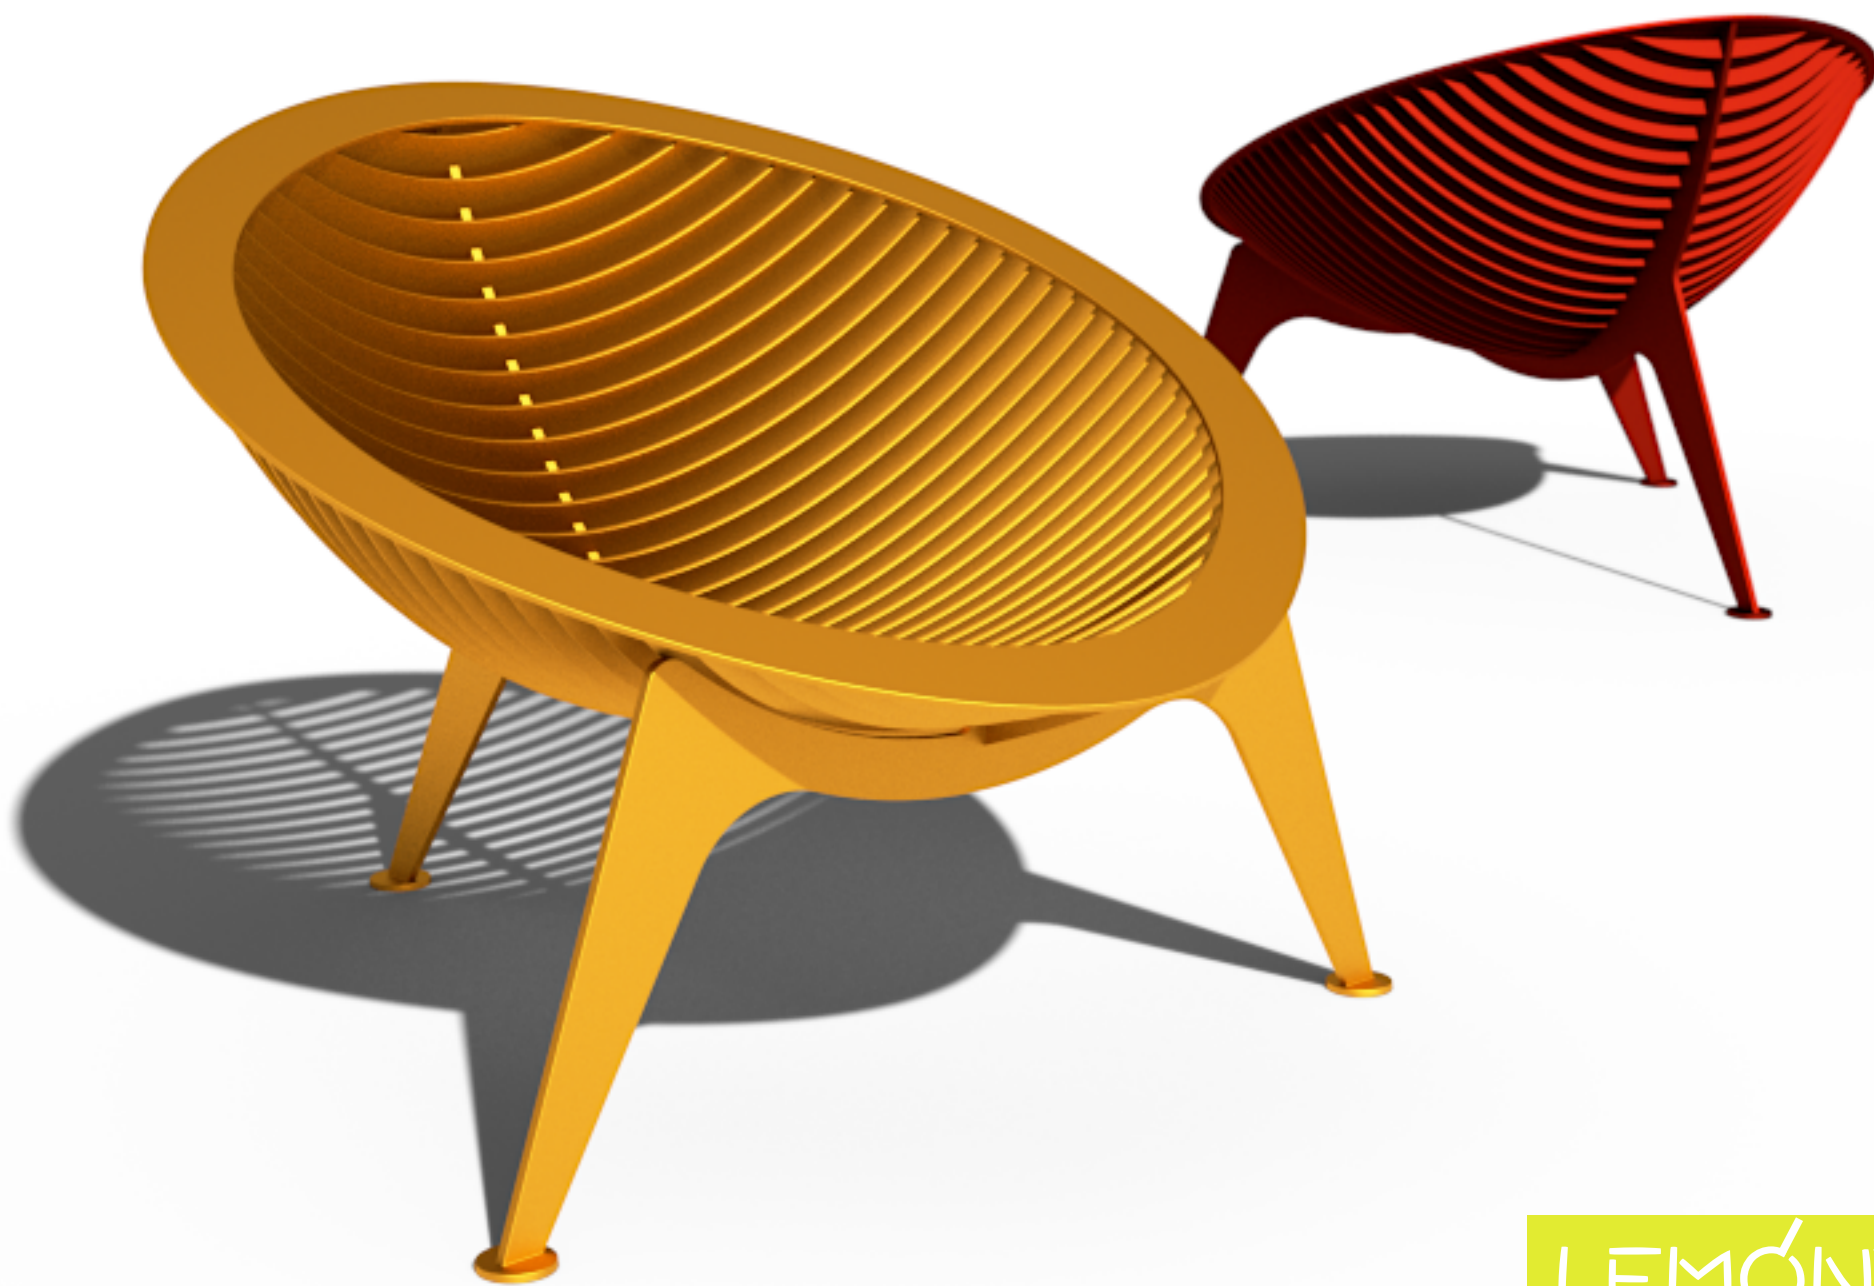

Gravity T1

Urban Leisure Seating Elements

LEMÓN™

Design by LEMON