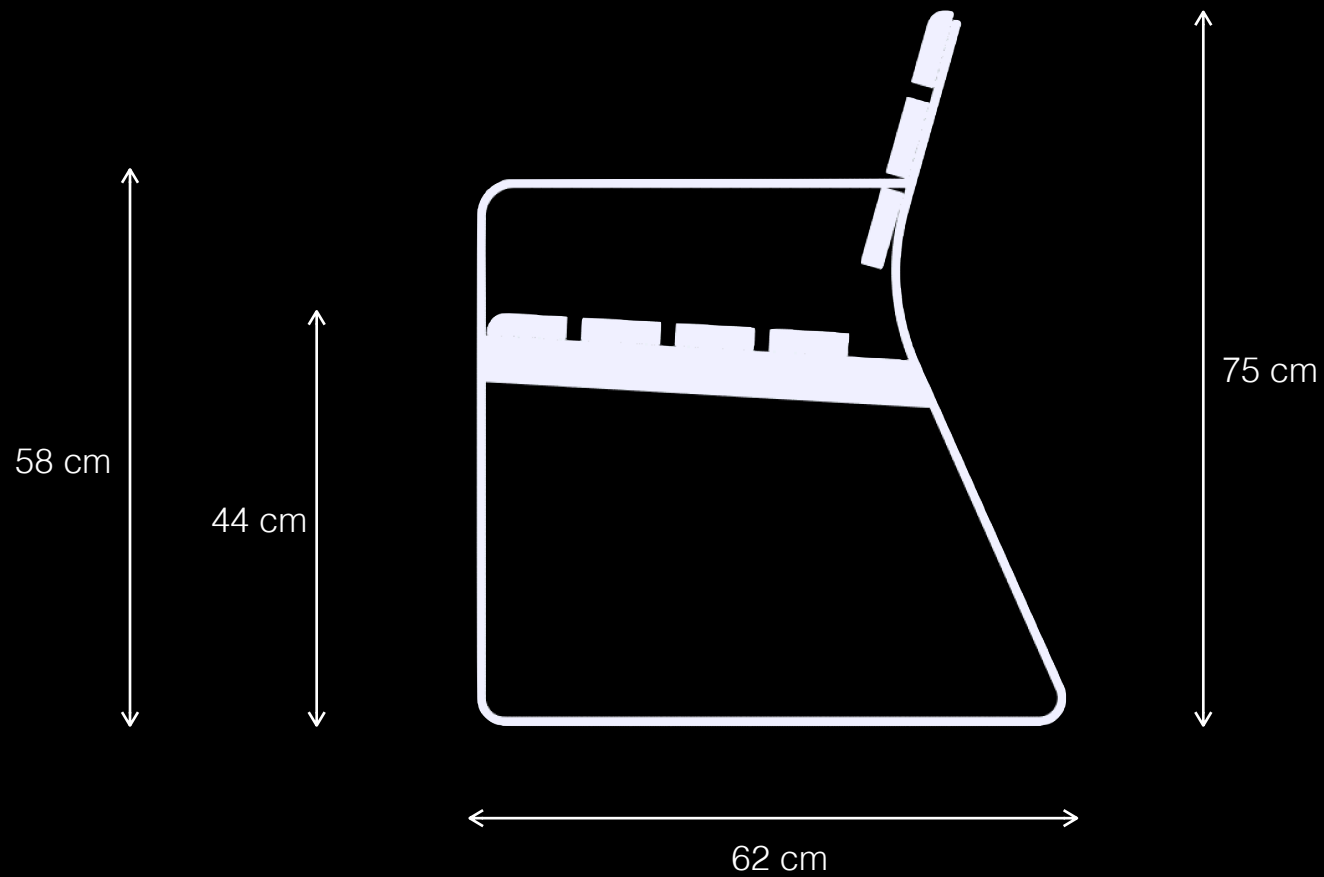

Hobit T1  
Public Space Seating System

LEMÓN™  
Design by LEMON

Hobit T2  
Public Space Seating System

LEMÓN™  
Design by LEMON