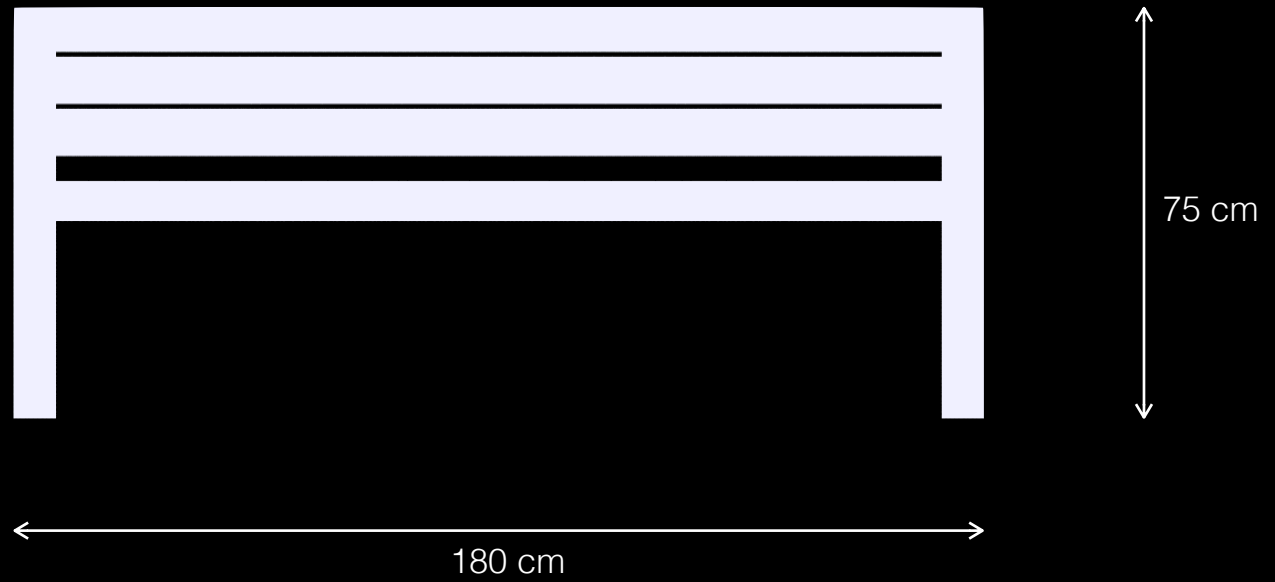

Hobit T1  
Public Space Seating System

LEMÓN™  
Design by LEMON

Hobit T2  
Public Space Seating System

LEMÓN™  
Design by LEMON