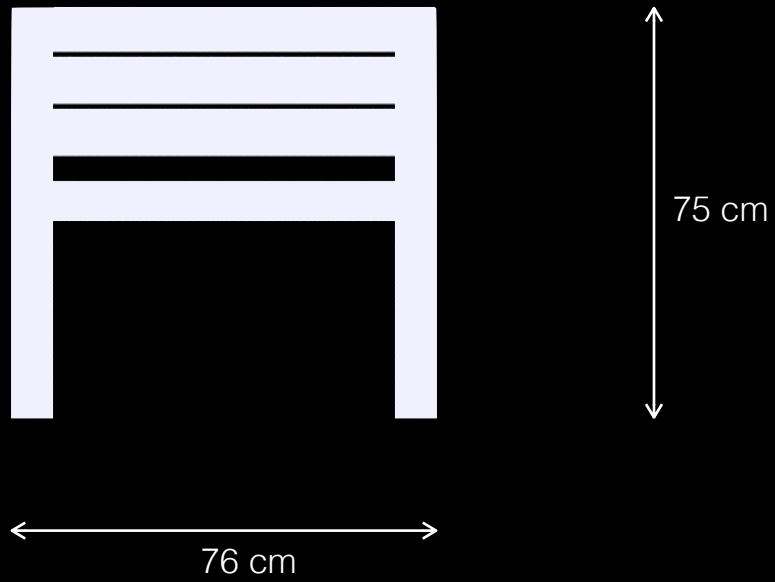

Hobit T1  
Public Space Seating System

LEMÓN™  
Design by LEMON

Hobit T2  
Public Space Seating System

LEMÓN™  
Design by LEMON