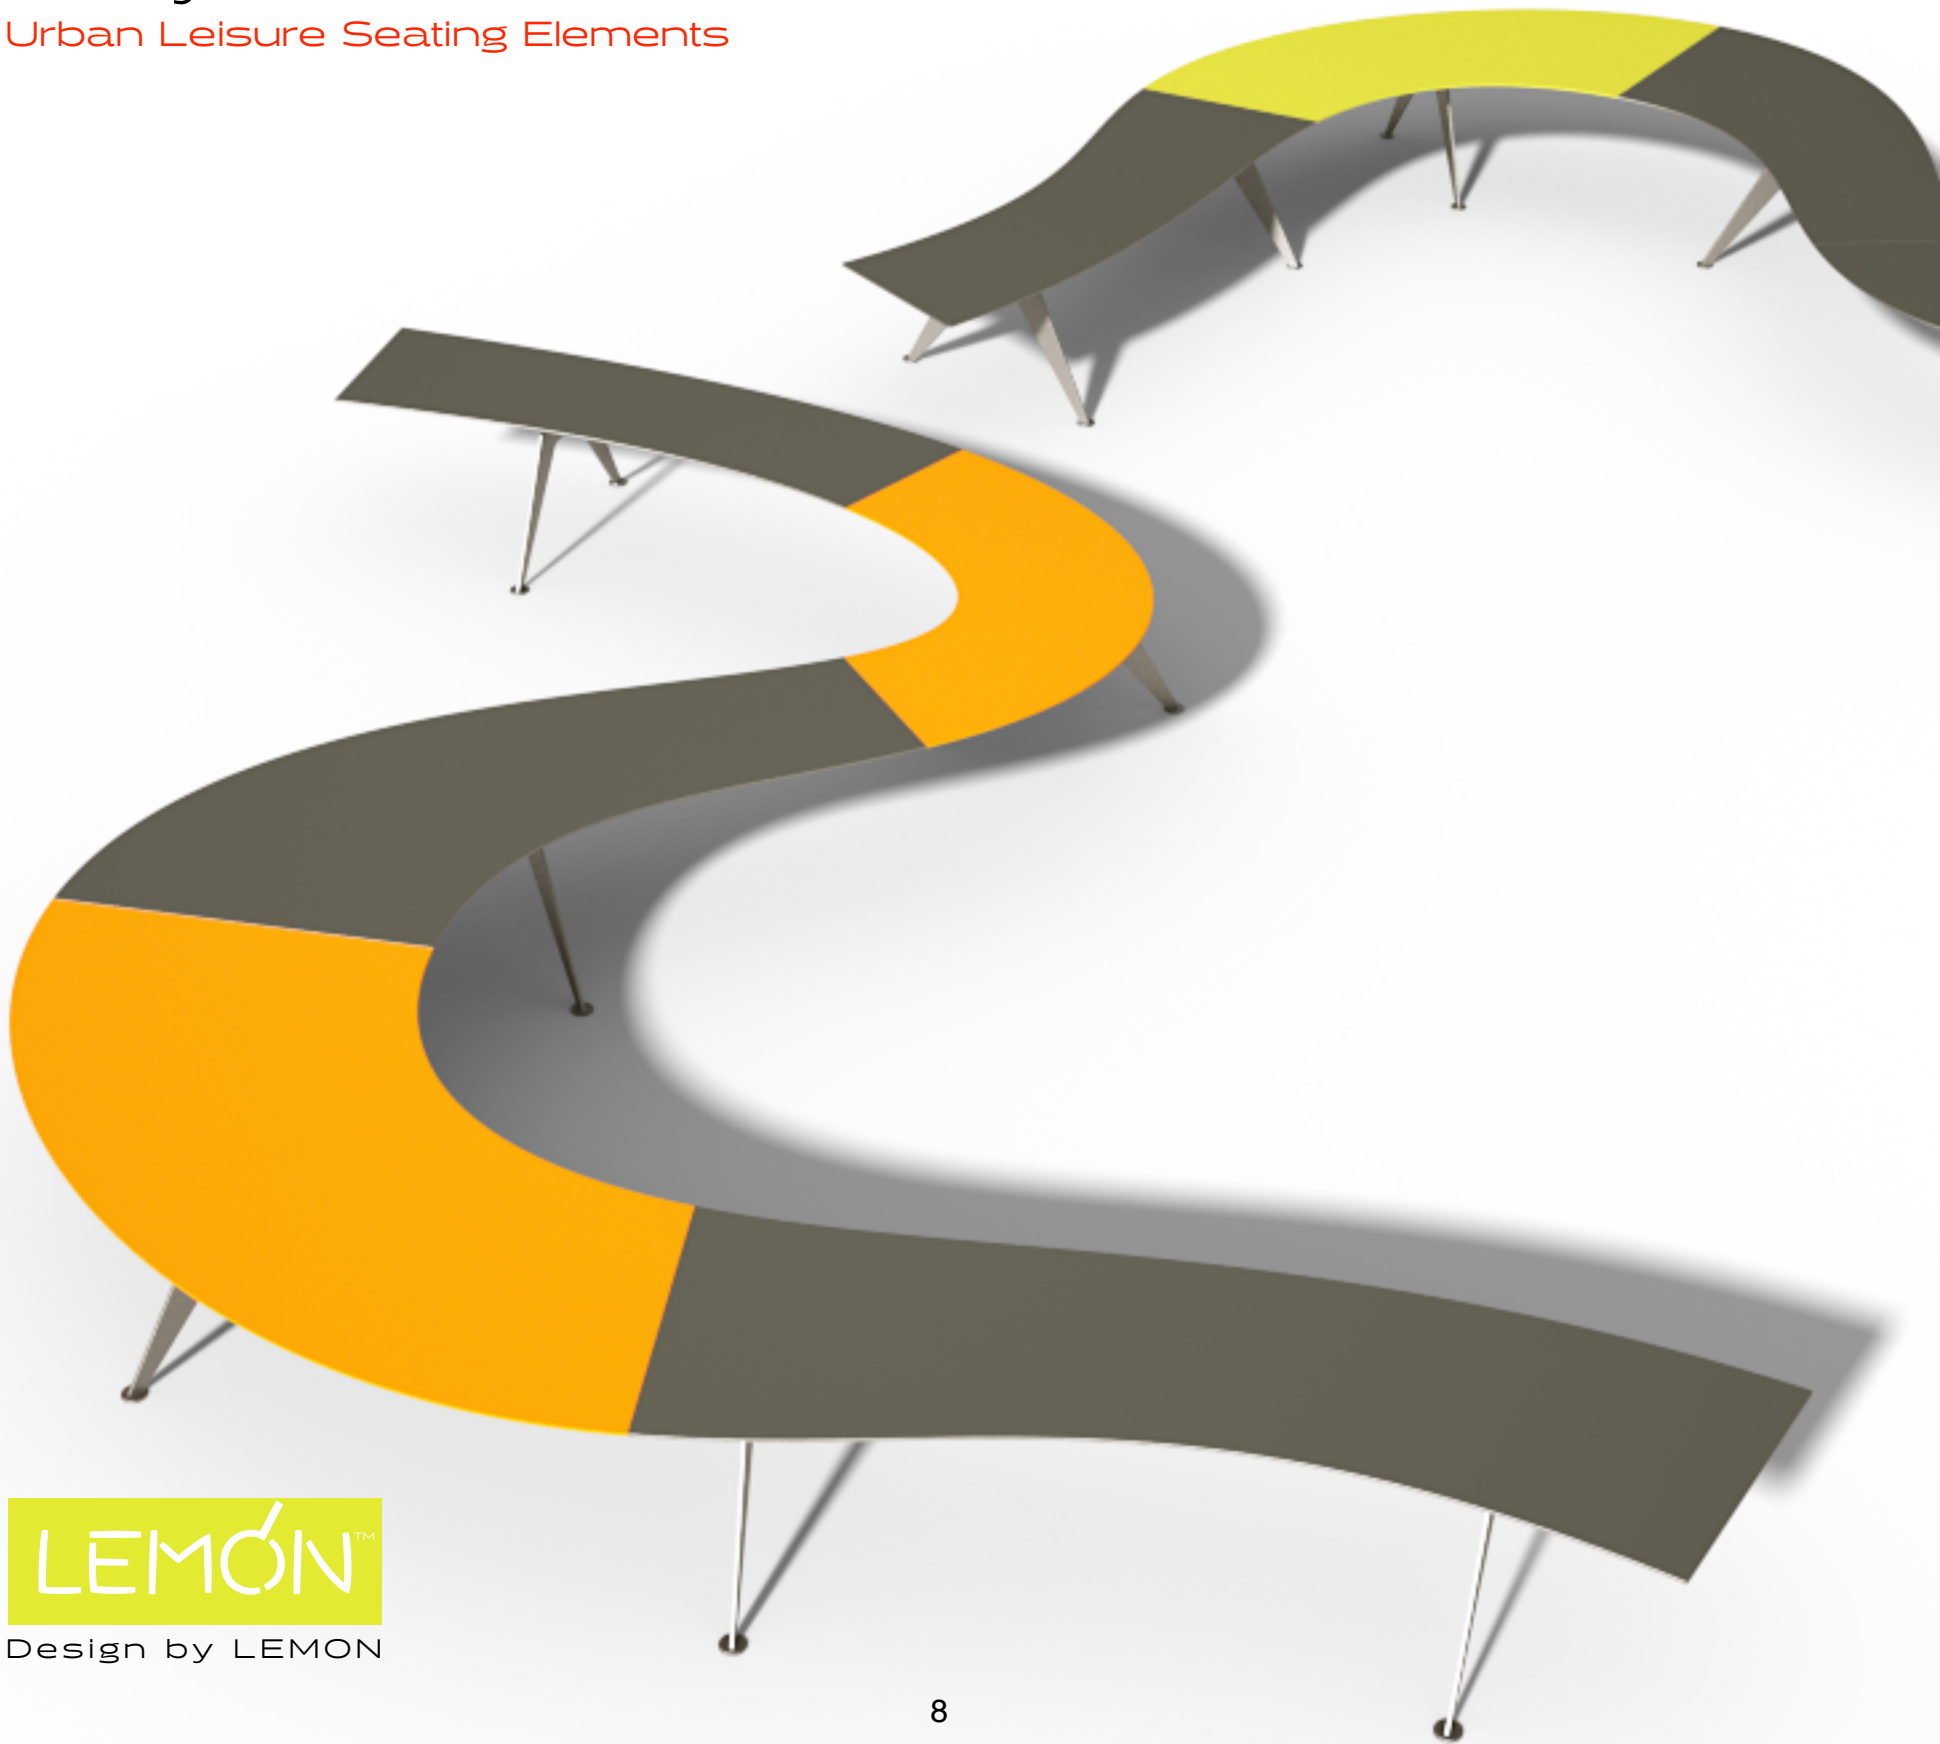

Infinity

Urban Leisure Seating Elements

Infinity is an elegant seating system for urban public spaces and garden environments. The system uses simple clean lines and made of high quality materials.

Design by LEMON

Infinity

Urban Leisure Seating Elements

T 1

Design by LEMON

Infinity T1
Urban Leisure Seating Elements

LEMÓN™
Design by LEMON

Infinity T1
Urban Leisure Seating Elements

LEMÓN™
Design by LEMON

Infinity T1
Urban Leisure Seating Elements

LEMÓN™
Design by LEMON

Infinity T1

Urban Leisure Seating Elements

Design by LEMON

Infinity T1

Urban Leisure Seating Elements

LEMÓN™