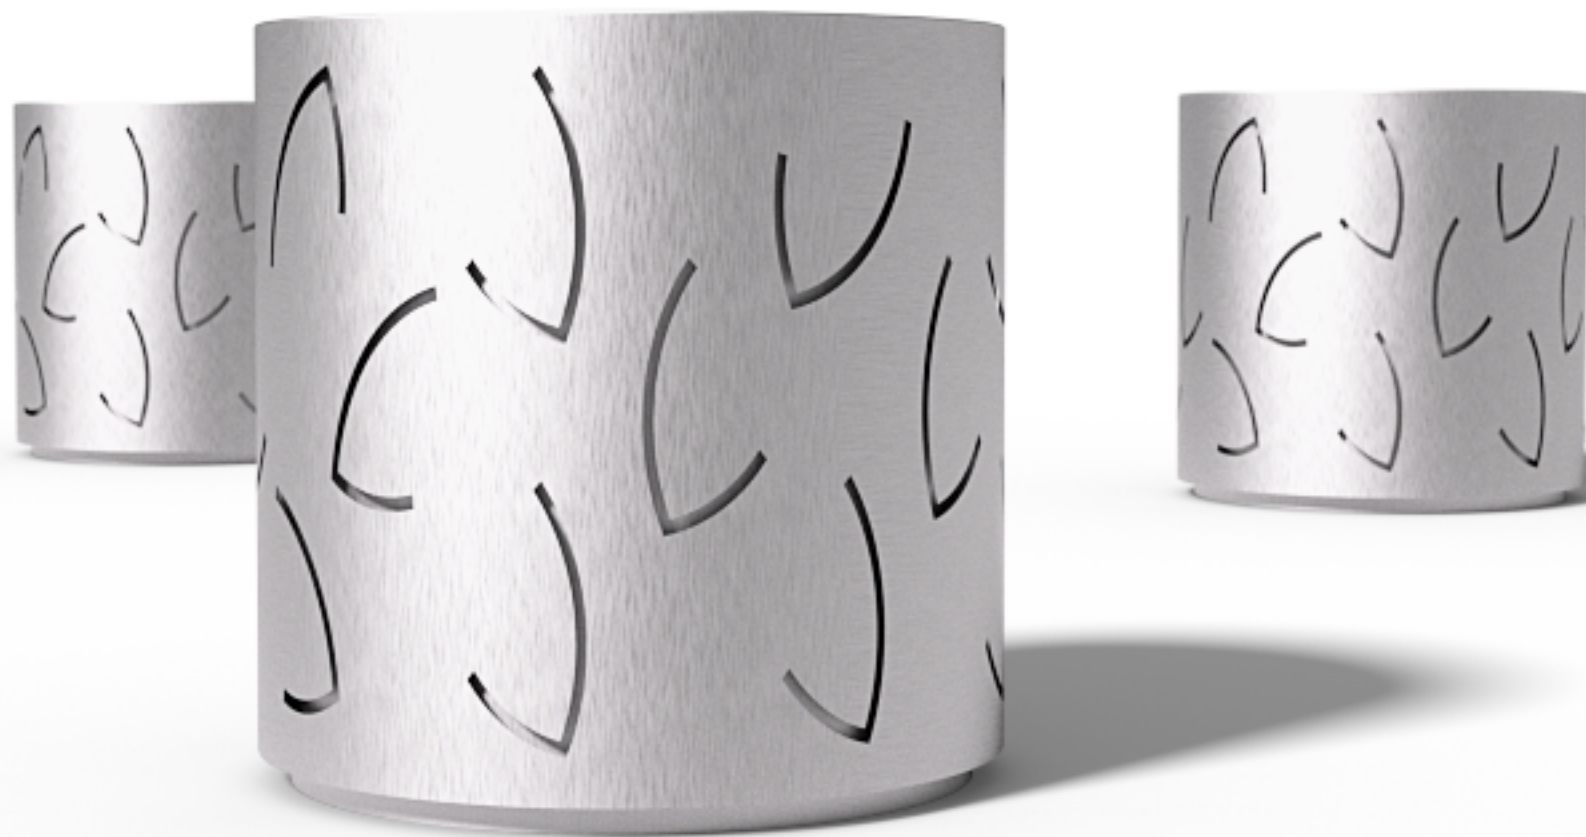

Iris T1

Plants Container System

LEMÓN™
Design by LEMON