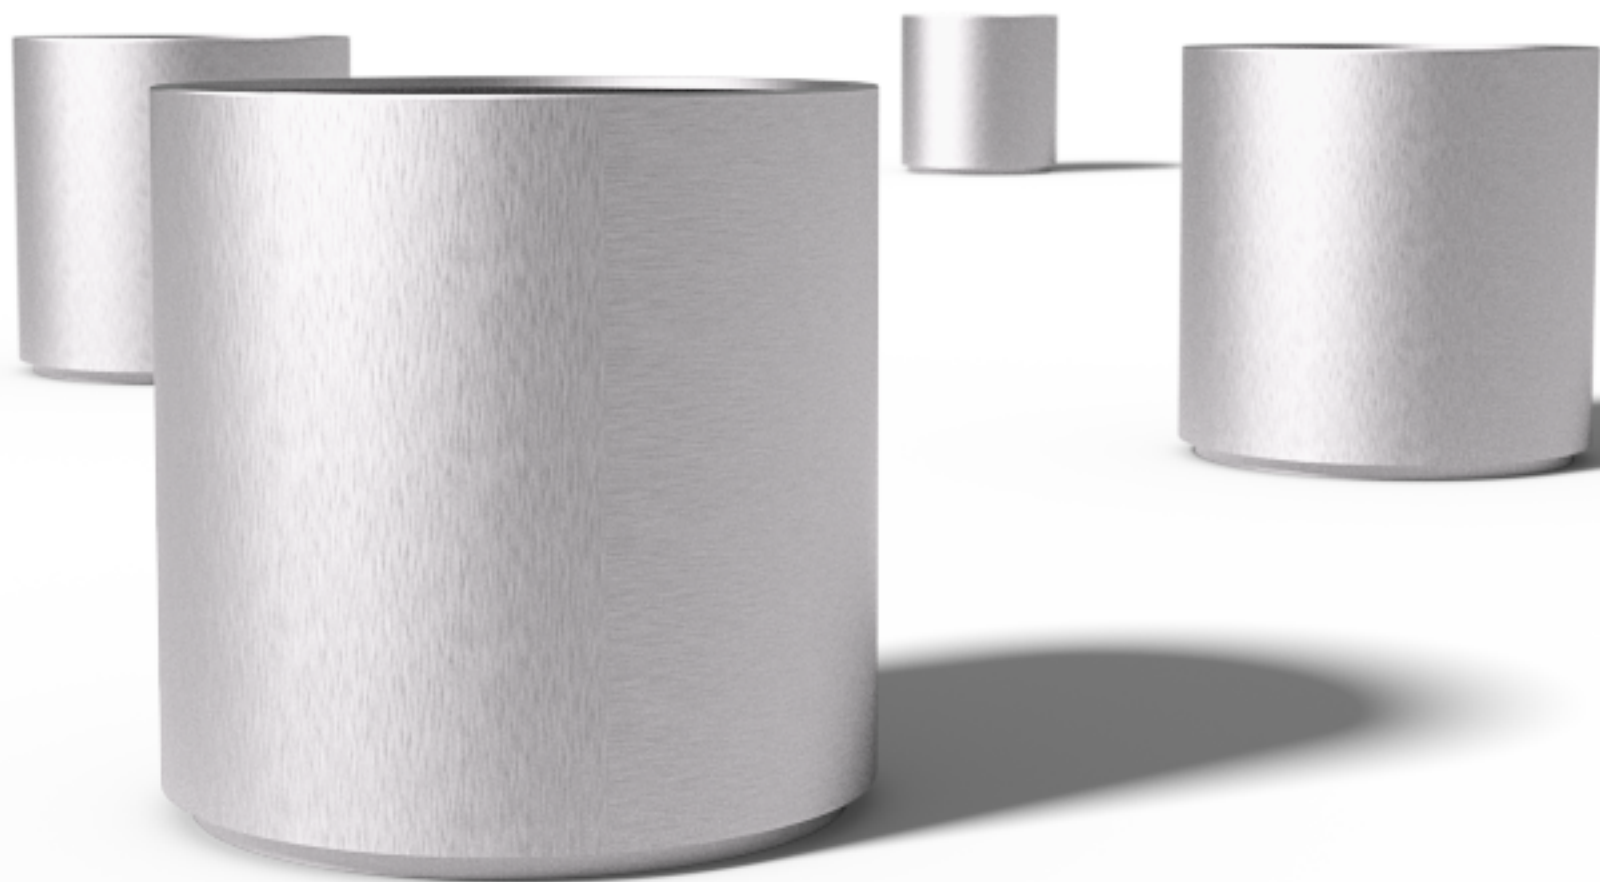

Iris T1

Plants Container System

LEMÓN™

Design by LEMON