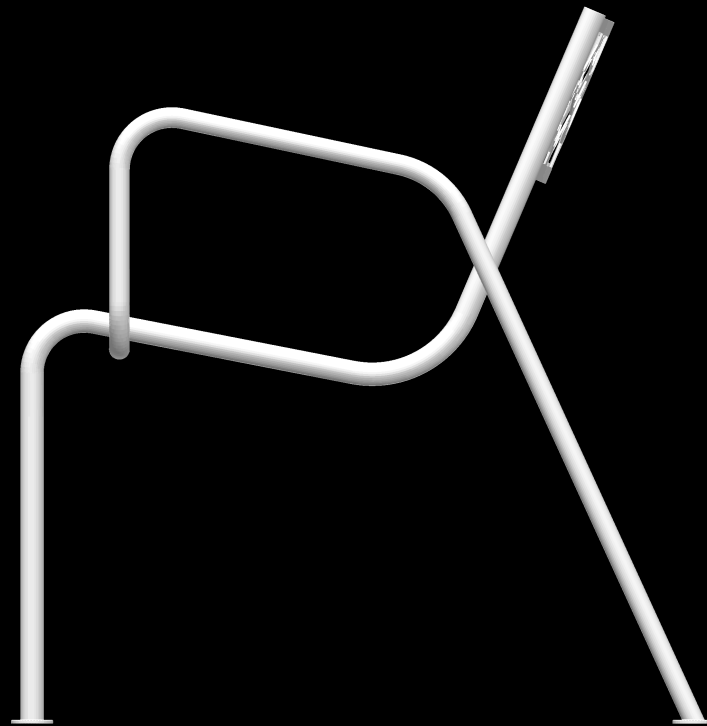

Laos

Urban Leisure Seating Elements

T 1

LEMÓN™

Design by LEMON

COPYRIGHT © LEMON - UPSCALE URBAN FURNITURE LTD. 1995. ALL RIGHTS RESERVED.

w w w . l e m o n - c o l l e c t i o n . c o m