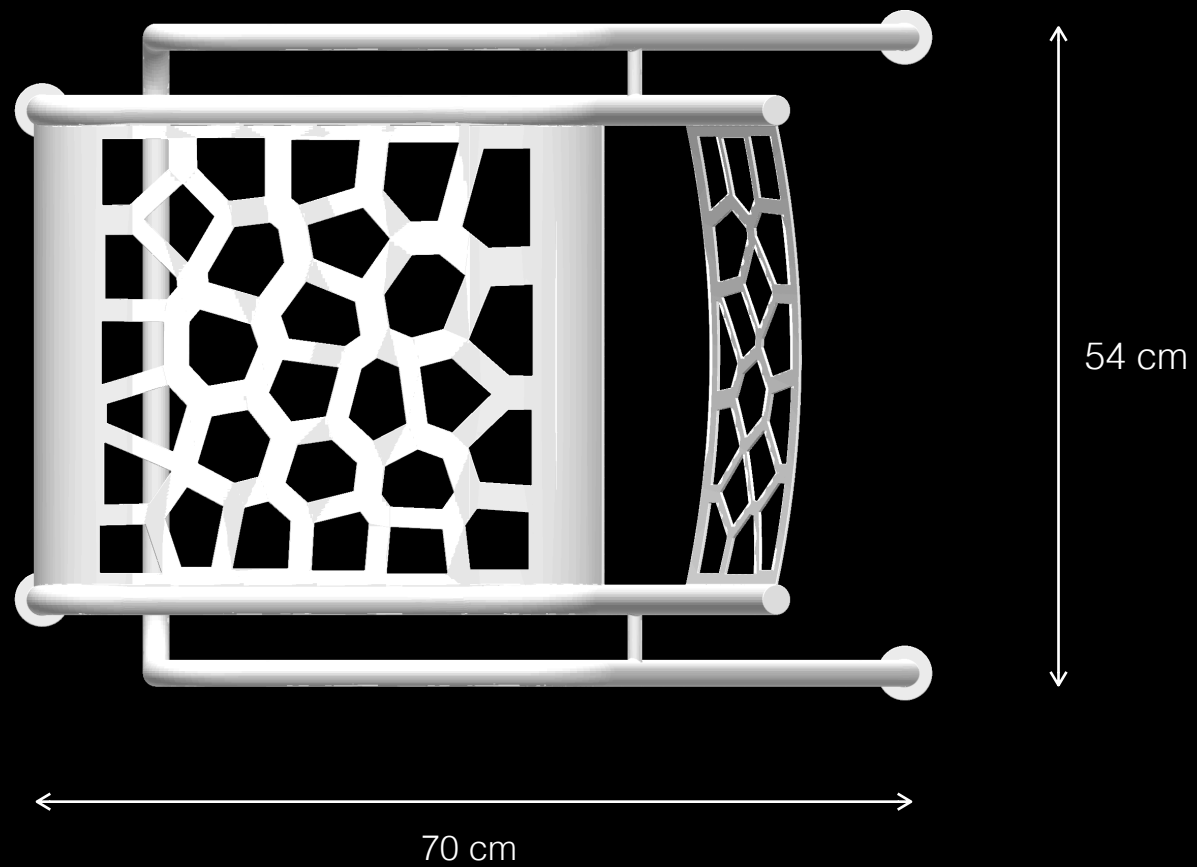

8

Materials & Finishes

Base: Epoxy/Polyester Coated Metal

/Brushed Stainless Steel

Seats / Backs: Epoxy/Polyester Coated Metal

/Anodised Aluminum

/Brushed Stainless Steel

U P S C A L E
U R B A N
F U R N I T U R E