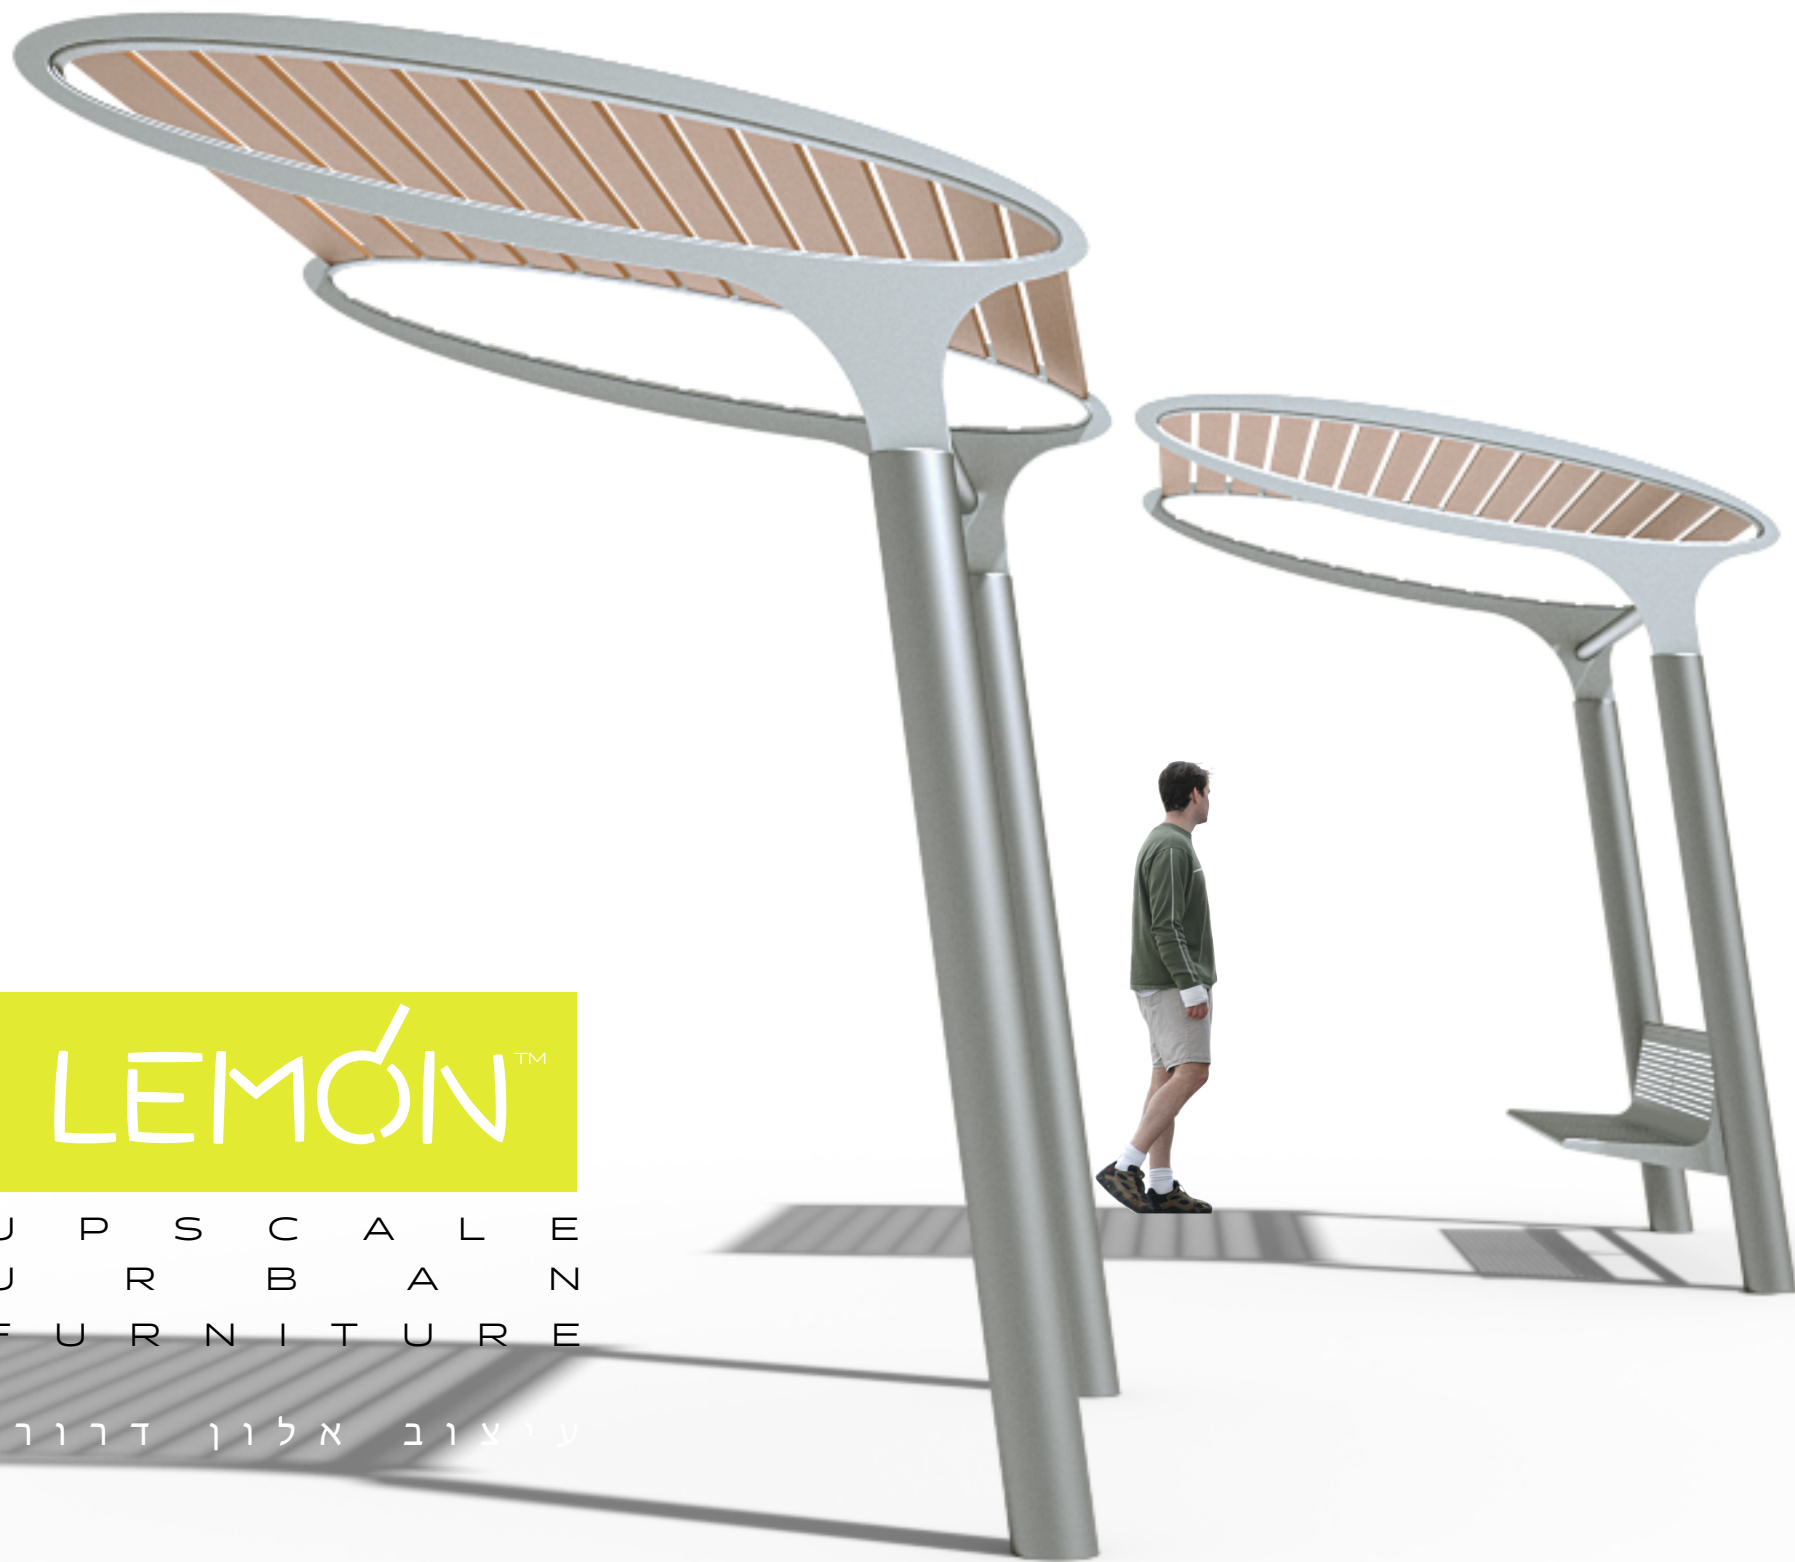

Loop

Shading System for Urban Spaces

LEMÓN™

U P S C A L E
U R B A N
F U R N I T U R E

עיצוב אלון דרורי

www.lemon-collection.com