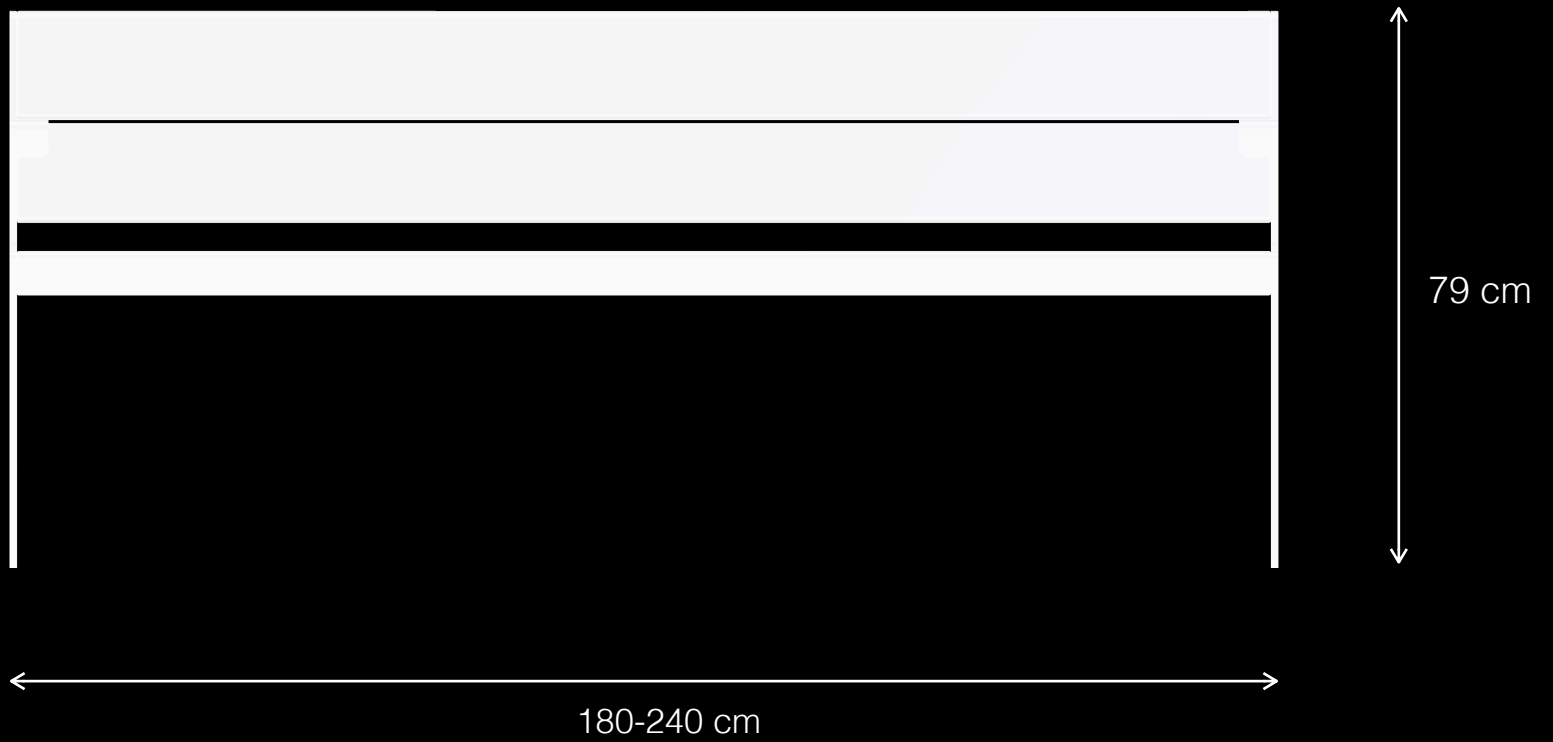

Urban Leisure Seating Elements

LEMÓN™
Design by LEMON

Magis T1

Urban Leisure Seating Elements

LEMÓN™
Design by LEMON

Magis T1

Urban Leisure Seating Elements

LEMÓN™
Design by LEMON