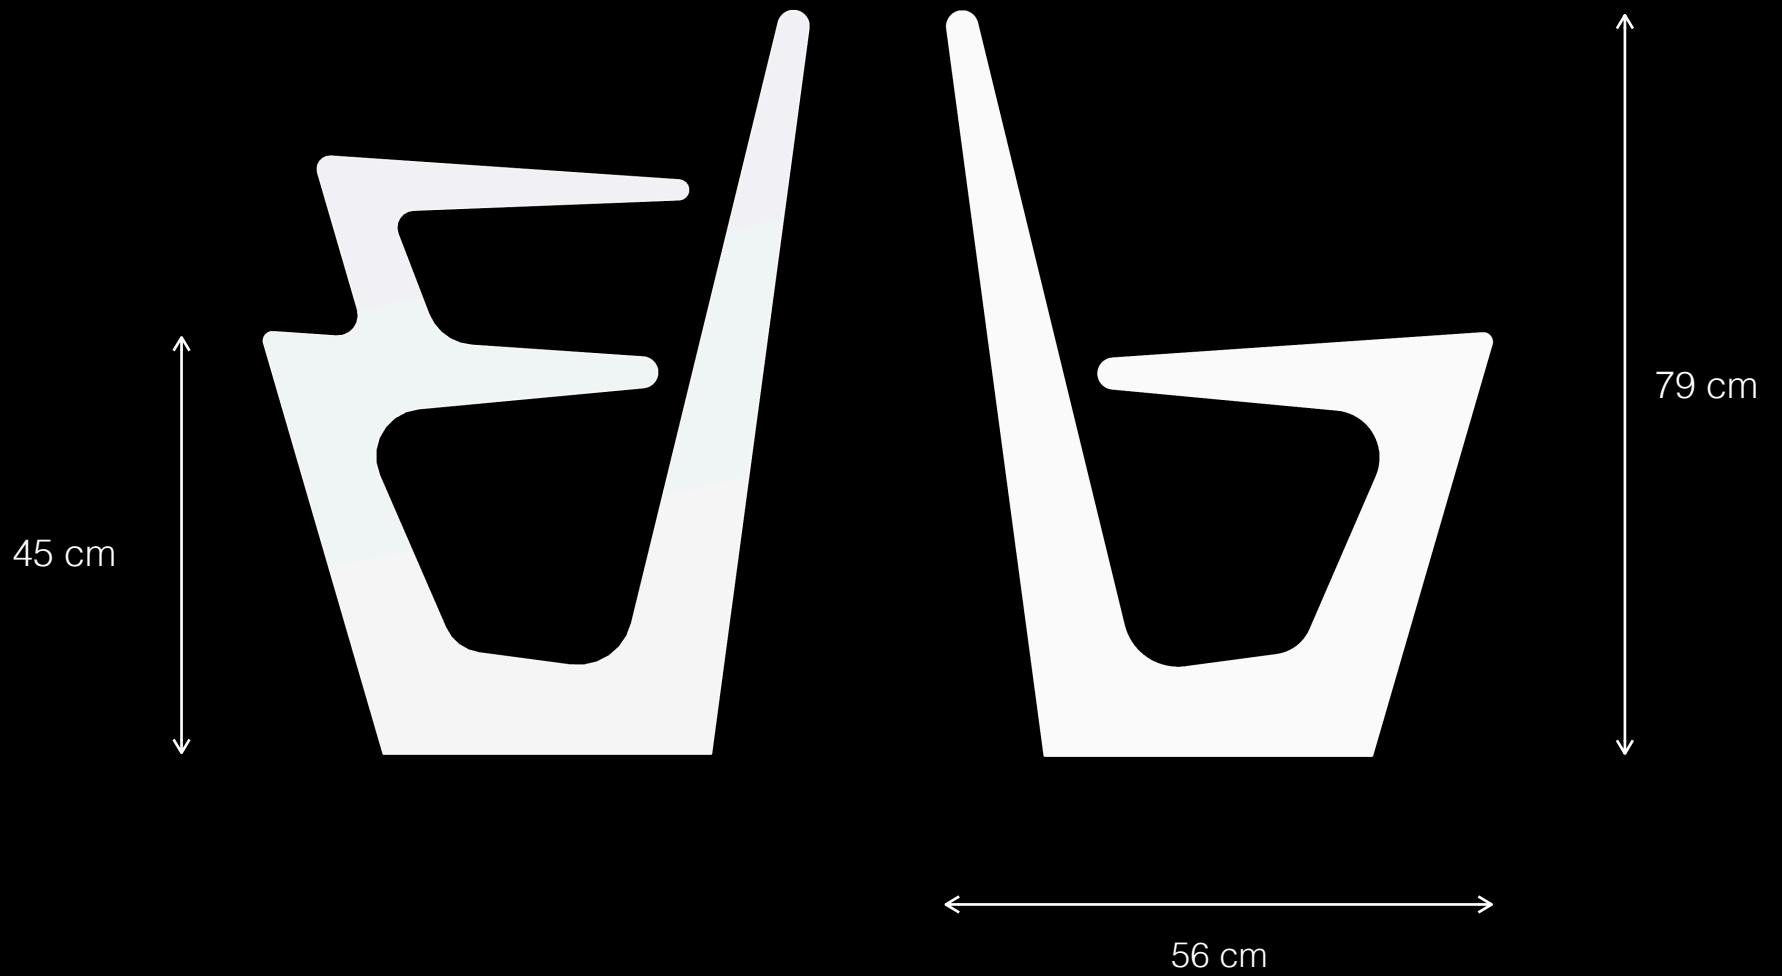

Urban Leisure Seating Elements

LEMÓN™
Design by LEMON

Magis T1

Urban Leisure Seating Elements

LEMÓN™
Design by LEMON

Magis T1

Urban Leisure Seating Elements

LEMÓN™
Design by LEMON