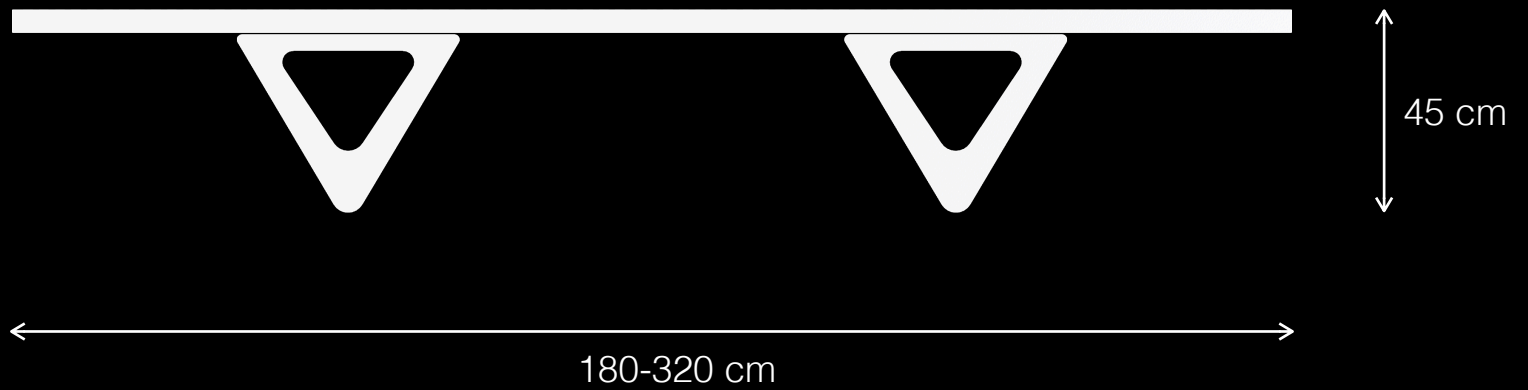

# Mango T1

Urban Leisure Seating Elements

LEMÓN™

Design by LEMON