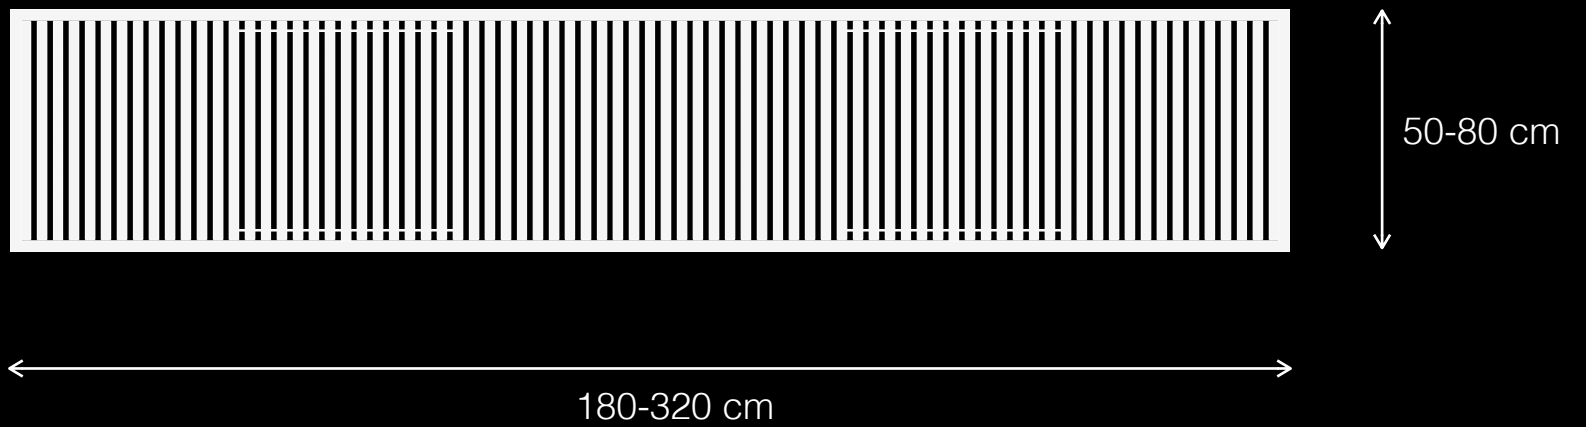

# Mango T1

Urban Leisure Seating Elements

LEMÓN™

Design by LEMON