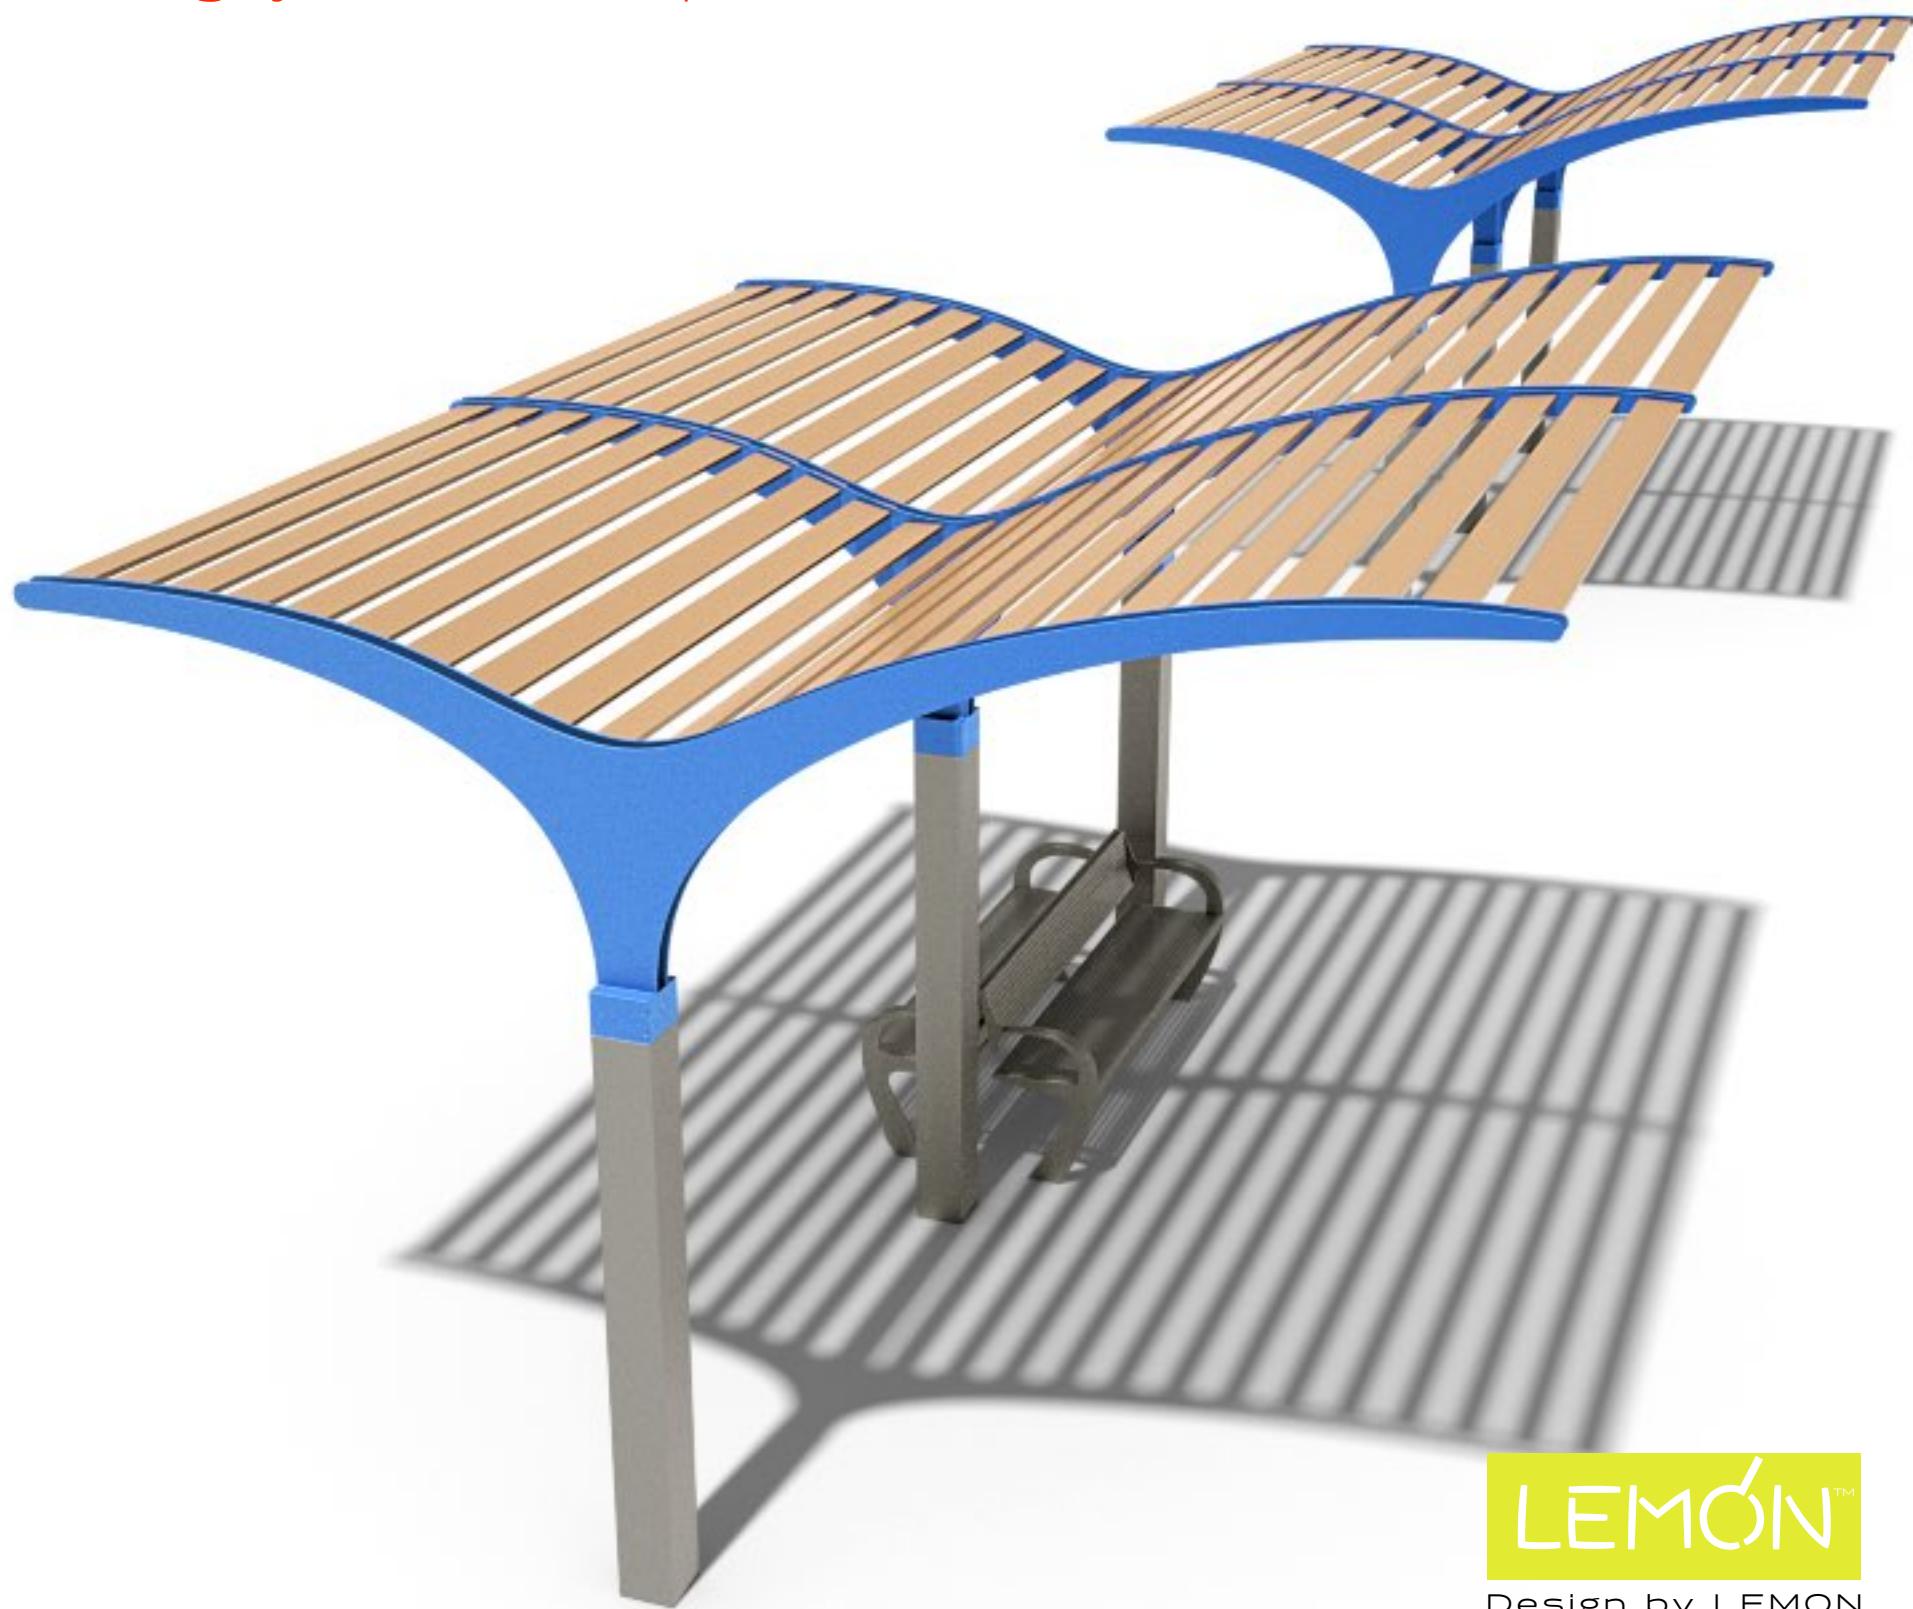

Mermaid T3

Shading System for Urban Spaces

LEMÓN™

Design by LEMON