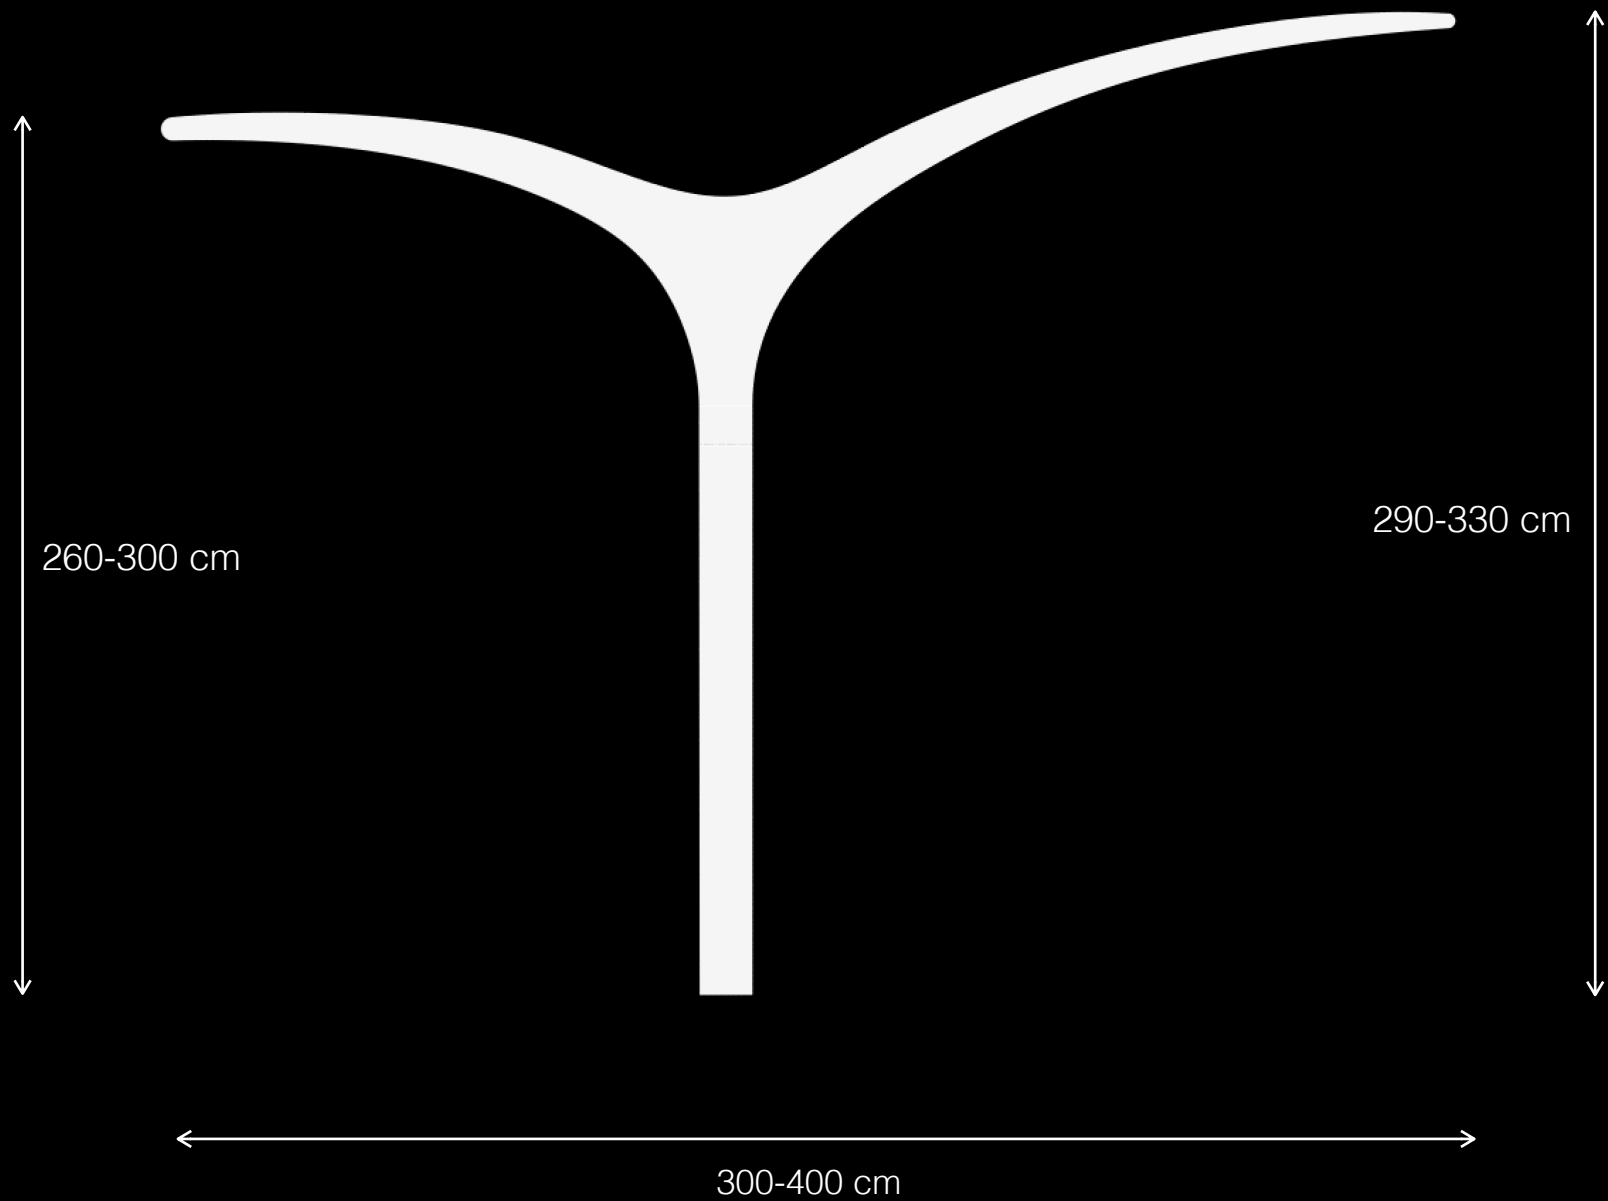

Design by LEMON

Mermaid T3

Shading System for Urban Spaces