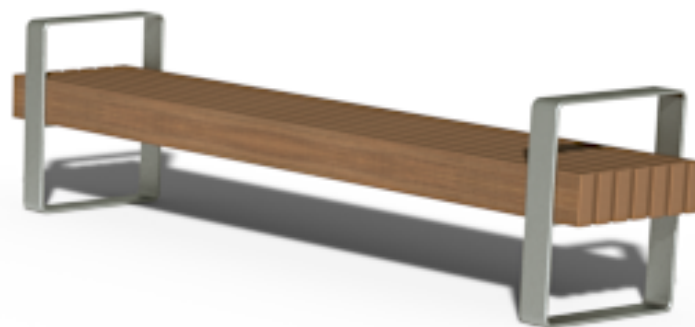

Mike T1

Urban Leisure Seating Elements

LEMÓN™
Design by LEMON