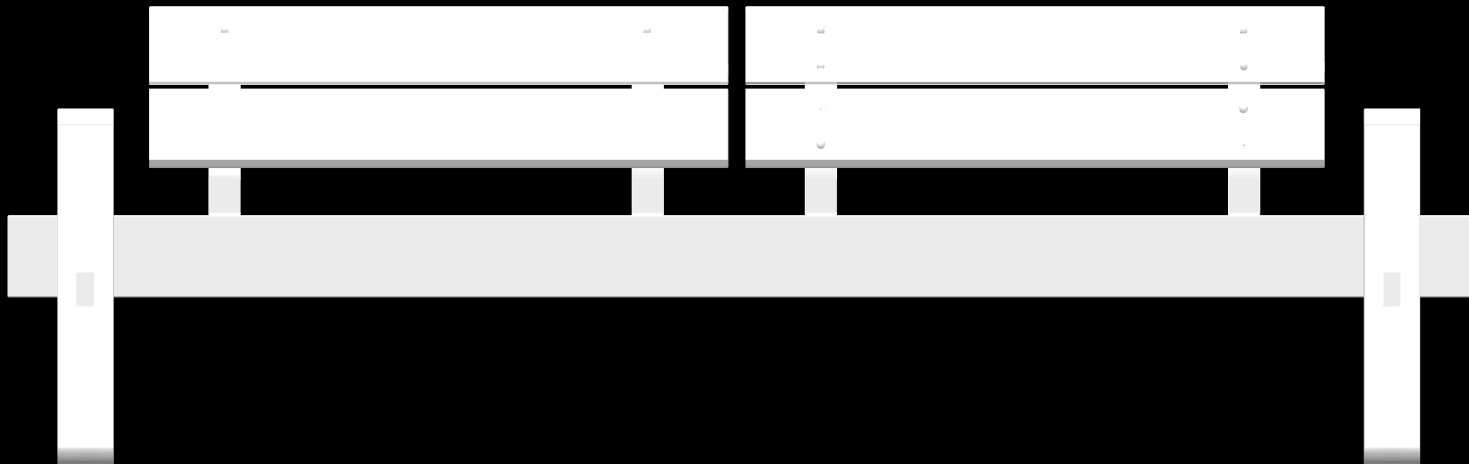

Mike

Urban Leisure Seating Elements

T 1

LEMON™
Design by LEMON