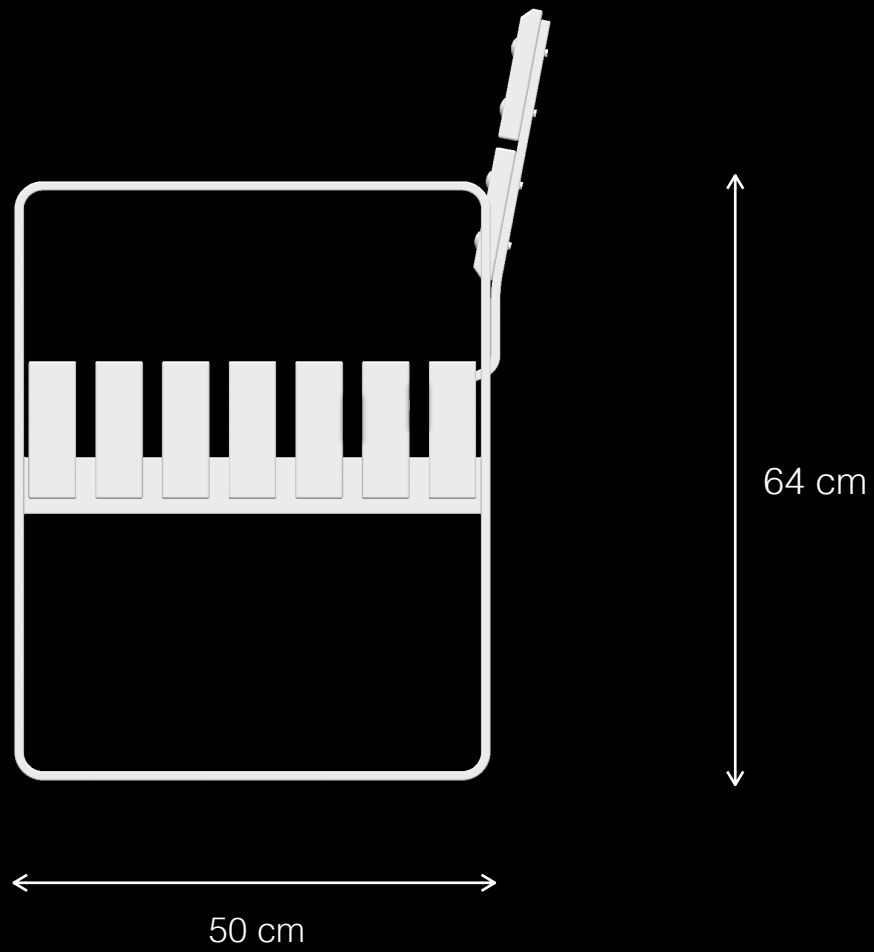

# Mike T1

Urban Leisure Seating Elements

**LEMÓN™**  
Design by LEMON