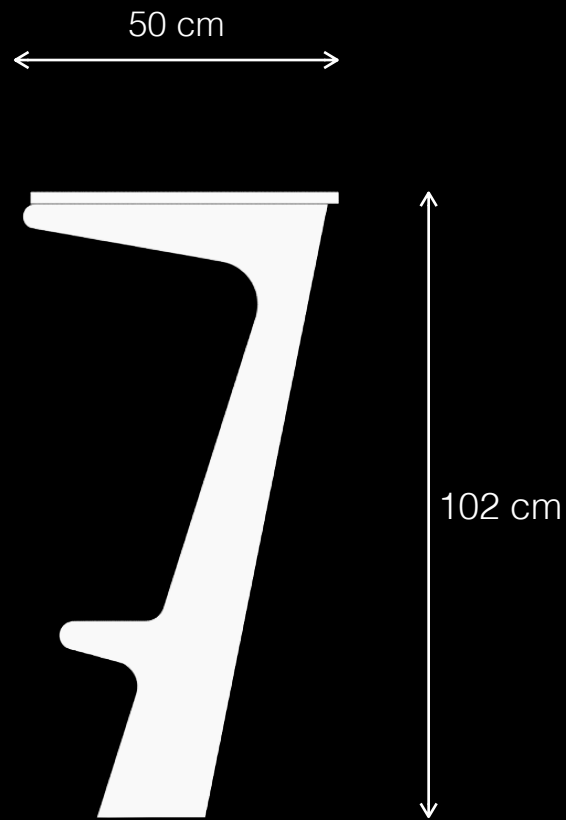

Design by LEMON

Nero T1
Urban Tables

LEMÓN™
Design by LEMON

Nero T1
Urban Tables

LEMÓN™

Design by LEMON

Materials & Finishes

Supports: Epoxy/Polyester Coated Metal