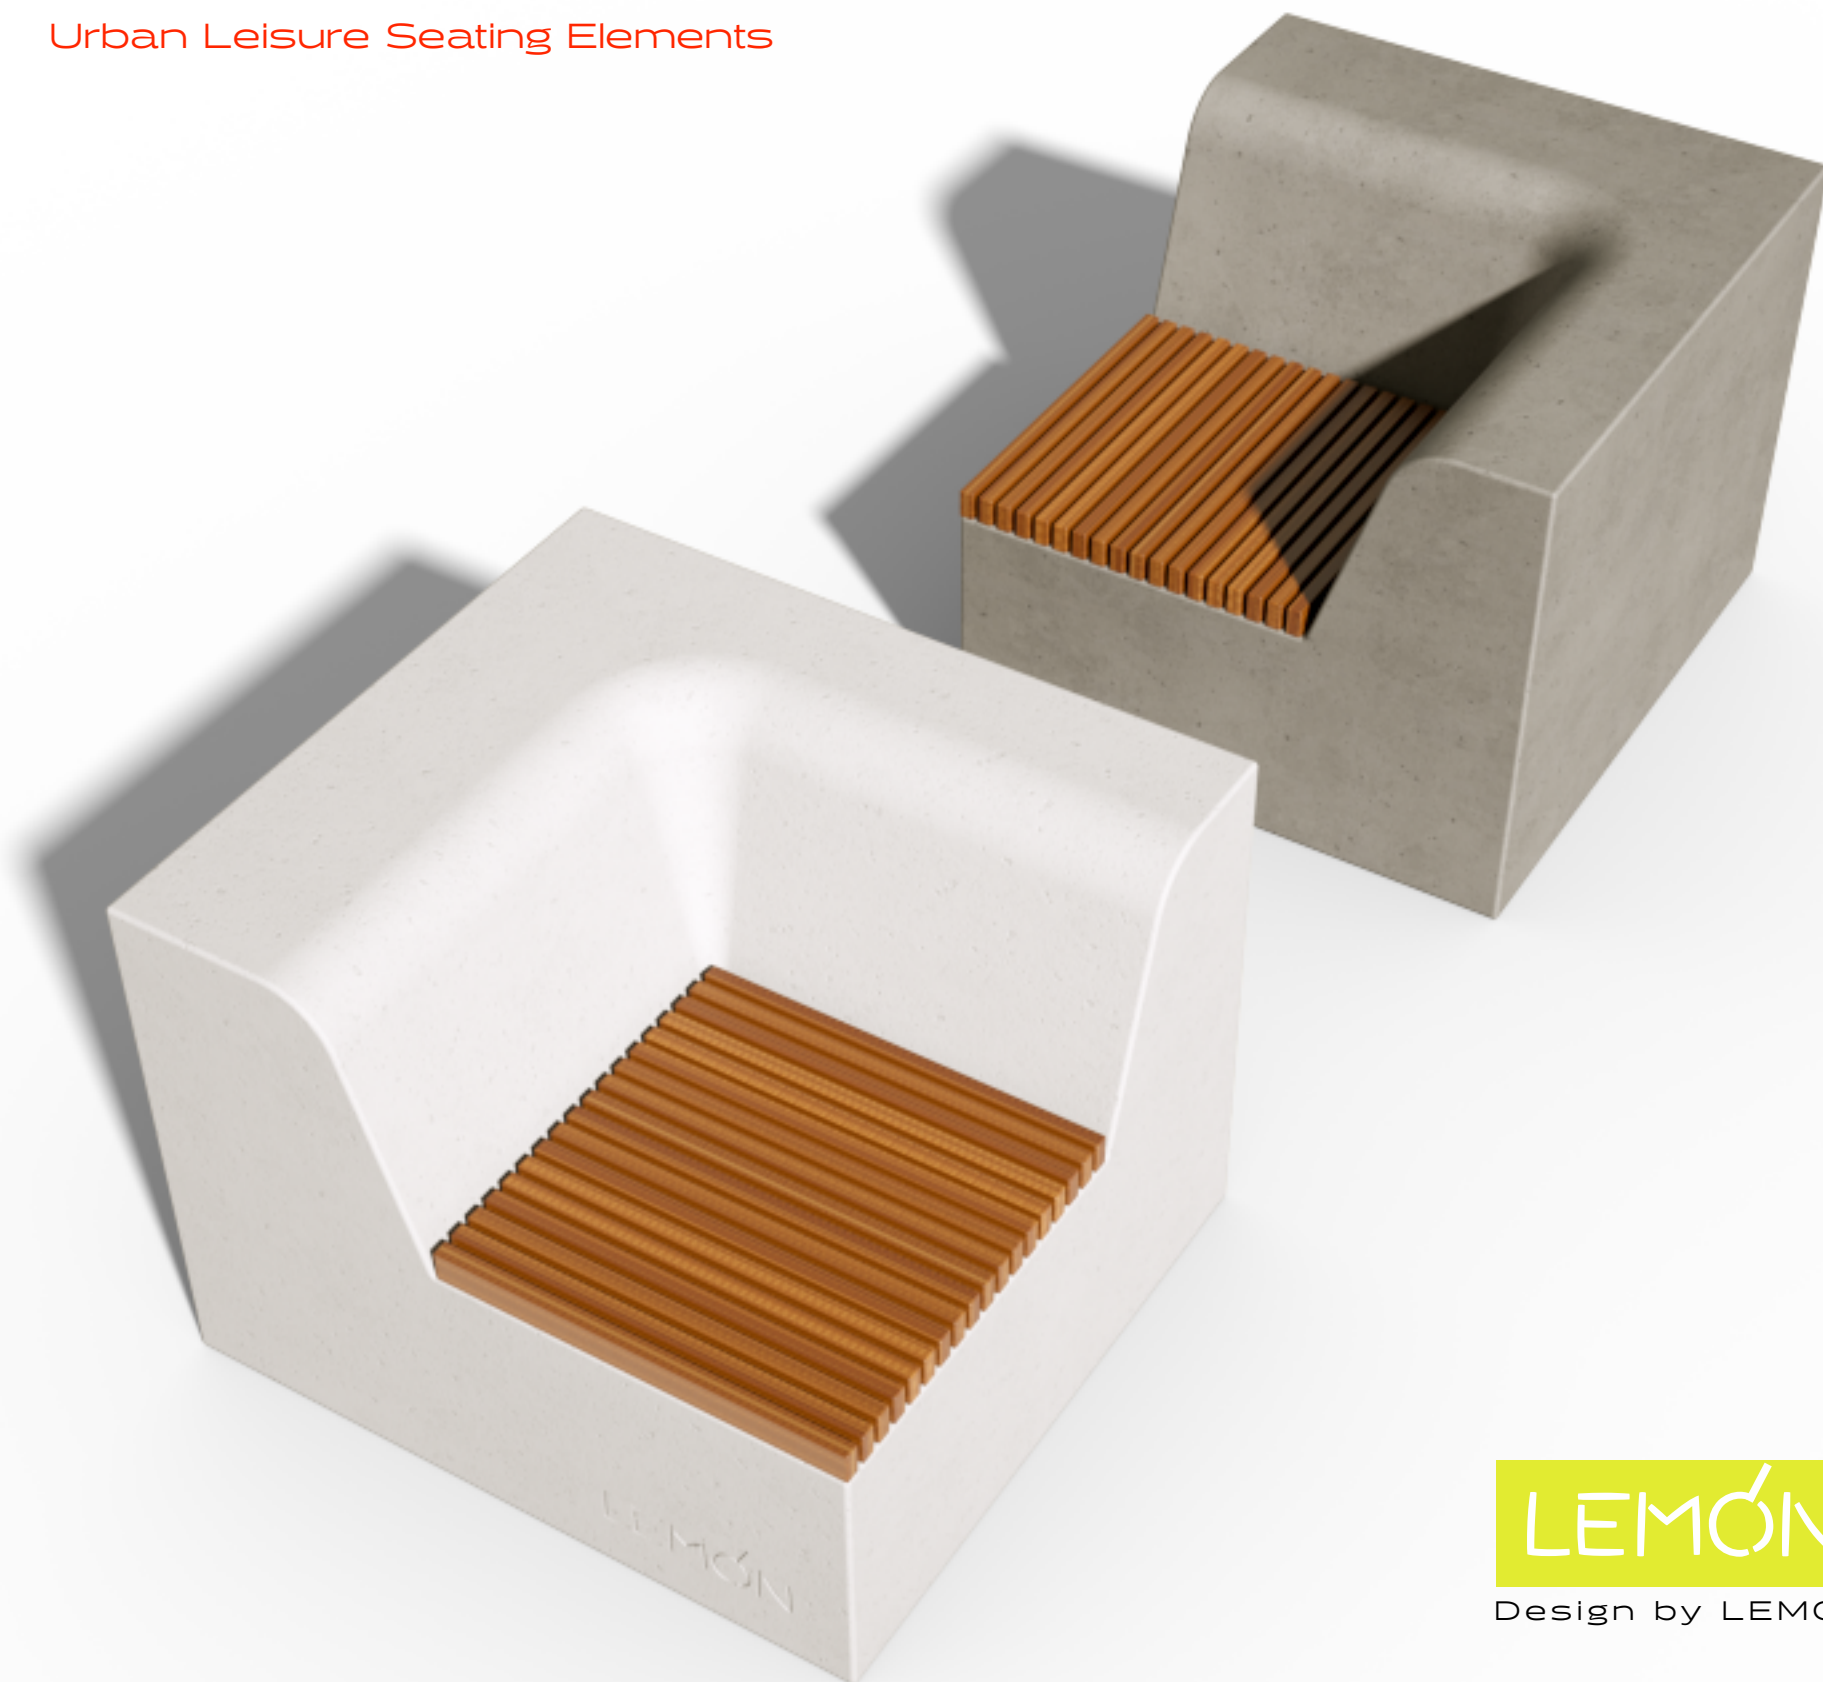

Omaha T1
Urban Leisure Seating Elements

LEMON™
Design by LEMON