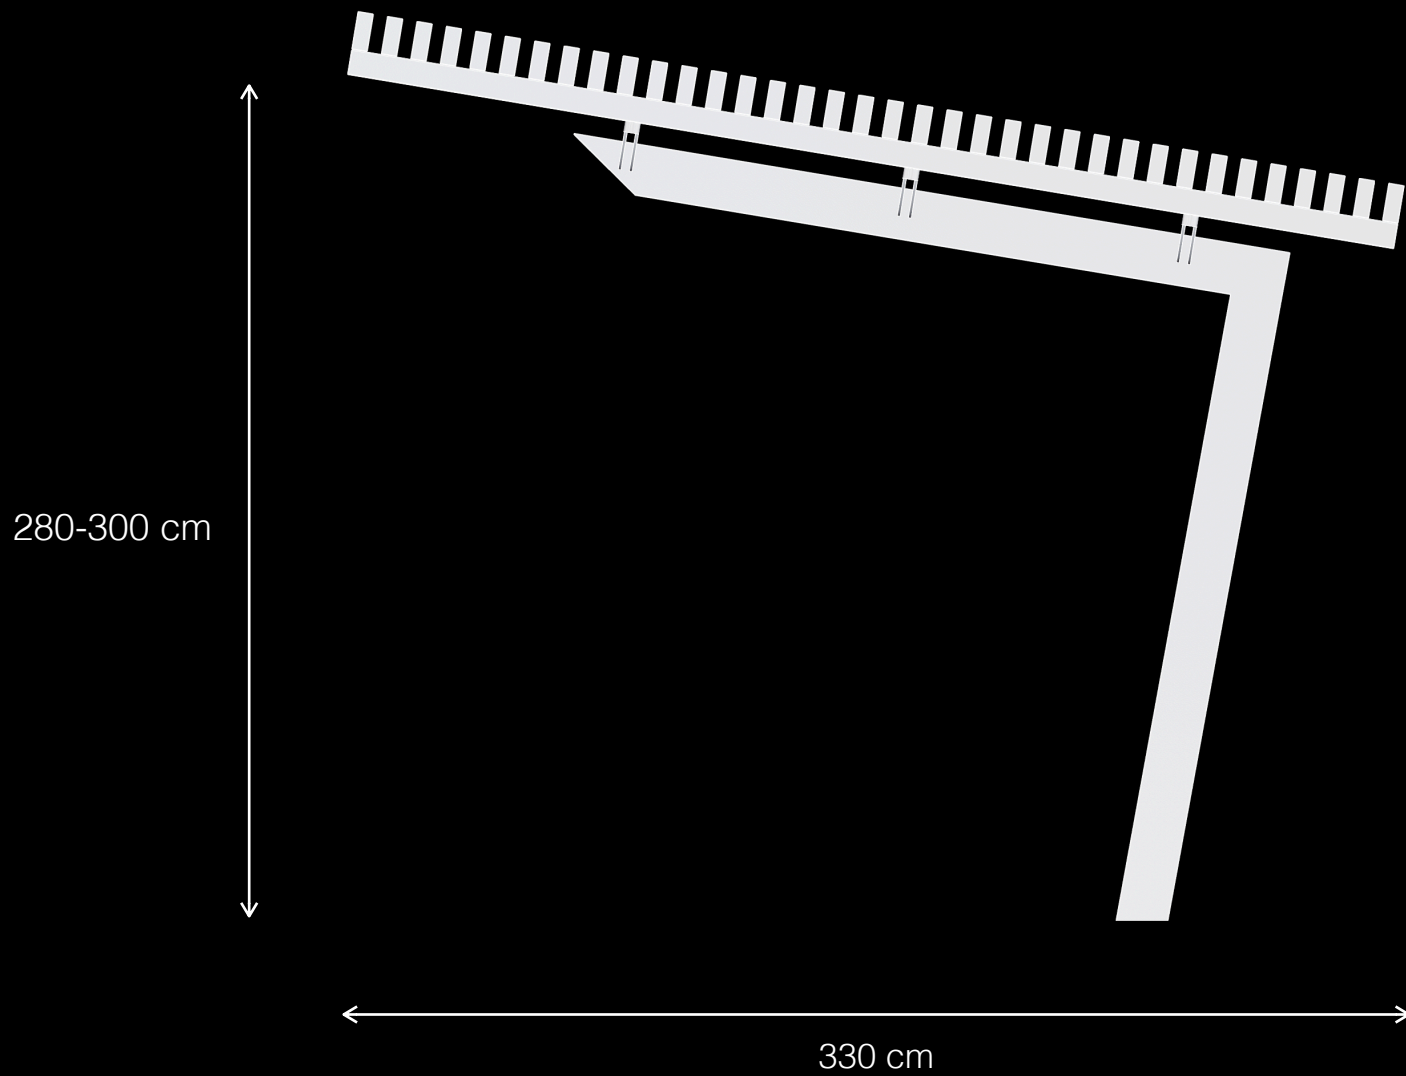

LEMÓN™

Design by LEMON

← 500 cm →

Materials & Finishes

Structure: Epoxy/Polyester Coated Metal

Shading: Wood
/Epoxy/Polyester Coated Metal

U P S C A L E
U R B A N
F U R N I T U R E

LEMON TLV: office@lemon-collection.com