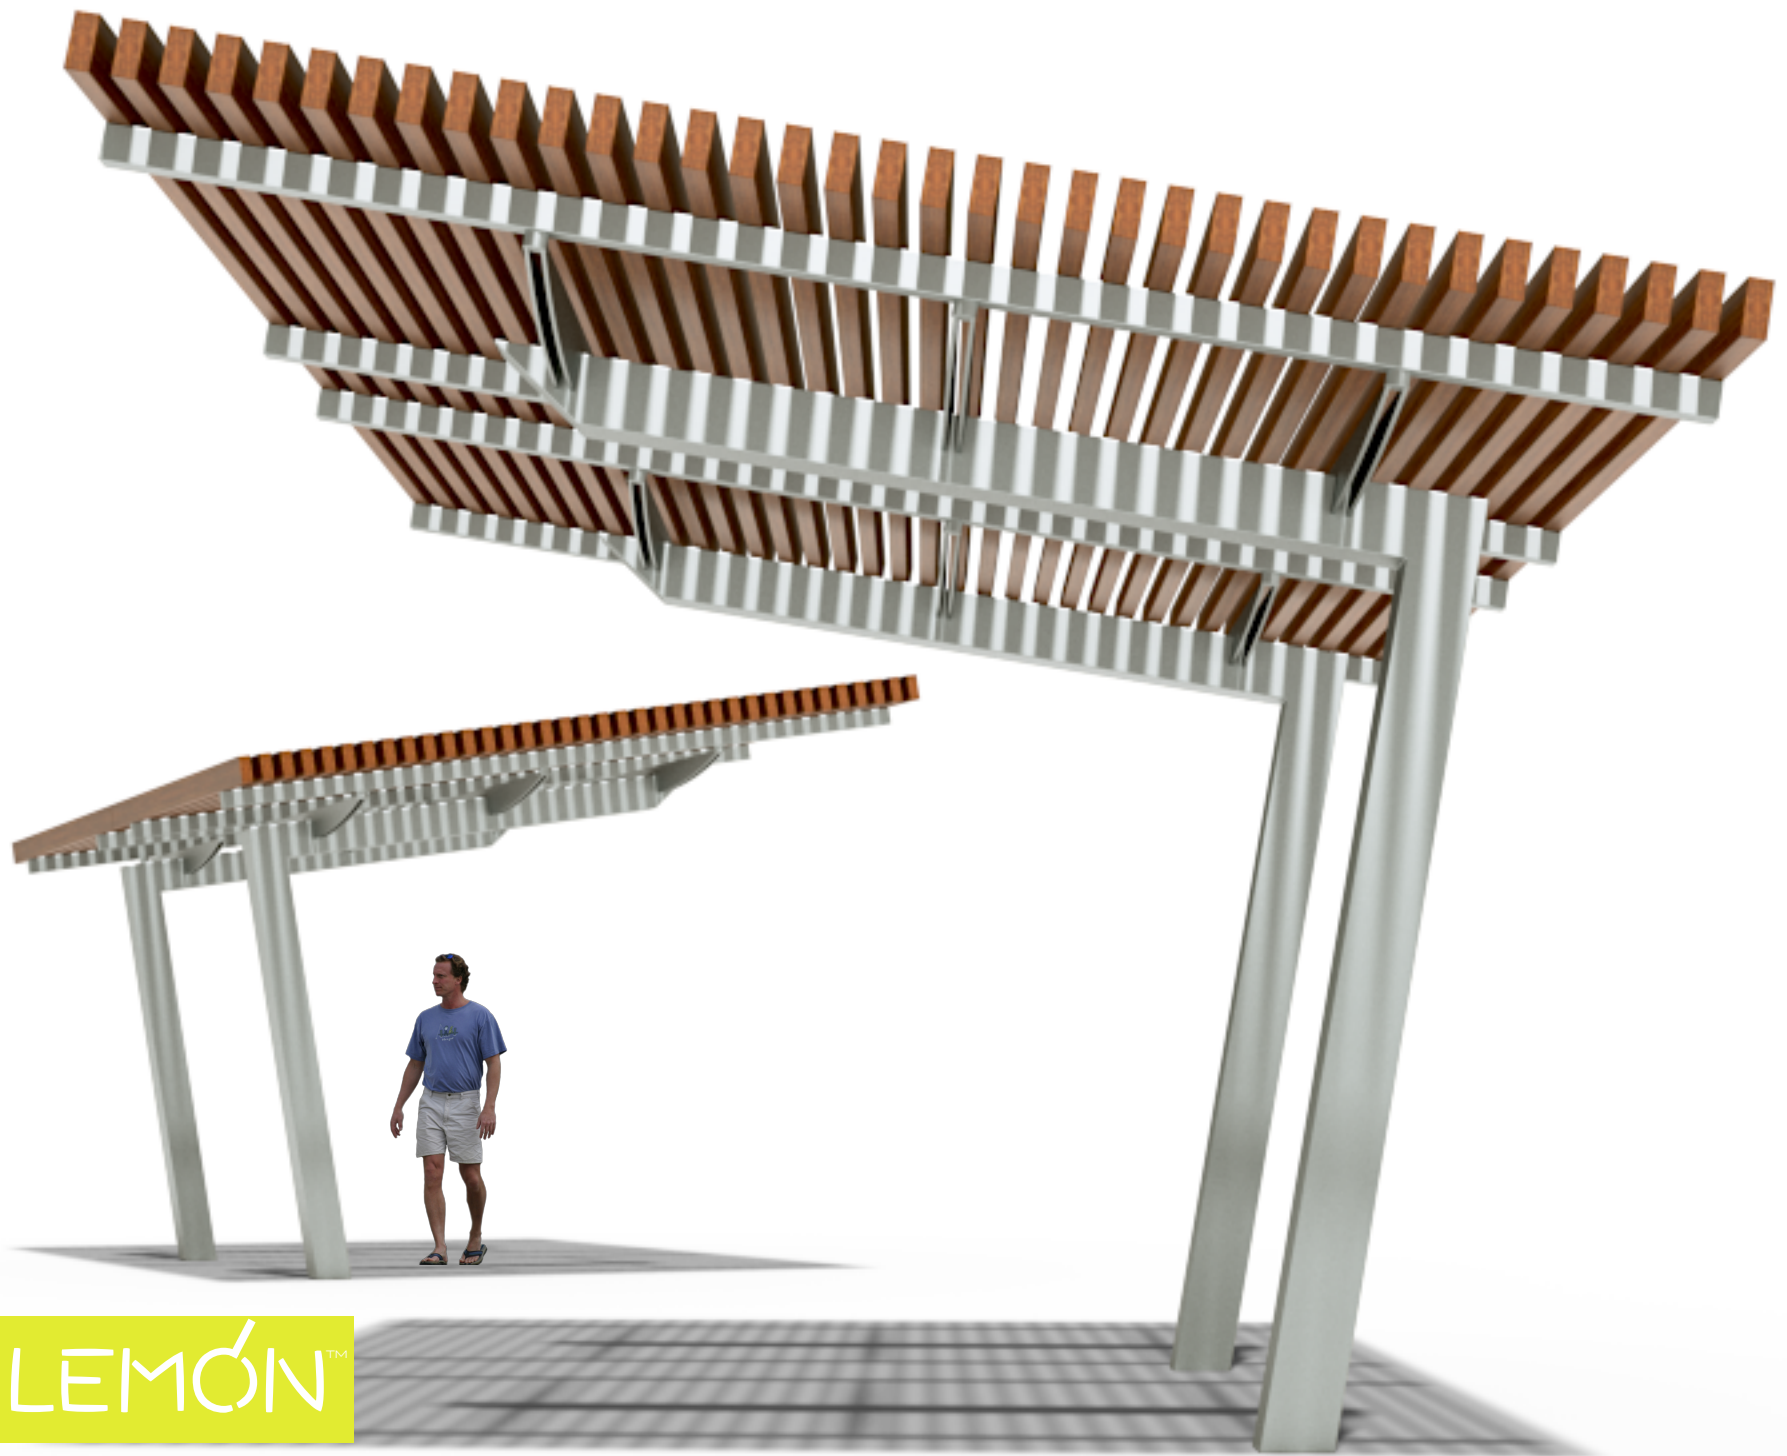

רִיחוּט אורבני ייחודי

Panorama

Shading System for Urban Spaces

T 1

LEMÓN™

Design by LEMON

Panorama T1

Shading System for Urban Spaces

LEMÓN™

Design by LEMON

Panorama T1

Shading System for Urban Spaces

LEMÓN™

Design by LEMON

Panorama T1

Shading System for Urban Spaces