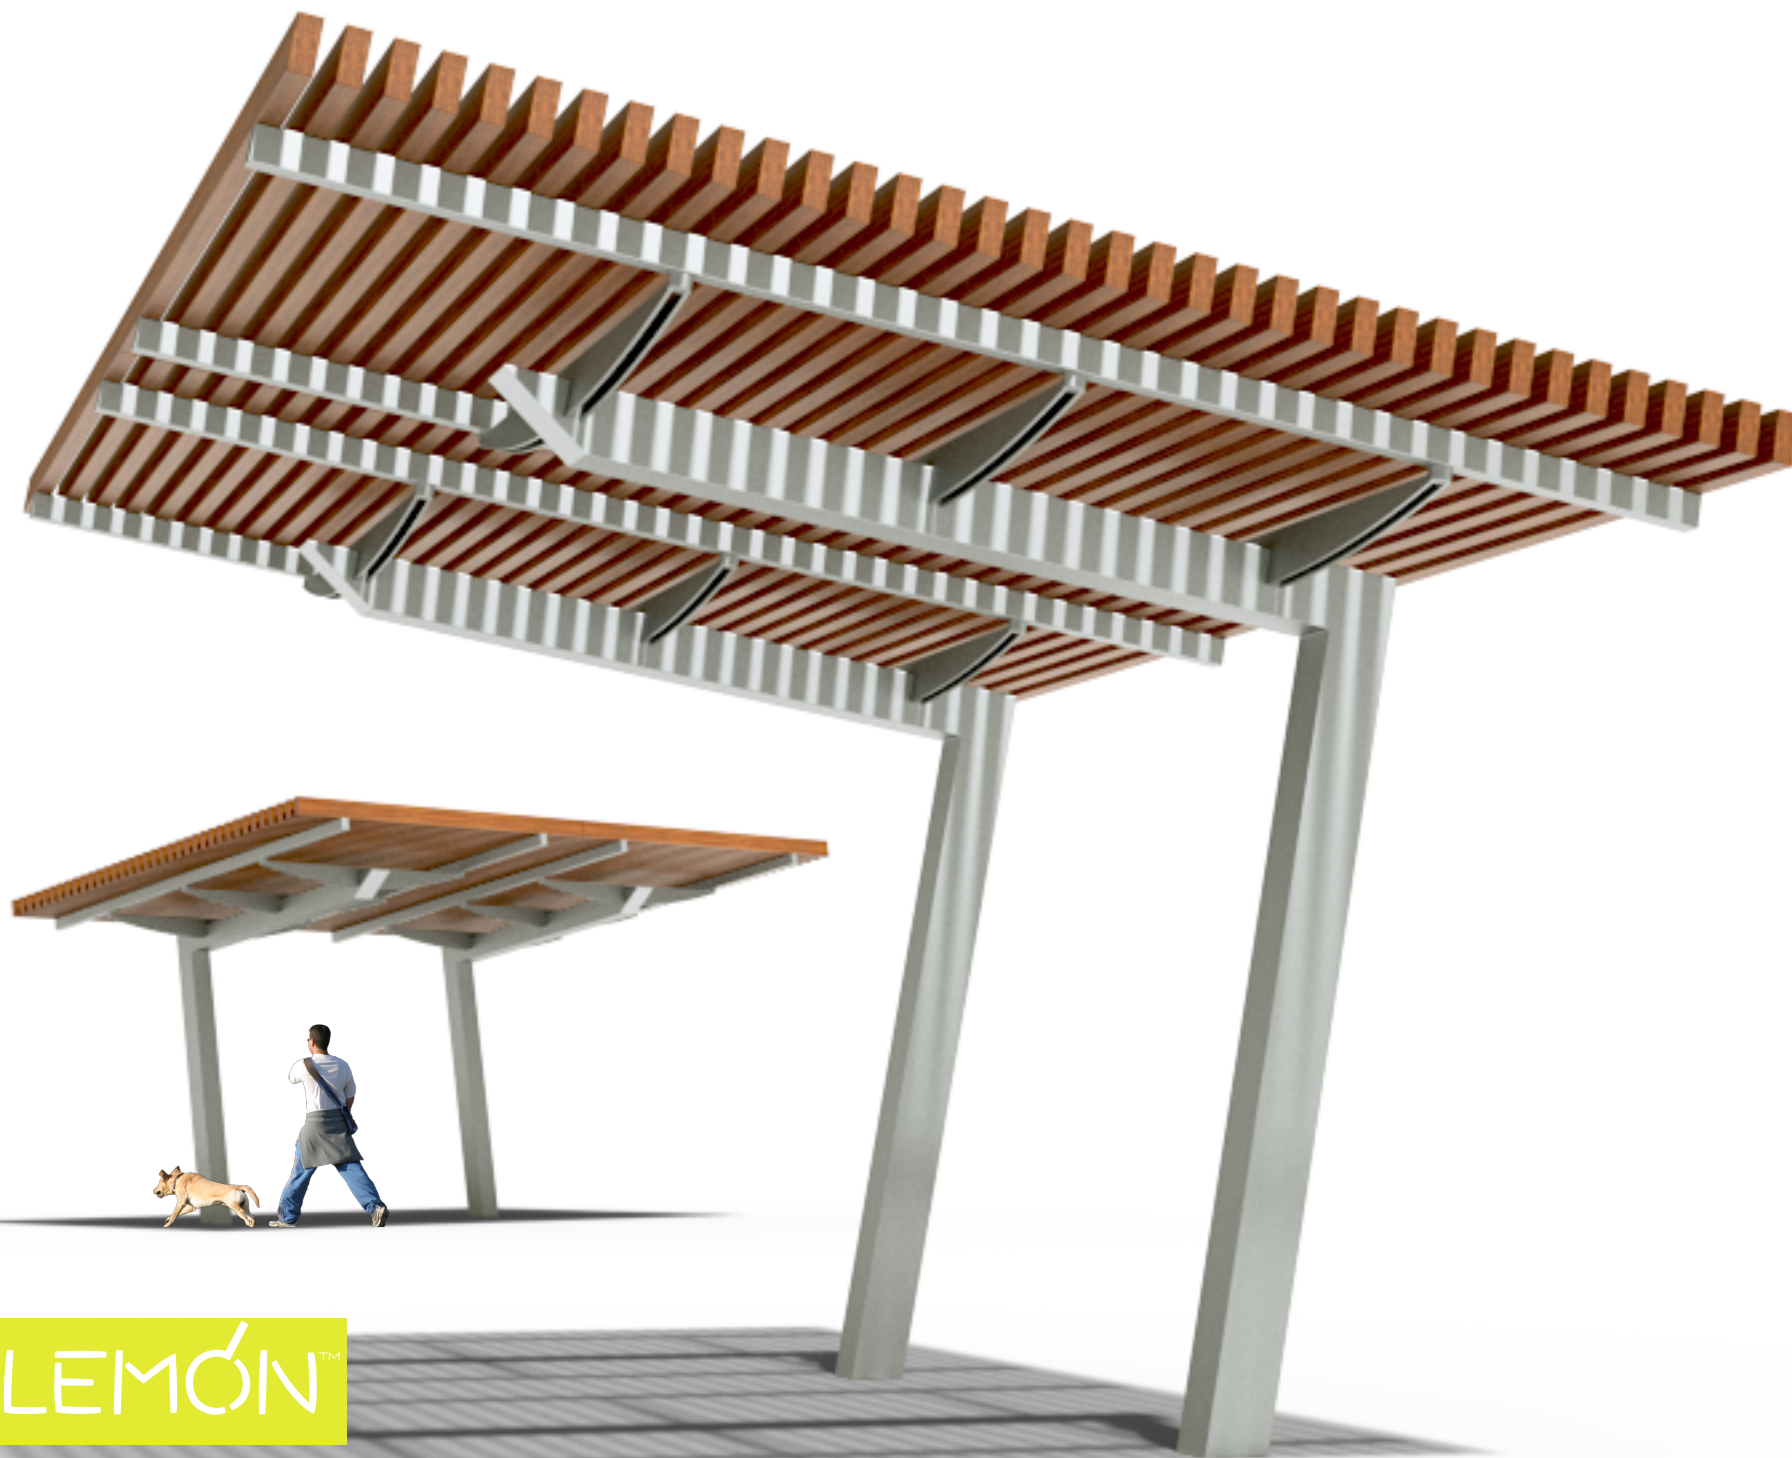

רִיחוּט אורבני ייחודי

Panorama

Shading System for Urban Spaces

T 1

LEMÓN™

Design by LEMON

Panorama T1

Shading System for Urban Spaces

LEMÓN™

Design by LEMON

Panorama T1

Shading System for Urban Spaces

LEMÓN™

Design by LEMON

Panorama T1

Shading System for Urban Spaces