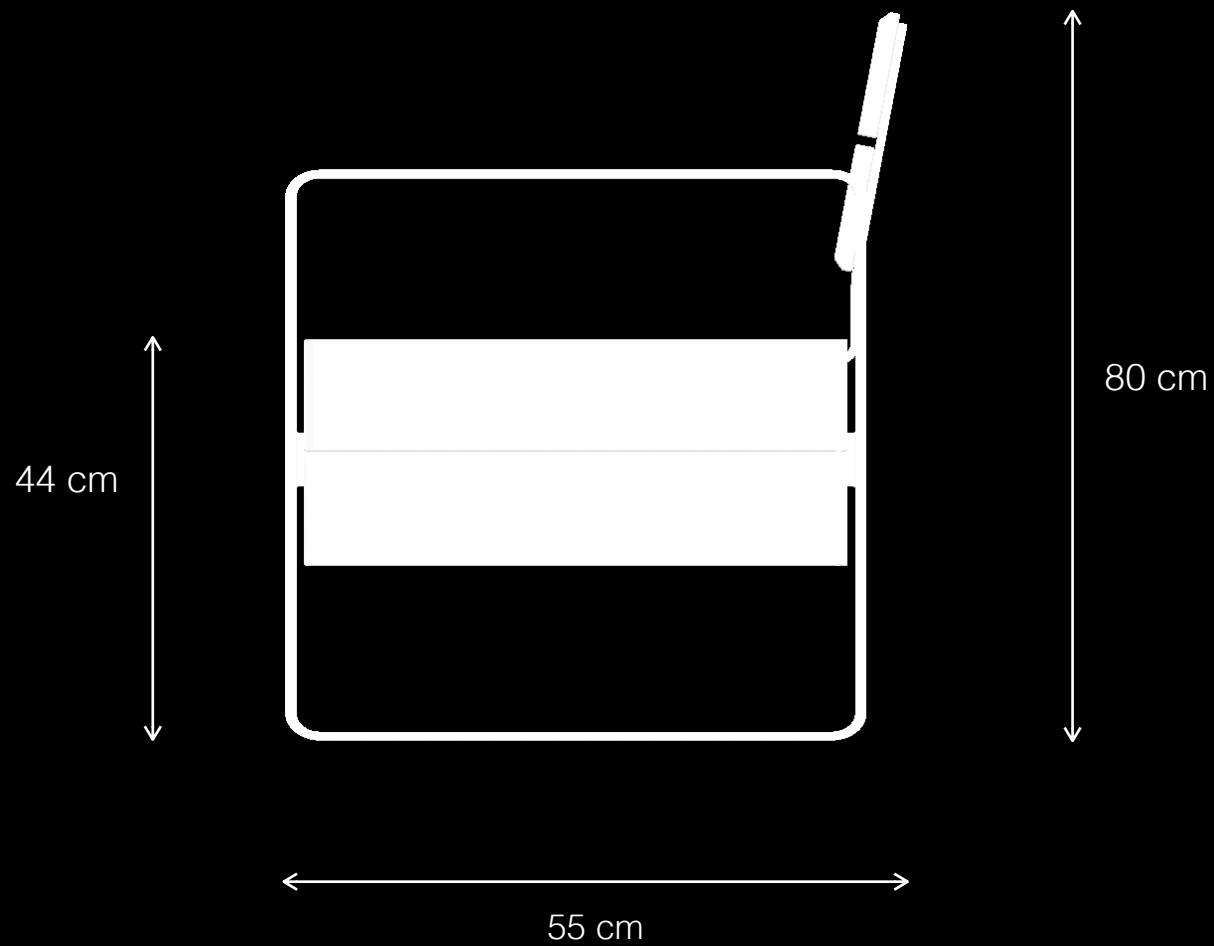

LEMÓN™

Design by LEMON

Rubicon T1
Urban Leisure Seating Elements

LEMÓN™
Design by LEMON

Rubicon T1

Urban Leisure Seating Elements

LEMÓN™
Design by LEMON

200-240 cm