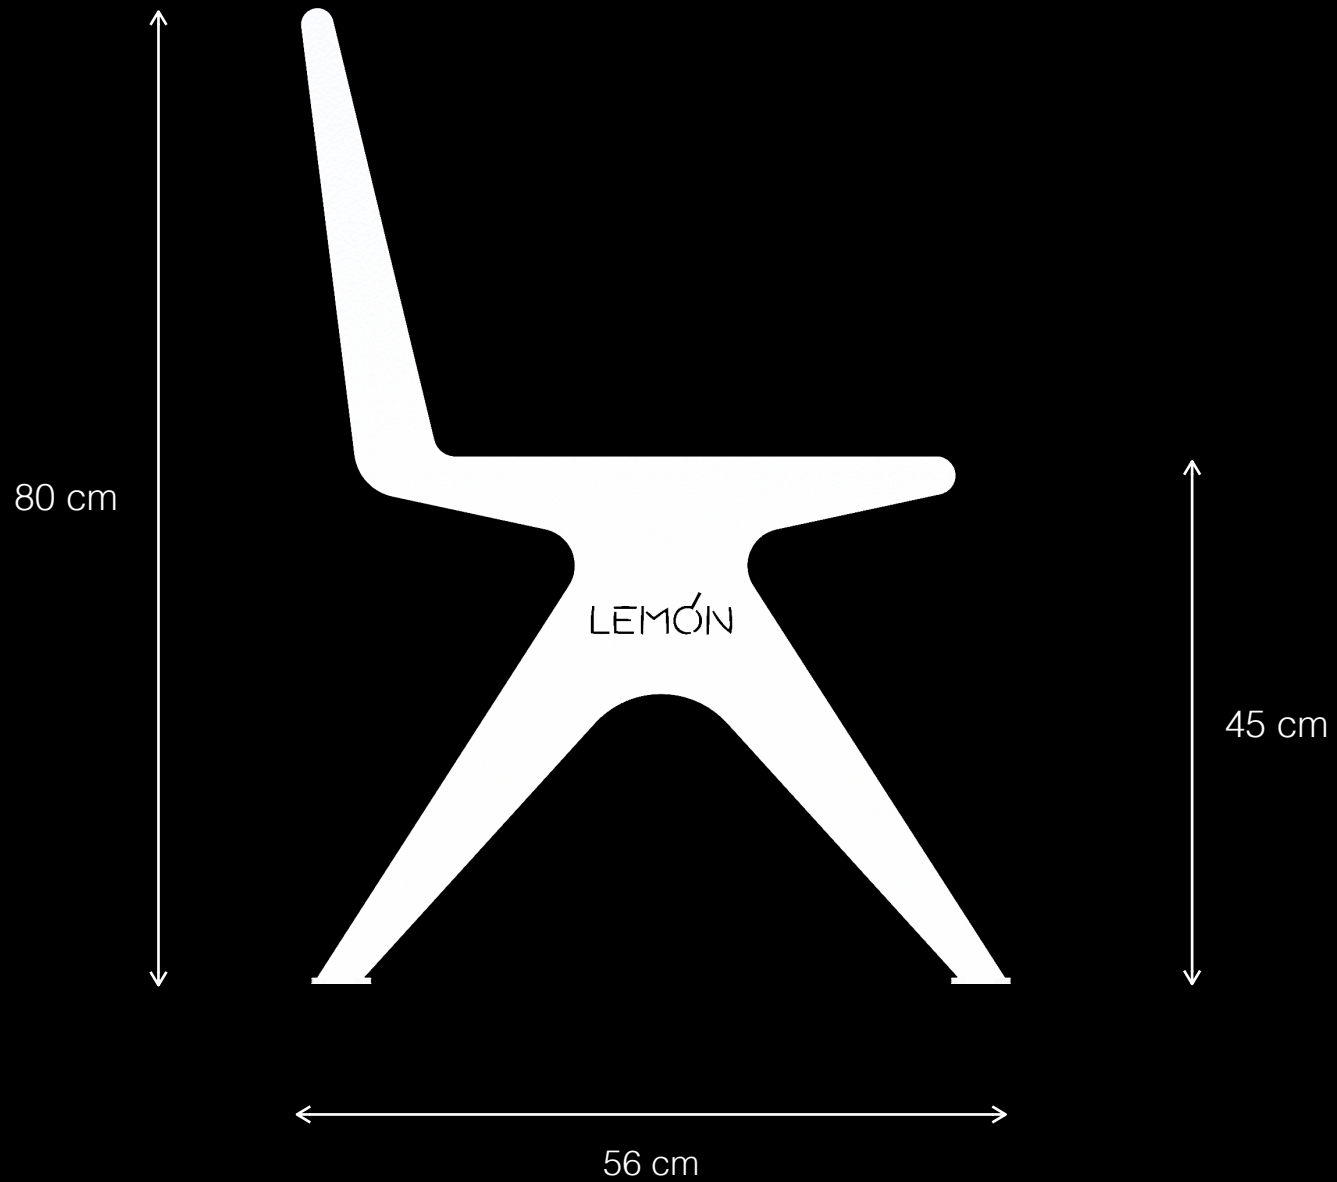

# Rubik T1

Urban Leisure Seating Elements

LEMON™

Design by LEMON

55 cm