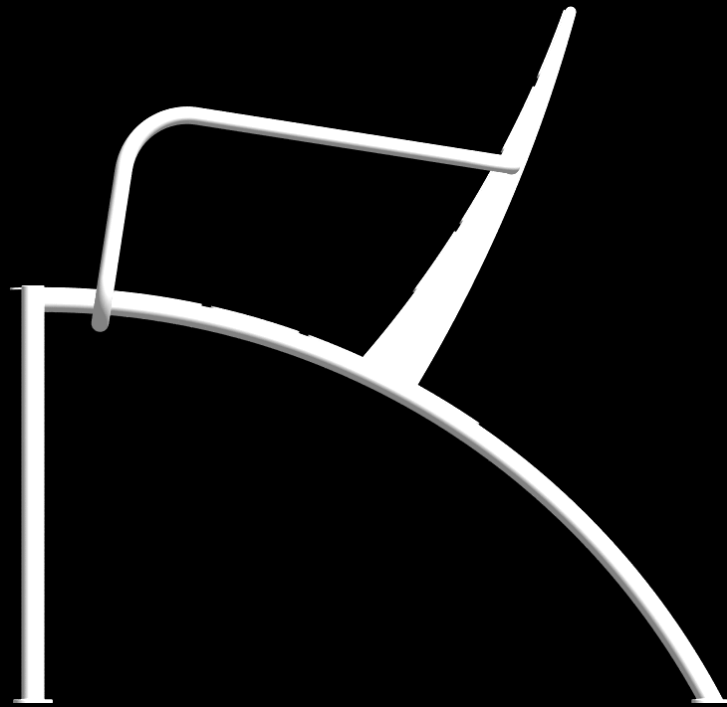

Santana

Urban Leisure Seating Elements

Santana is an elegant seating system for urban public spaces and garden environments. The system uses simple clean lines and made of high quality materials.

Design by LEMON

Santana

Urban Leisure Seating Elements

T 1

LEMÓN™

Design by LEMON

Santana T1

Urban Leisure Seating Elements

LEMÓN™