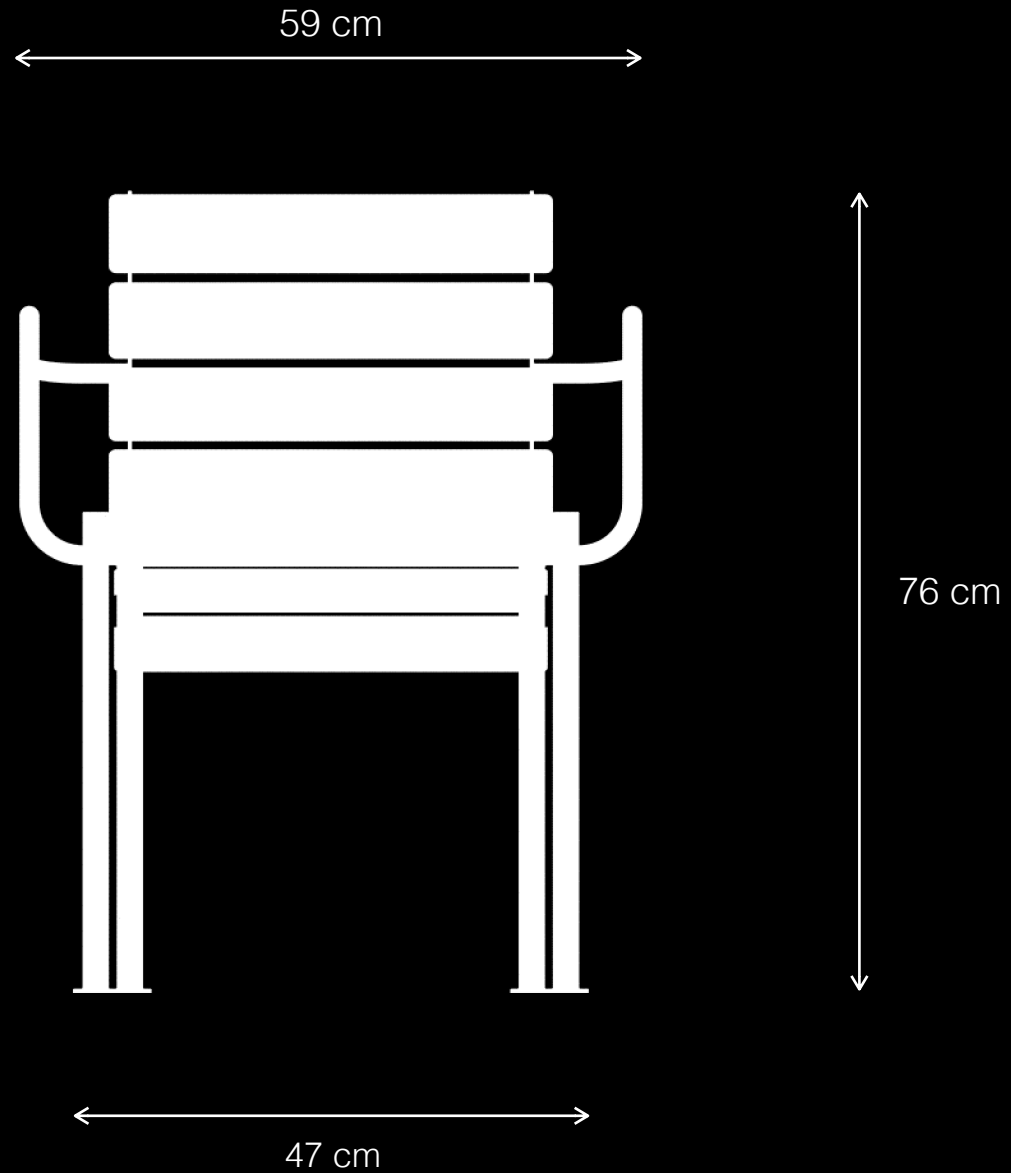

Santana T1

Urban Leisure Seating Elements

LEMÓN™

Design by LEMON

Materials & Finishes

Base: Epoxy/Polyester Coated Metal

/Brushed Stainless Steel

Seats / Backs: Epoxy/Polyester Coated Metal