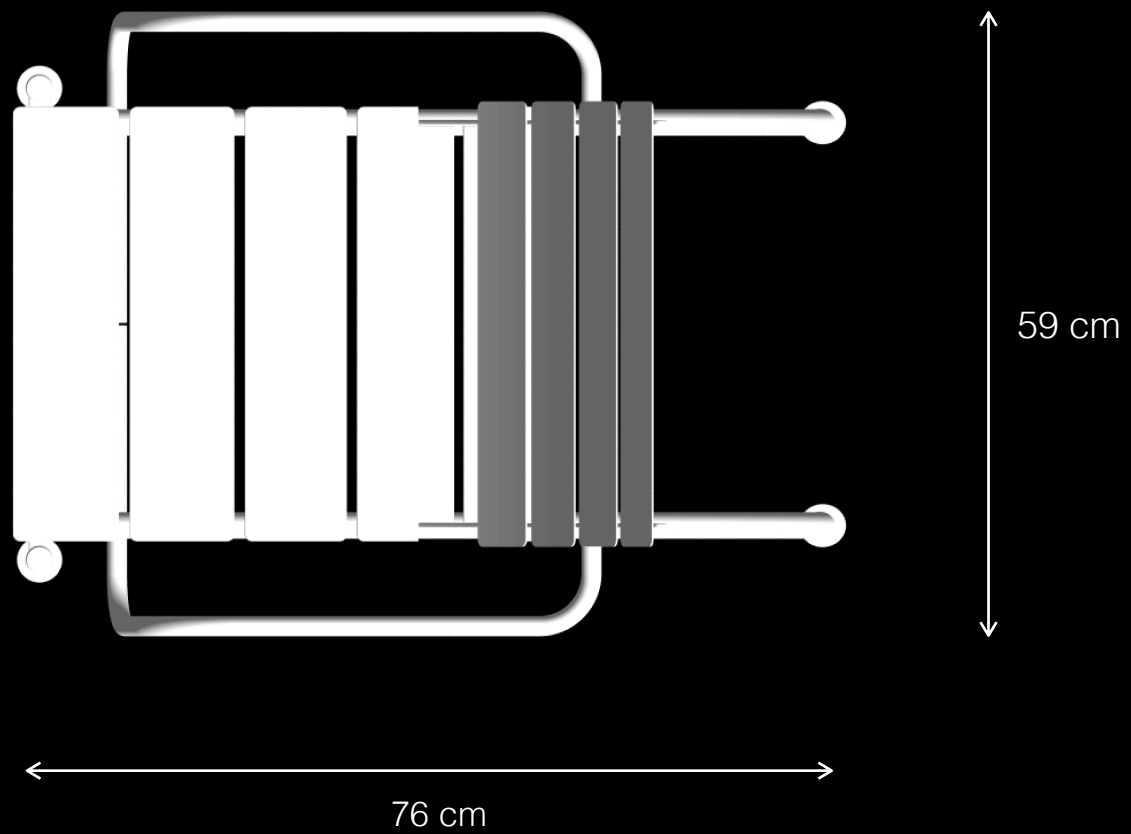

Santana T1

Urban Leisure Seating Elements

LEMÓN™

Design by LEMON

Materials & Finishes

Base: Epoxy/Polyester Coated Metal

/Brushed Stainless Steel

Seats / Backs: Epoxy/Polyester Coated Metal