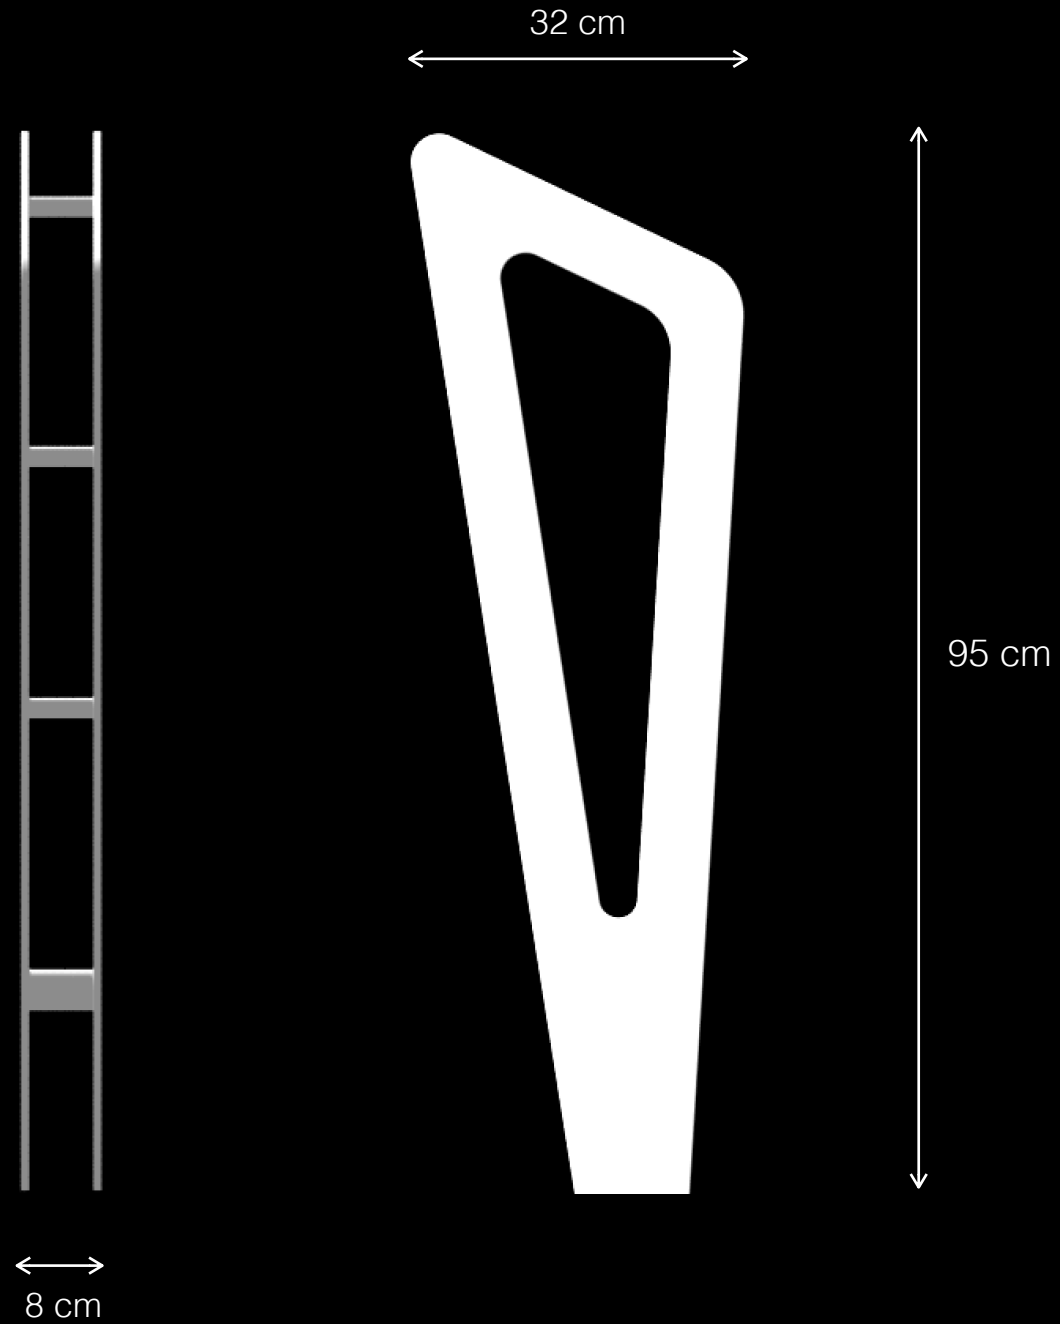

Bike Rack & Bollard System

Design by LEMON

Simon T1

Bike Rack & Bollard System

LEMÓN™

Design by LEMON

Materials & Finishes

Structure: Epoxy/Polyester Coated Metal
/Stainless Steel