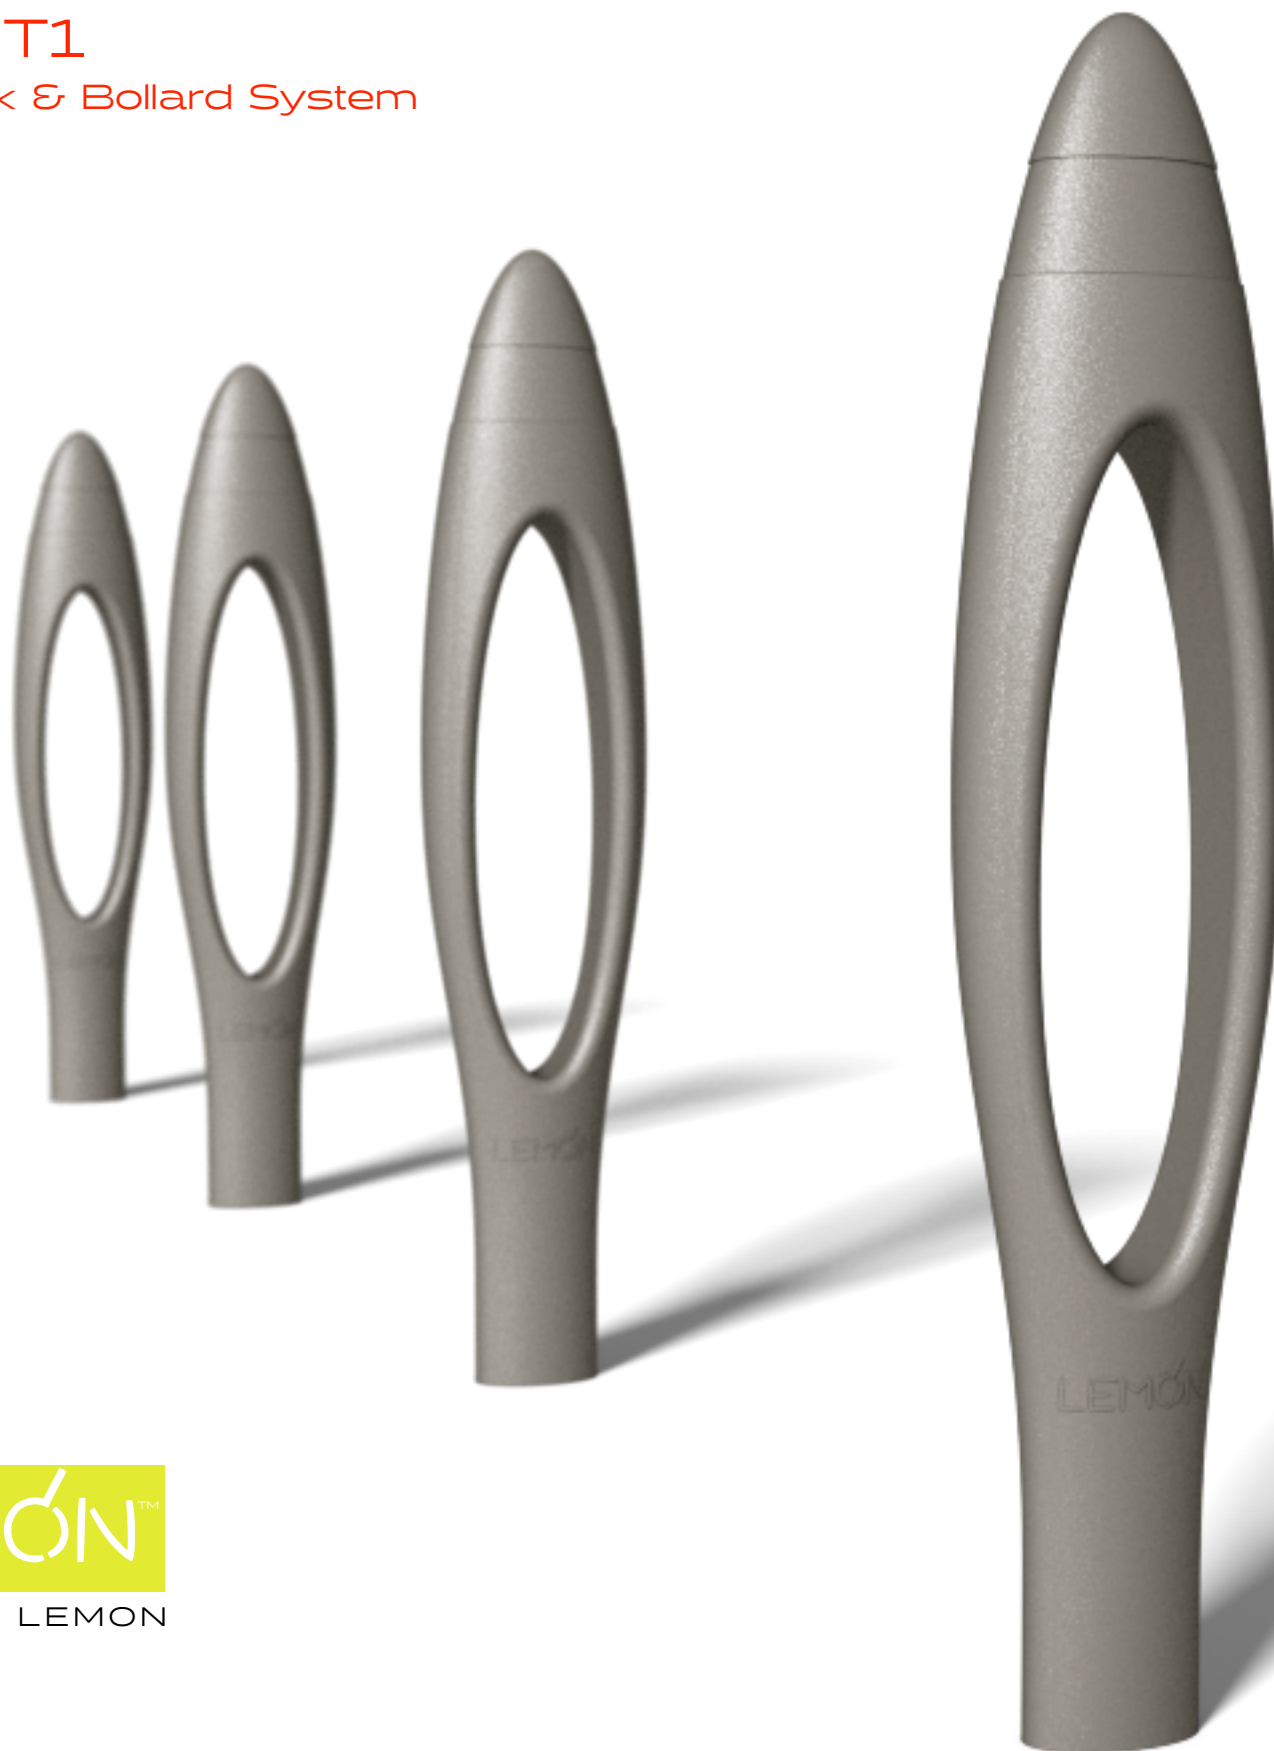

Spike T1

Bike Rack & Bollard System

Design by LEMON