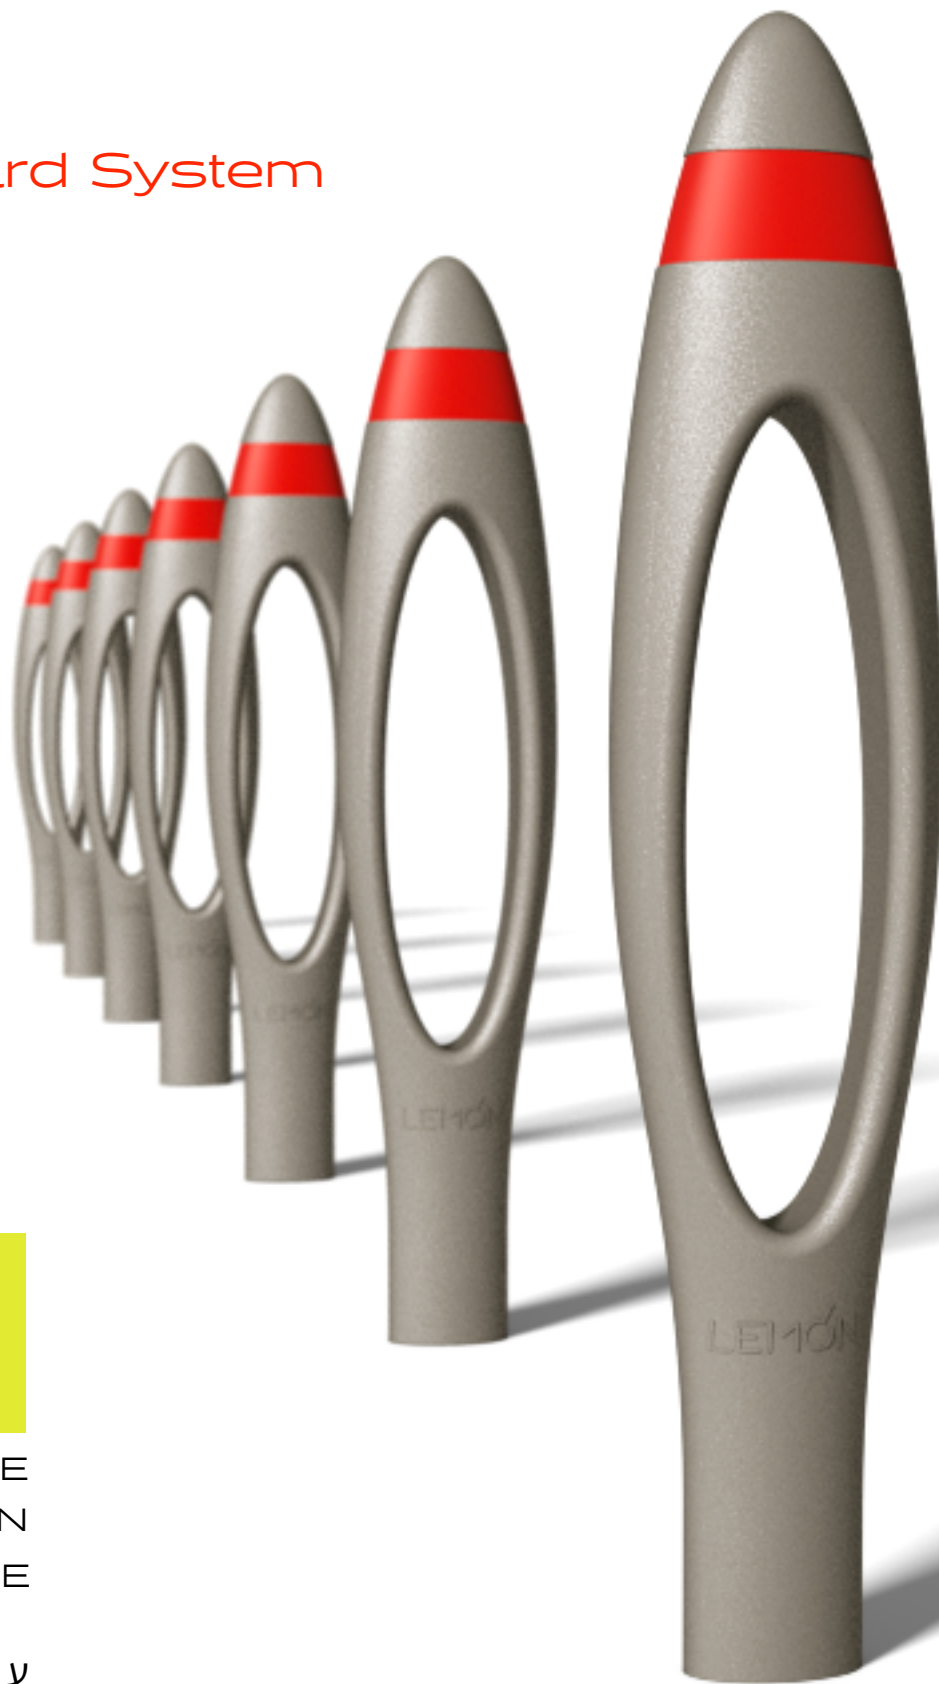

Spike

Bike Rack & Bollard System

LEMÓN™

U P S C A L E
U R B A N
F U R N I T U R E

עיצוב אלון דרורי

w w w . l e m o n - c o l l e c t i o n . c o m