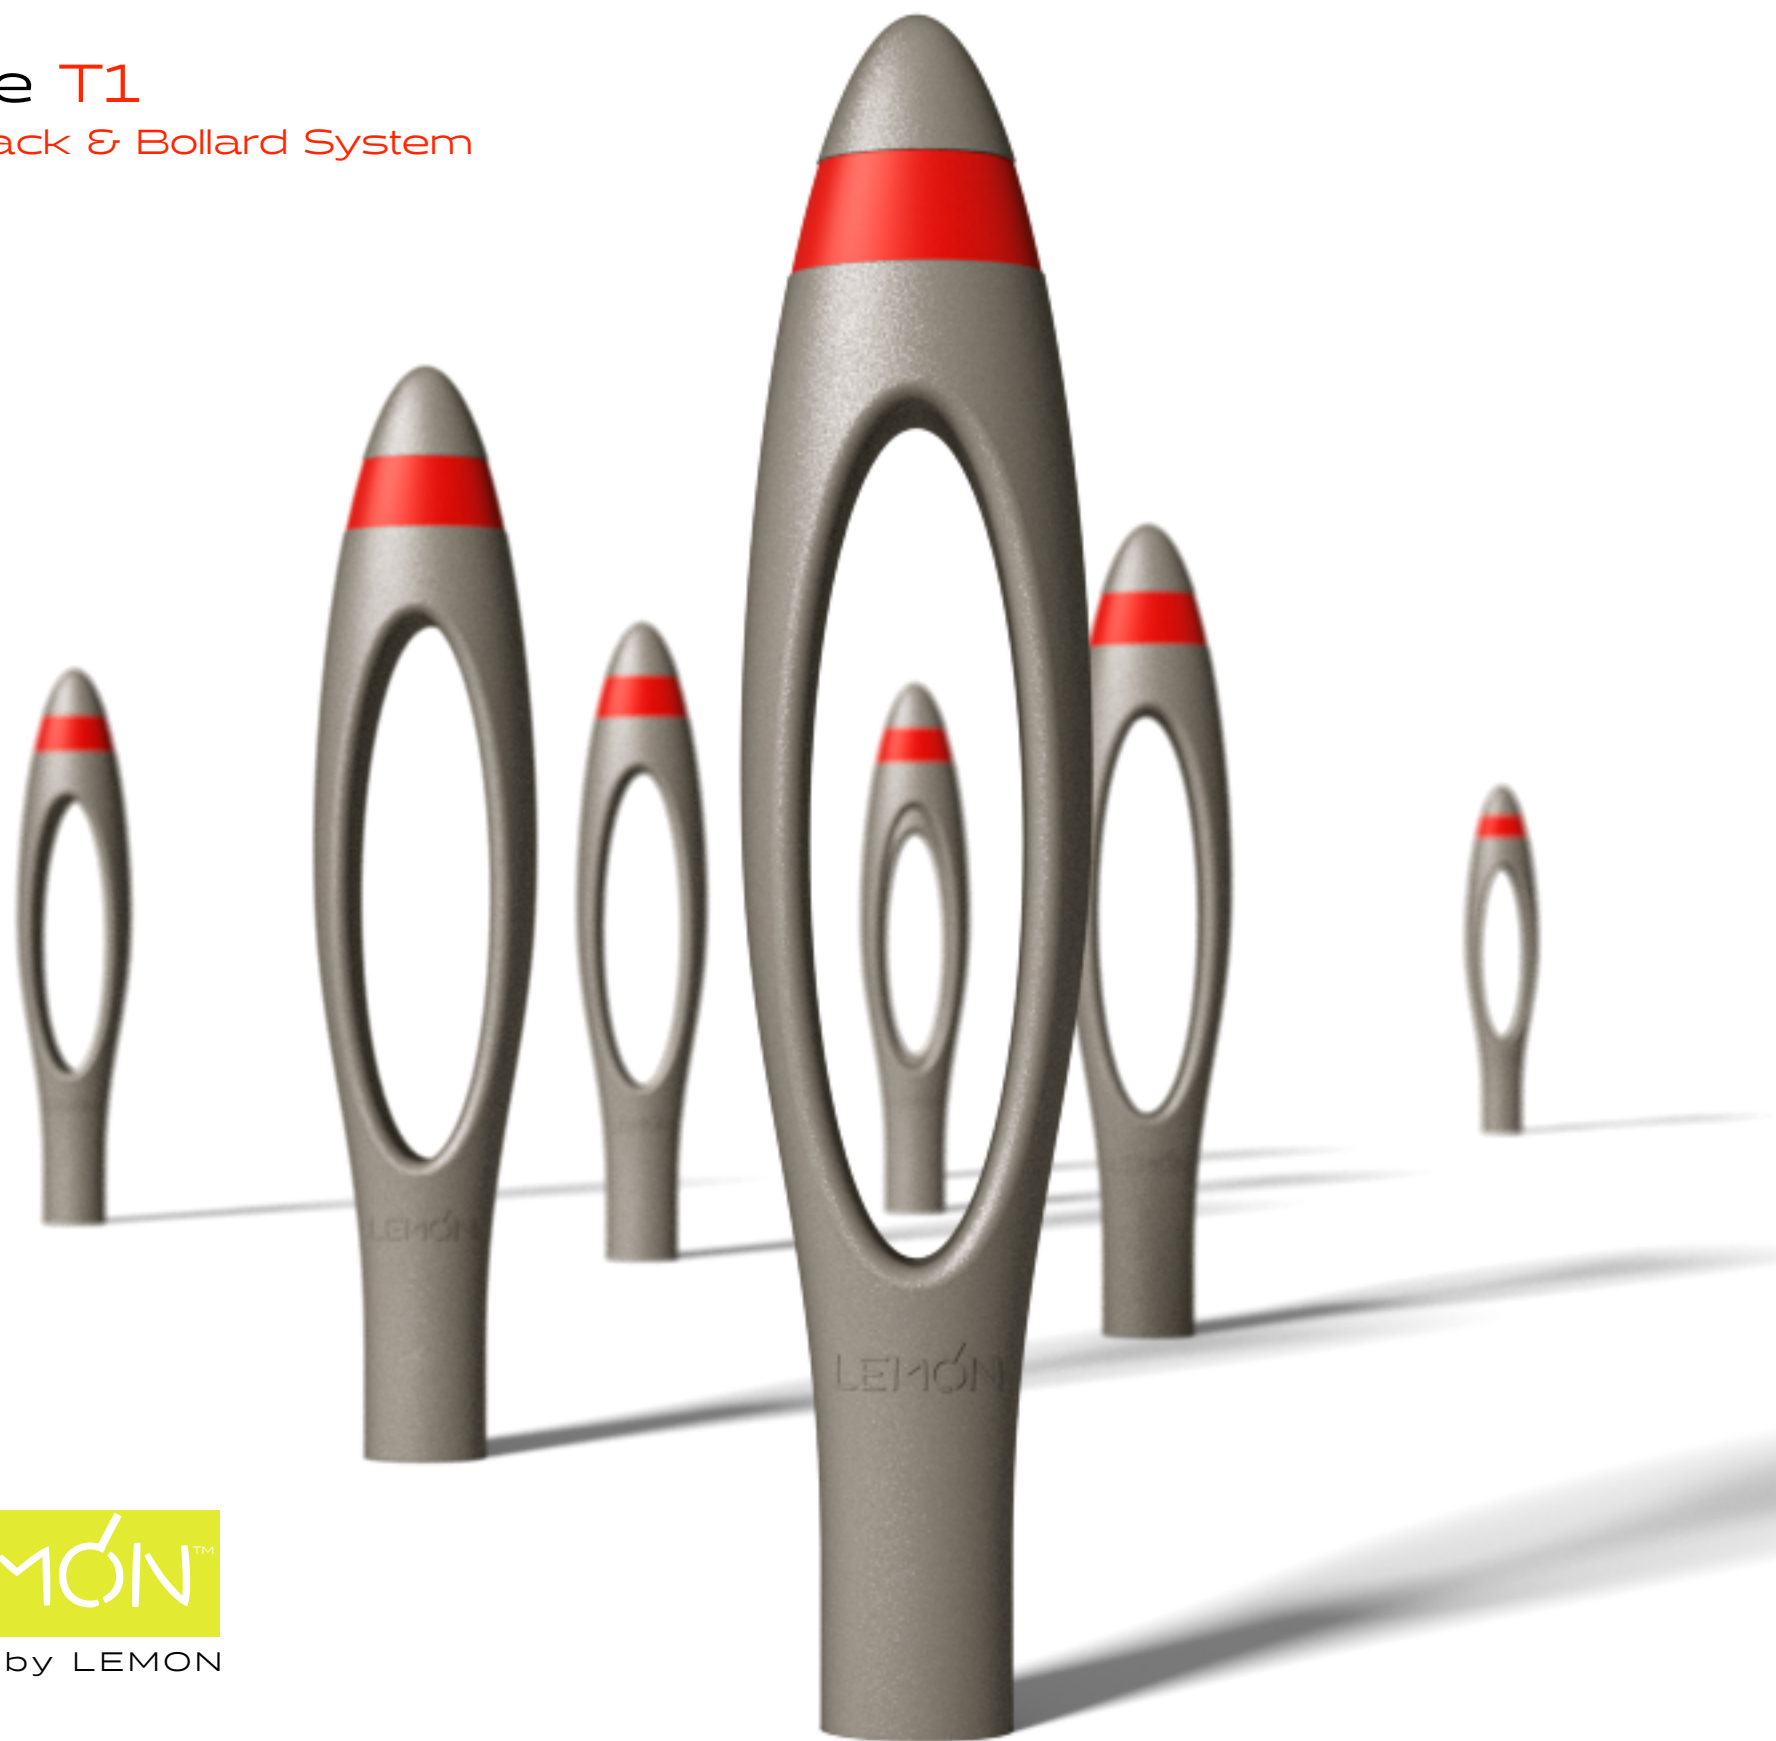

Spike T1

Bike Rack & Bollard System

Design by LEMON