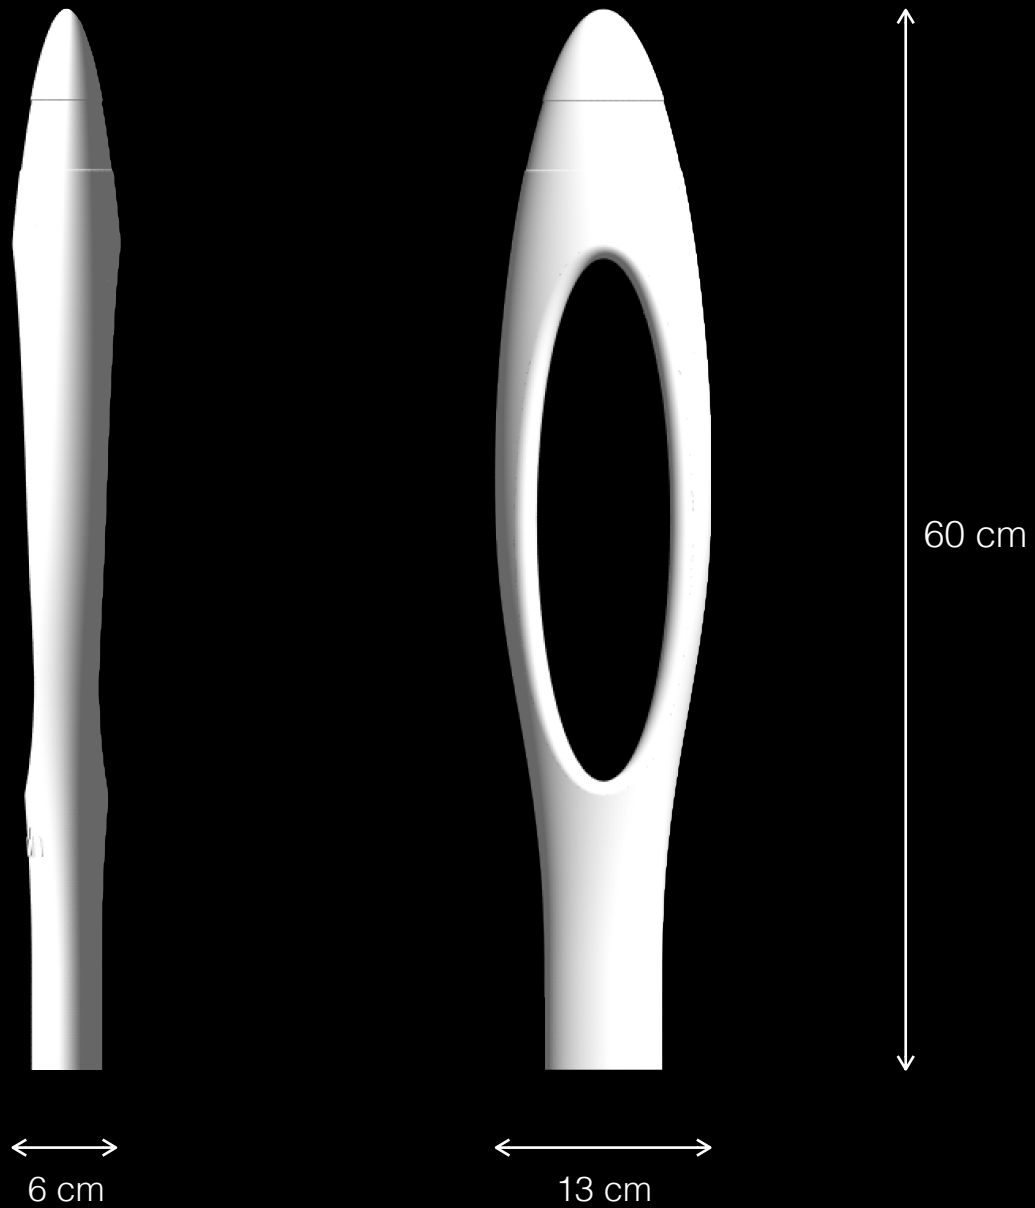

# Spike T1

Bike Rack & Bollard System

LEMÓN™

Design by LEMON

10