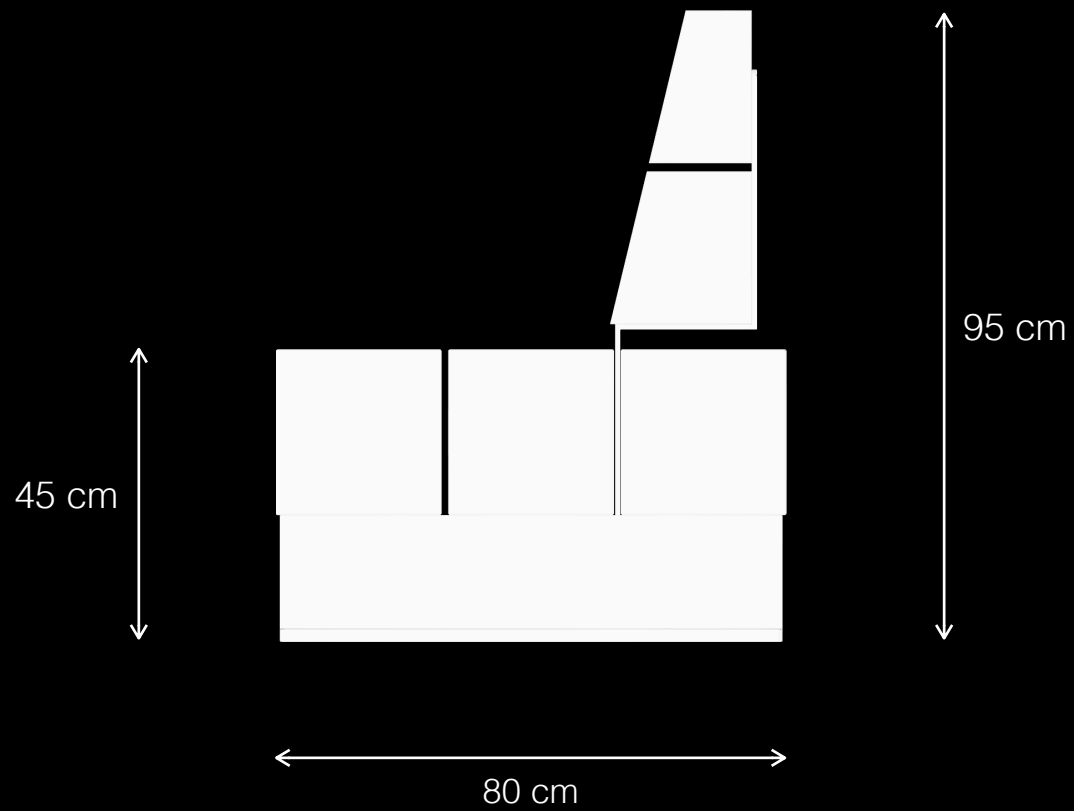

# Station V2 T1

Urban Leisure Seating Elements

Design by LEMON