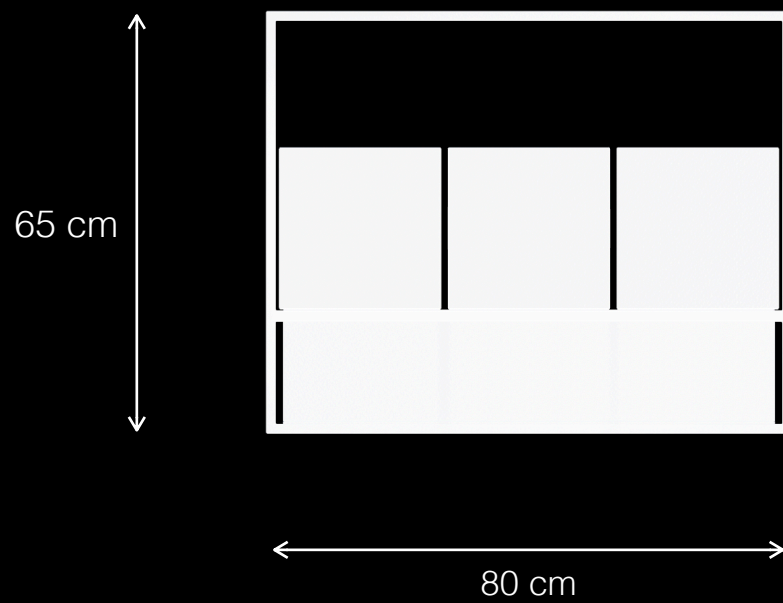

Design by LEMON

Station V3 T1

Urban Leisure Seating Elements

Design by LEMON

Station V3 T1

Urban Leisure Seating Elements

Design by LEMON

Materials & Finishes