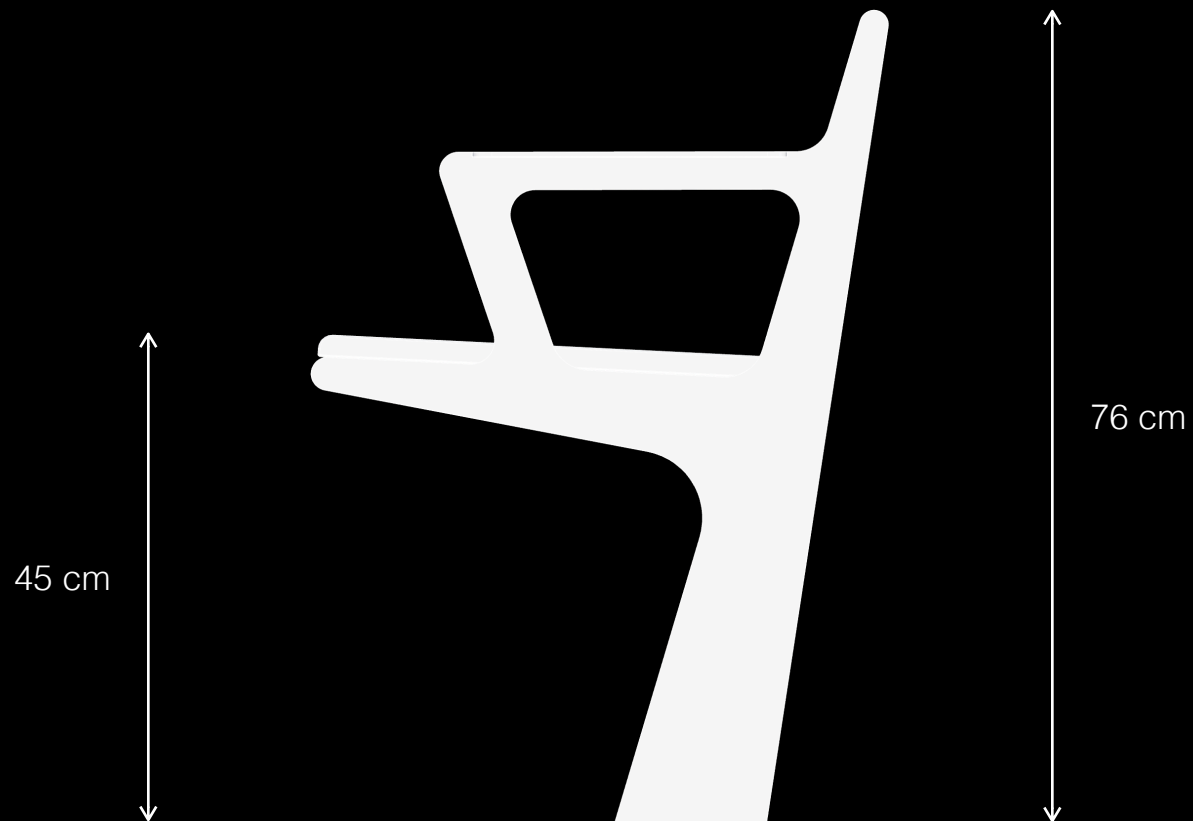

רִיחוּט אורבני ייחודי

Symbol

Public Space Seating System

Symbol is a multi components, multi purpose and multi materials urban seating system intended to provide seating solutions for a wide variety of projects.

Mixing and matching its various components gives a huge array of opportunities for customisation.

Elegant and practical, Symbol is a perfect seating system for indoor and outdoor projects alike.

Design by LEMON

Symbol

Public Space Seating System

T 1

Design by LEMON

Symbol T1
Public Space Seating System

LEMÓN™
Design by LEMON

Symbol T1
Public Space Seating System

LEMÓN™
Design by LEMON