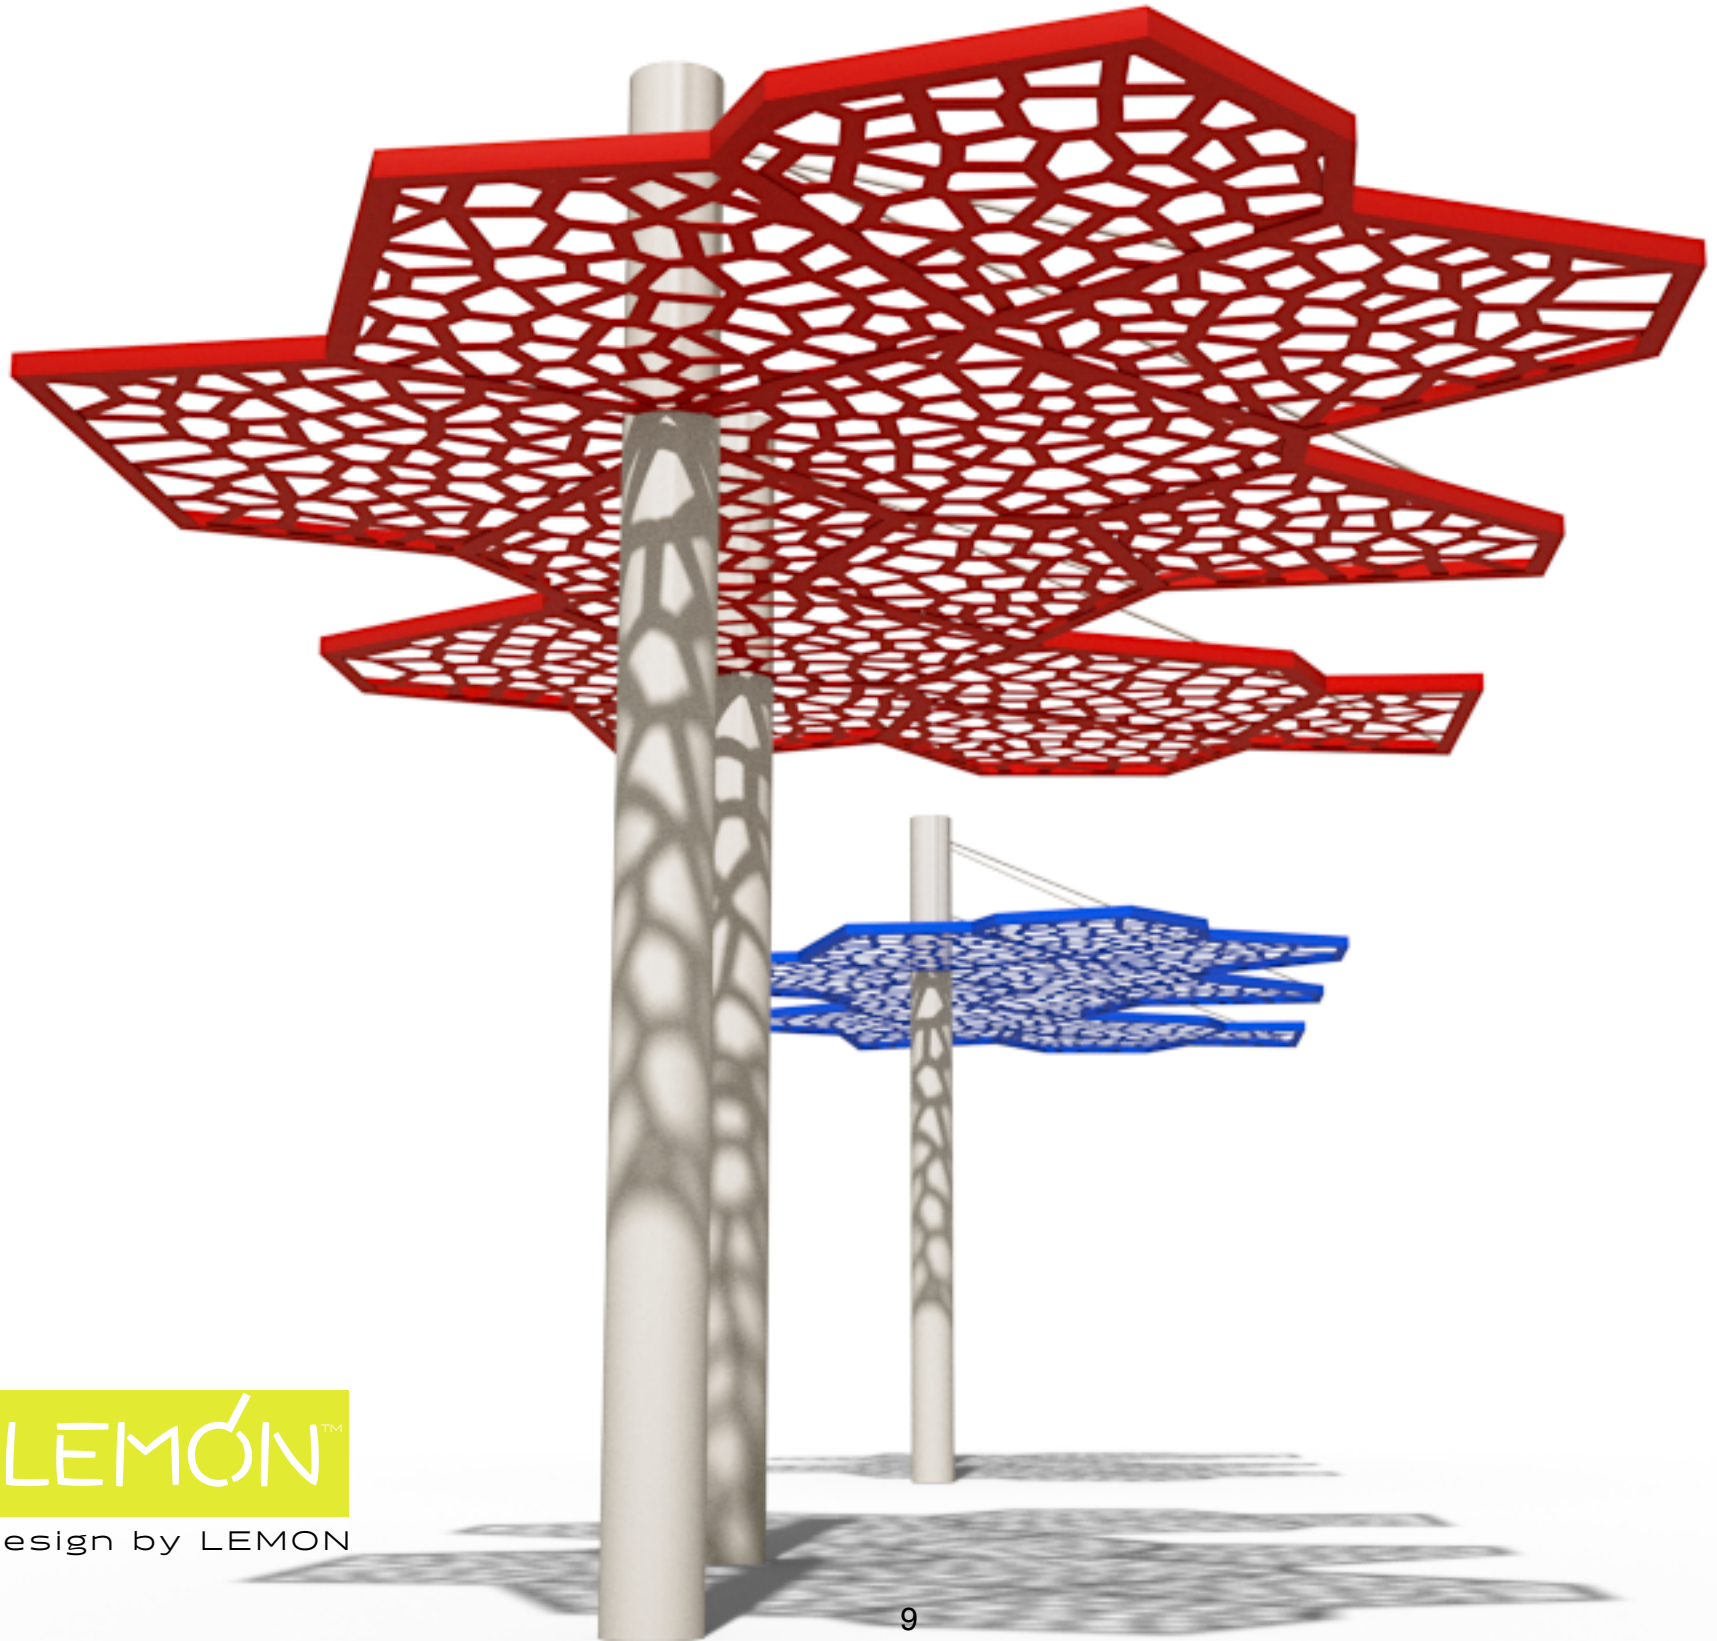

Tetris T1

Shading System for Urban Spaces

LEMÓN™

Design by LEMON