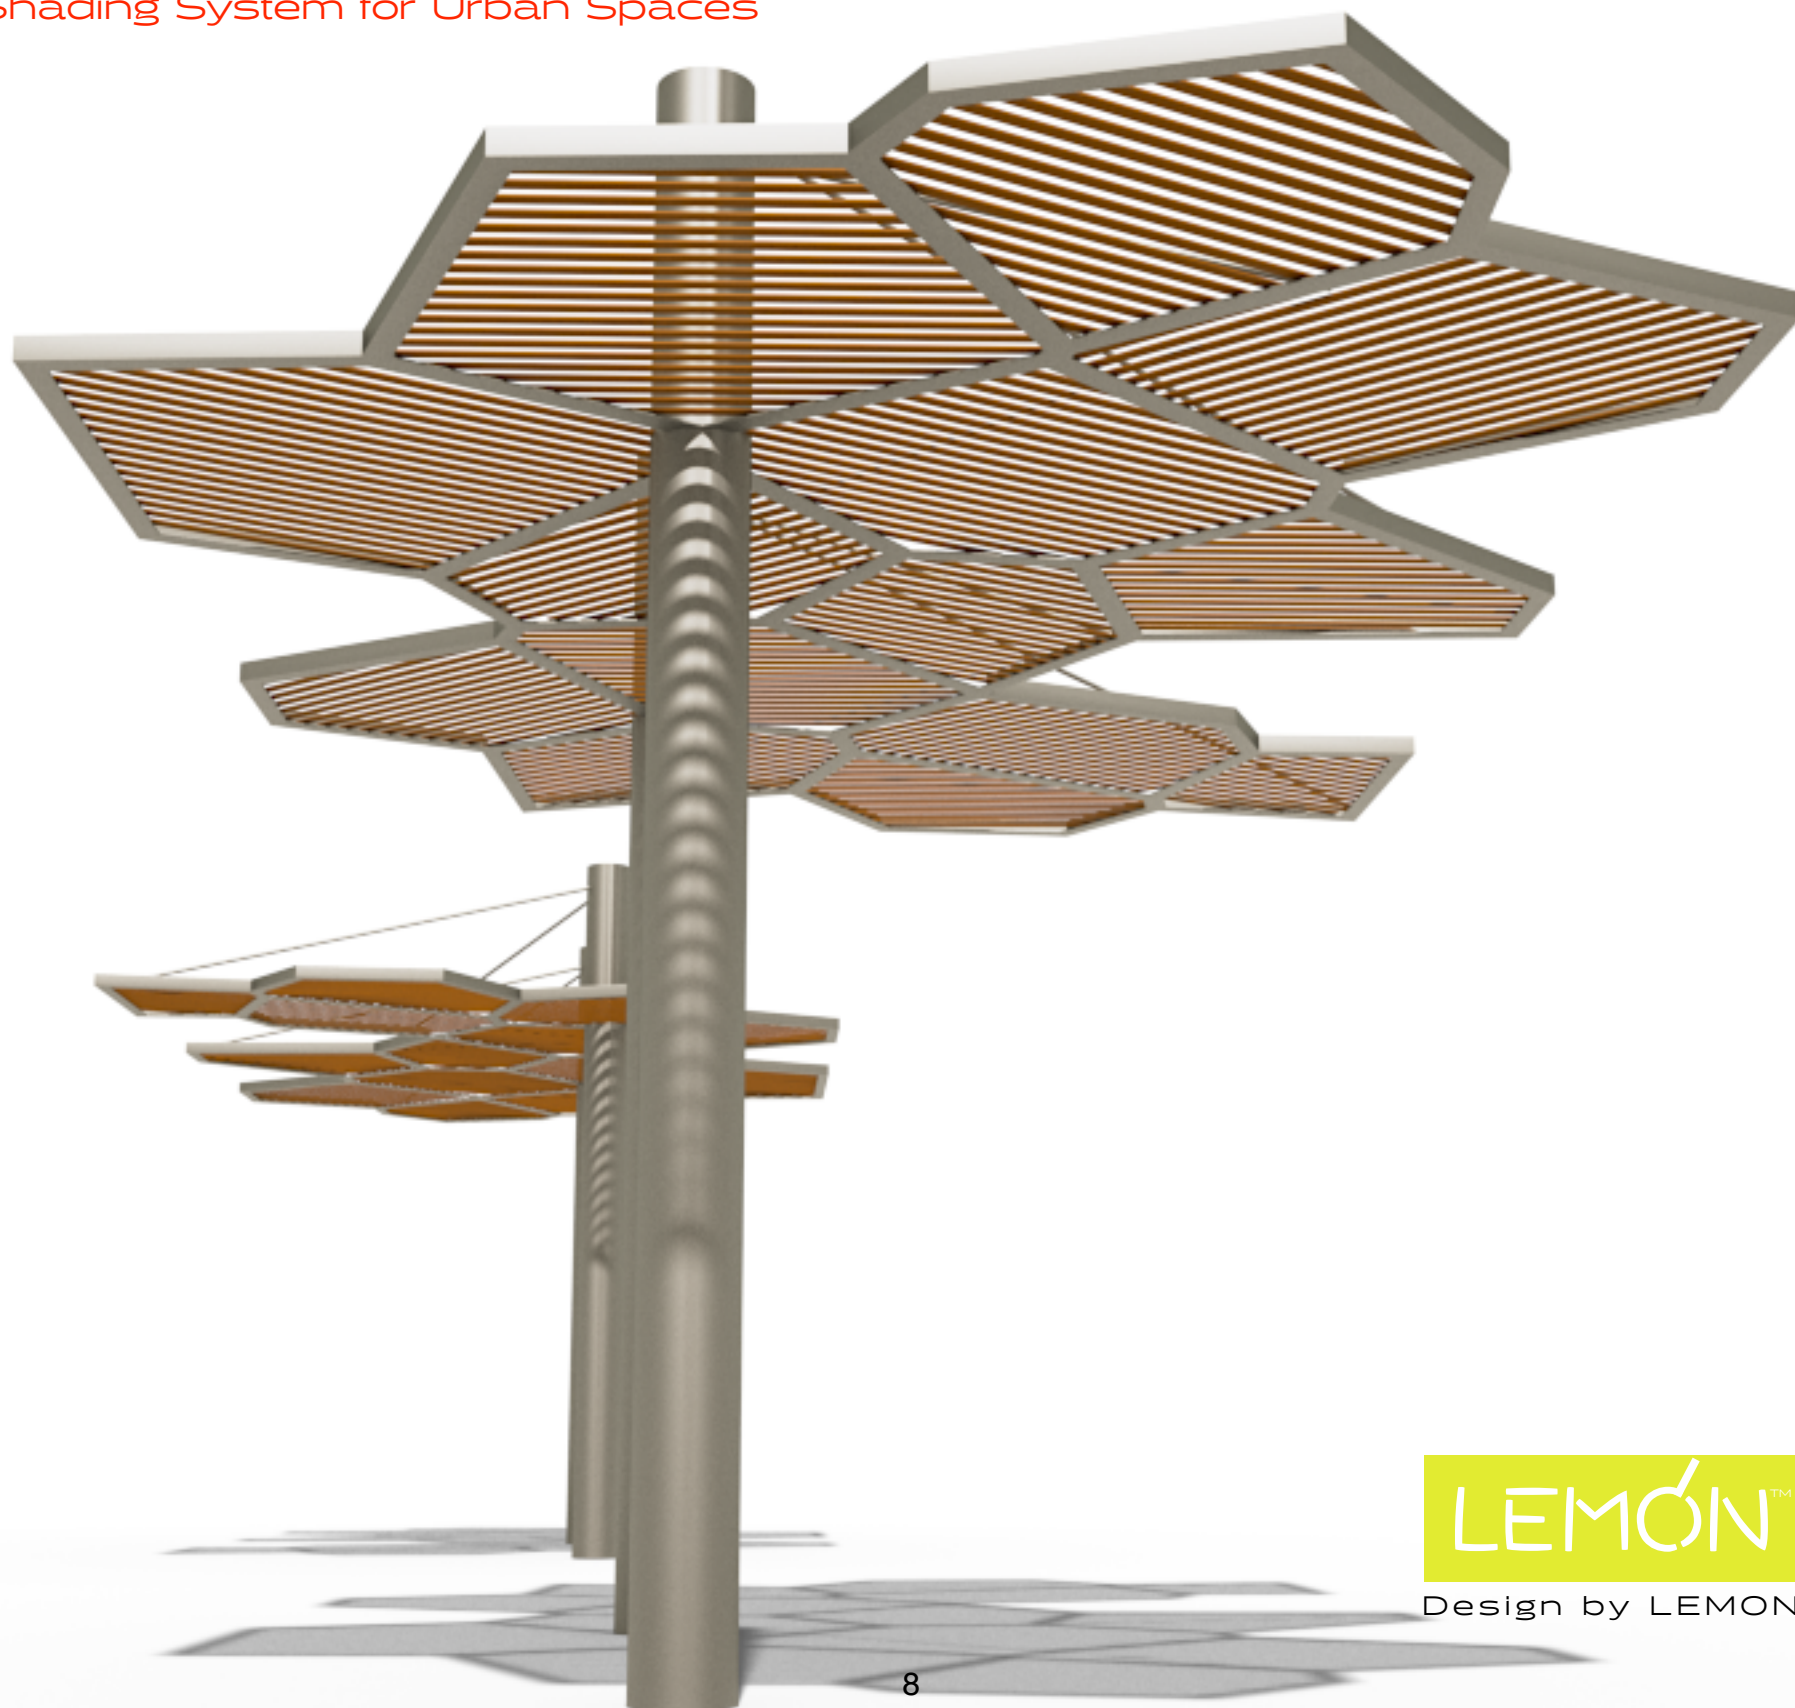

Tetris

Shading System for Urban Spaces

T 1

Tetris is an elegant shading system for urban public spaces and garden environments. The system uses simple clean lines and made of high quality materials.

Design by LEMON

Design by LEMON

Tetris T1

Shading System for Urban Spaces

LEMÓN™
Design by LEMON

7

Tetris T1

Shading System for Urban Spaces

LEMÓN™

Design by LEMON

Tetris T1

Shading System for Urban Spaces

LEMÓN™

Design by LEMON

Materials & Finishes

Structure: Epoxy/Polyester Coated Metal
/Anodised Aluminum

Shading: Epoxy/Polyester Coated Metal
/Anodised Aluminum
/Wood