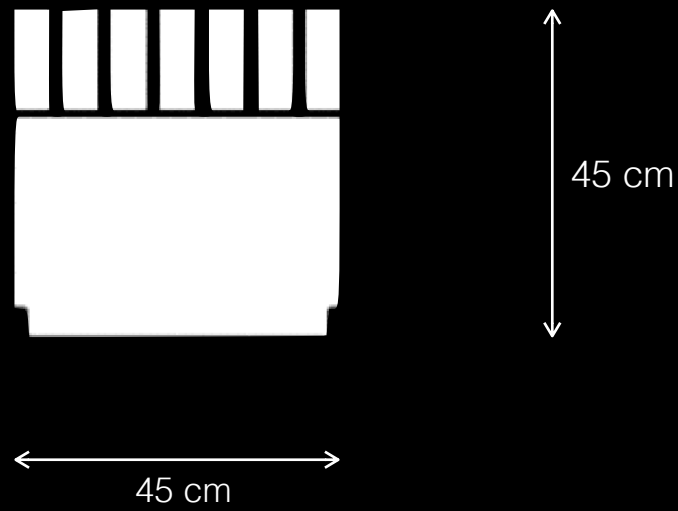

LEMÓN™
Design by LEMON

45 cm

100 cm

45 cm

200 cm

Materials & Finishes

Base: Architectural Concrete

Structure: Epoxy/Polyester Coated Metal