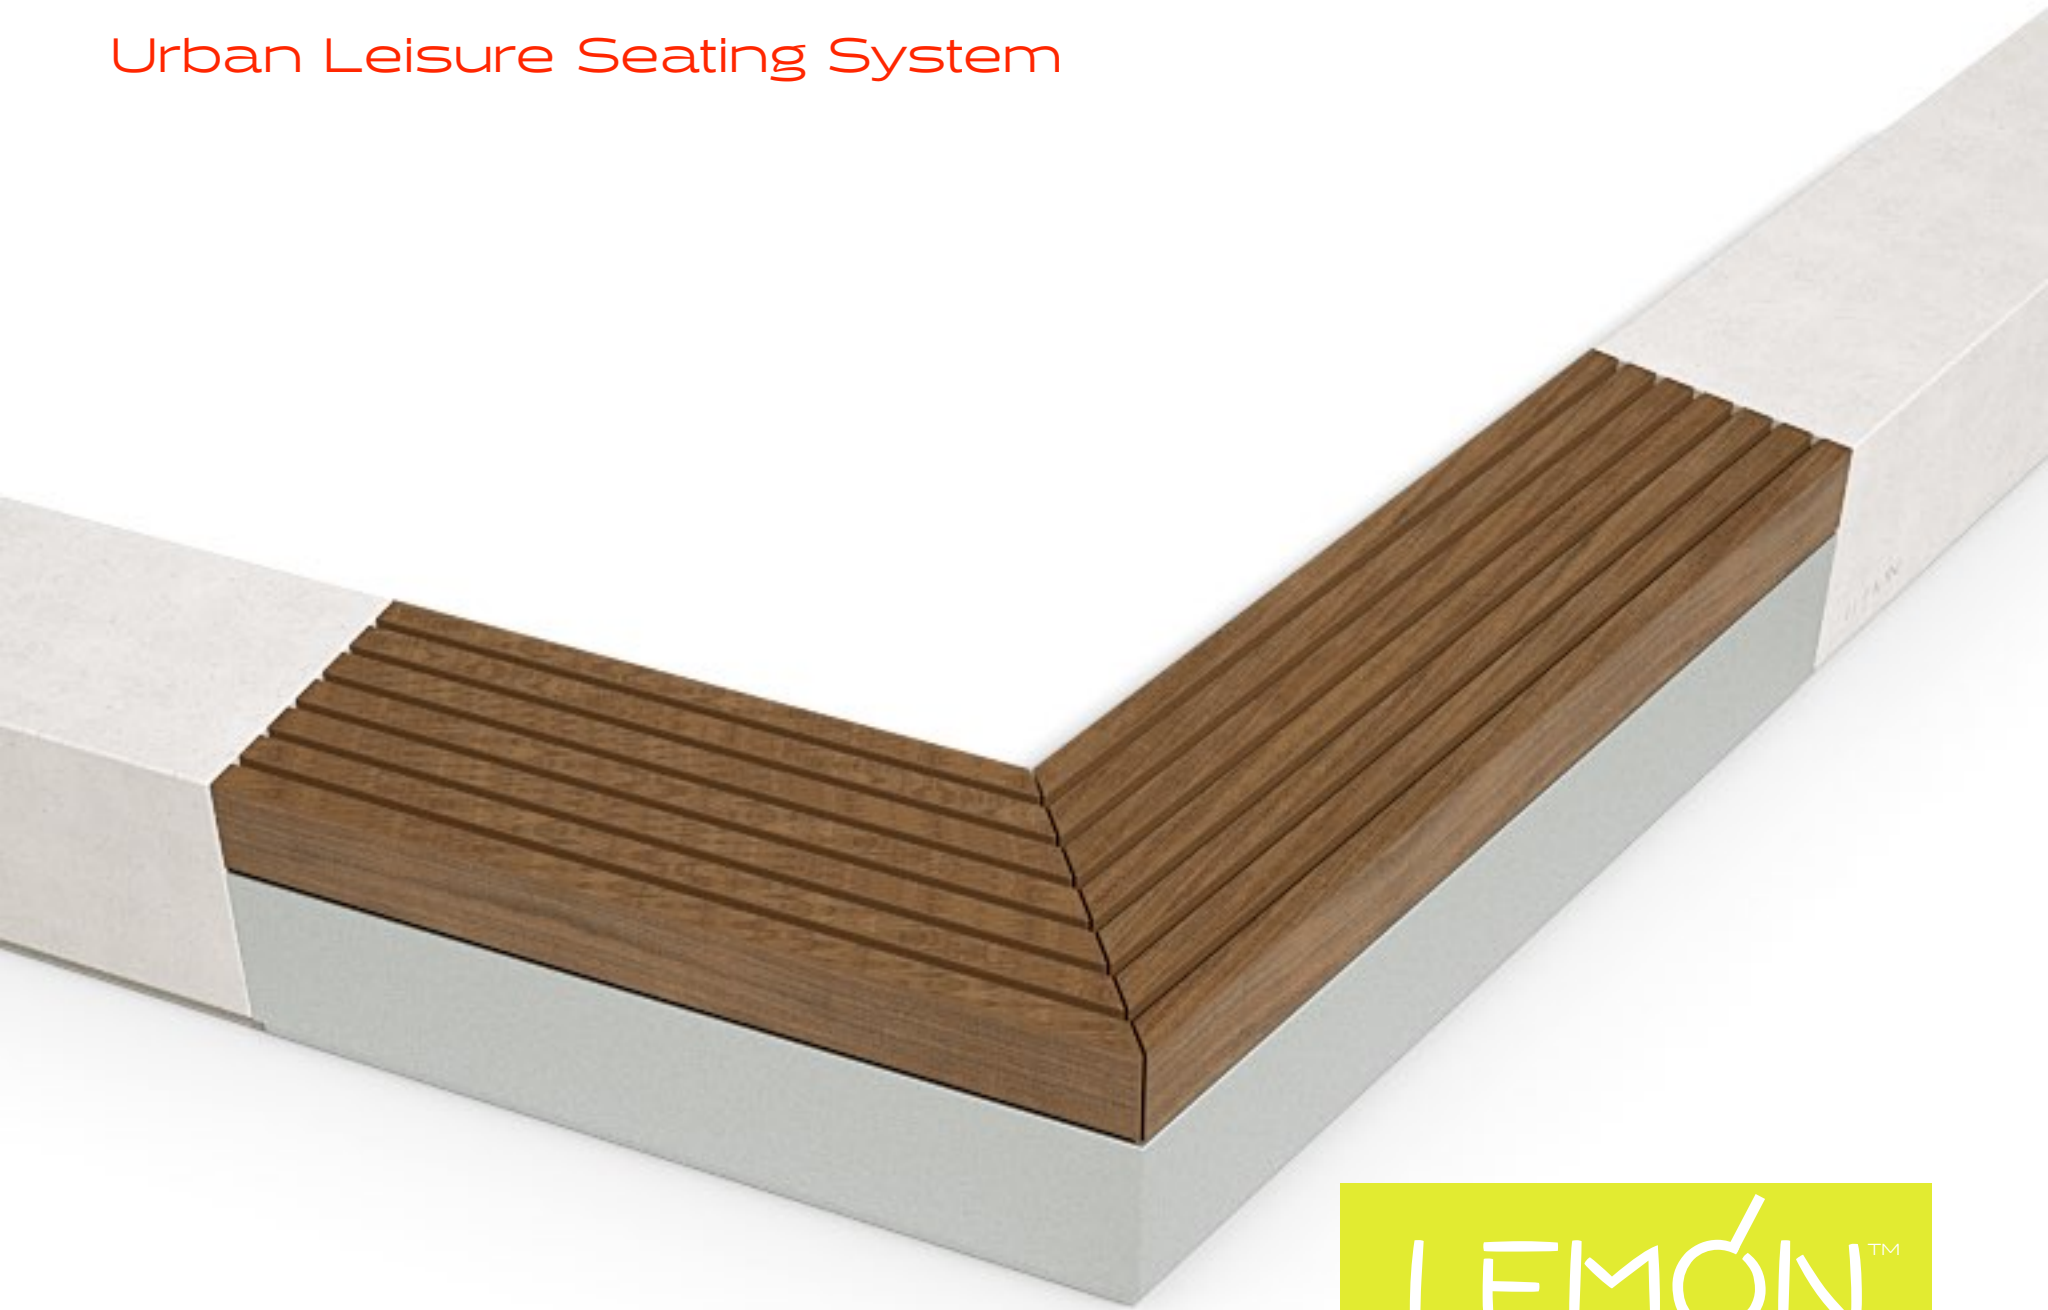

Tomahawk

Urban Leisure Seating System

LEMÓN™

U P S C A L E
U R B A N
F U R N I T U R E

עיצוב אלון דרון

w w w . l e m o n - c o l l e c t i o n . c o m