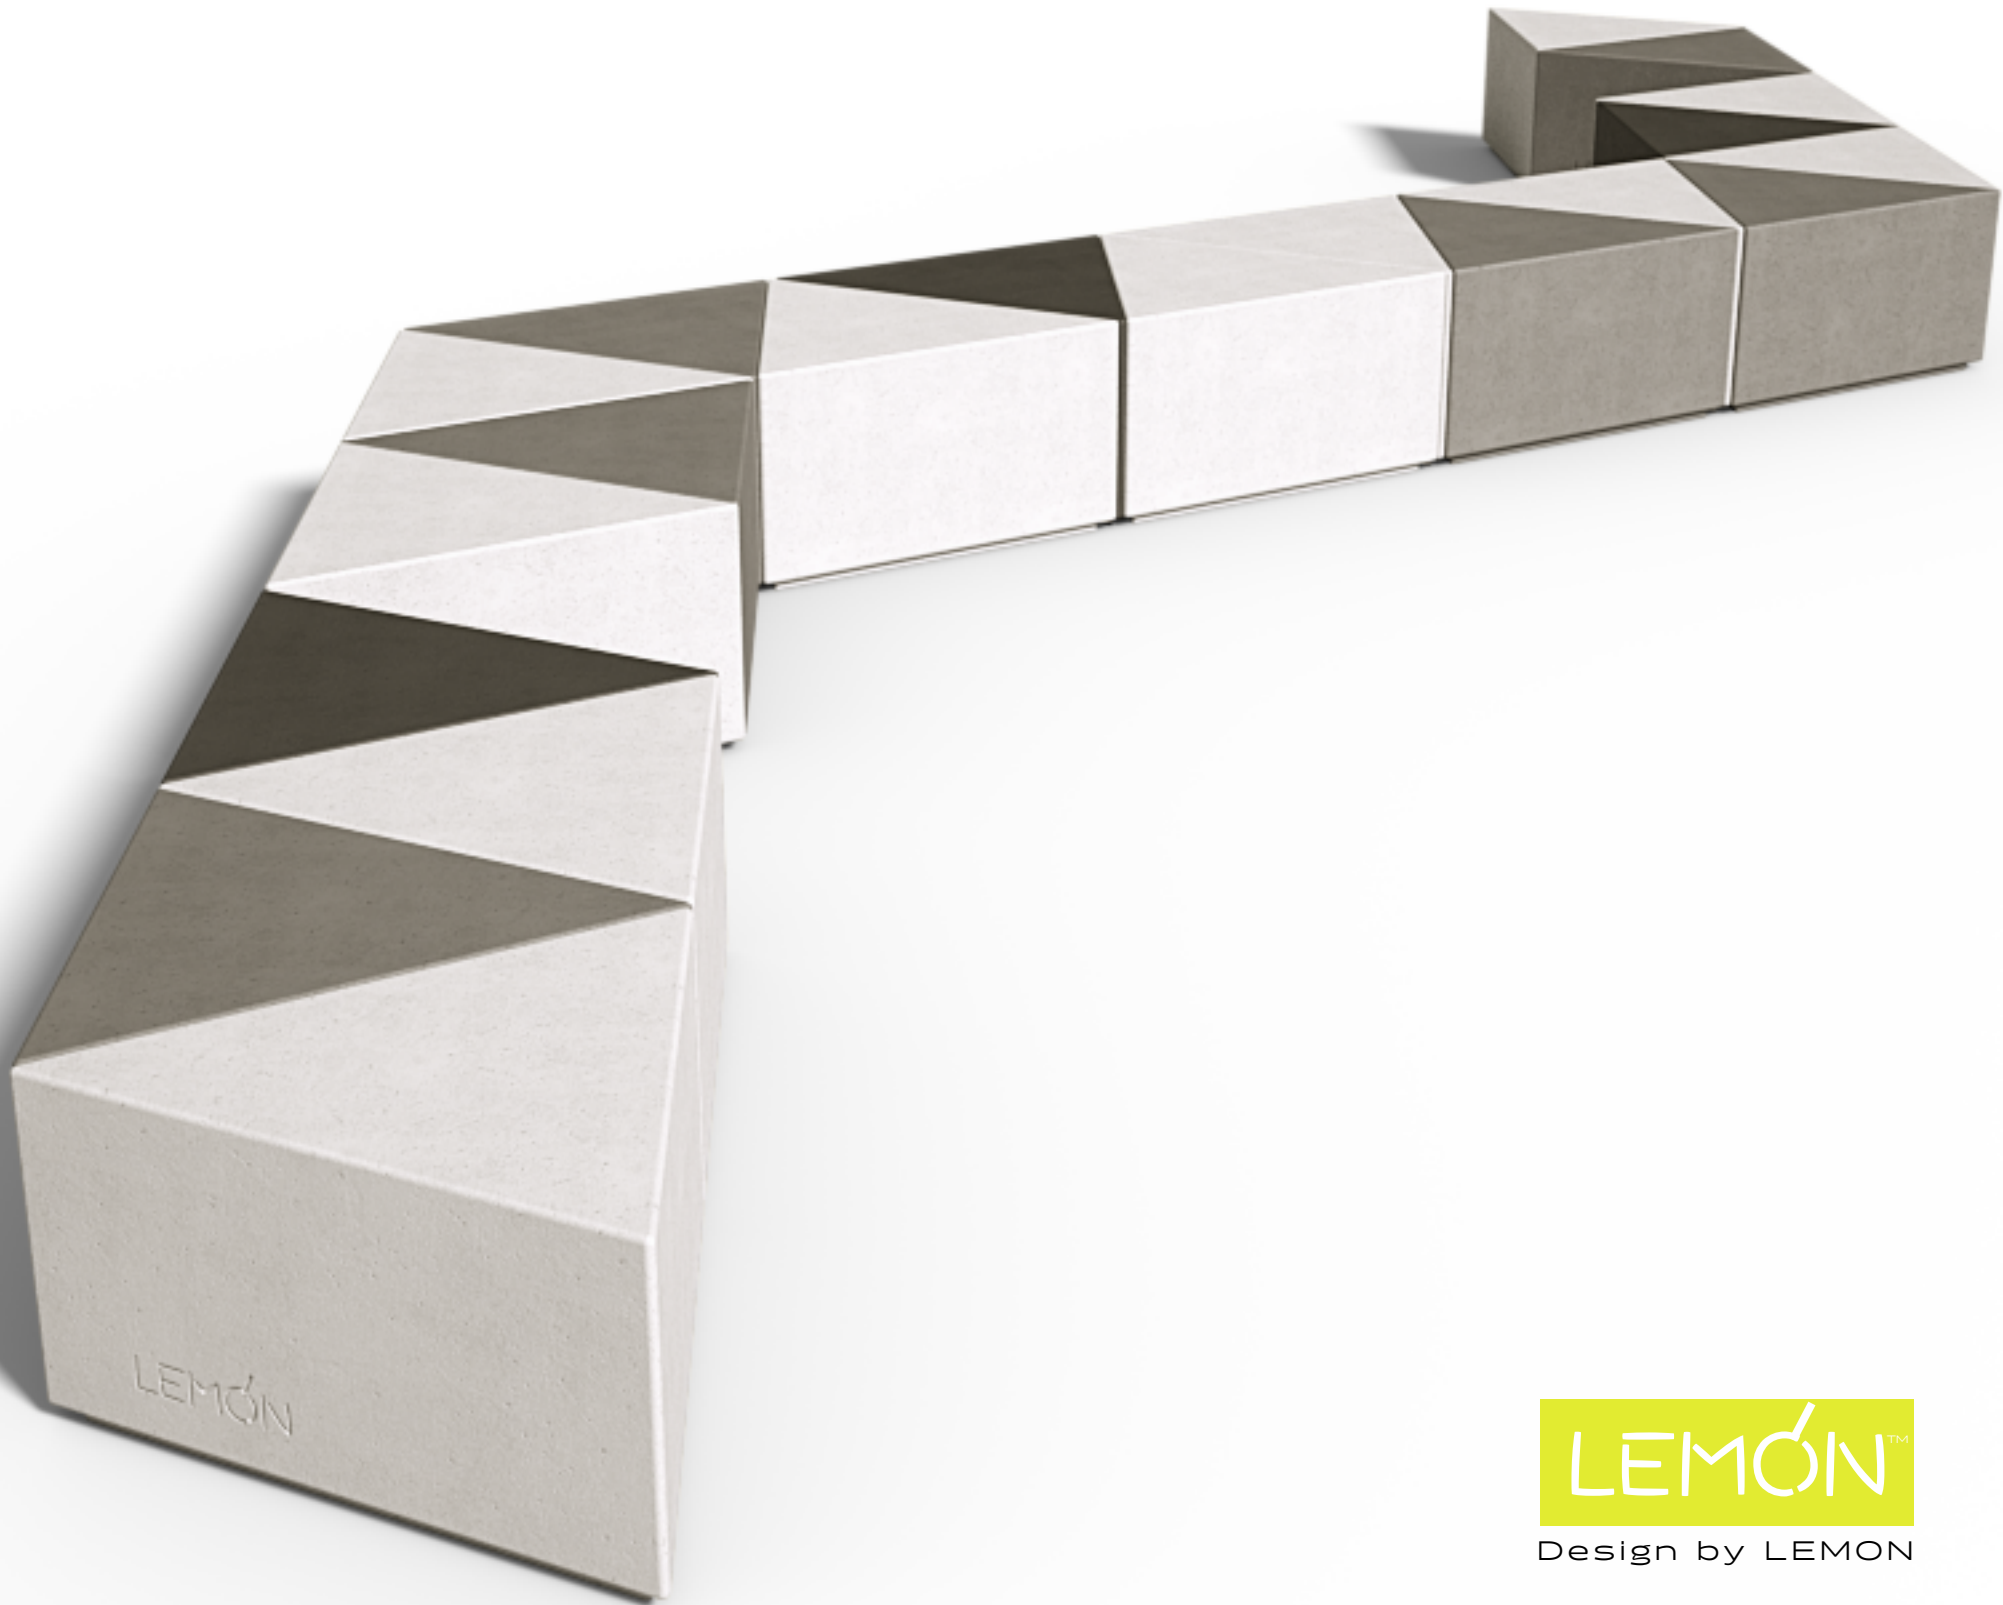

# TriX T1

Urban Leisure Seating Elements

**LEMON™**  
Design by LEMON

TriX T1

Urban Leisure Seating Elements

Design by LEMON

100 cm

80 cm