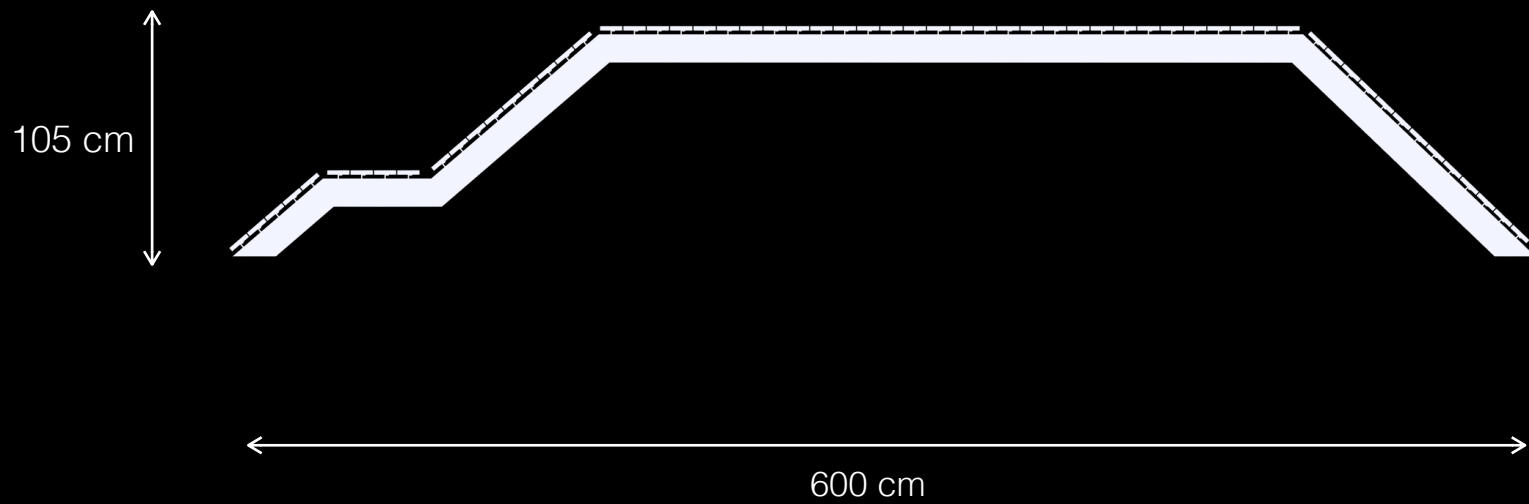

# UrbanBeam T5

Urban Leisure Seating System

Design by LEMON