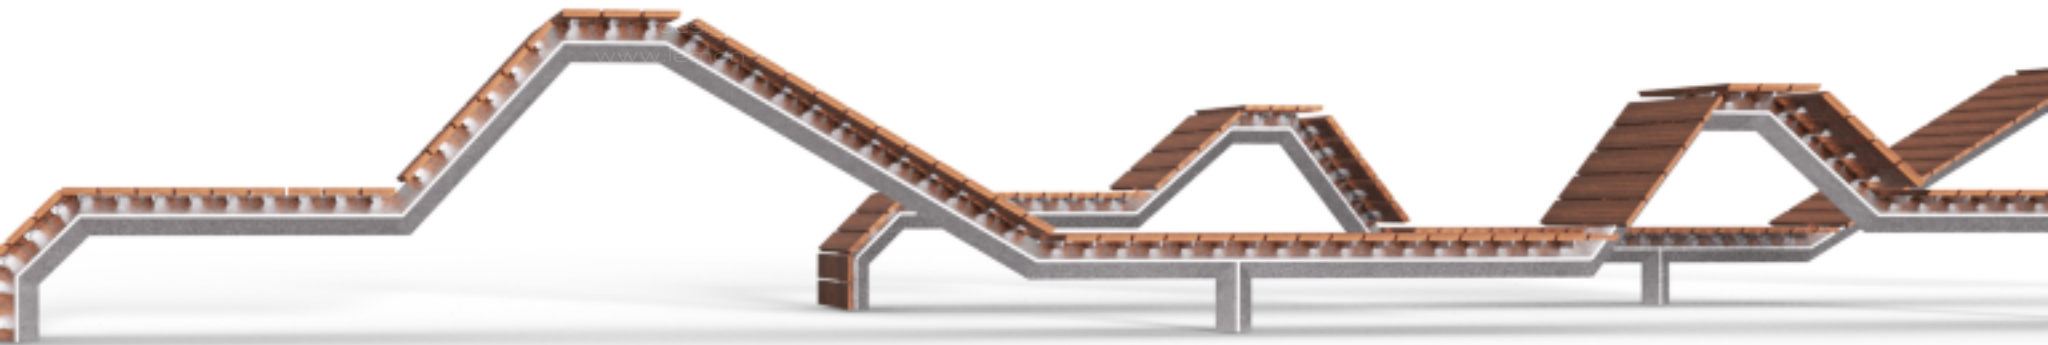

UrbanBeam T6

Urban Leisure Seating System

LEMÓN™
Design by LEMON