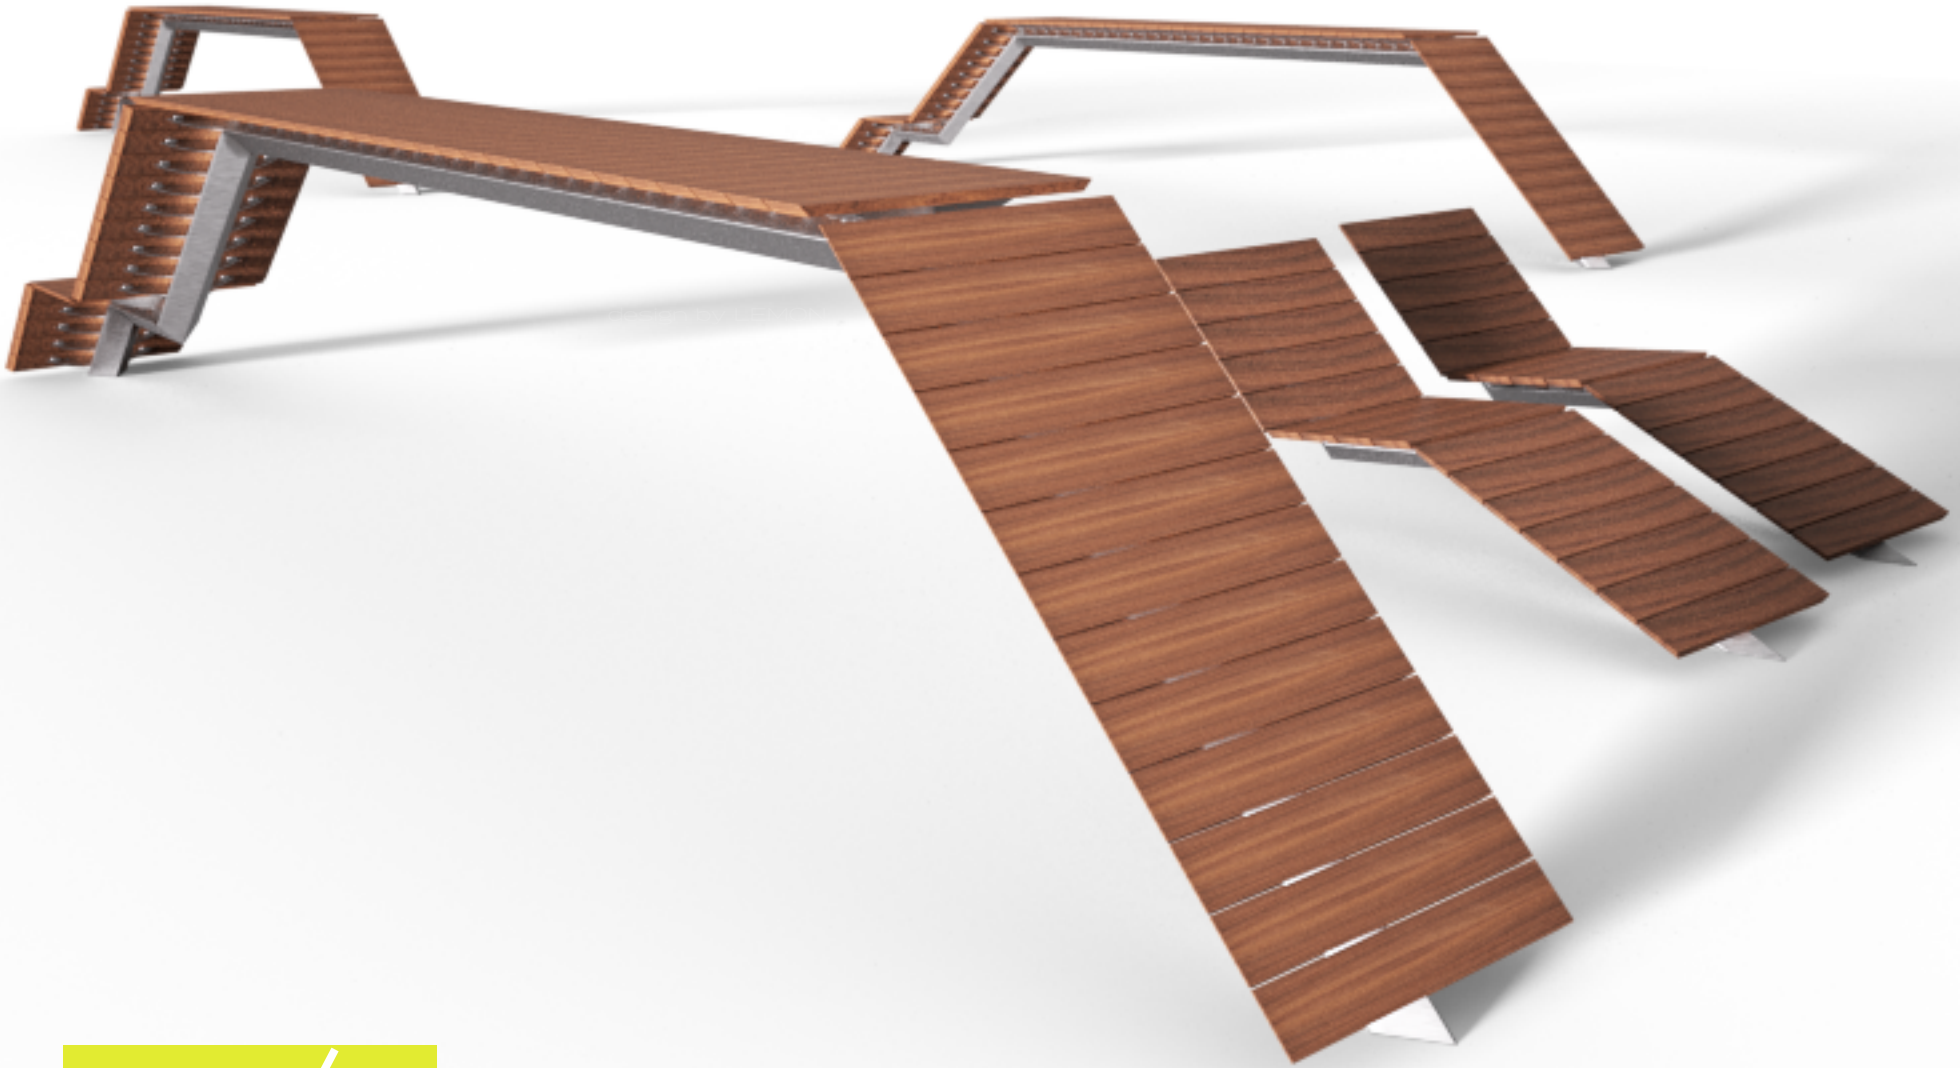

UrbanBeam T5

Urban Leisure Seating System

Design by LEMON