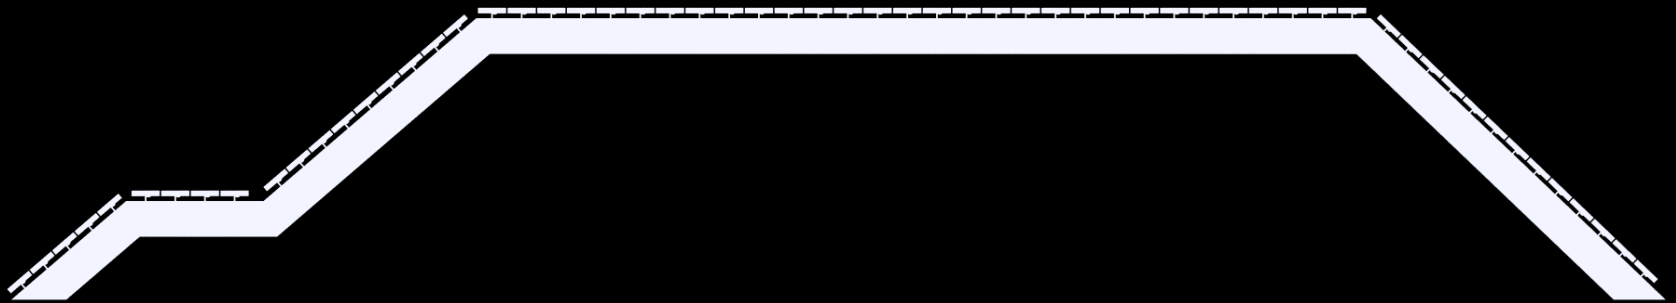

UrbanBeam

Urban Leisure Seating System

T 5

Design by LEMON