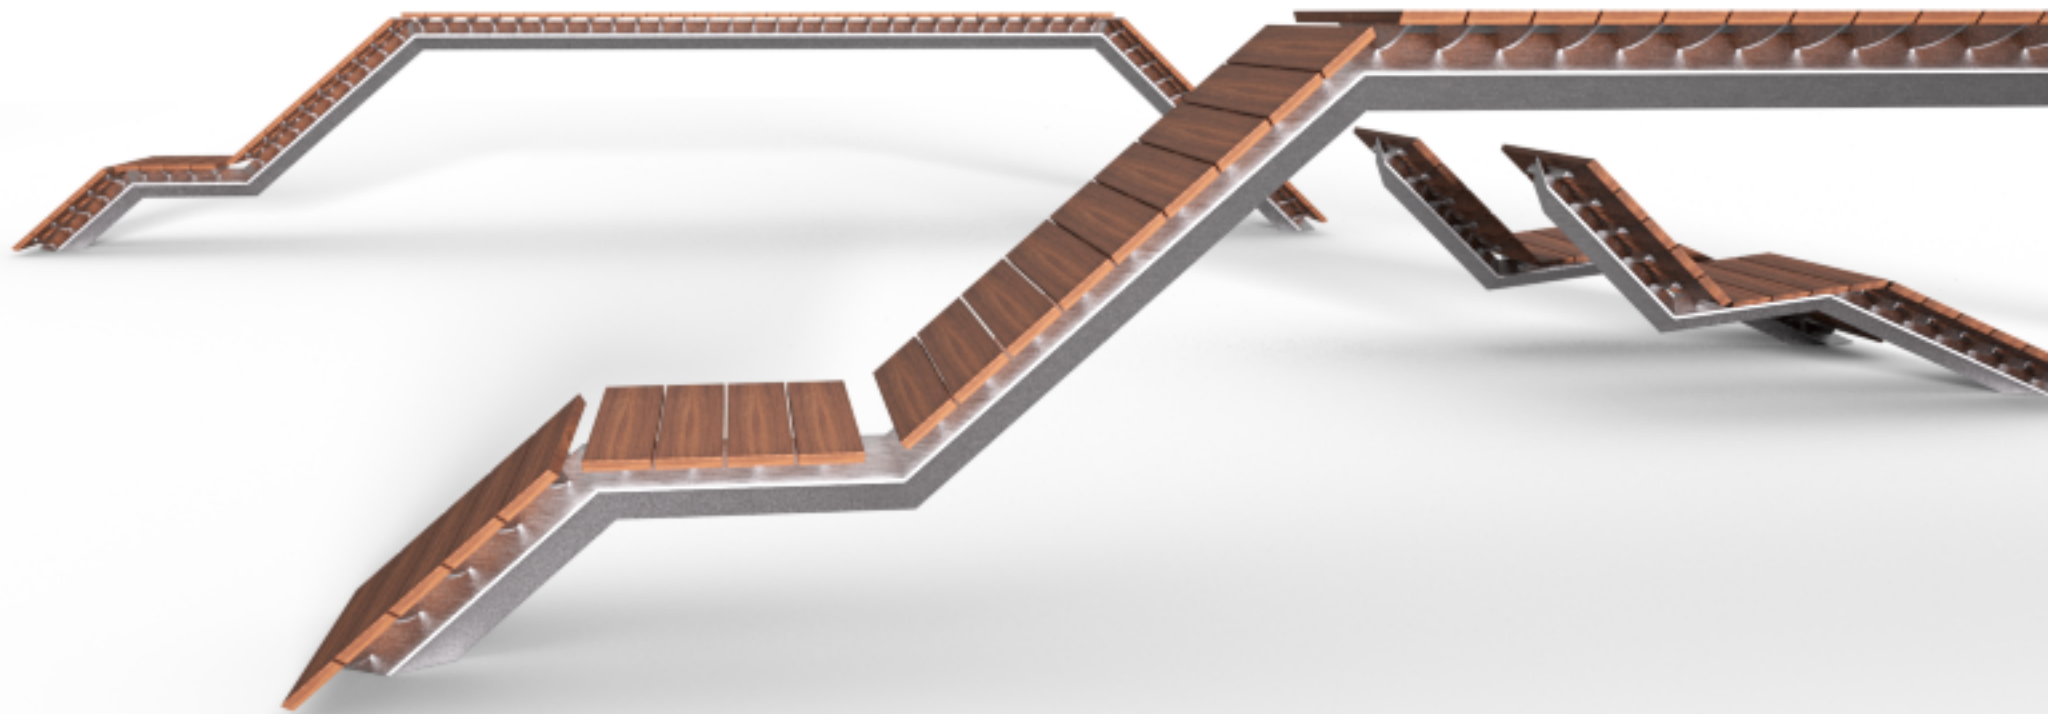

# UrbanBeam

Urban Leisure Seating System

UrbanBeam is a seating system for urban public spaces and garden environments. The system uses simple clean lines and made of high quality materials.

Design by LEMON

# UrbanBeam

Urban Leisure Seating System

T 5

Design by LEMON

# UrbanBeam T5

Urban Leisure Seating System

Design by LEMON