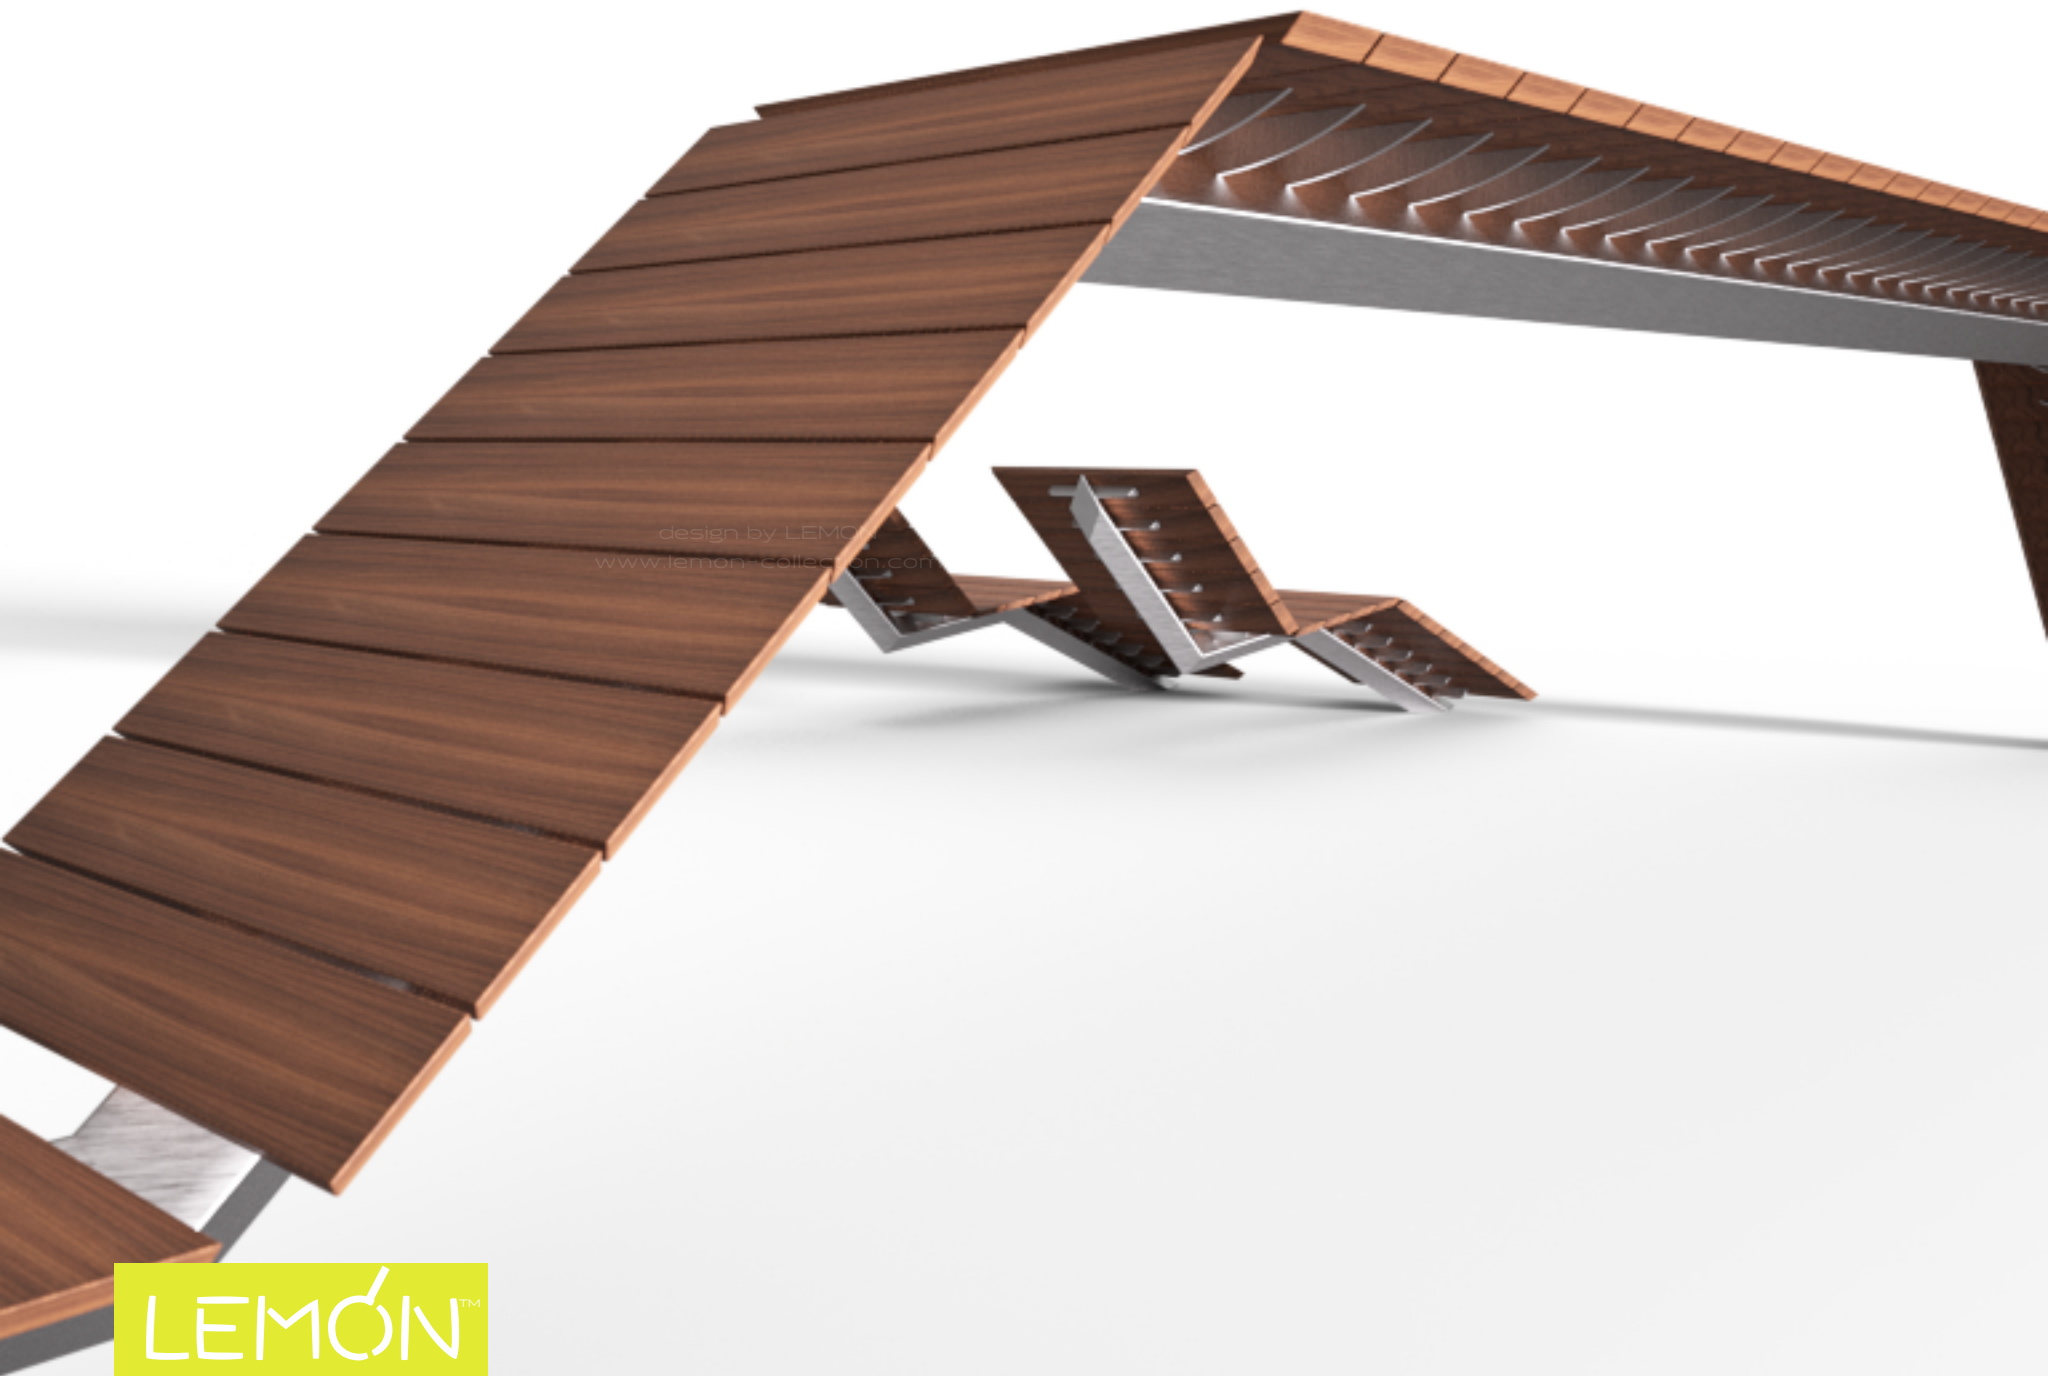

UrbanBeam T5

Urban Leisure Seating System

design by LEMON
www.lemo-collection.com

Design by LEMON