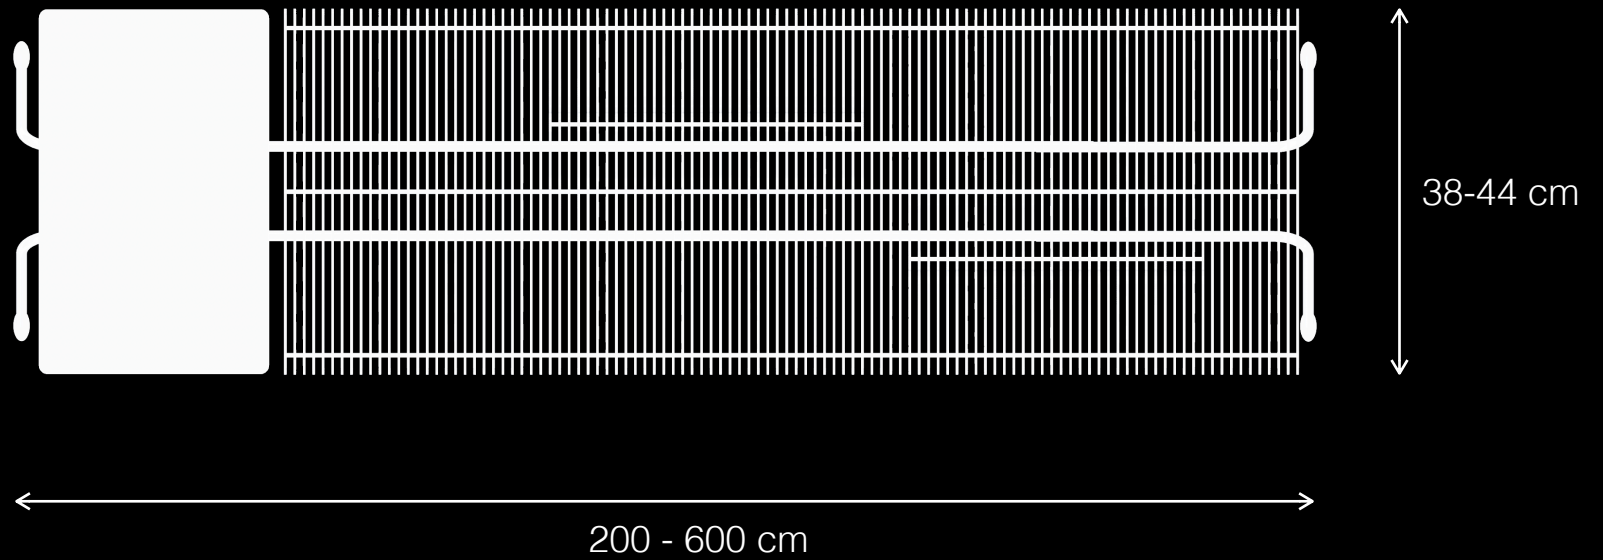

Urban Leisure Seating Elements

LEMÓN™
Design by LEMON

Zodiac T1

Urban Leisure Seating Elements

LEMÓN™

Design by LEMON

Materials & Finishes

Epoxy/Polyester Coated Metal
/Aluminum