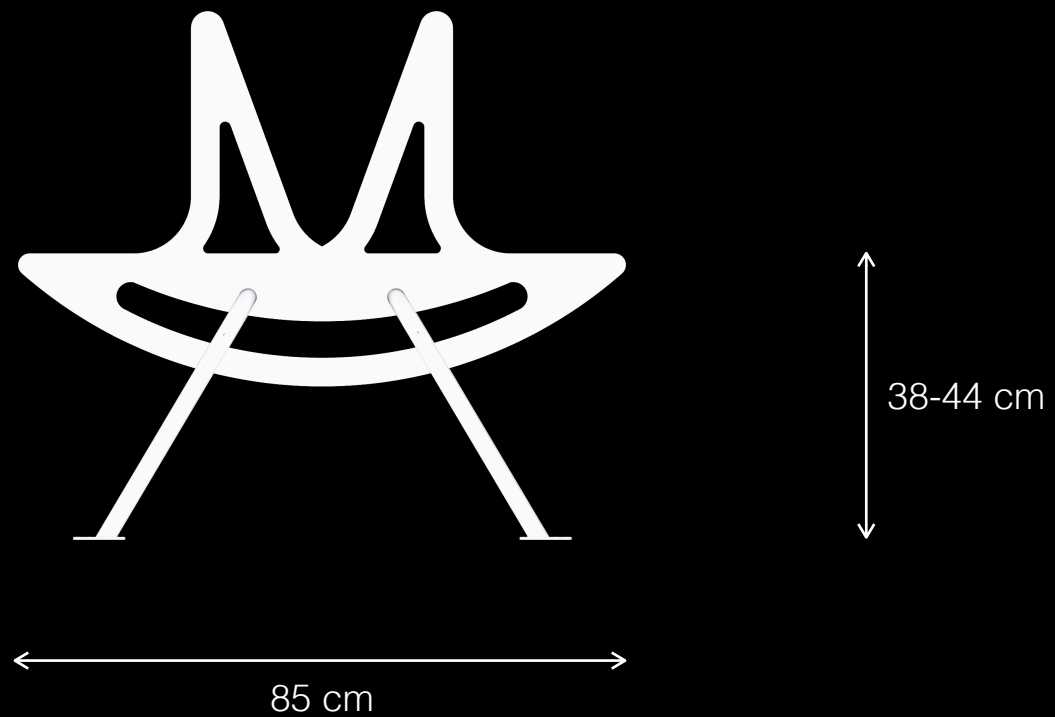

Urban Leisure Seating Elements

LEMÓN™
Design by LEMON

Zodiac T1

Urban Leisure Seating Elements

LEMÓN™

Design by LEMON

Materials & Finishes

Epoxy/Polyester Coated Metal
/Aluminum