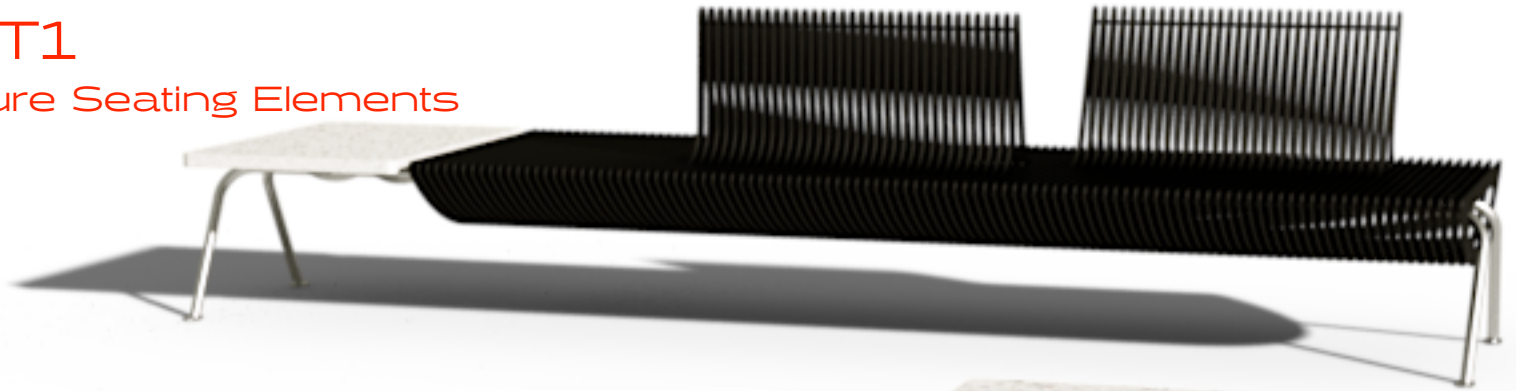

Zodiac T1

Urban Leisure Seating Elements

LEMÓN™
Design by LEMON