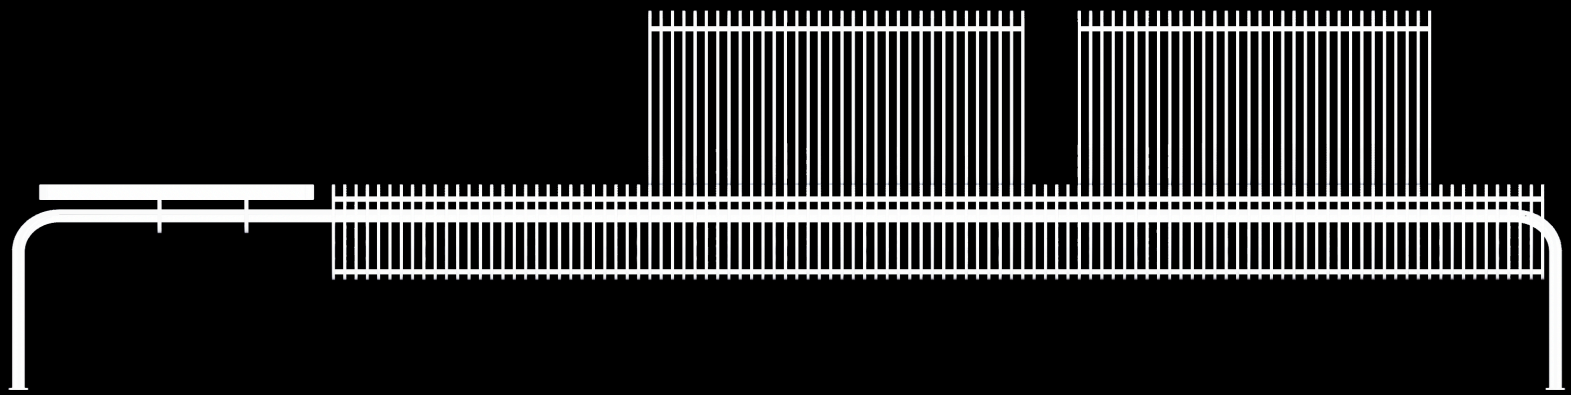

Zodiac

Urban Leisure Seating Elements

T 1

Design by LEMON

COPYRIGHT © LEMON - UPSCALE URBAN FURNITURE LTD. 1995. ALL RIGHTS RESERVED.

w w w . l e m o n - c o l l e c t i o n . c o m