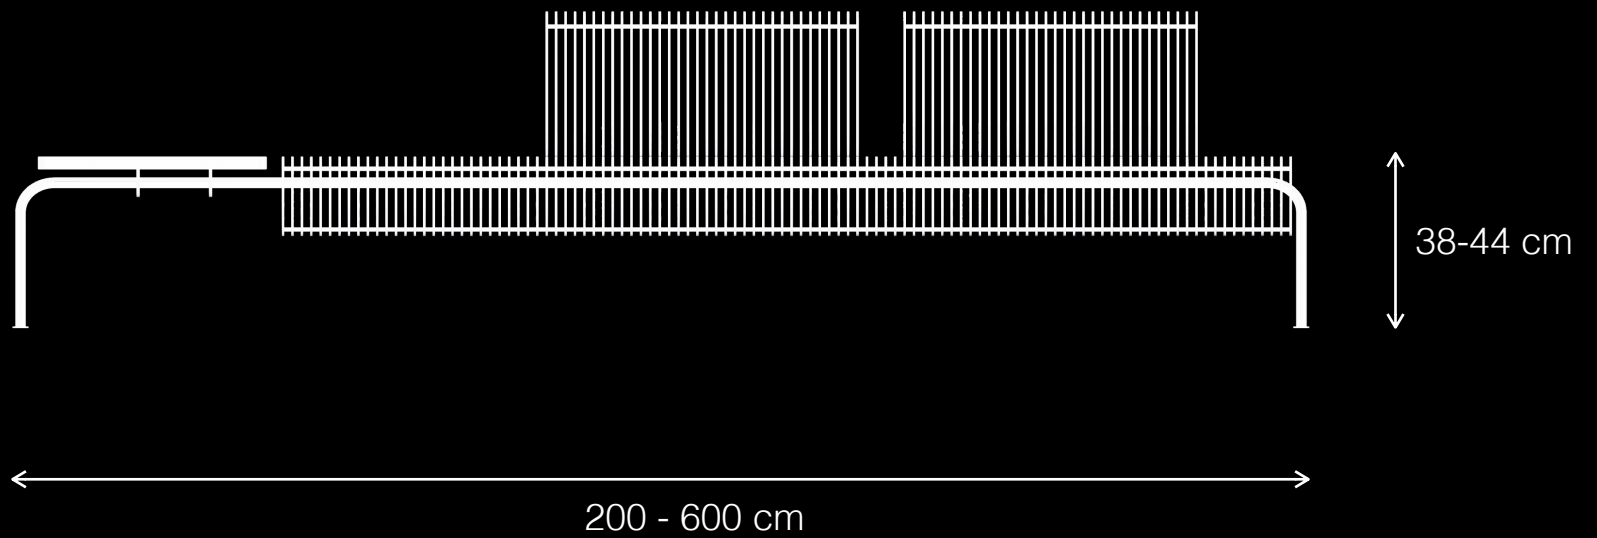

Urban Leisure Seating Elements

LEMÓN™
Design by LEMON

Zodiac T1

Urban Leisure Seating Elements

LEMÓN™

Design by LEMON

Materials & Finishes

Epoxy/Polyester Coated Metal
/Aluminum