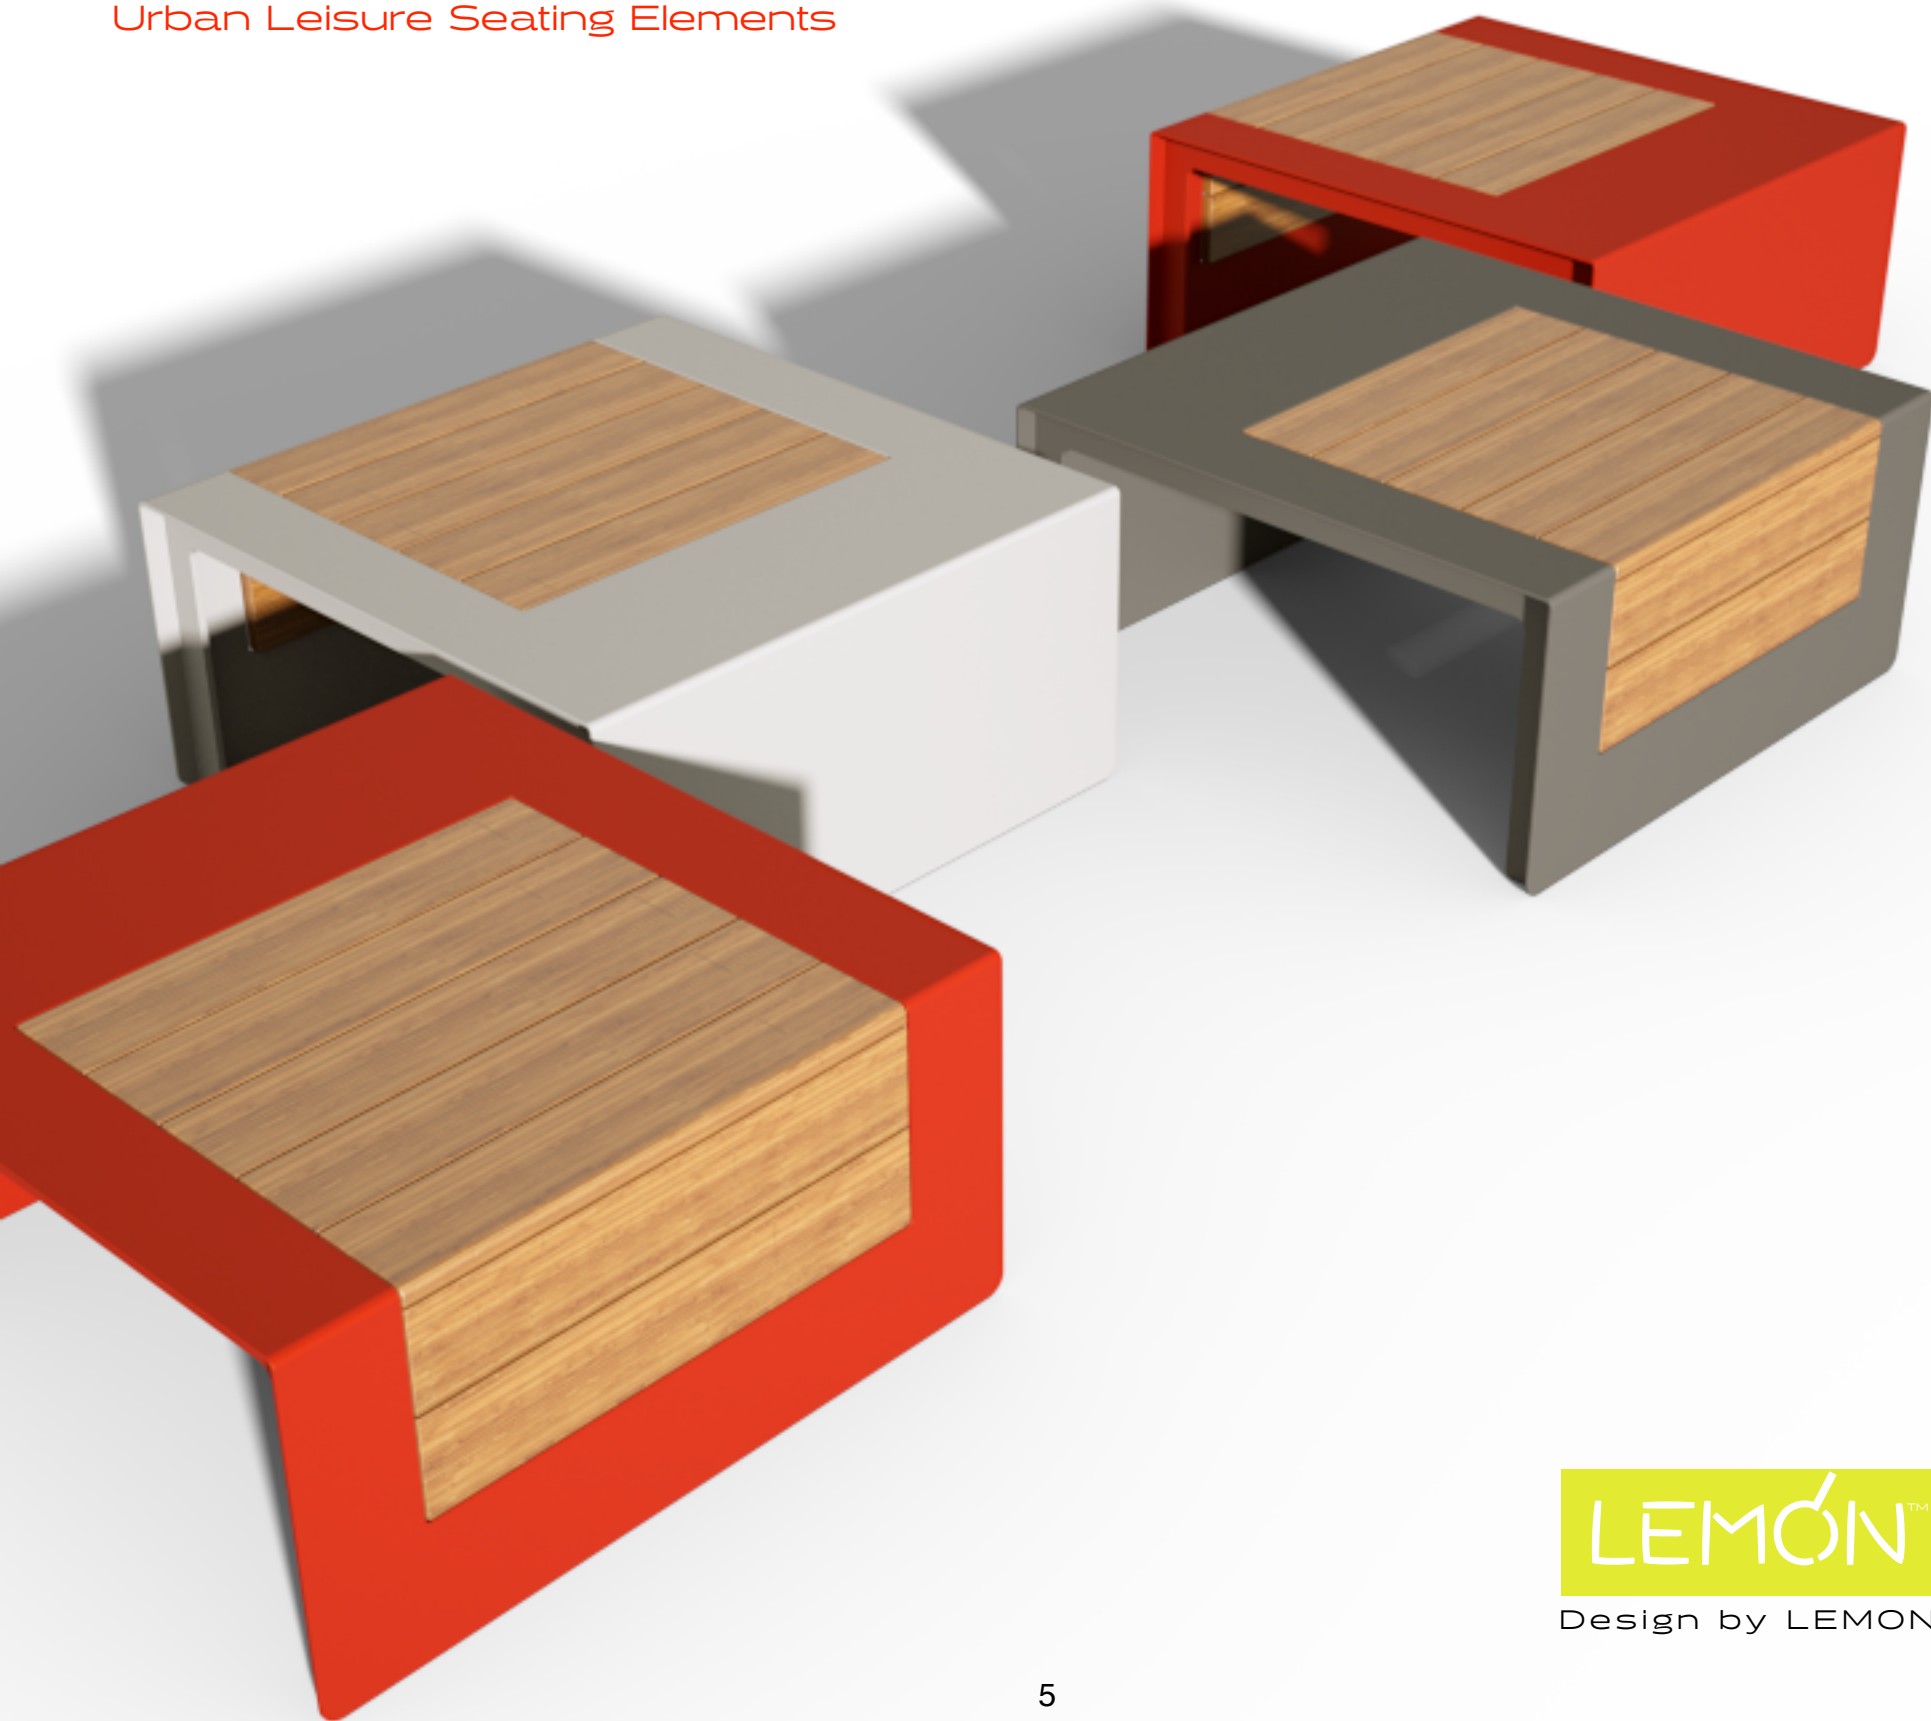

רִי הוֹט אֹרְבֵנִי יִחֻדִי

Abra Cadabra

Urban Leisure Seating Elements

Abra Cadabra is an elegant seating system for urban public spaces and garden environments. The system uses simple clean lines and made of high quality materials.

Design by LEMON

Abra Cadabra

Urban Leisure Seating Elements

T 1

Design by LEMON

Abra Cadabra T1
Urban Leisure Seating Elements

LEMÓN™
Design by LEMON

Abra Cadabra T1

Urban Leisure Seating Elements

LEMÓN™
Design by LEMON

Abra Cadabra T1

Urban Leisure Seating Elements

LEMÓN™
Design by LEMON

80 cm

80 cm

40 cm