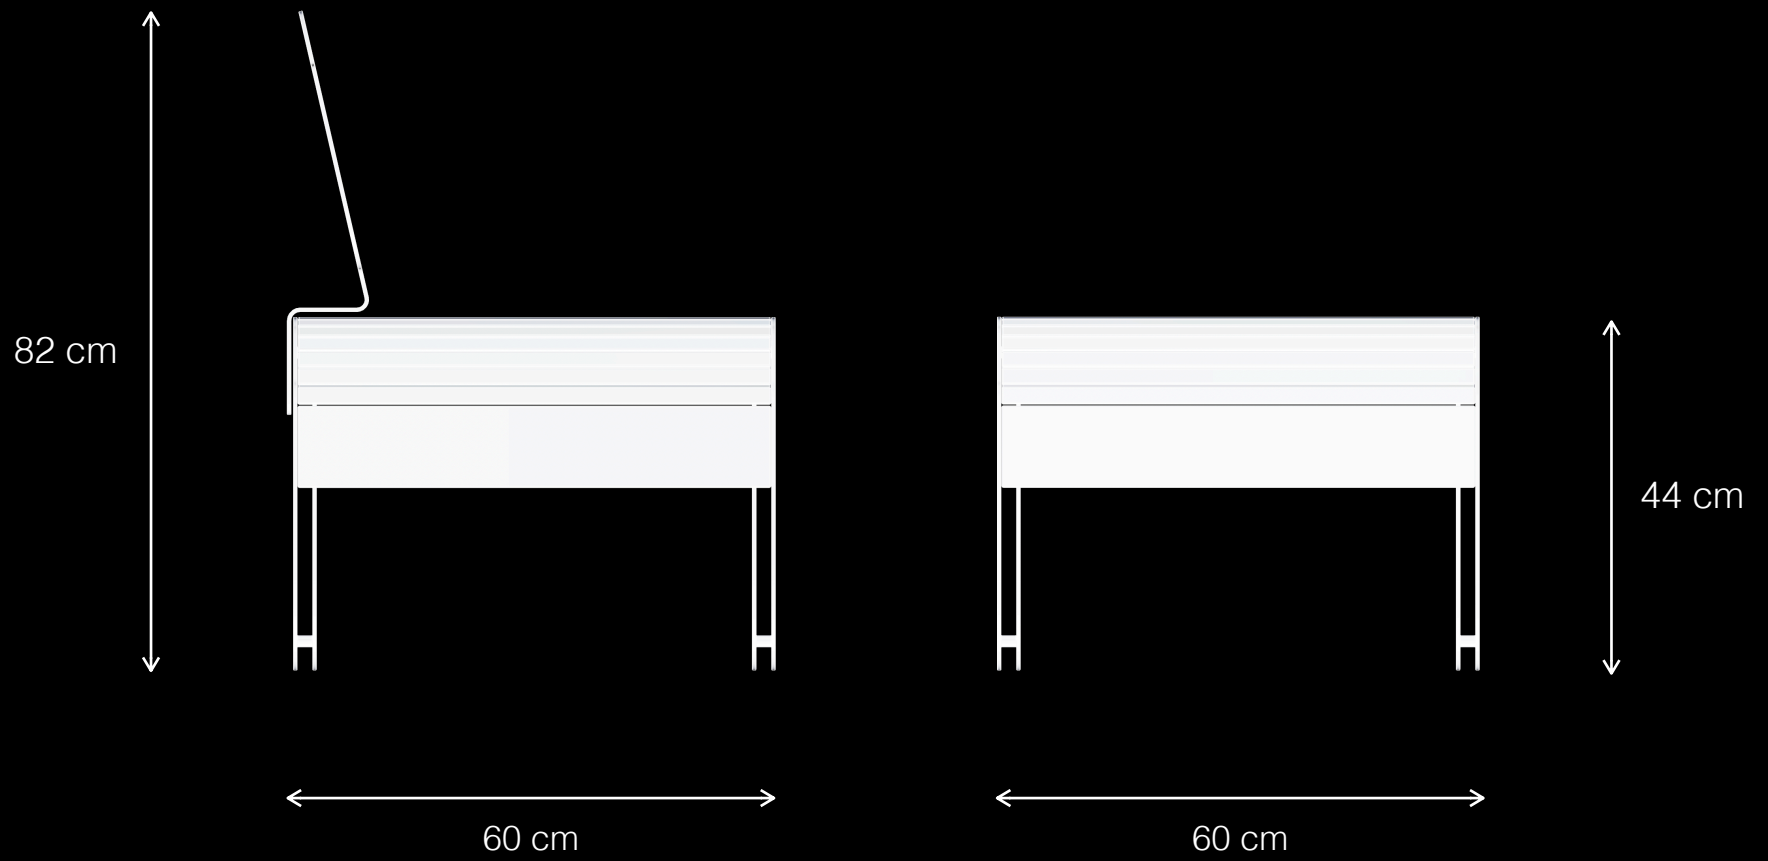

# Alibaba T1

Urban Leisure Seating Elements

LEMÓN™

Design by LEMON

← 95 cm →

← 95 cm →