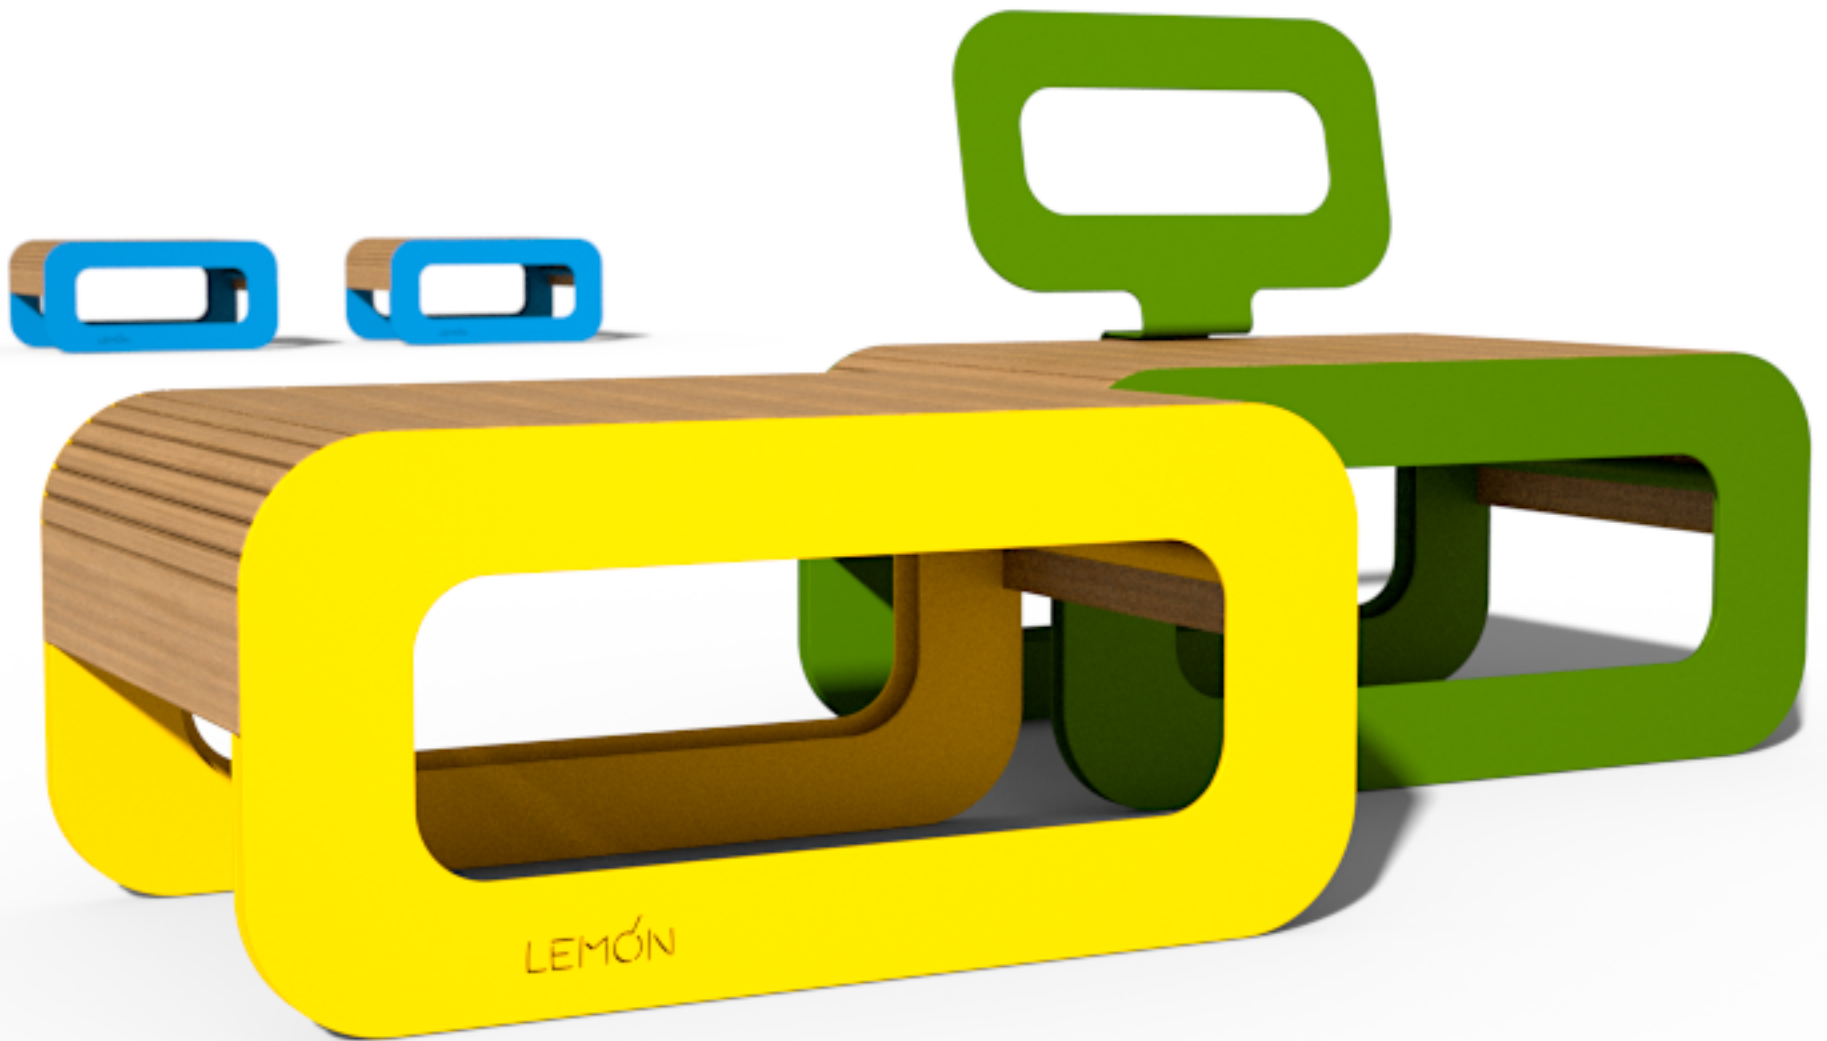

Alibaba T1

Urban Leisure Seating Elements

LEMÓN™
Design by LEMON