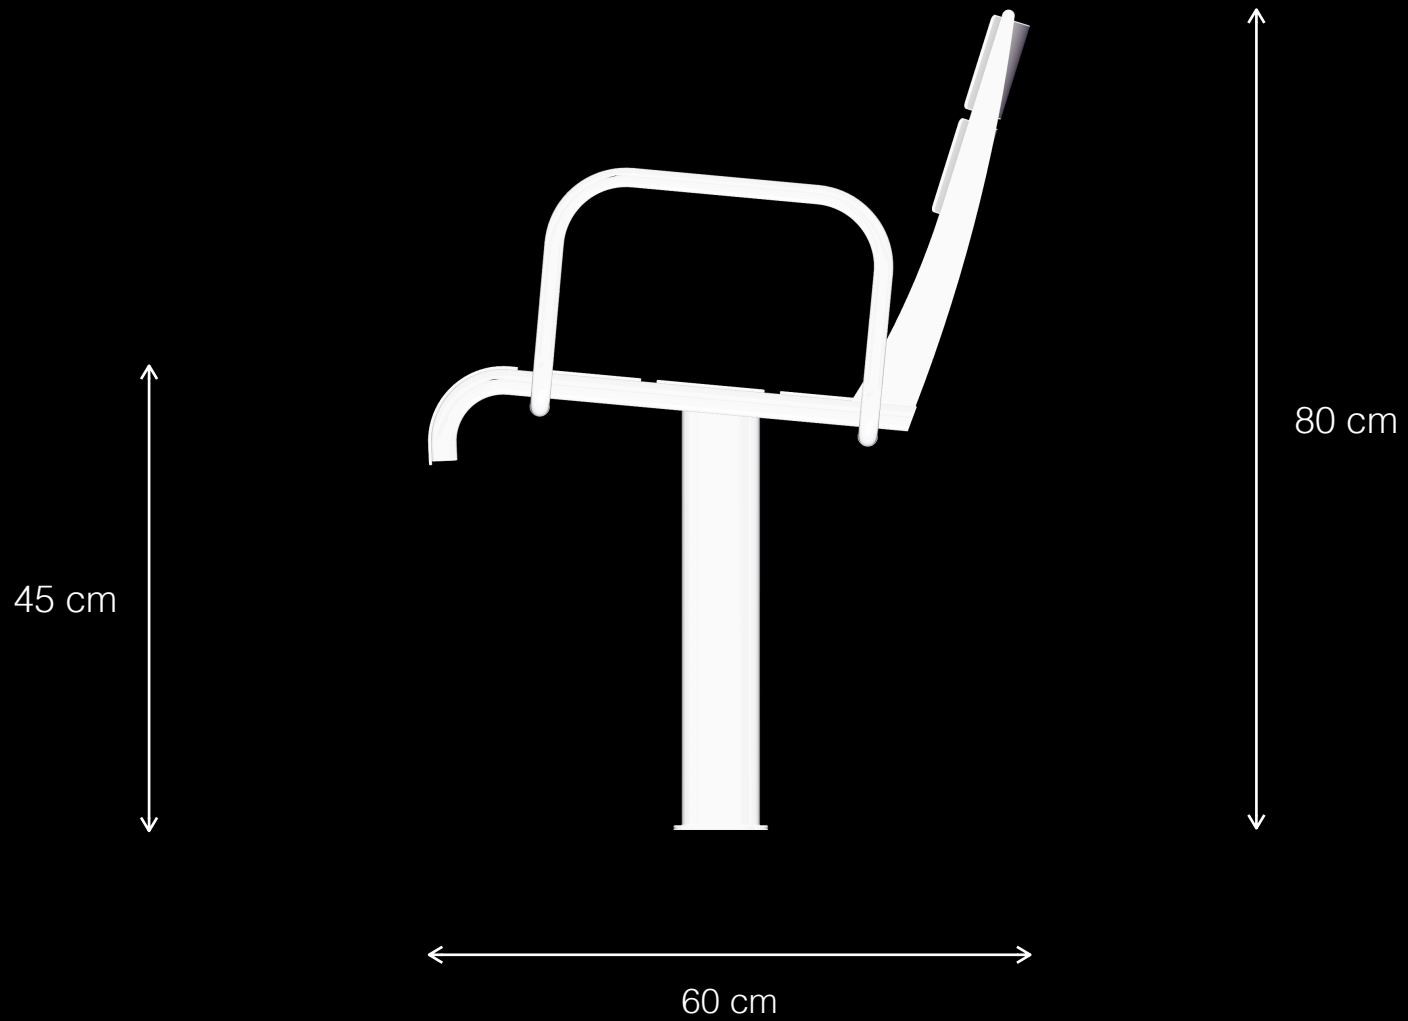

LEMÓN™

Design by LEMON

Alpha T1

Urban Leisure Seating Elements

LEMÓN™
Design by LEMON

Materials & Finishes

Base: Epoxy/Polyester Coated Metal

U P S C A L E
U R B A N
F U R N I T U R E