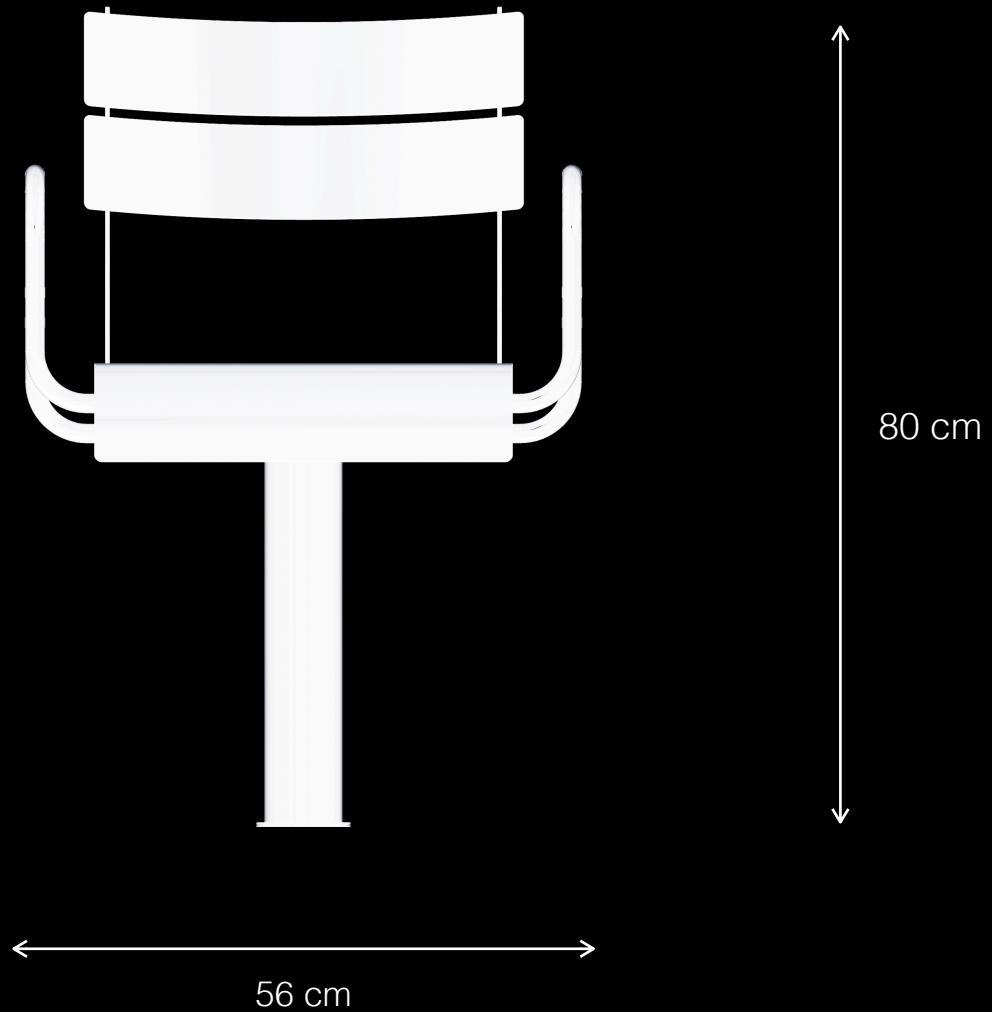

LEMÓN™

Design by LEMON

Alpha T1

Urban Leisure Seating Elements

LEMÓN™
Design by LEMON

Materials & Finishes

Base: Epoxy/Polyester Coated Metal

U P S C A L E
U R B A N
F U R N I T U R E