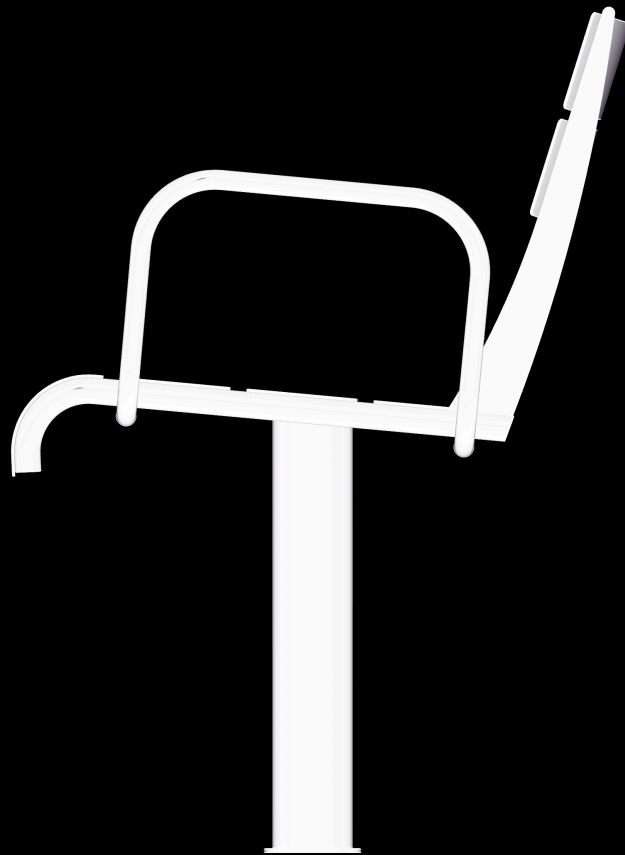

Alpha

Urban Leisure Seating Elements

T 1

Design by LEMON

COPYRIGHT © LEMON - UPSCALE URBAN FURNITURE LTD. 1995. ALL RIGHTS RESERVED.

w w w . l e m o n - c o l l e c t i o n . c o m