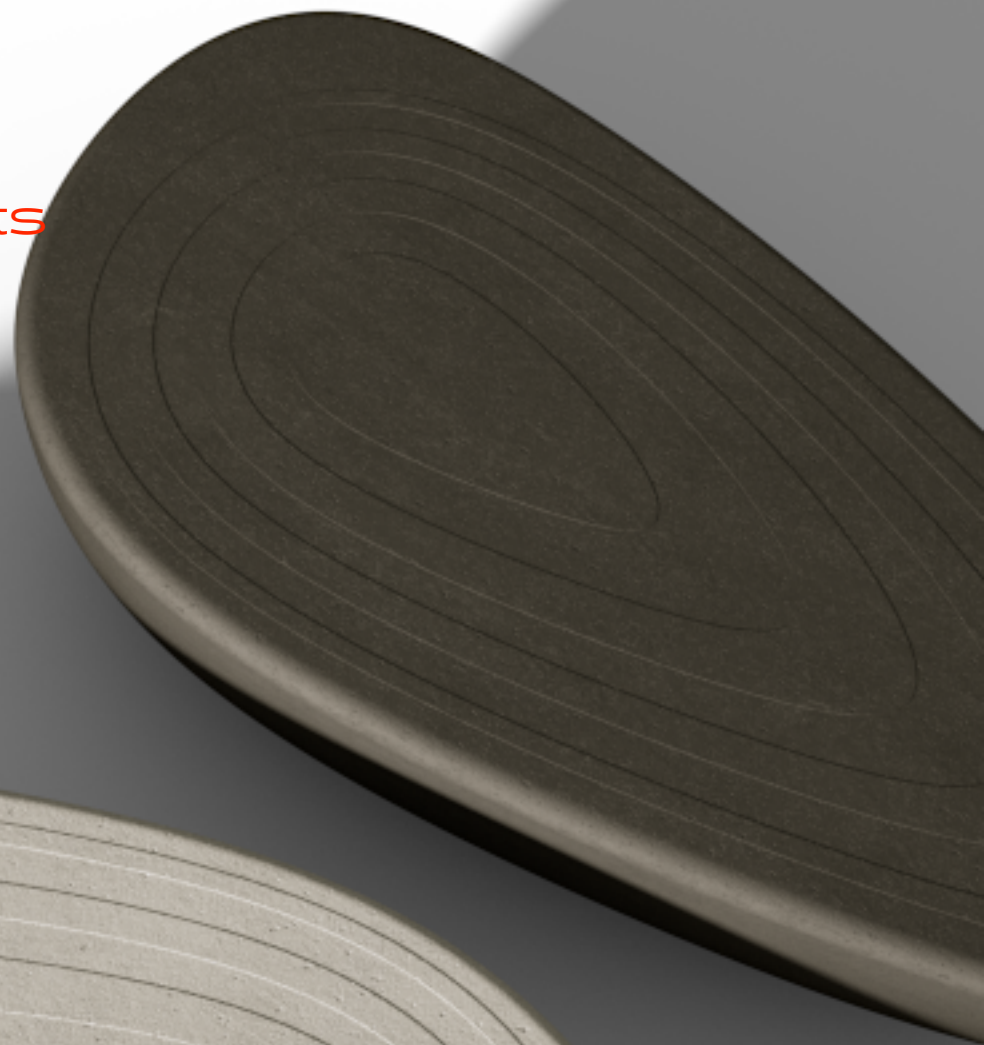

Amalfi

Urban Leisure Seating Elements

U P S C A L E
U R B A N
F U R N I T U R E

עיצוב אלון דרורי

w w w . l e m o n - c o l l e c t i o n . c o m