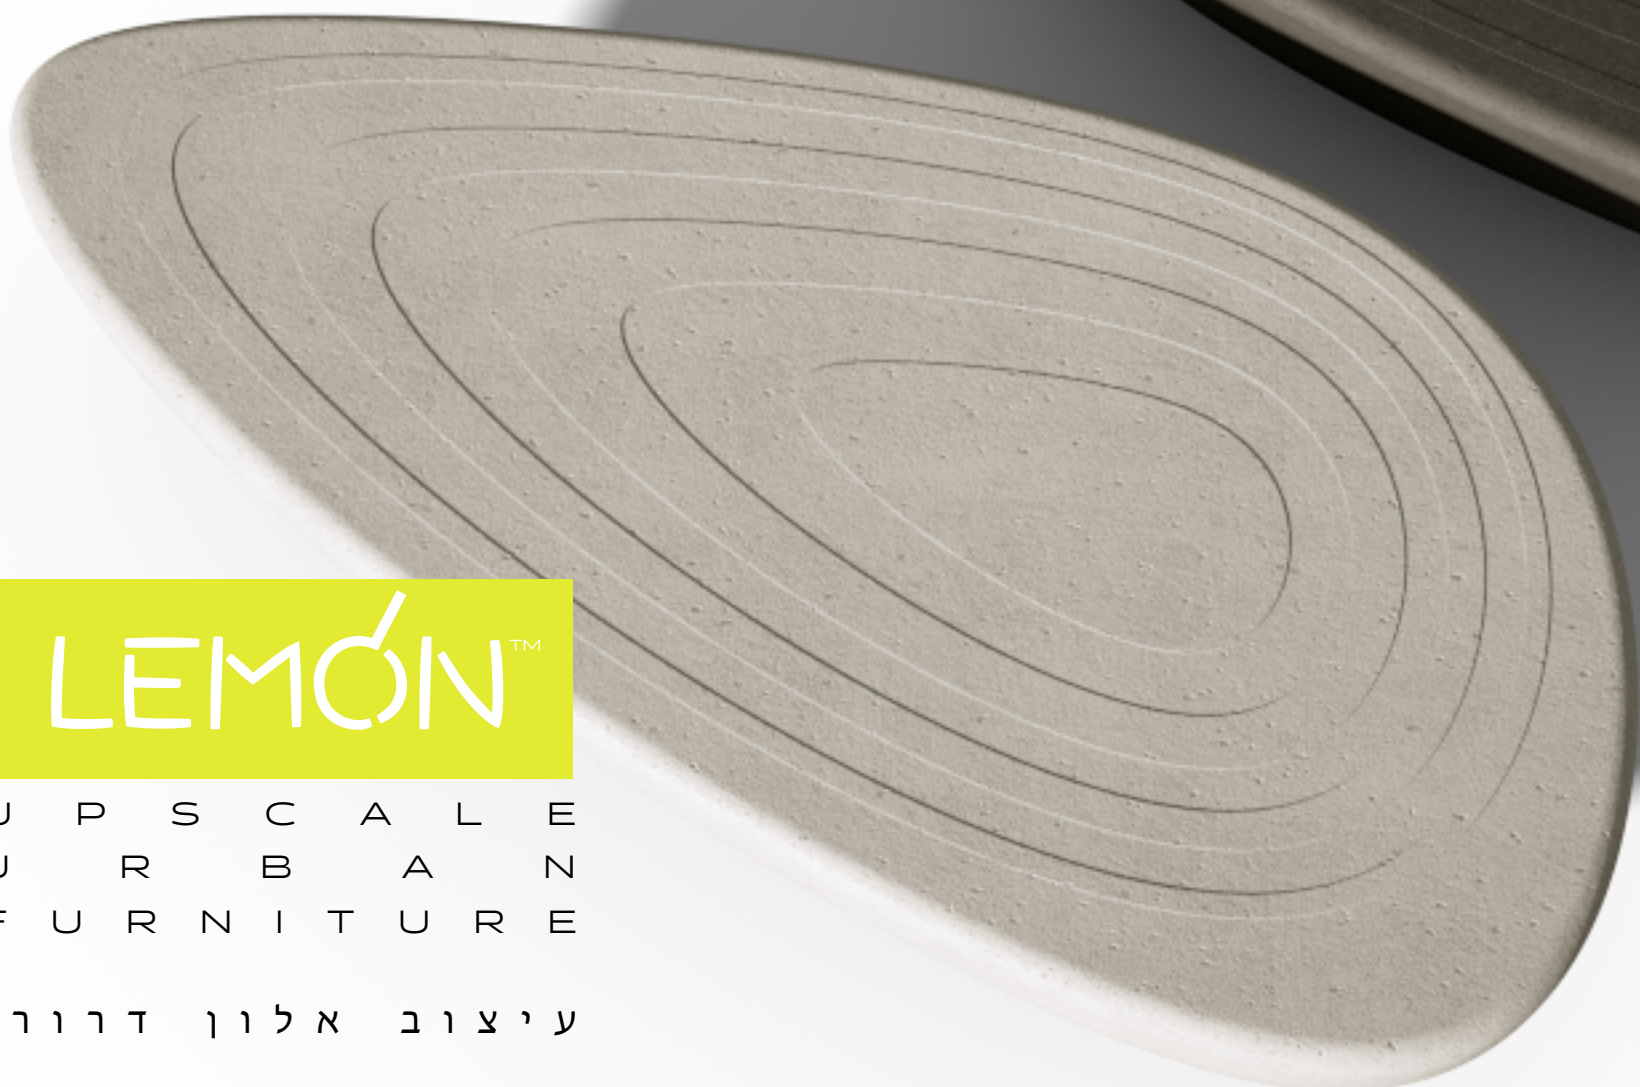

Amalfi

Urban Leisure Seating Elements

U P S C A L E
U R B A N
F U R N I T U R E

עיצוב אלון דרורי

w w w . l e m o n - c o l l e c t i o n . c o m