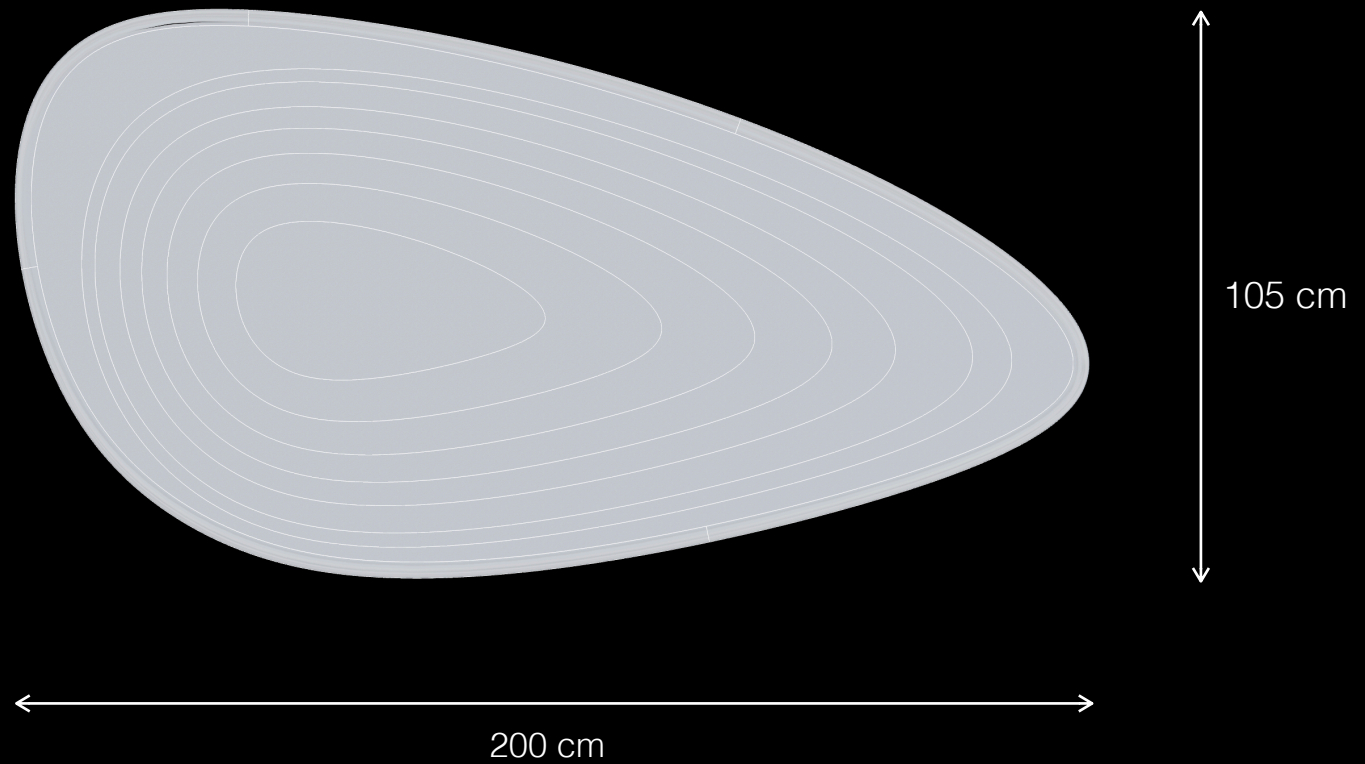

Urban Leisure Seating Elements

LEMÓN™
Design by LEMON

Amalfi T1

Urban Leisure Seating Elements

Design by LEMON

Materials & Finishes

Architectural Concrete

U P S C A L E
U R B A N
F U R N I T U R E