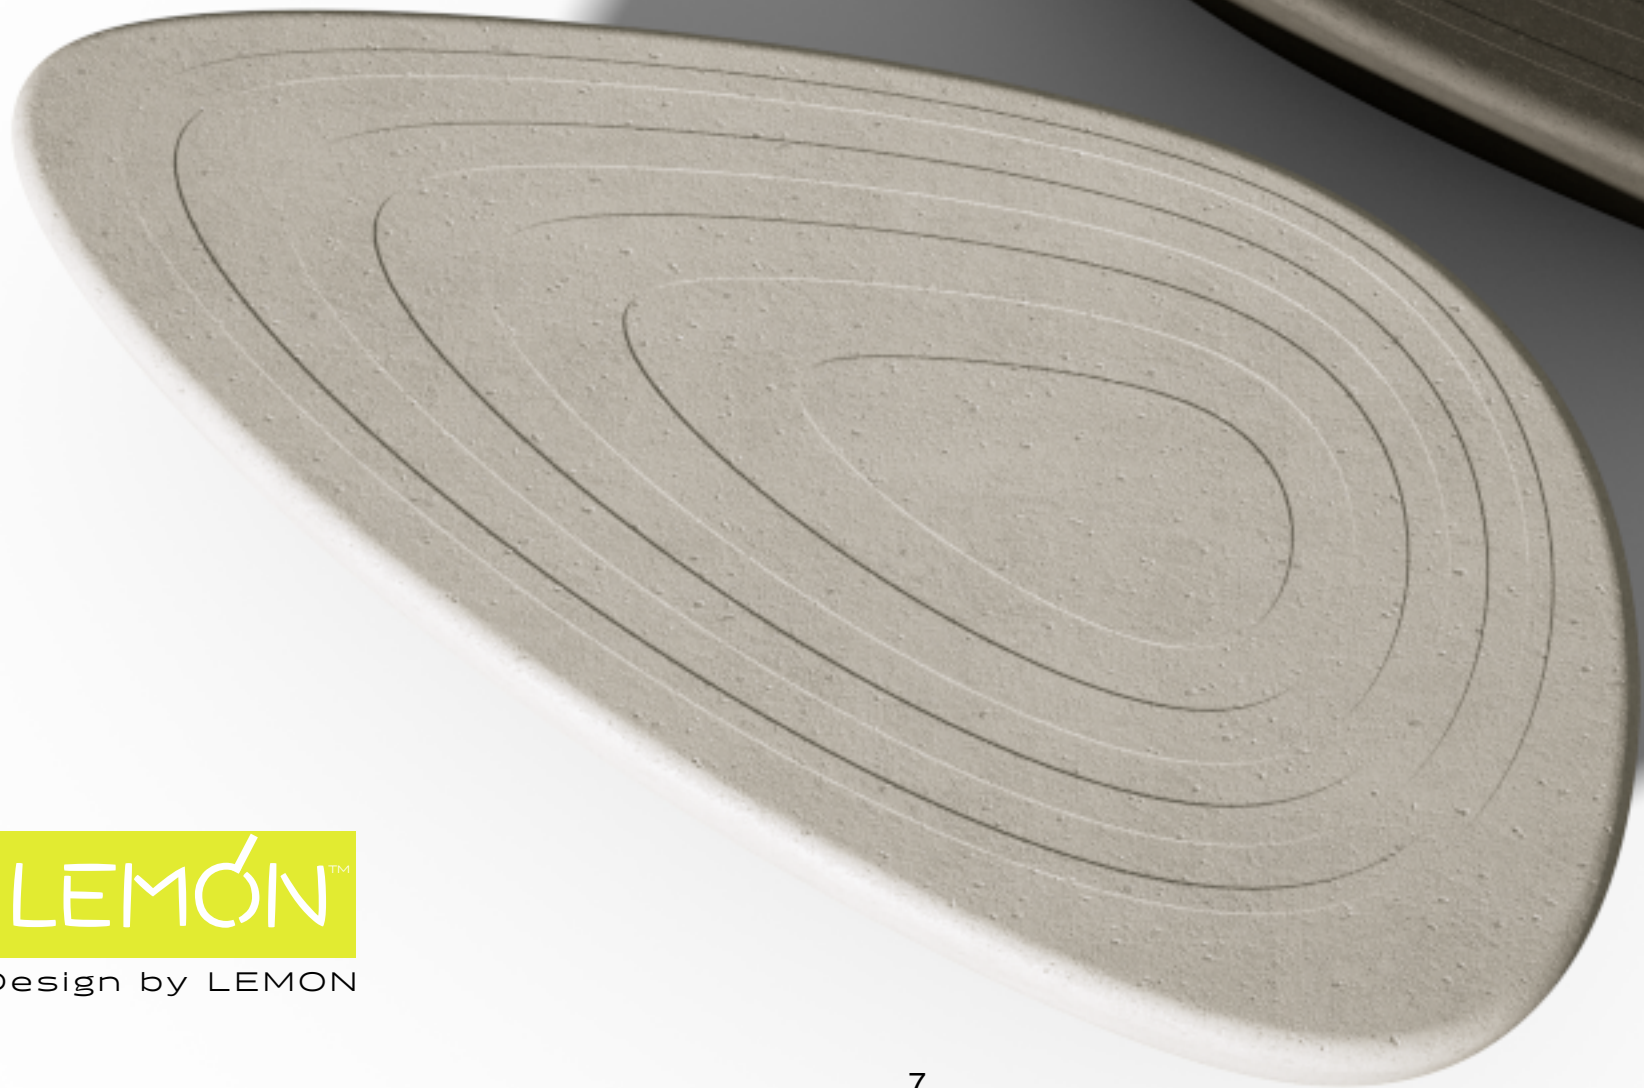

Amalfi T1

Urban Leisure Seating Elements

Design by LEMON