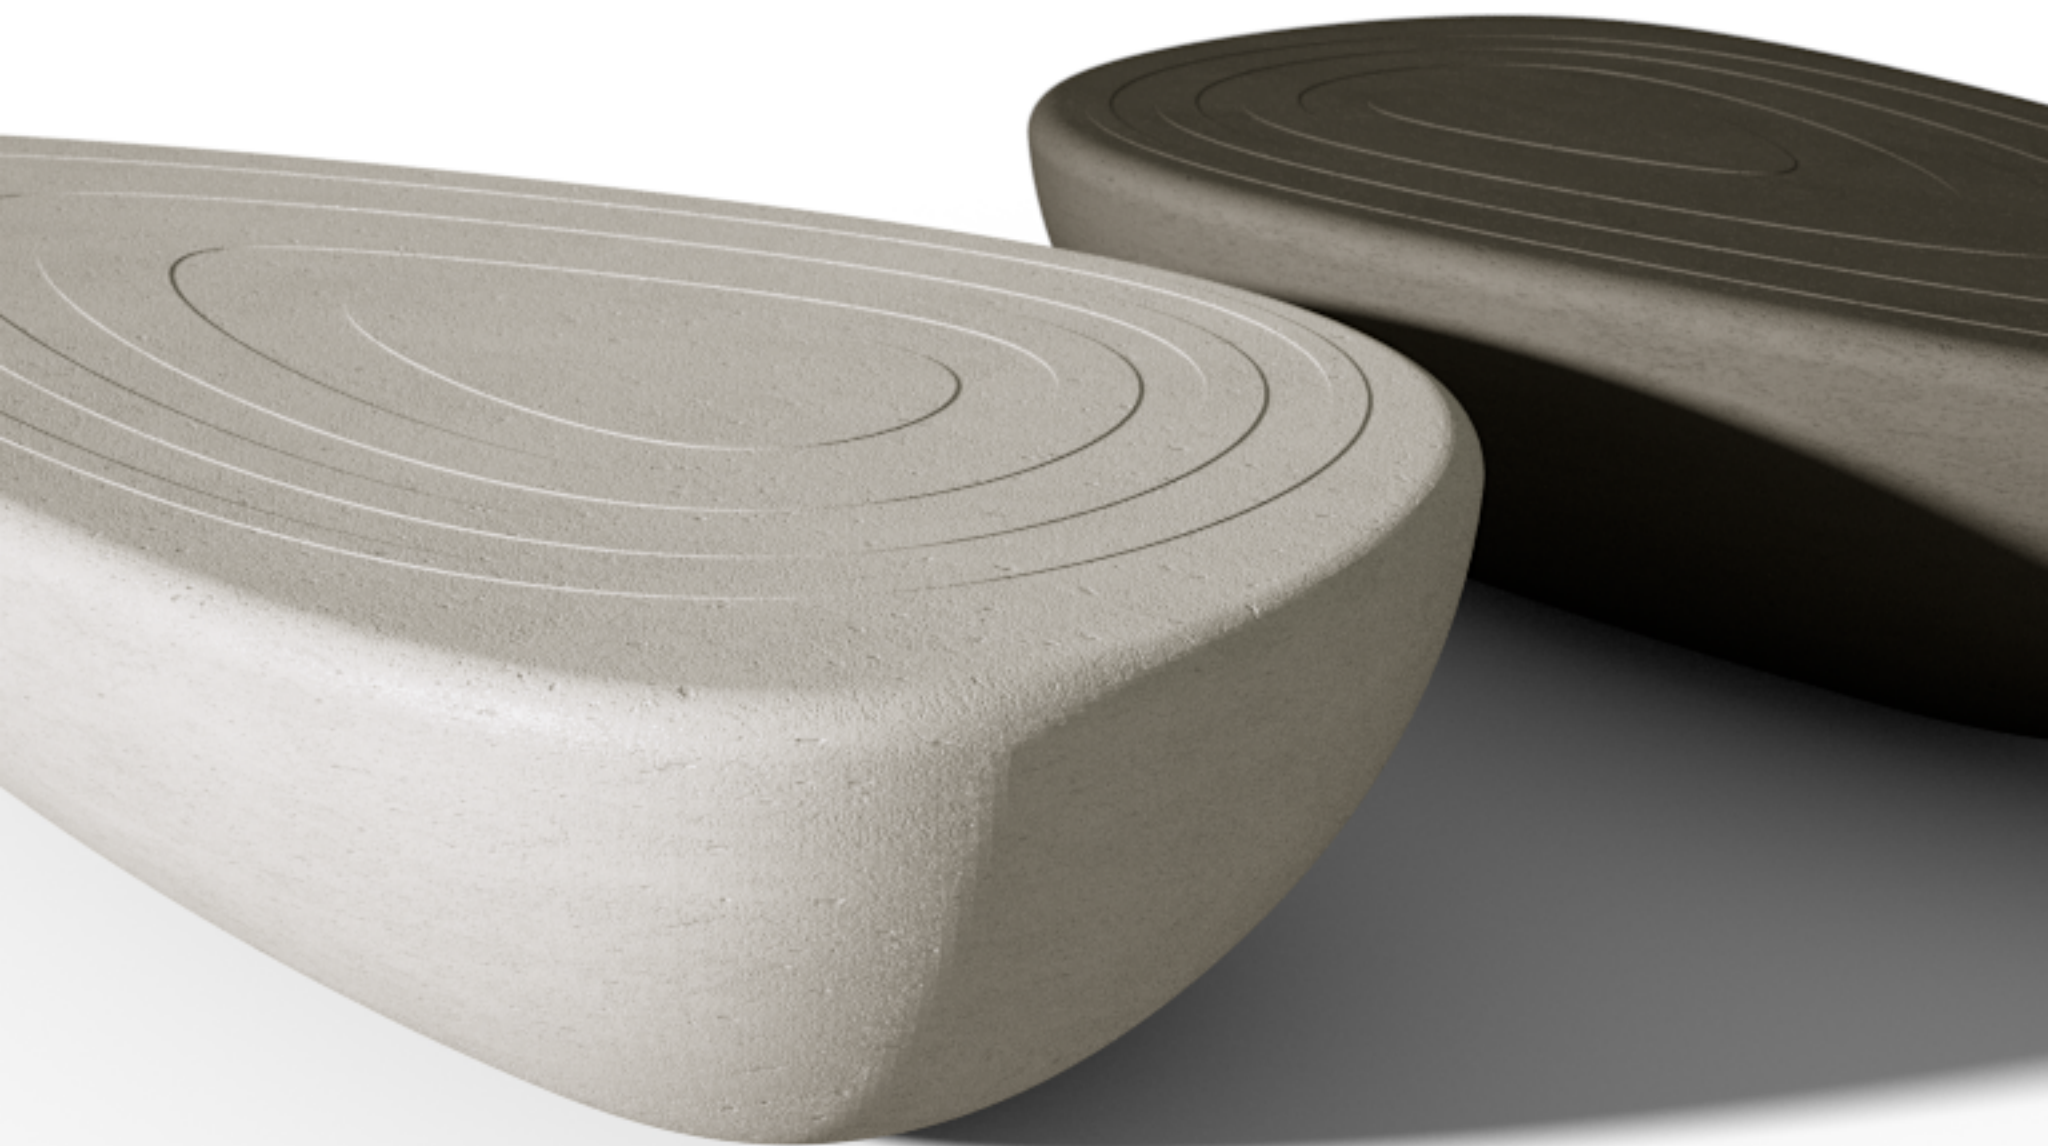

Amalfi T1

Urban Leisure Seating Elements

LEMÓN™
Design by LEMON