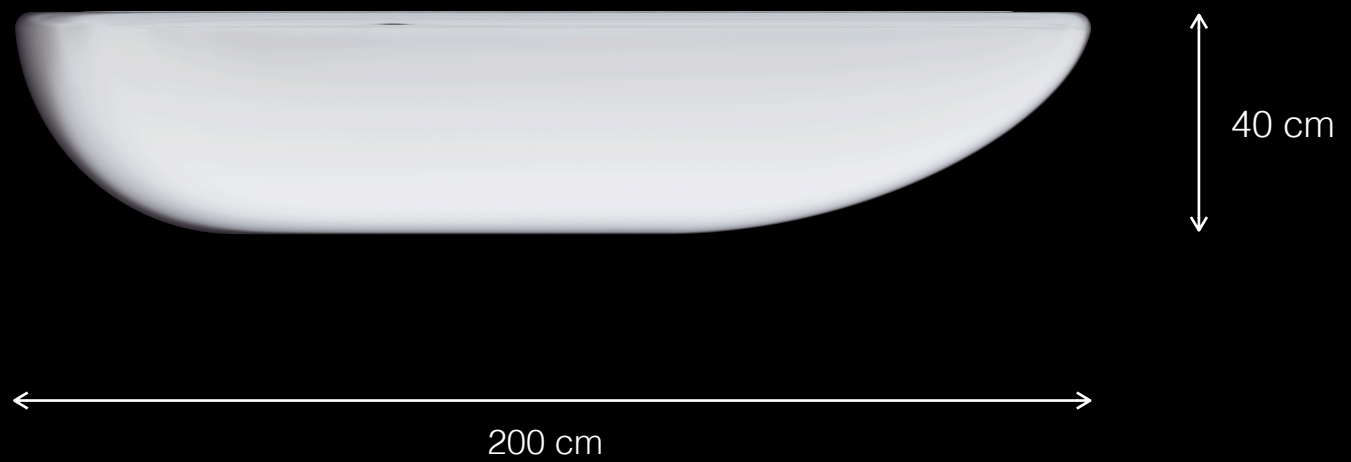

Urban Leisure Seating Elements

LEMÓN™
Design by LEMON

Amalfi T1

Urban Leisure Seating Elements

Design by LEMON

Materials & Finishes

Architectural Concrete

U P S C A L E
U R B A N
F U R N I T U R E