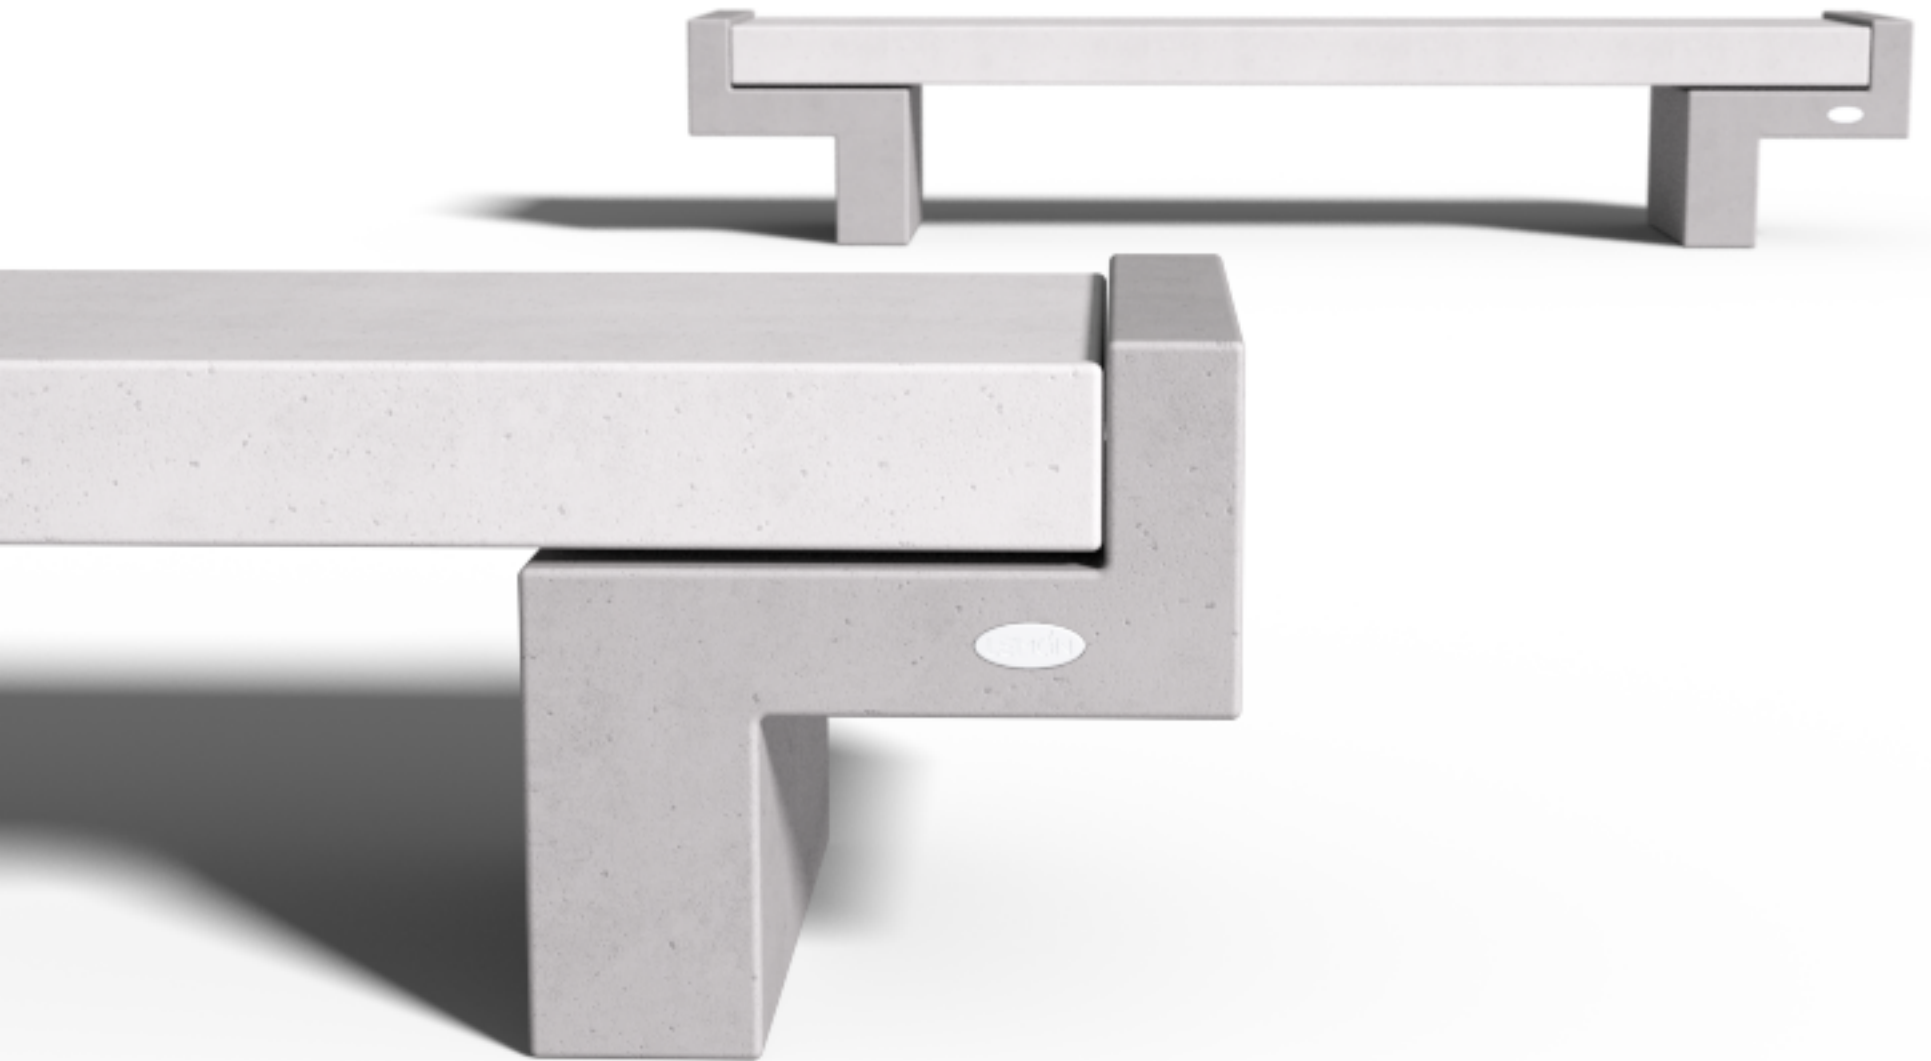

Amalgam T1

Urban Leisure Seating Elements

LEMÓN™

Design by LEMON