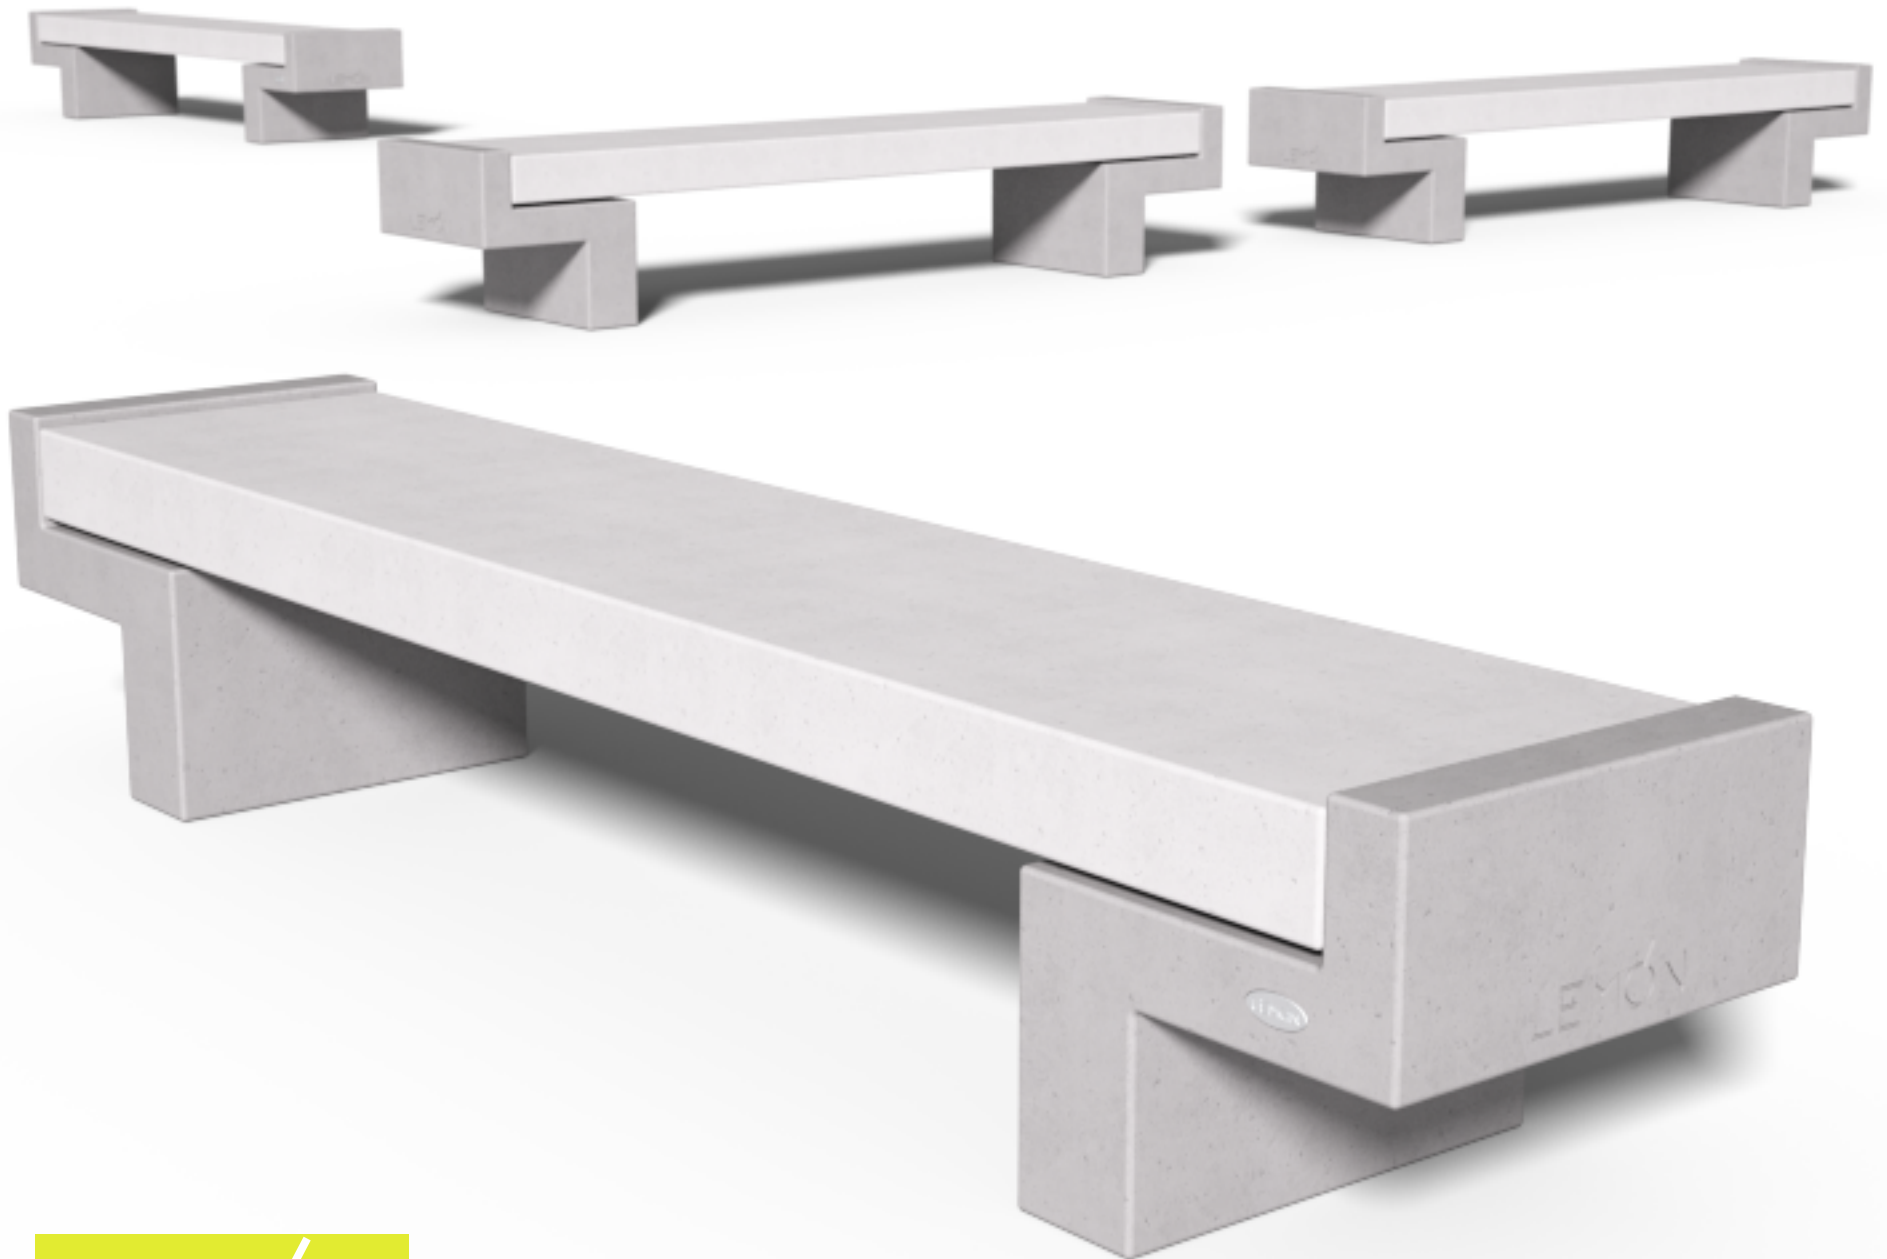

Amalgam T1

Urban Leisure Seating Elements

LEMON™

Design by LEMON