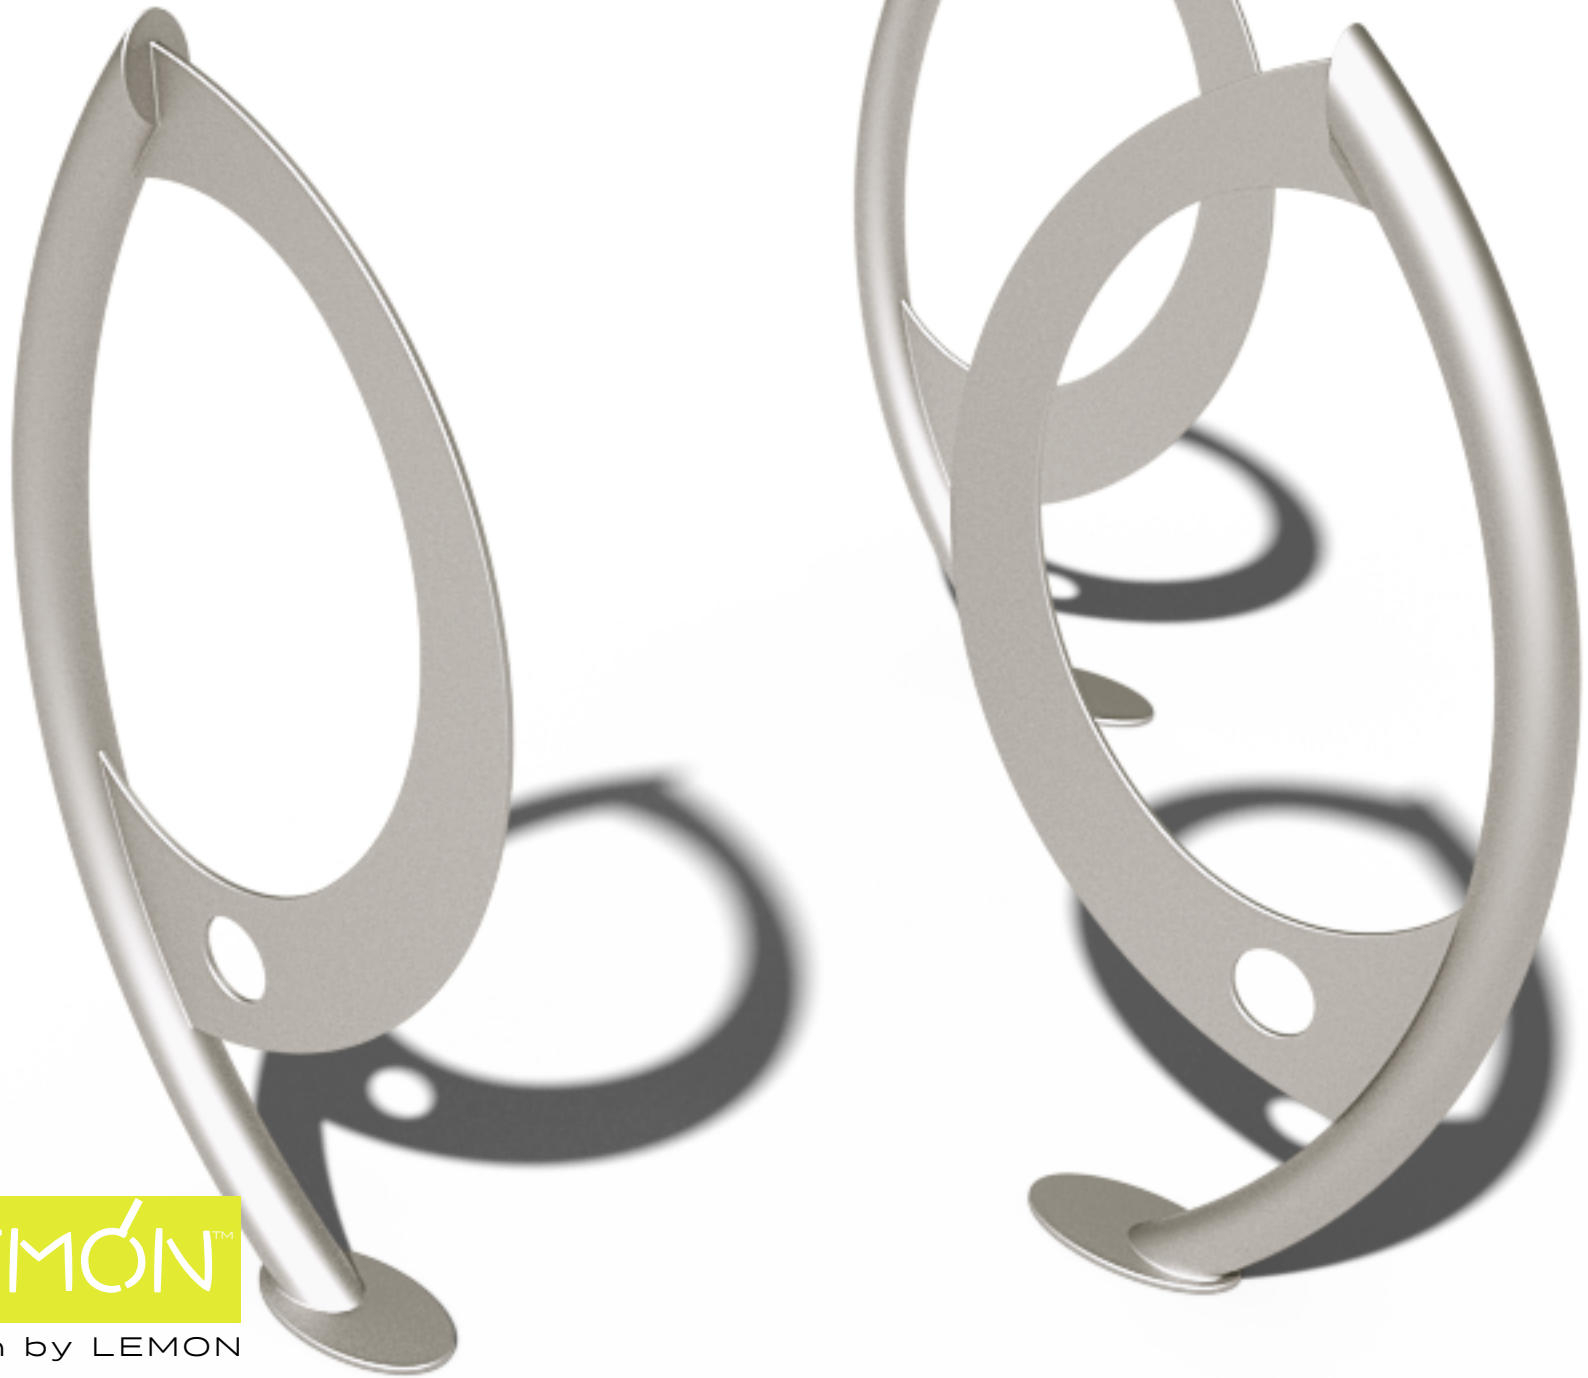

Amiga

Bike Rack & Bollard System

Amiga is a bike rack & bollard system for urban public spaces. The system uses simple clean lines and made of high quality materials.

Design by LEMON

Amiga

Bike Rack & Bollard System

T 1

Design by LEMON

Amiga

Bike Rack & Bollard System

T 1

Design by LEMON

Amiga T1

Bike Rack & Bollard System

LEMÓN™
Design by LEMON

Amiga T1
Bike Rack & Bollard System

LEMÓN™
Design by LEMON

Amiga T1
Bike Rack & Bollard System

LEMÓN™
Design by LEMON

Materials & Finishes

Structure: Epoxy/Polyester Coated Metal
/Stainless Steel