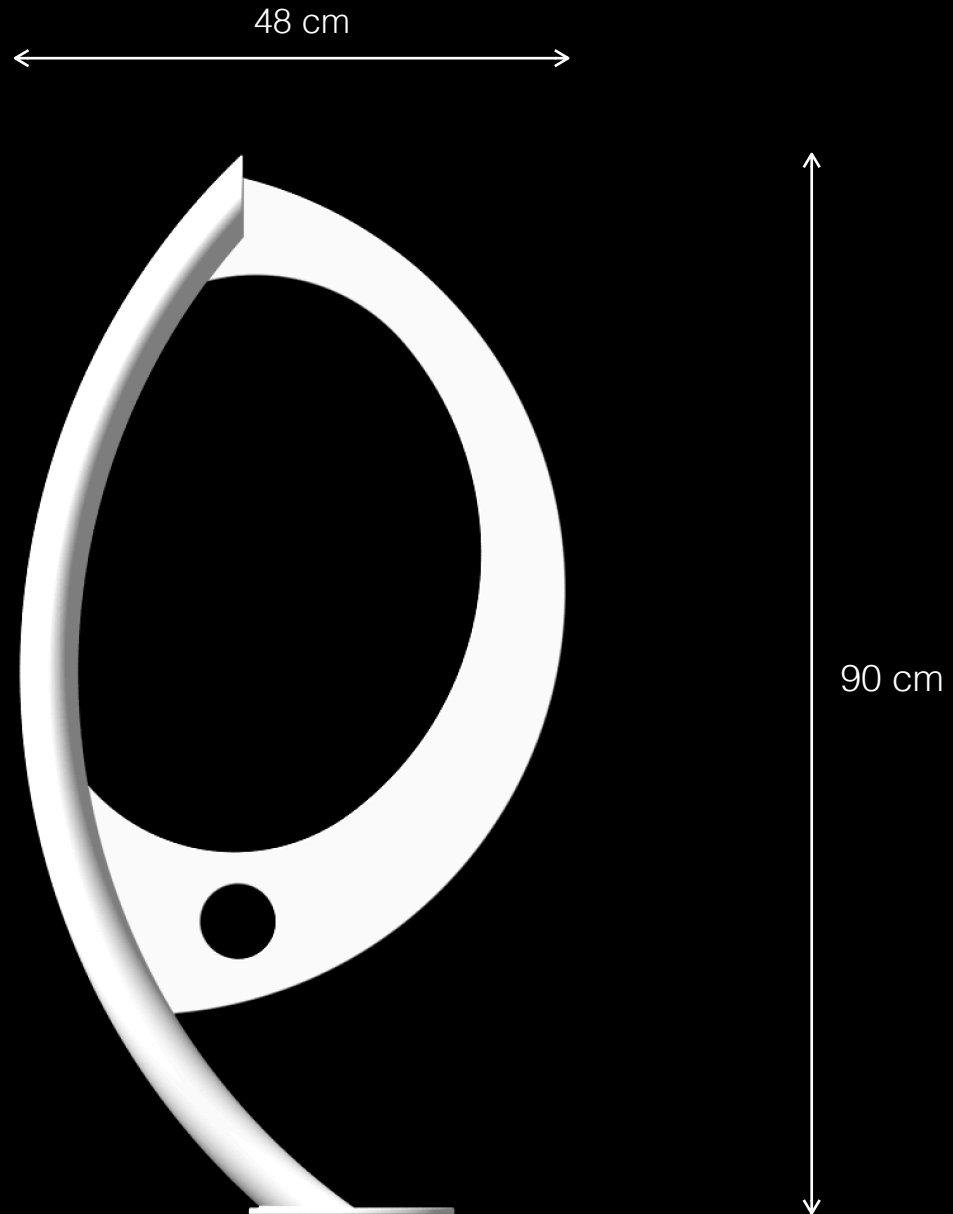

LEMÓN™
Design by LEMON

Amiga T1
Bike Rack & Bollard System

LEMÓN™
Design by LEMON

Amiga T1
Bike Rack & Bollard System

LEMÓN™
Design by LEMON

Materials & Finishes

Structure: Epoxy/Polyester Coated Metal
/Stainless Steel