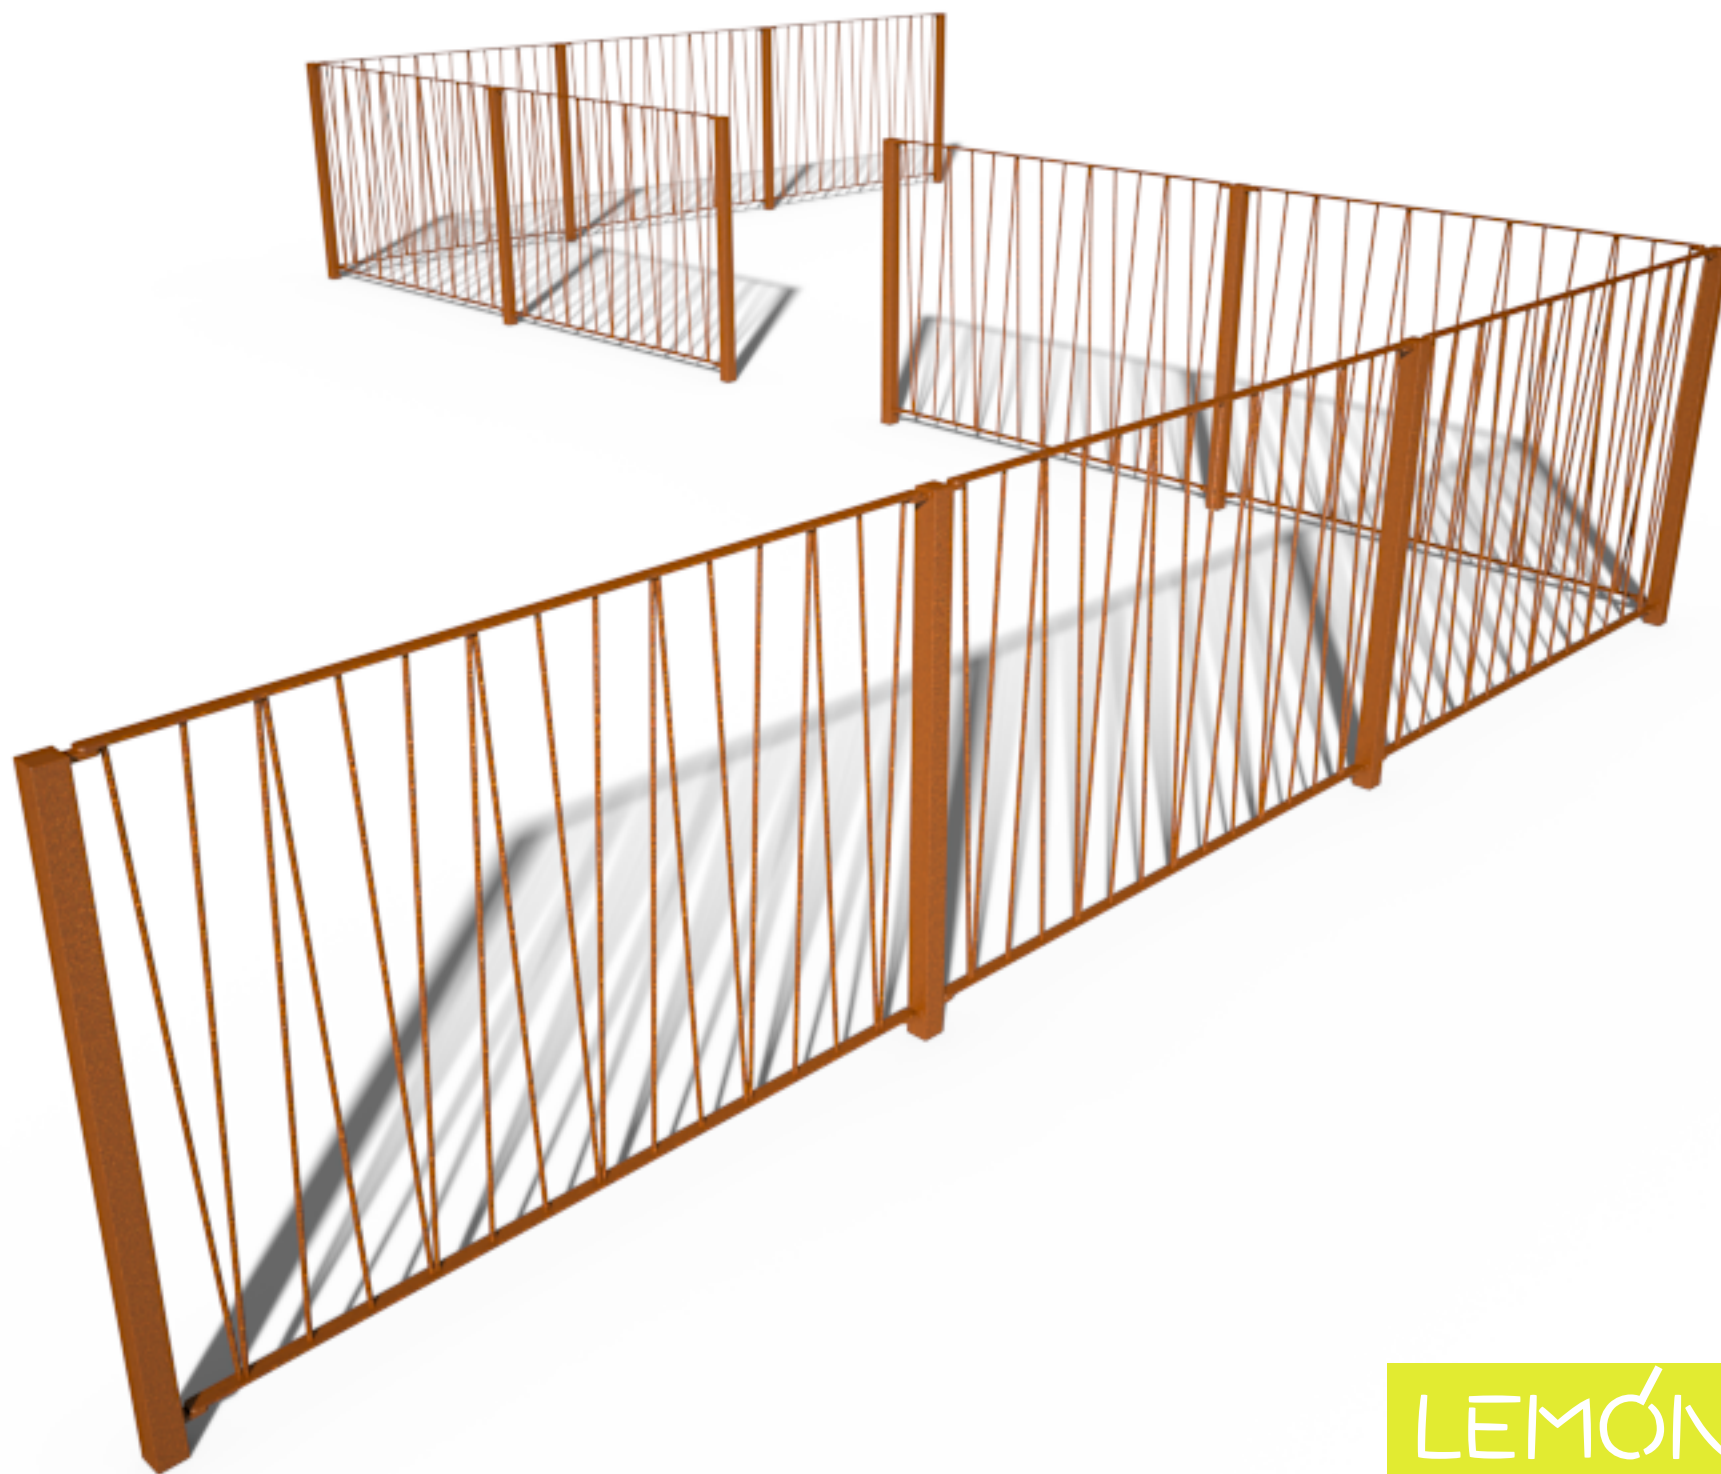

Arrow

Urban Barrier System

Arrow is an elegant barrier system for urban public spaces and garden environments. The system uses simple clean lines and made of high quality materials.

Design by LEMON

Arrow

Urban Barrier System

T 1

Design by LEMON

Arrow T1

Urban Barrier System

LEMÓN™

Design by LEMON

Arrow T1
Urban Barrier System

LEMÓN™
Design by LEMON

Arrow T1

Urban Barrier System

LEMÓN™
Design by LEMON

Arrow T1
Urban Barrier System

LEMÓN™
Design by LEMON

Materials & Finishes

Epoxy Coated Steel

U P S C A L E
U R B A N
F U R N I T U R E