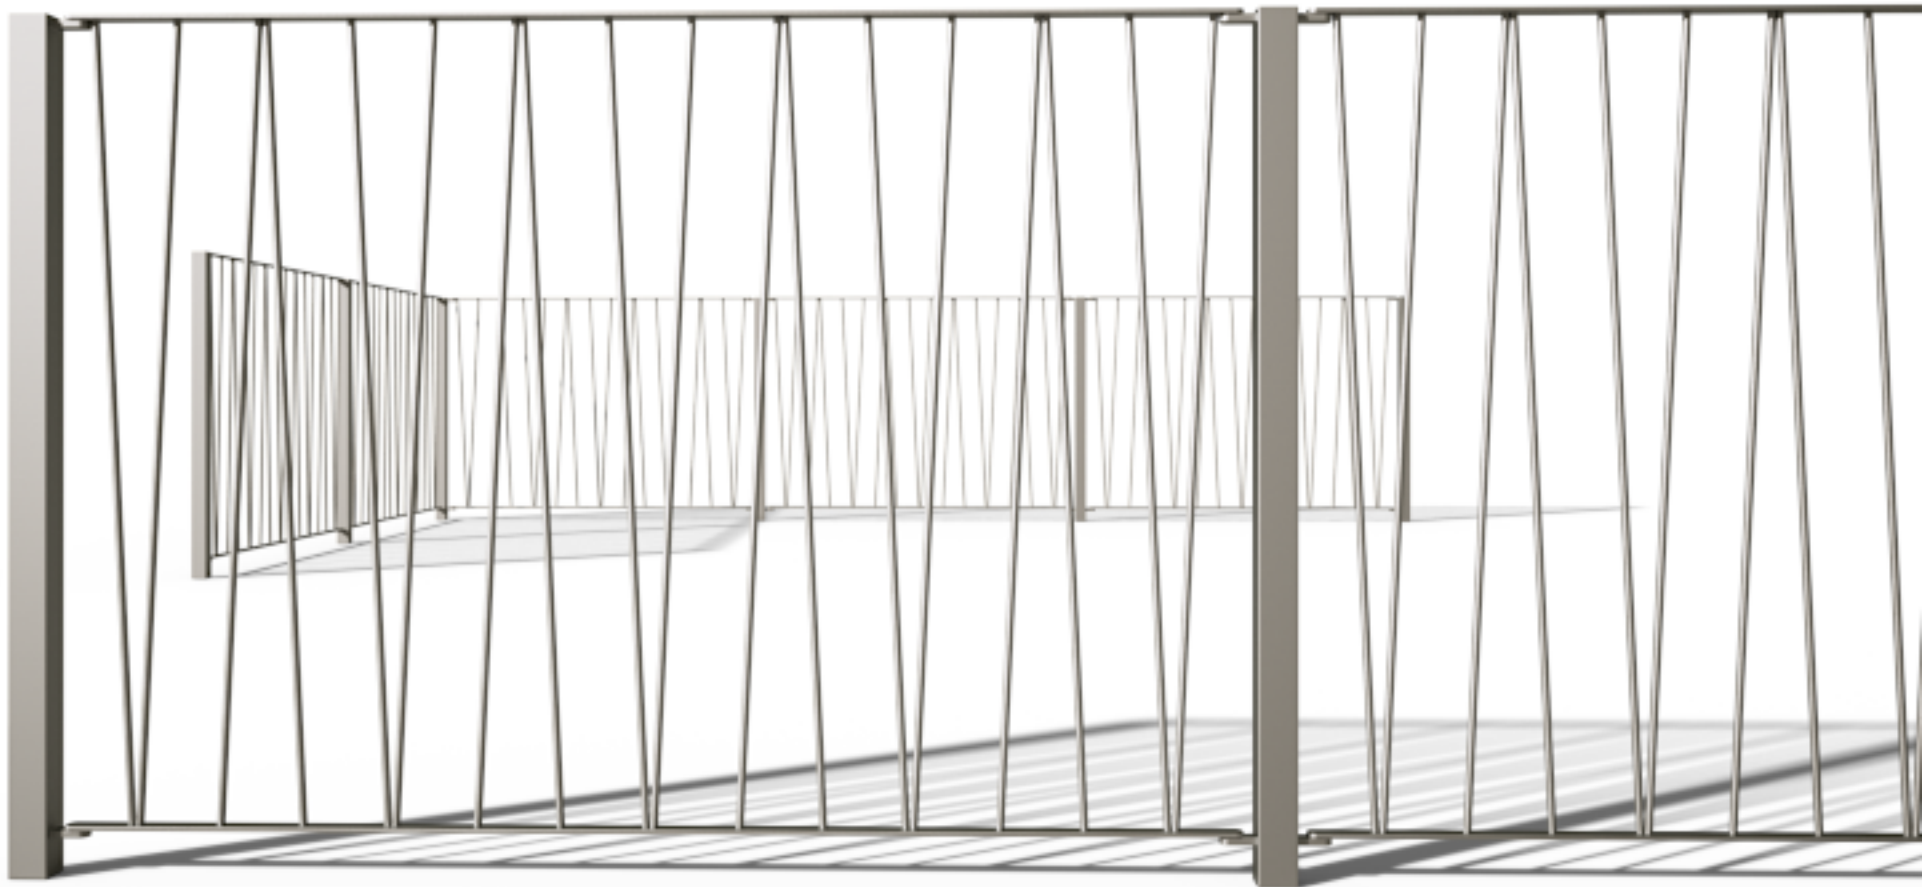

Arrow

Urban Barrier System

Arrow is an elegant barrier system for urban public spaces and garden environments. The system uses simple clean lines and made of high quality materials.

Design by LEMON

Arrow

Urban Barrier System

T 1

Design by LEMON

Arrow T1

Urban Barrier System

LEMÓN™

Design by LEMON

Arrow T1
Urban Barrier System

LEMÓN™
Design by LEMON

Arrow T1

Urban Barrier System

LEMÓN™
Design by LEMON

Arrow T1
Urban Barrier System

LEMÓN™
Design by LEMON

Materials & Finishes

Epoxy Coated Steel

U P S C A L E
U R B A N
F U R N I T U R E