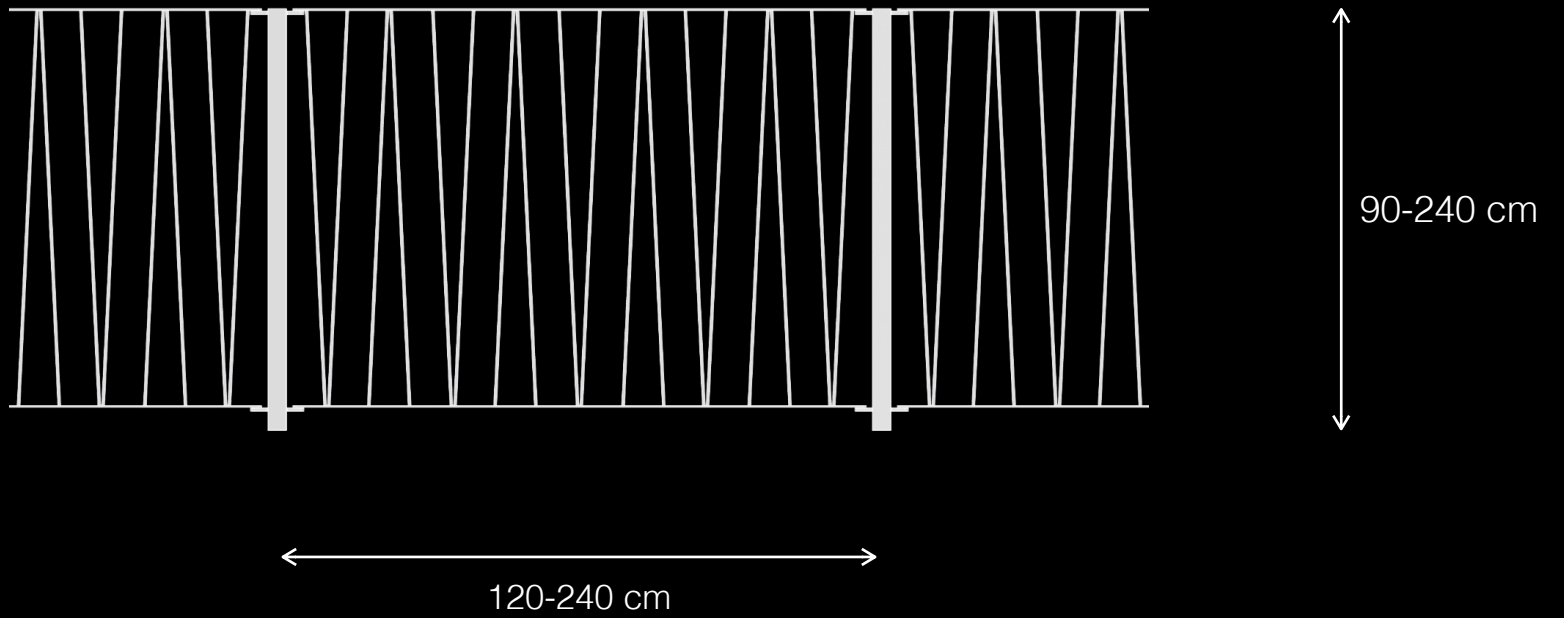

Arrow T1

Urban Barrier System

LEMÓN™
Design by LEMON

Arrow T1
Urban Barrier System

LEMÓN™
Design by LEMON

Materials & Finishes

Epoxy Coated Steel

U P S C A L E
U R B A N
F U R N I T U R E