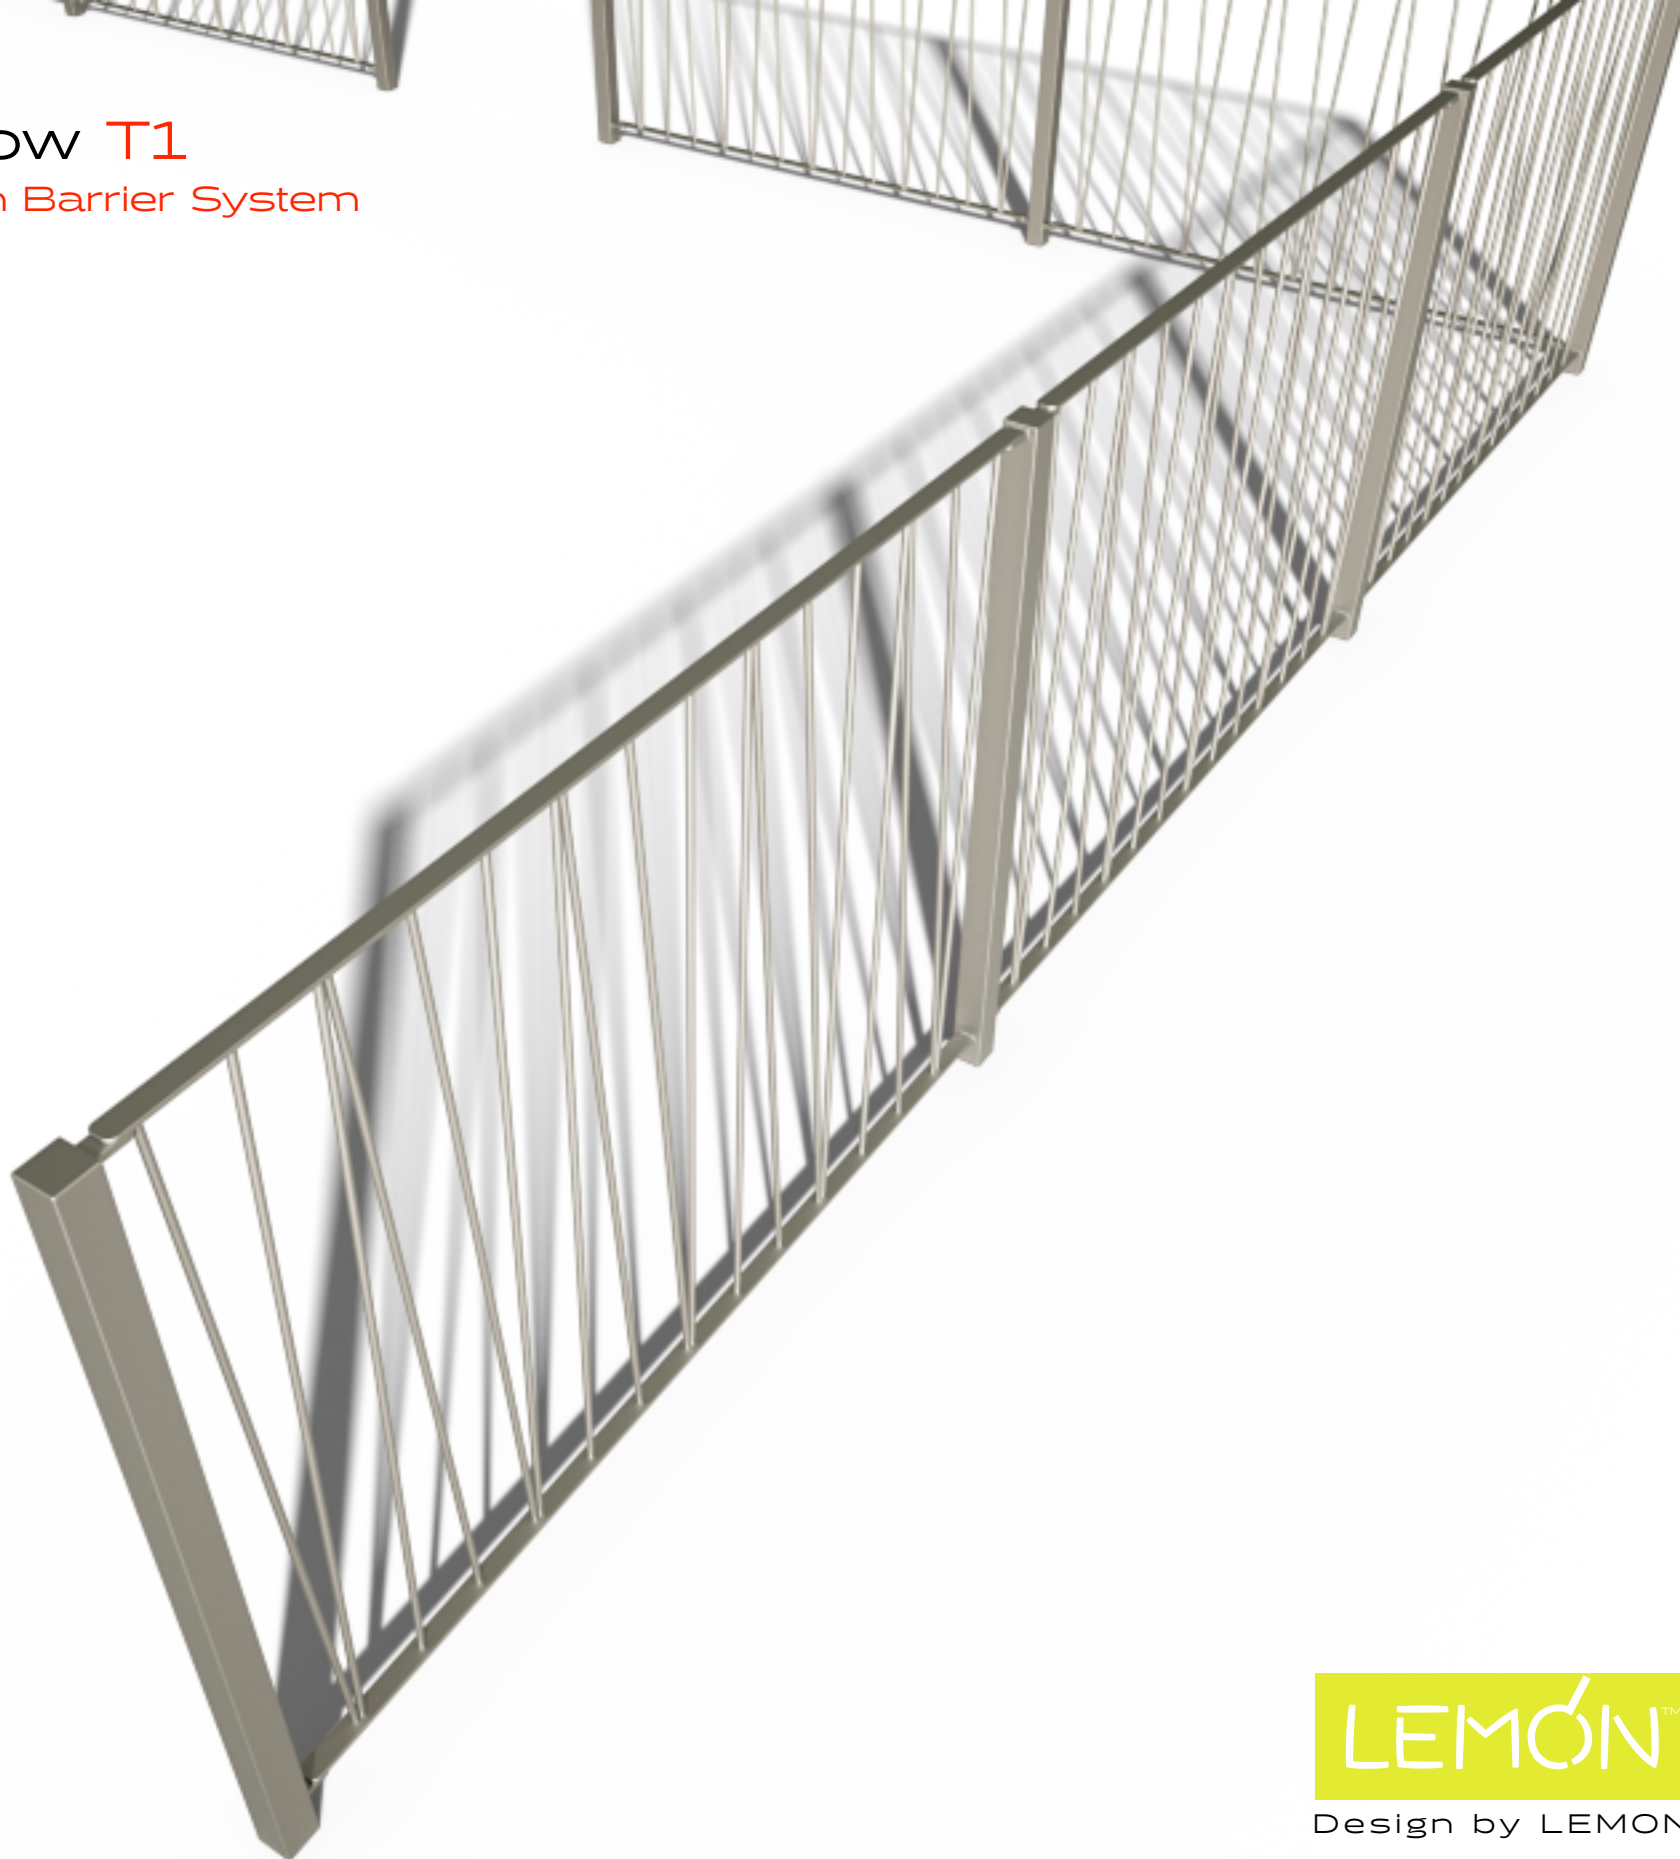

Arrow

Urban Barrier System

Arrow is an elegant barrier system for urban public spaces and garden environments. The system uses simple clean lines and made of high quality materials.

Design by LEMON

Arrow

Urban Barrier System

T 1

Design by LEMON

Arrow T1

Urban Barrier System

LEMÓN™

Design by LEMON

Arrow T1
Urban Barrier System

LEMÓN™
Design by LEMON

Arrow T1

Urban Barrier System

LEMÓN™
Design by LEMON

Arrow T1
Urban Barrier System

LEMÓN™
Design by LEMON

Materials & Finishes

Epoxy Coated Steel

U P S C A L E
U R B A N
F U R N I T U R E