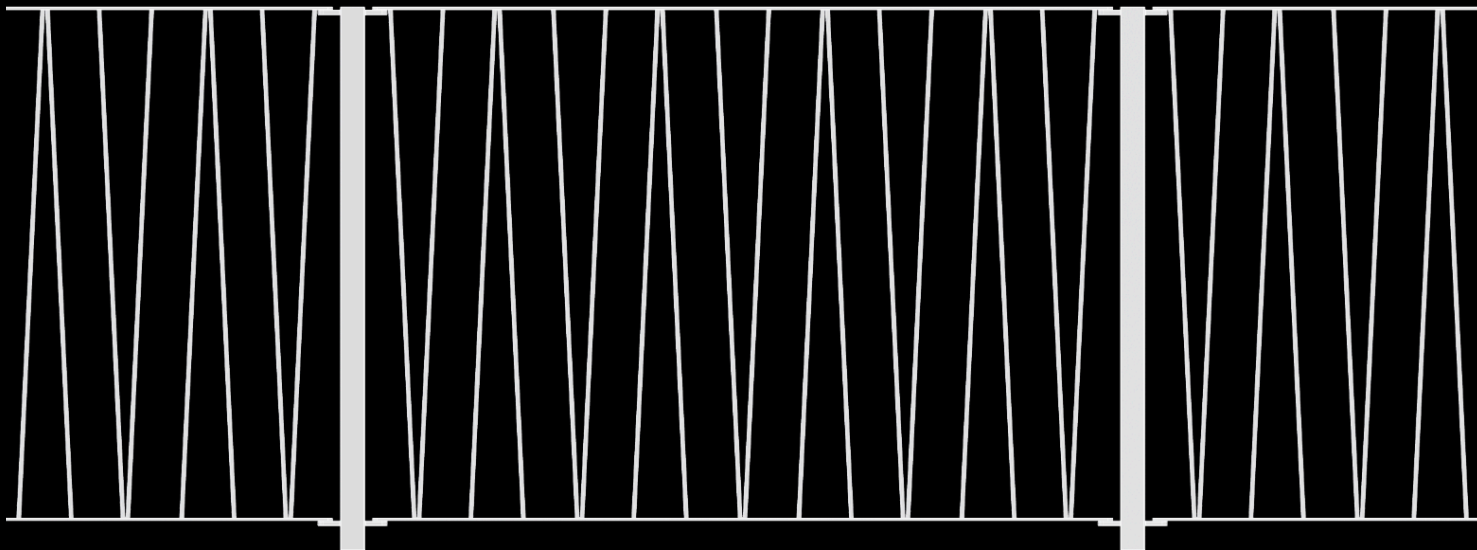

Arrow

Urban Barrier System

T 1

Design by LEMON