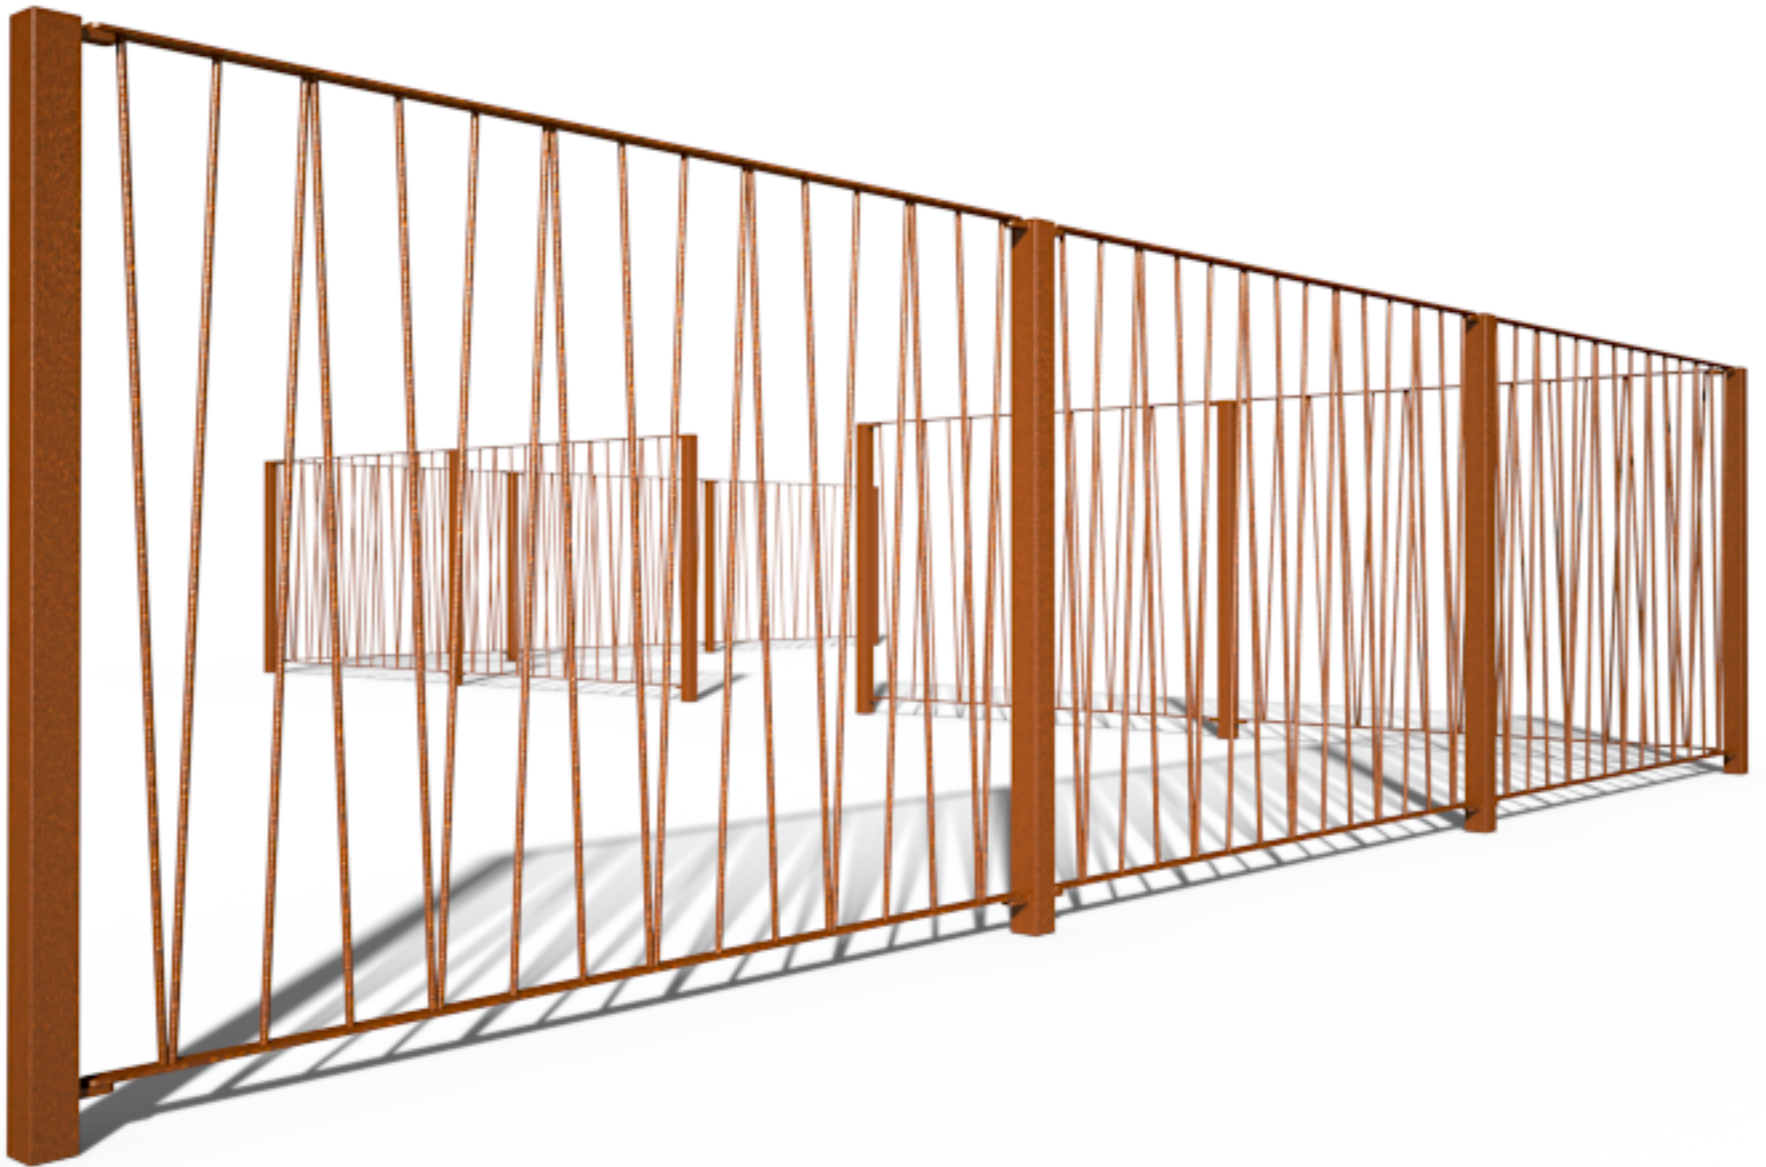

Arrow

Urban Barrier System

Arrow is an elegant barrier system for urban public spaces and garden environments. The system uses simple clean lines and made of high quality materials.

Design by LEMON

Arrow

Urban Barrier System

T 1

Design by LEMON

Arrow T1

Urban Barrier System

LEMÓN™

Design by LEMON

Arrow T1
Urban Barrier System

LEMÓN™
Design by LEMON

Arrow T1

Urban Barrier System

LEMÓN™
Design by LEMON

Arrow T1
Urban Barrier System

LEMÓN™
Design by LEMON

Materials & Finishes

Epoxy Coated Steel

U P S C A L E
U R B A N
F U R N I T U R E