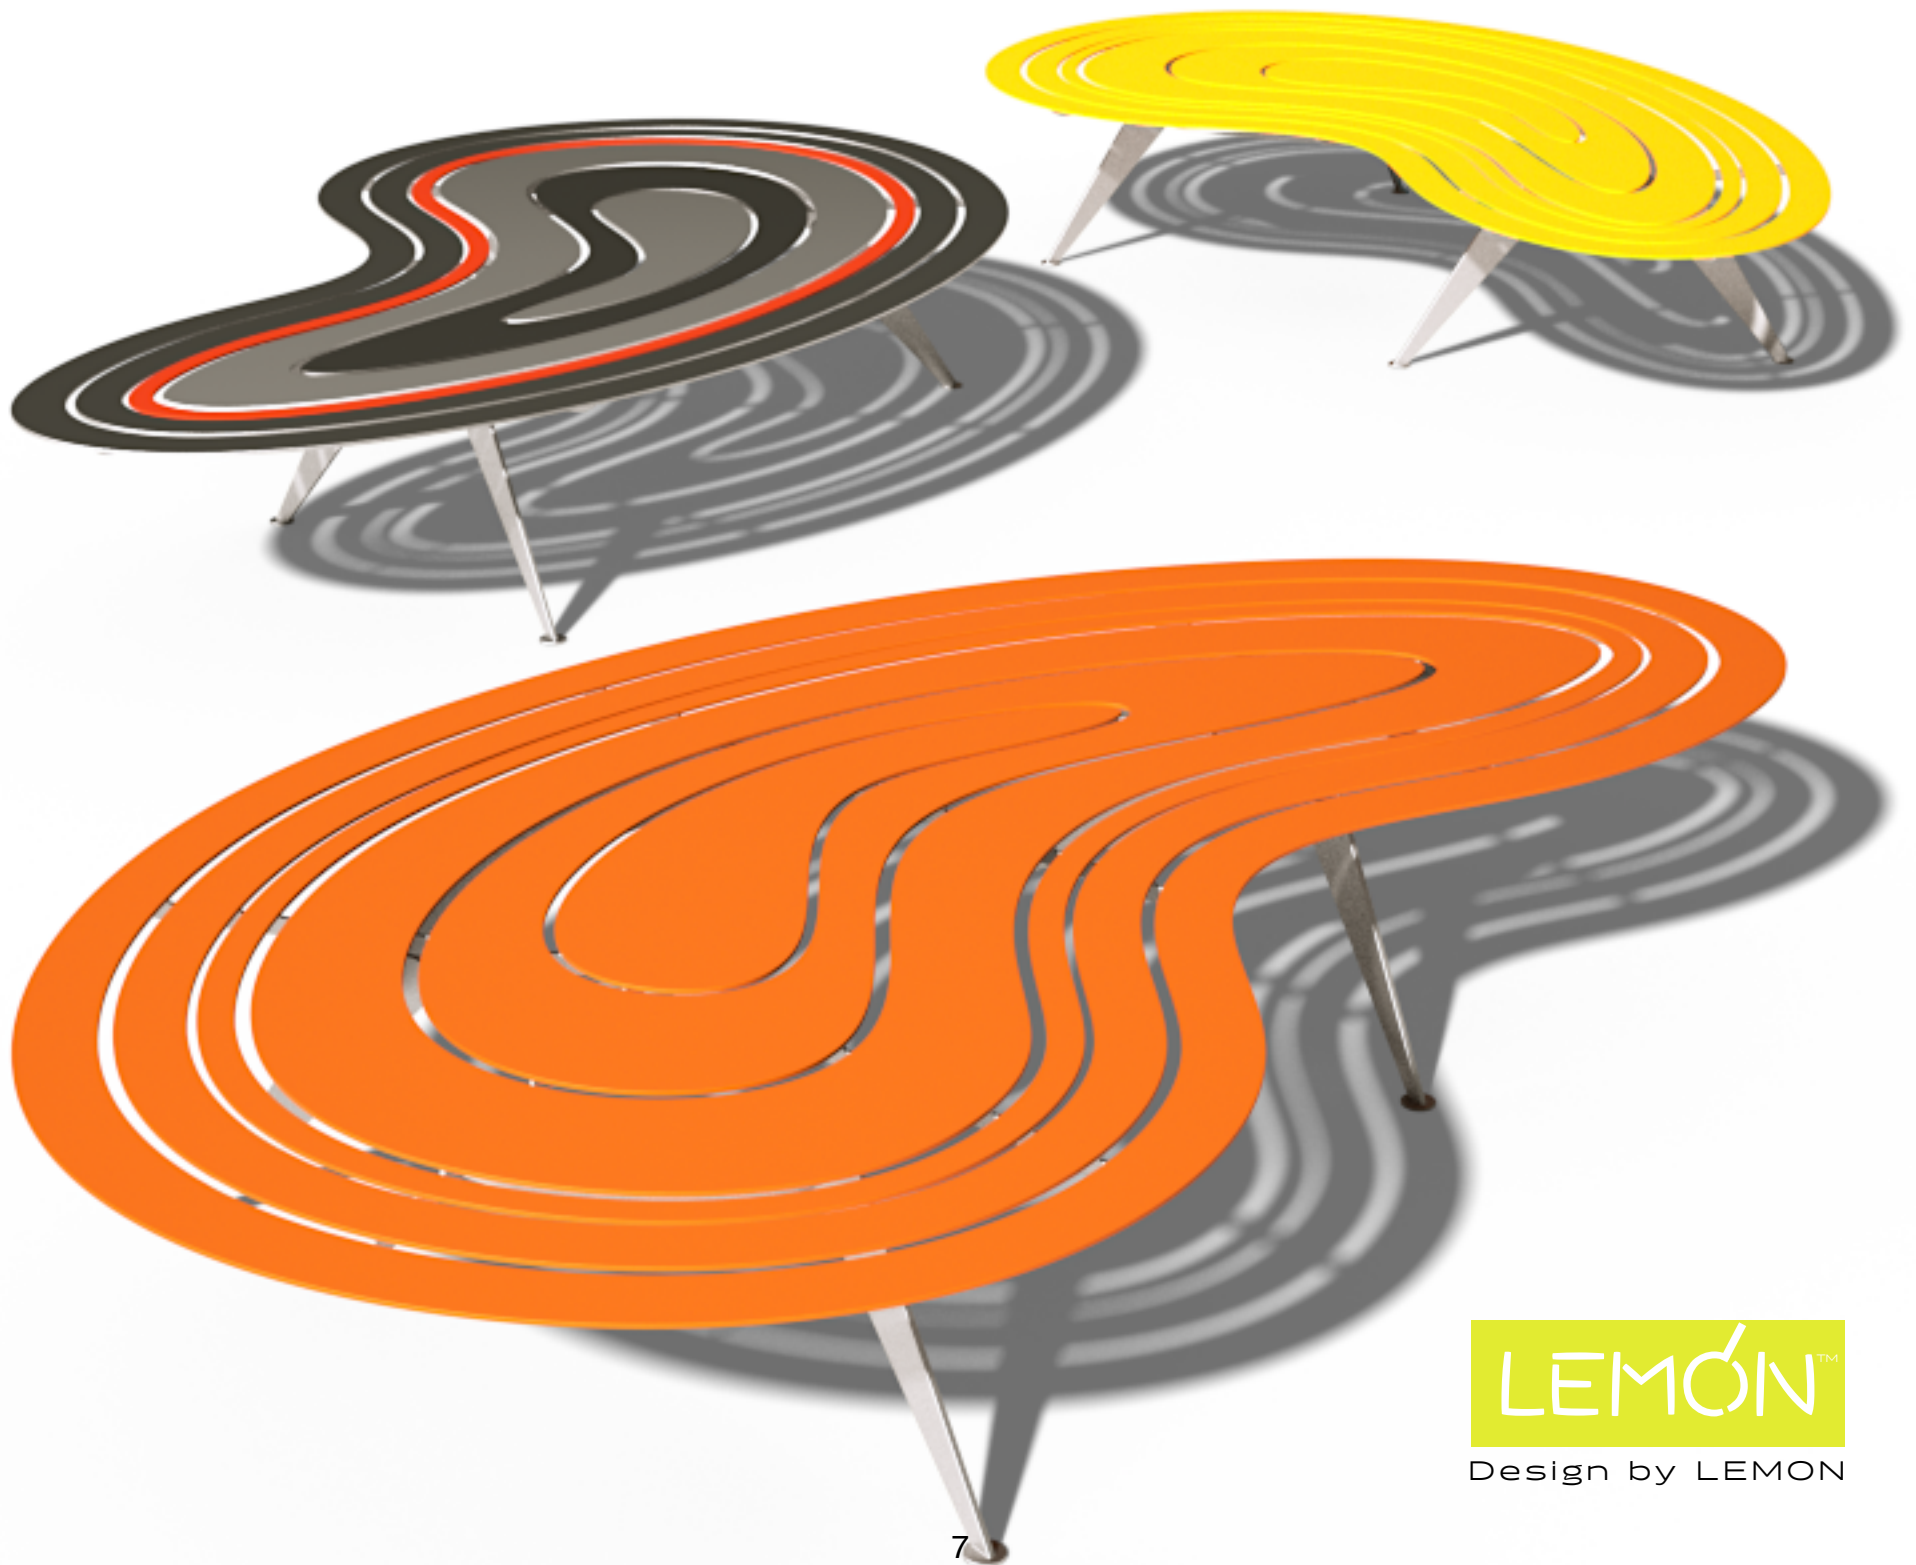

Urban Leisure Seating Elements

LEMÓN™
Design by LEMON

5

Artemis T1

Urban Leisure Seating Elements

LEMÓN™
Design by LEMON

Artemis T1

Urban Leisure Seating Elements