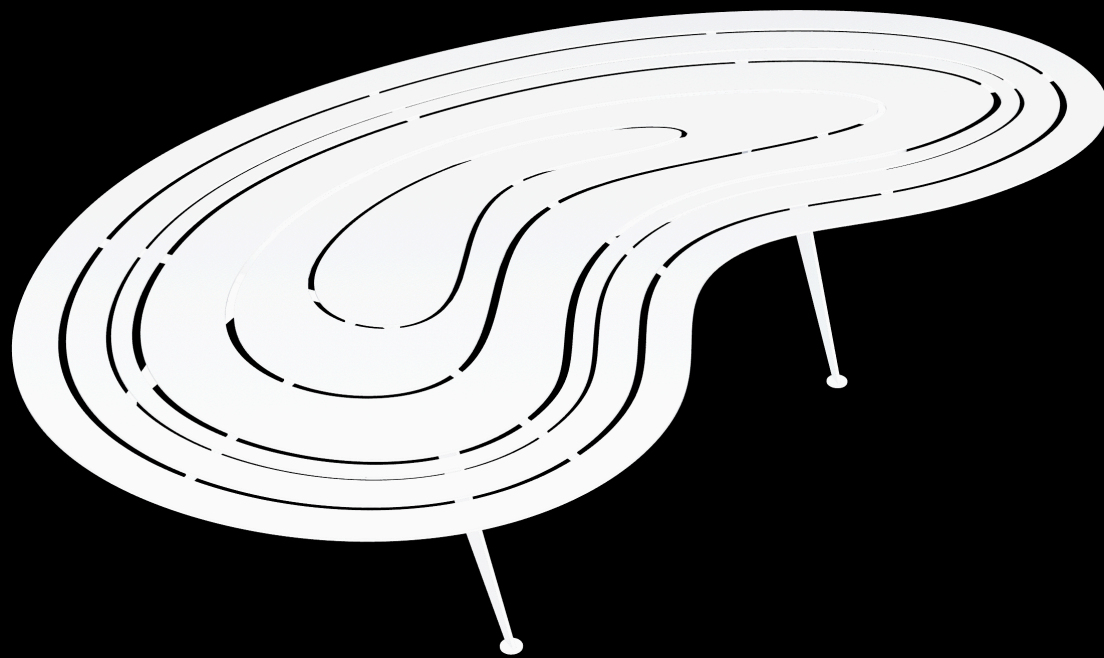

Artemis

Urban Leisure Seating Elements

T 1

LEMÓN™

Design by LEMON

COPYRIGHT © LEMON - UPSCALE URBAN FURNITURE LTD. 1995. ALL RIGHTS RESERVED.

w w w . l e m o n - c o l l e c t i o n . c o m