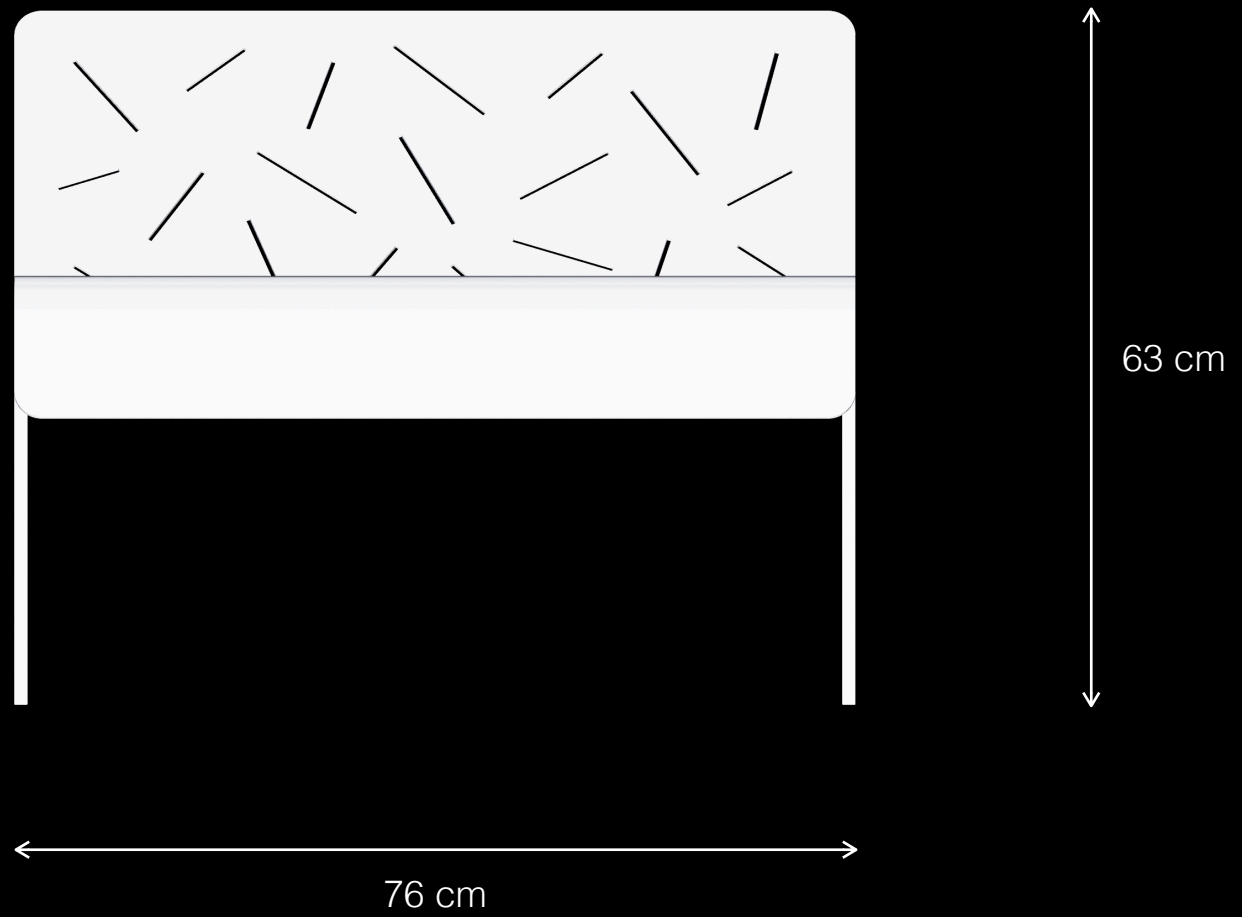

Asia T1

Urban Leisure Seating Elements

LEMÓN™

Design by LEMON

Asia T1

Urban Leisure Seating Elements

LEMÓN™

Design by LEMON