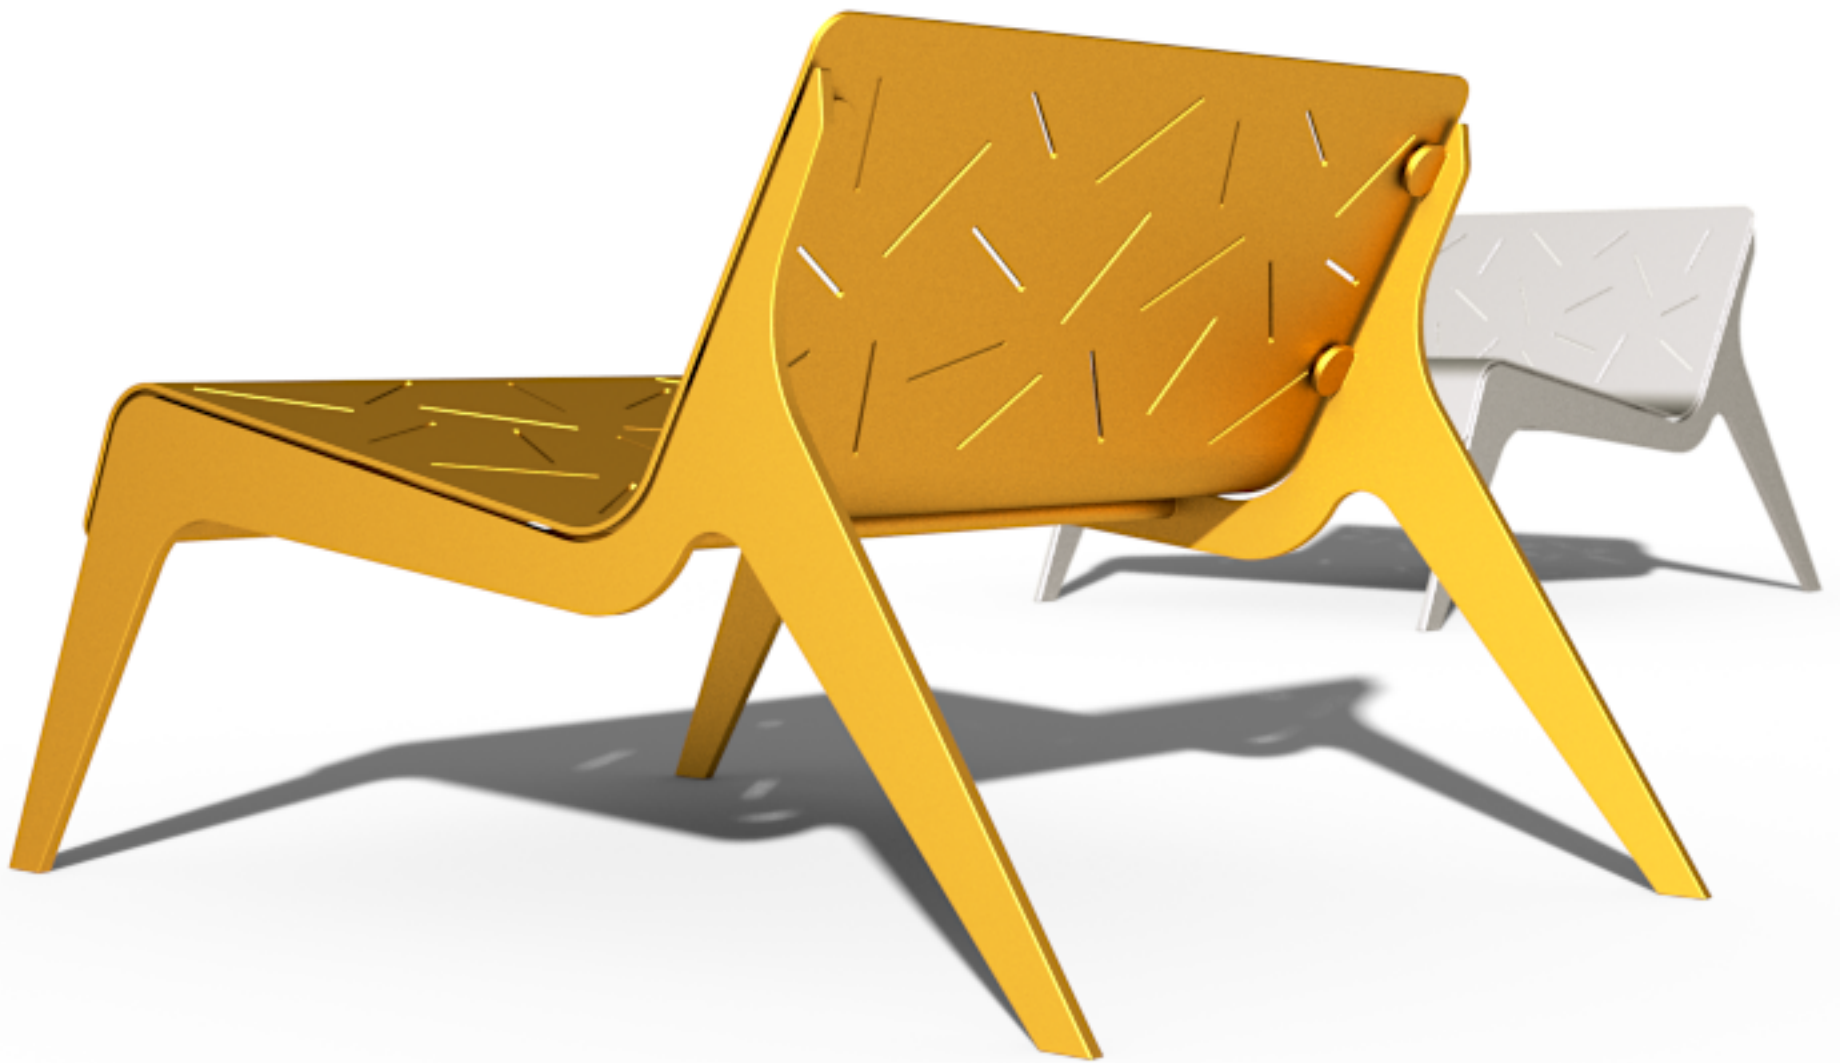

Asia

Urban Leisure Seating Elements

Asia is an elegant seating system for urban public spaces and garden environments. The system uses simple clean lines and made of high quality materials.

Design by LEMON

Asia

Urban Leisure Seating Elements

T 1

LEMÓN™

Design by LEMON

Asia T1

Urban Leisure Seating Elements

LEMÓN™
Design by LEMON

Asia T1

Urban Leisure Seating Elements

LEMÓN™

Design by LEMON

Asia T1

Urban Leisure Seating Elements

LEMÓN™
Design by LEMON

7