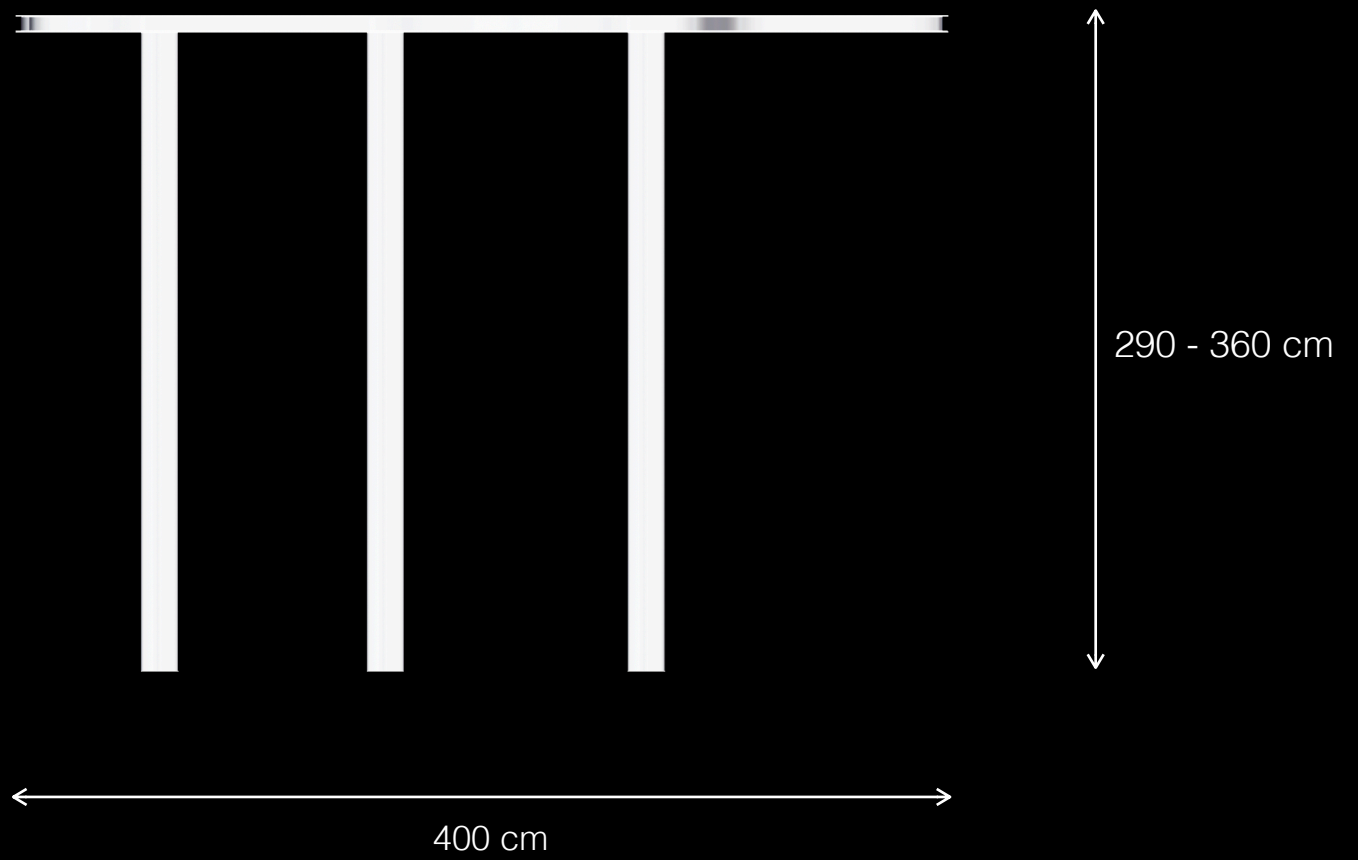

# Astra T2

Shading System for Urban Spaces

**LEMÓN™**

Design by LEMON

400 cm

400 cm