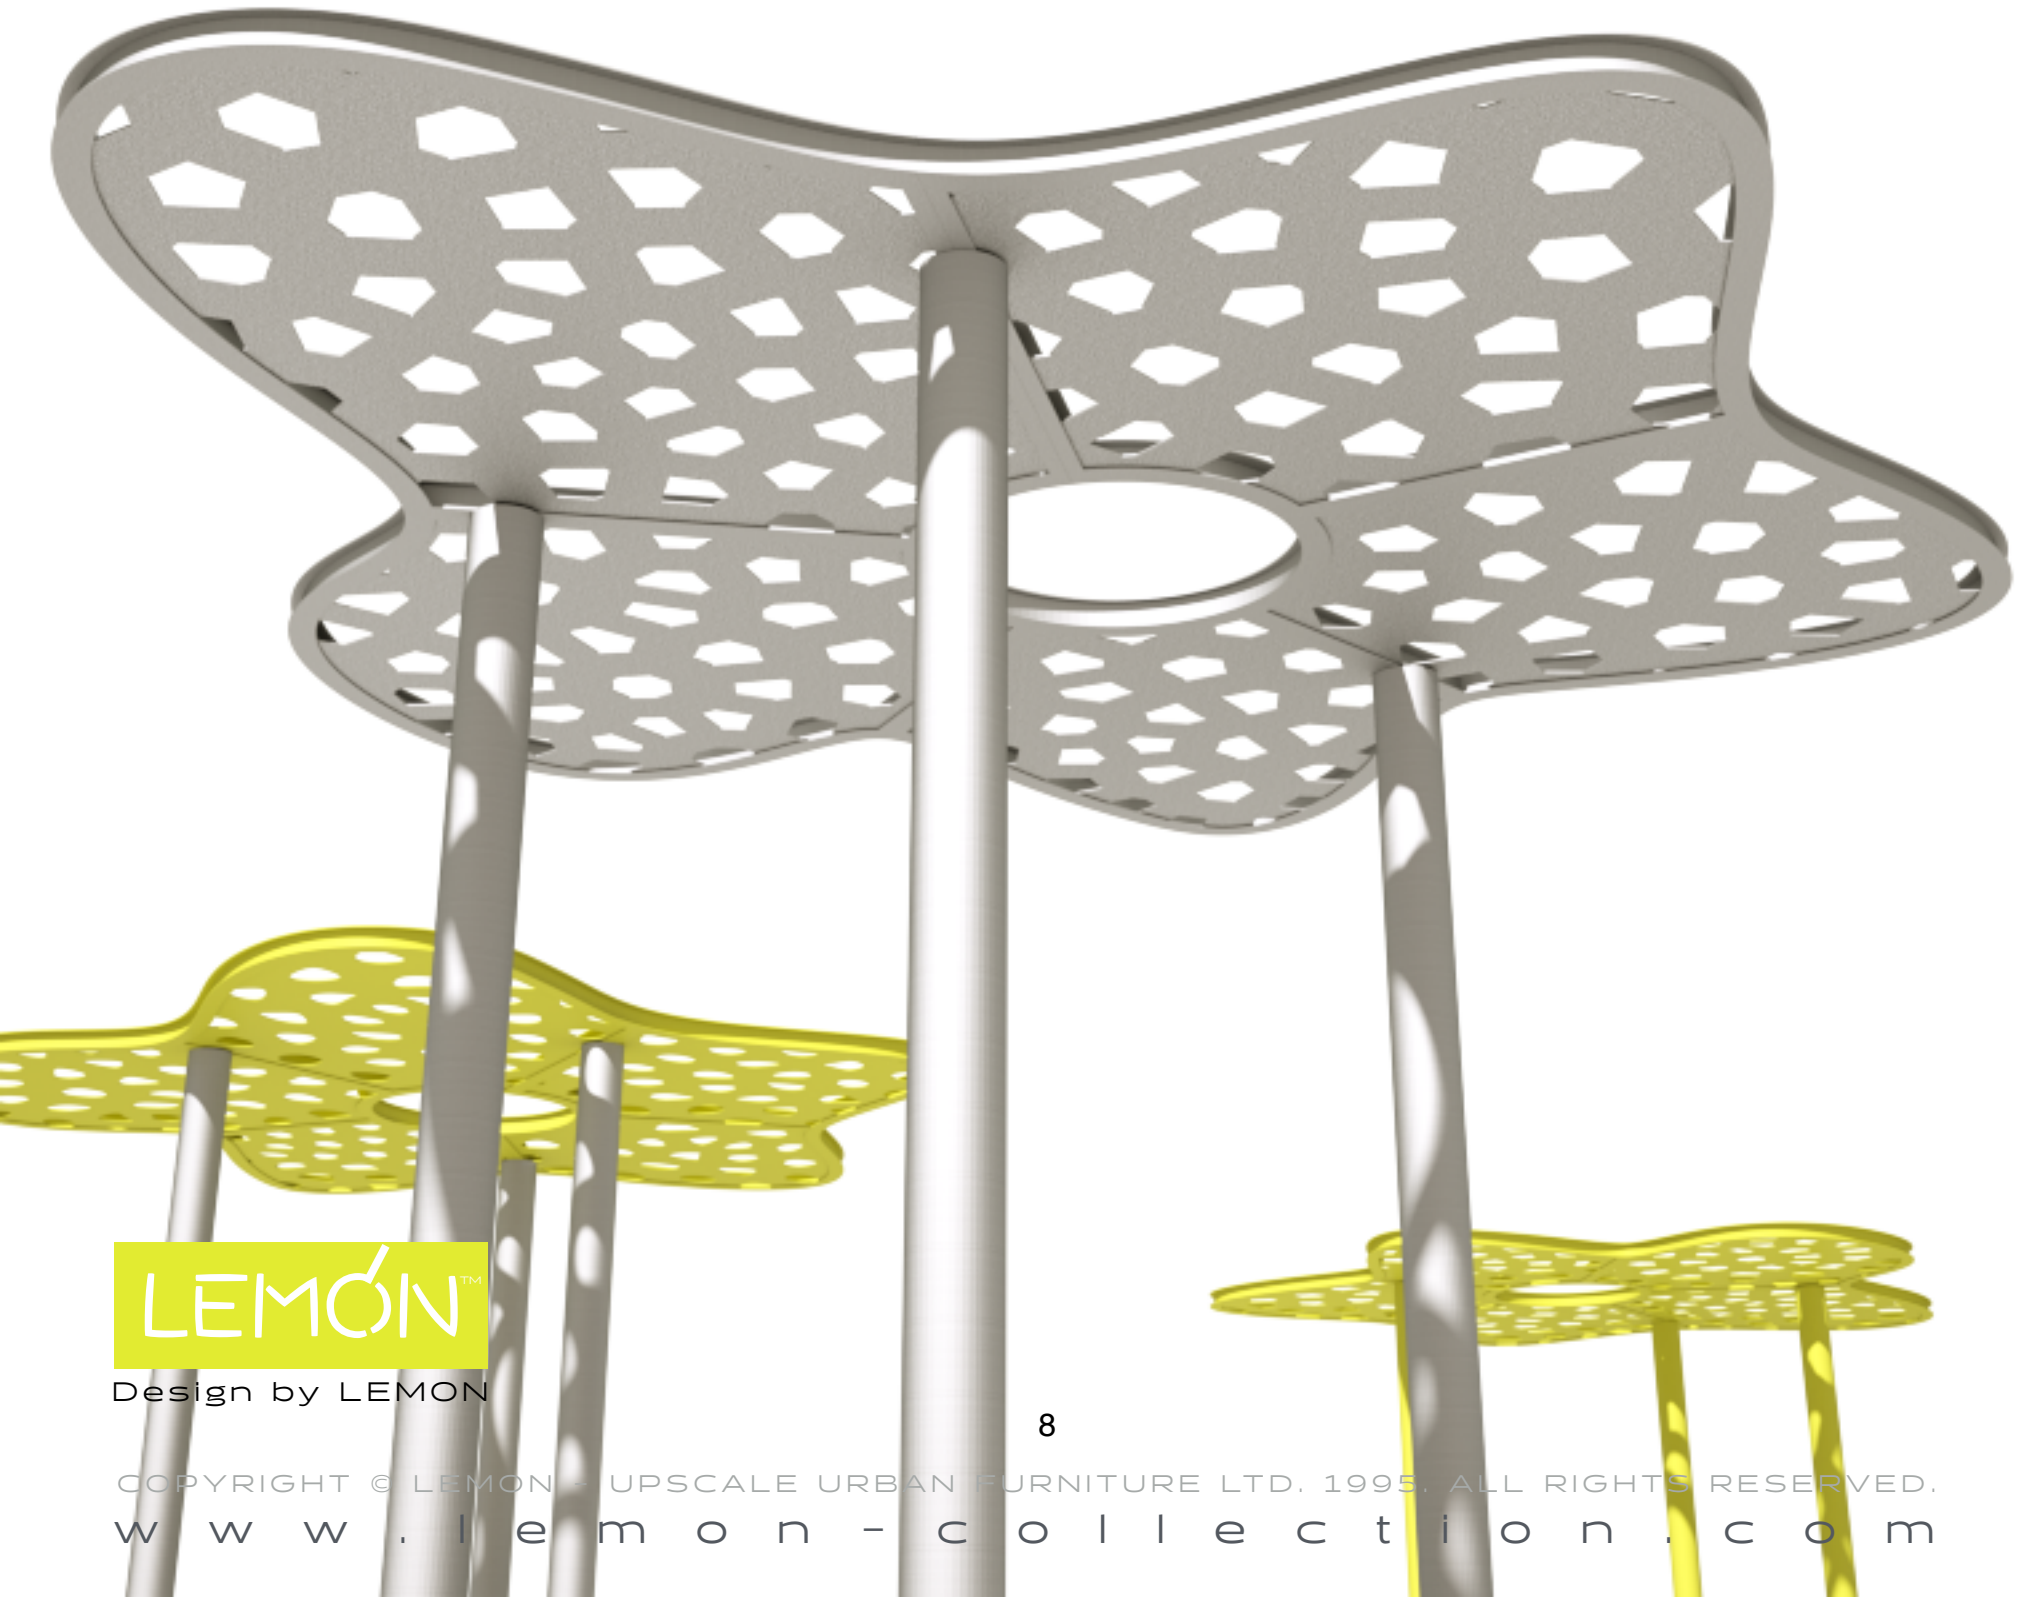

Astra T1

Shading System for Urban Spaces

LEMÓN™

Design by LEMON

8

COPYRIGHT © LEMON - UPSCALE URBAN FURNITURE LTD. 1995. ALL RIGHTS RESERVED.

www.lem-on-collection.com