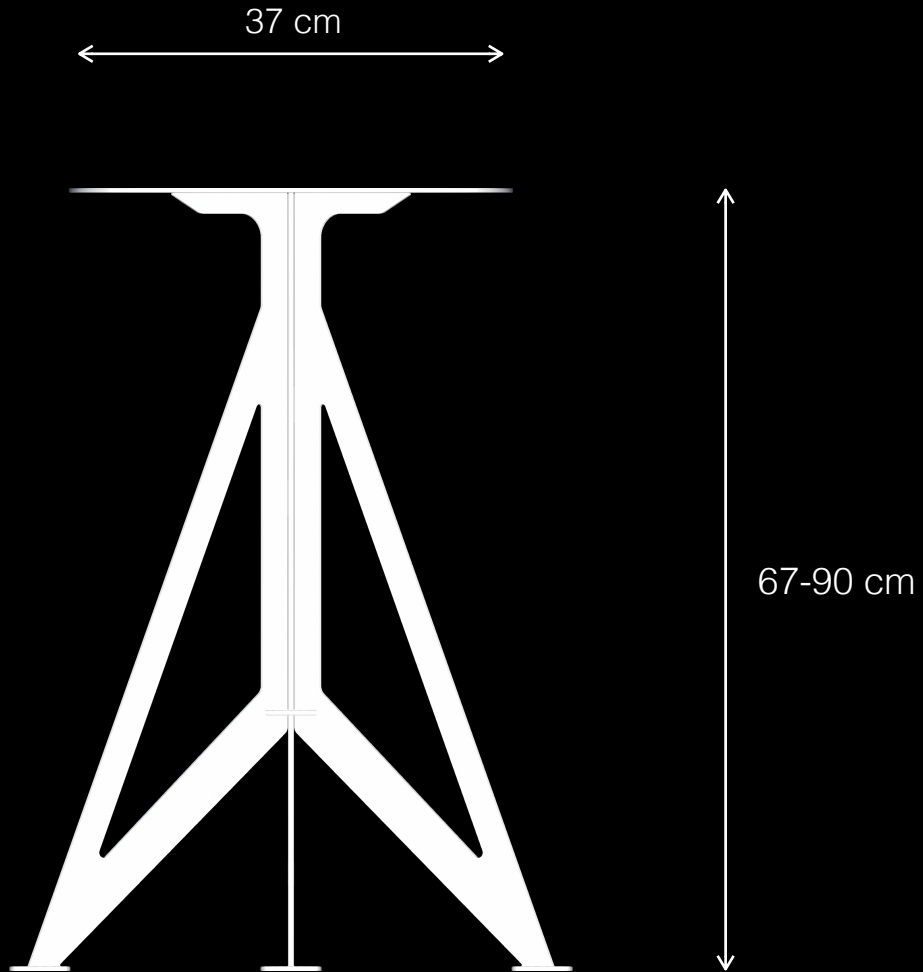

# Atom T1

Urban Leisure Seating Elements

LEMÓN™

Design by LEMON

Atom T1  
Urban Leisure Seating Elements

LEMÓN™  
Design by LEMON

Atom T1  
Urban Leisure Seating Elements

LEMÓN™  
Design by LEMON