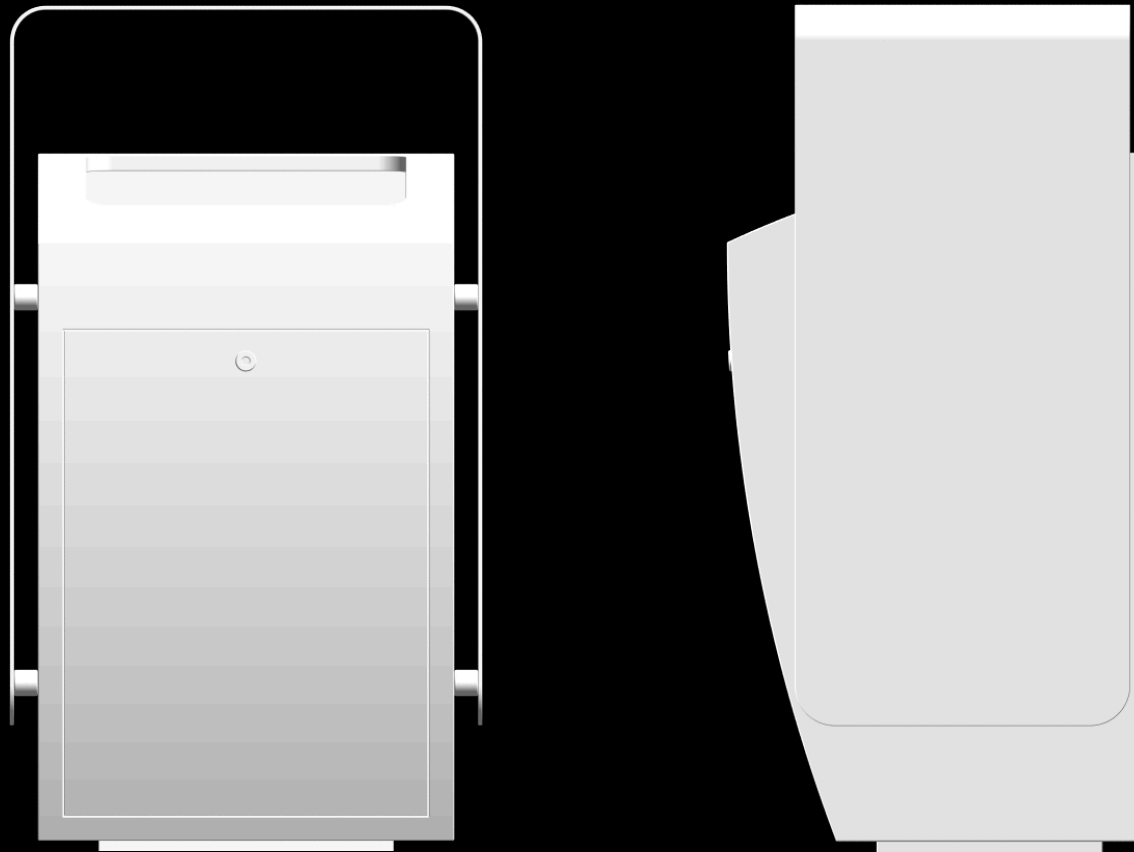

Avalon

Trash Bins for Urban Spaces

T 1

LEMÓN™

Design by LEMON