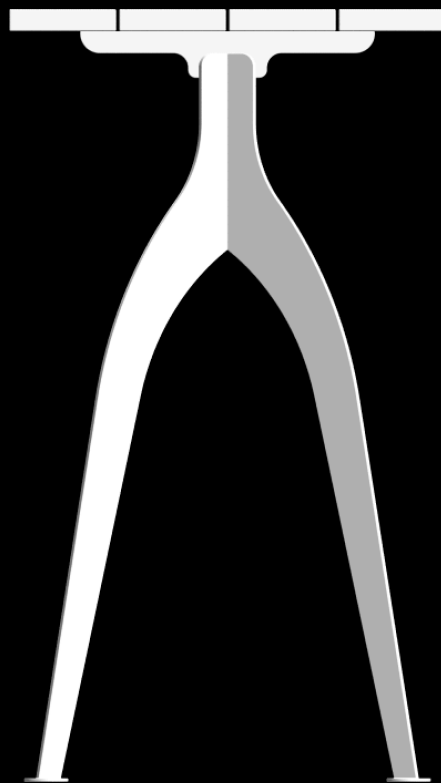

Avenue

Urban Leisure Table Elements

T 1

Design by LEMON