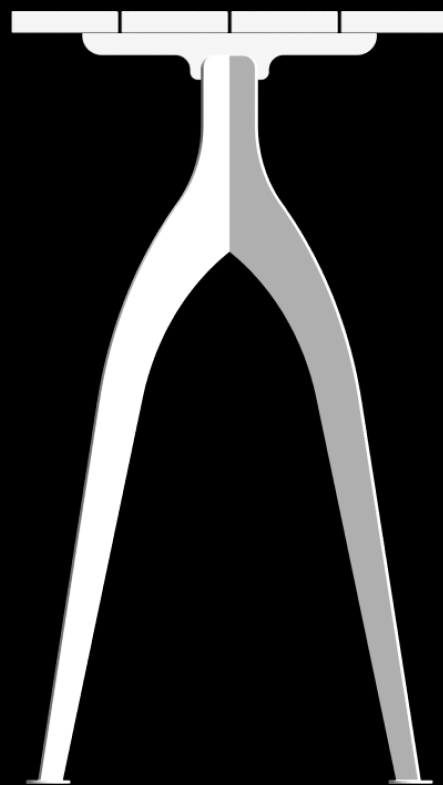

# Avenue T1

Urban Leisure Table Elements

LEMÓN™

Design by LEMON

100-110 cm

38-50 cm