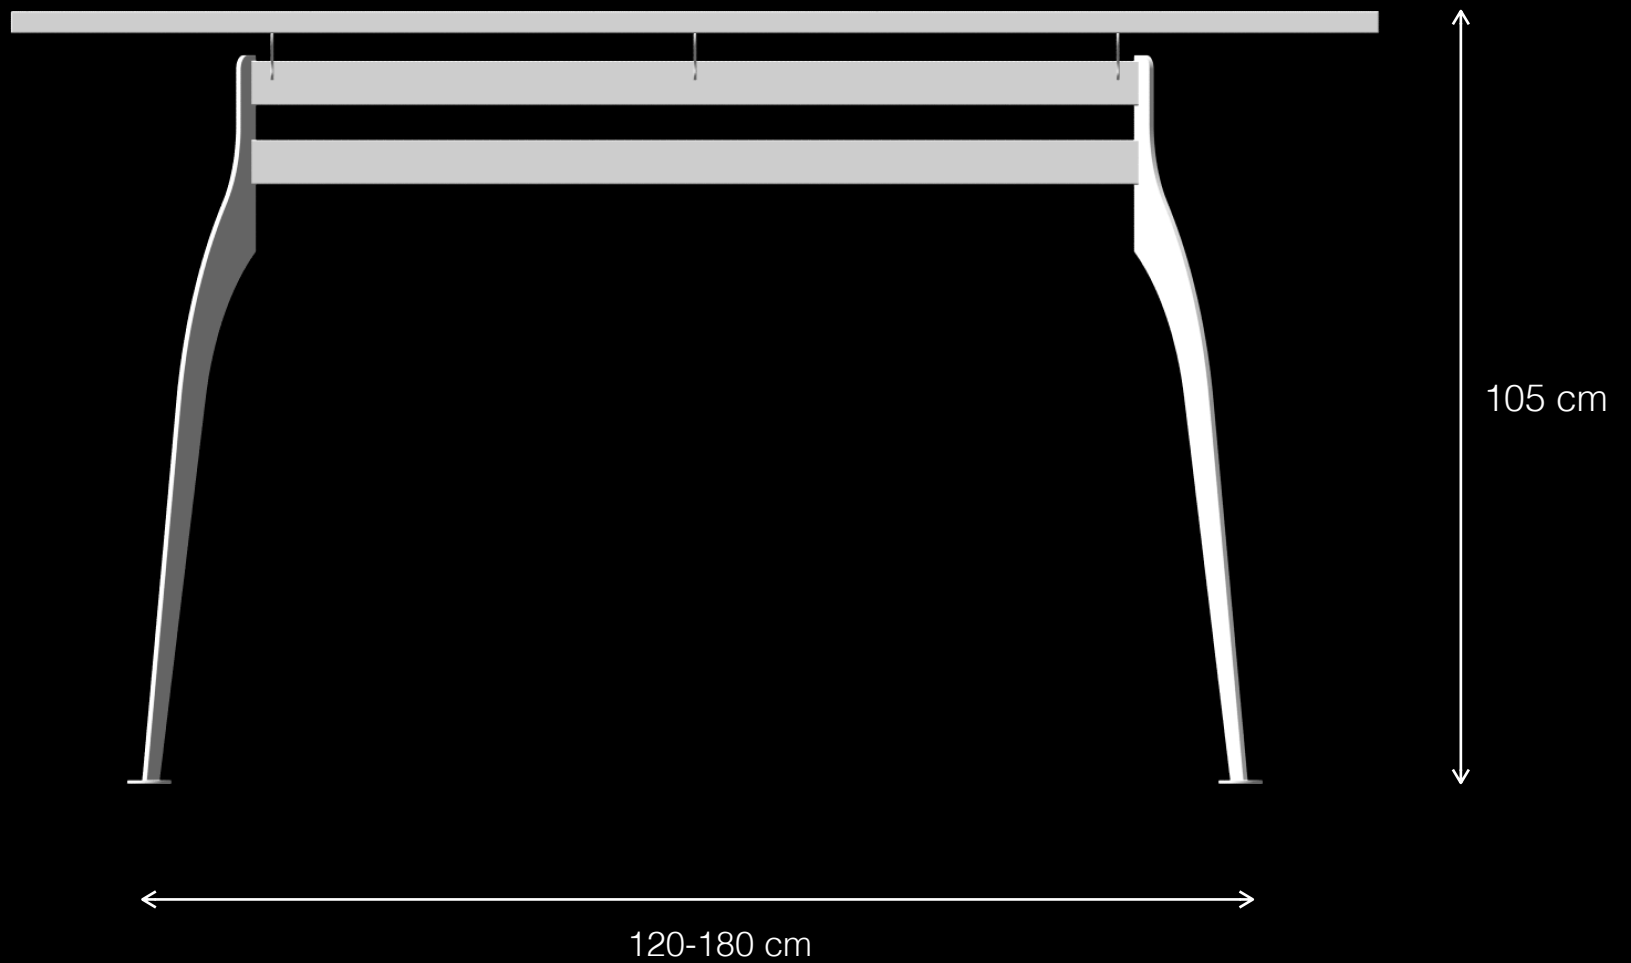

# Avenue T1

Urban Leisure Table Elements

LEMÓN™

Design by LEMON

100-110 cm

38-50 cm