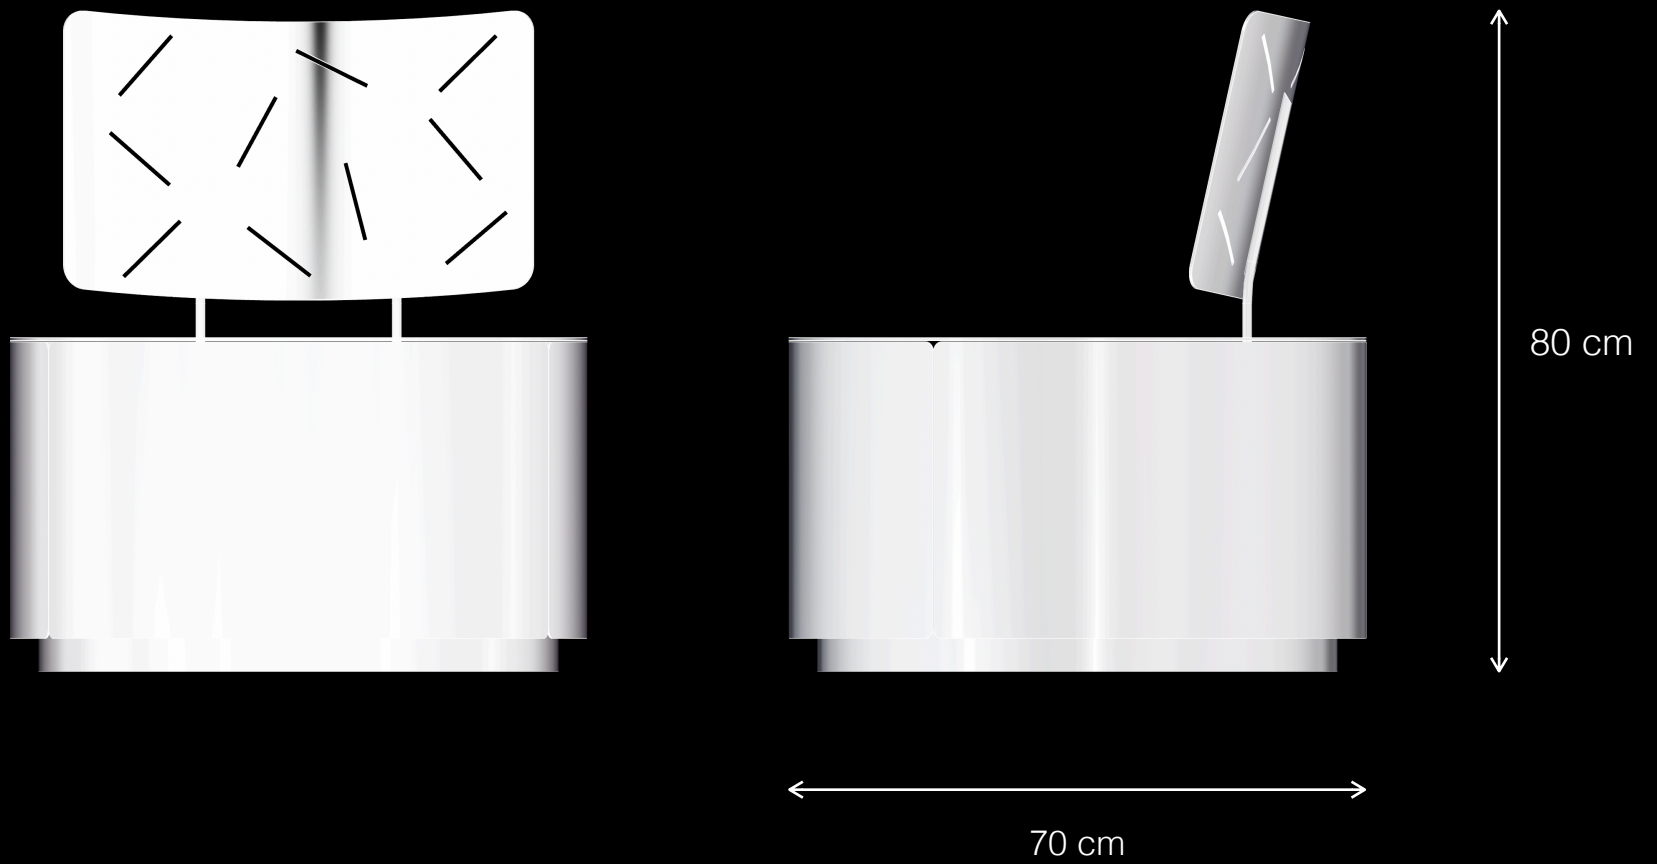

Brazil T1

Urban Leisure Seating Elements

LEMÓN™
Design by LEMON

Brazil T1

Urban Leisure Seating Elements

LEMÓN™
Design by LEMON

Materials & Finishes

Epoxy/Polyester Coated Metal