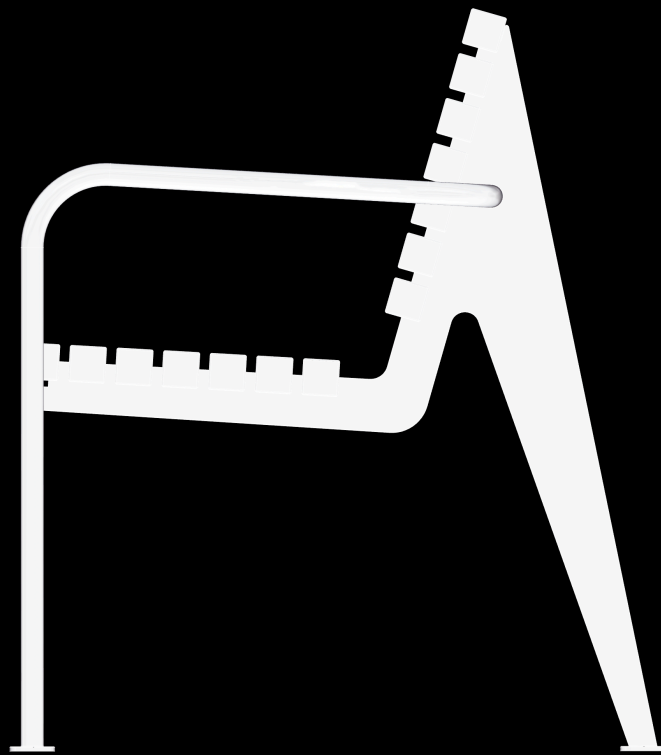

Bruno

Urban Leisure Seating Elements

T 1

Design by LEMON