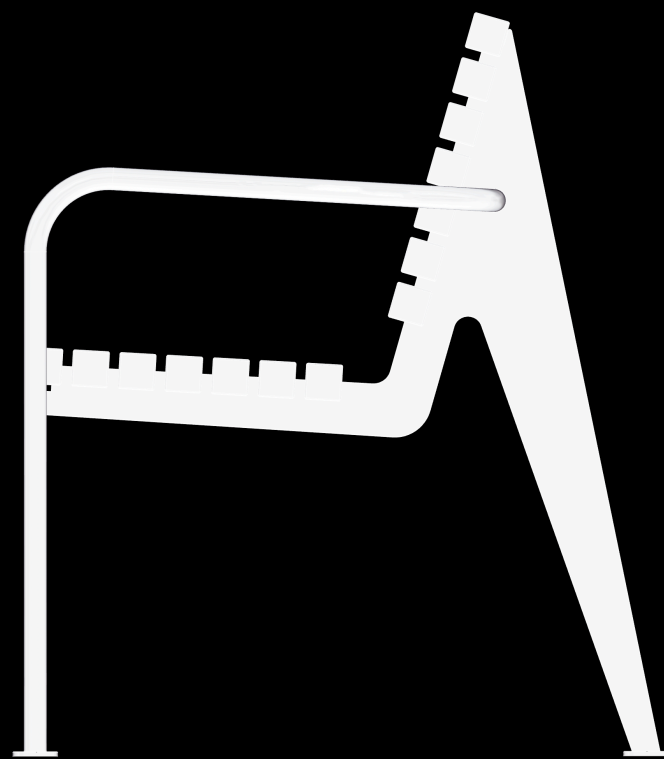

Bruno

Urban Leisure Seating Elements

Bruno is an elegant seating system for urban public spaces and garden environments. The system uses simple clean lines and made of high quality materials.

Design by LEMON

Urban Leisure Seating Elements

LEMÓN™
Design by LEMON

Bruno T1

Urban Leisure Seating Elements

LEMÓN™
Design by LEMON

56 cm

67 cm

80 cm