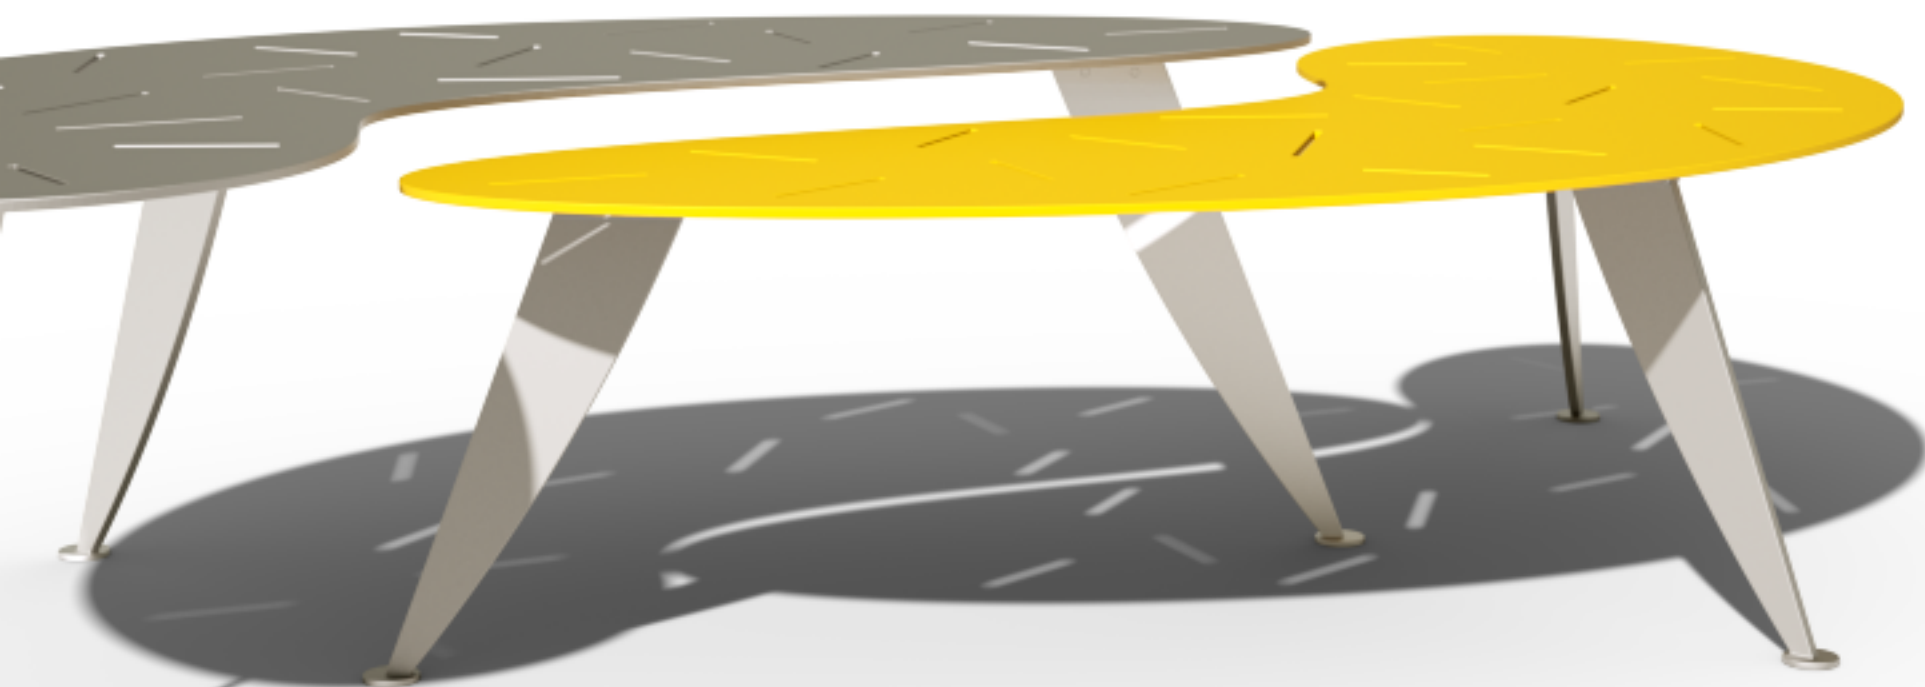

Camelion

Tables

Camelion is an elegant tables system for urban spaces.
The system uses simple clean lines and made of high
quality materials.

Design by LEMON

Camelion

Tables

T 1

LEMÓN™

Camelion T1
Tables

LEMÓN™

Design by LEMON

Camelion T1

Tables

LEMÓN™

Design by LEMON

Camelion T1
Tables