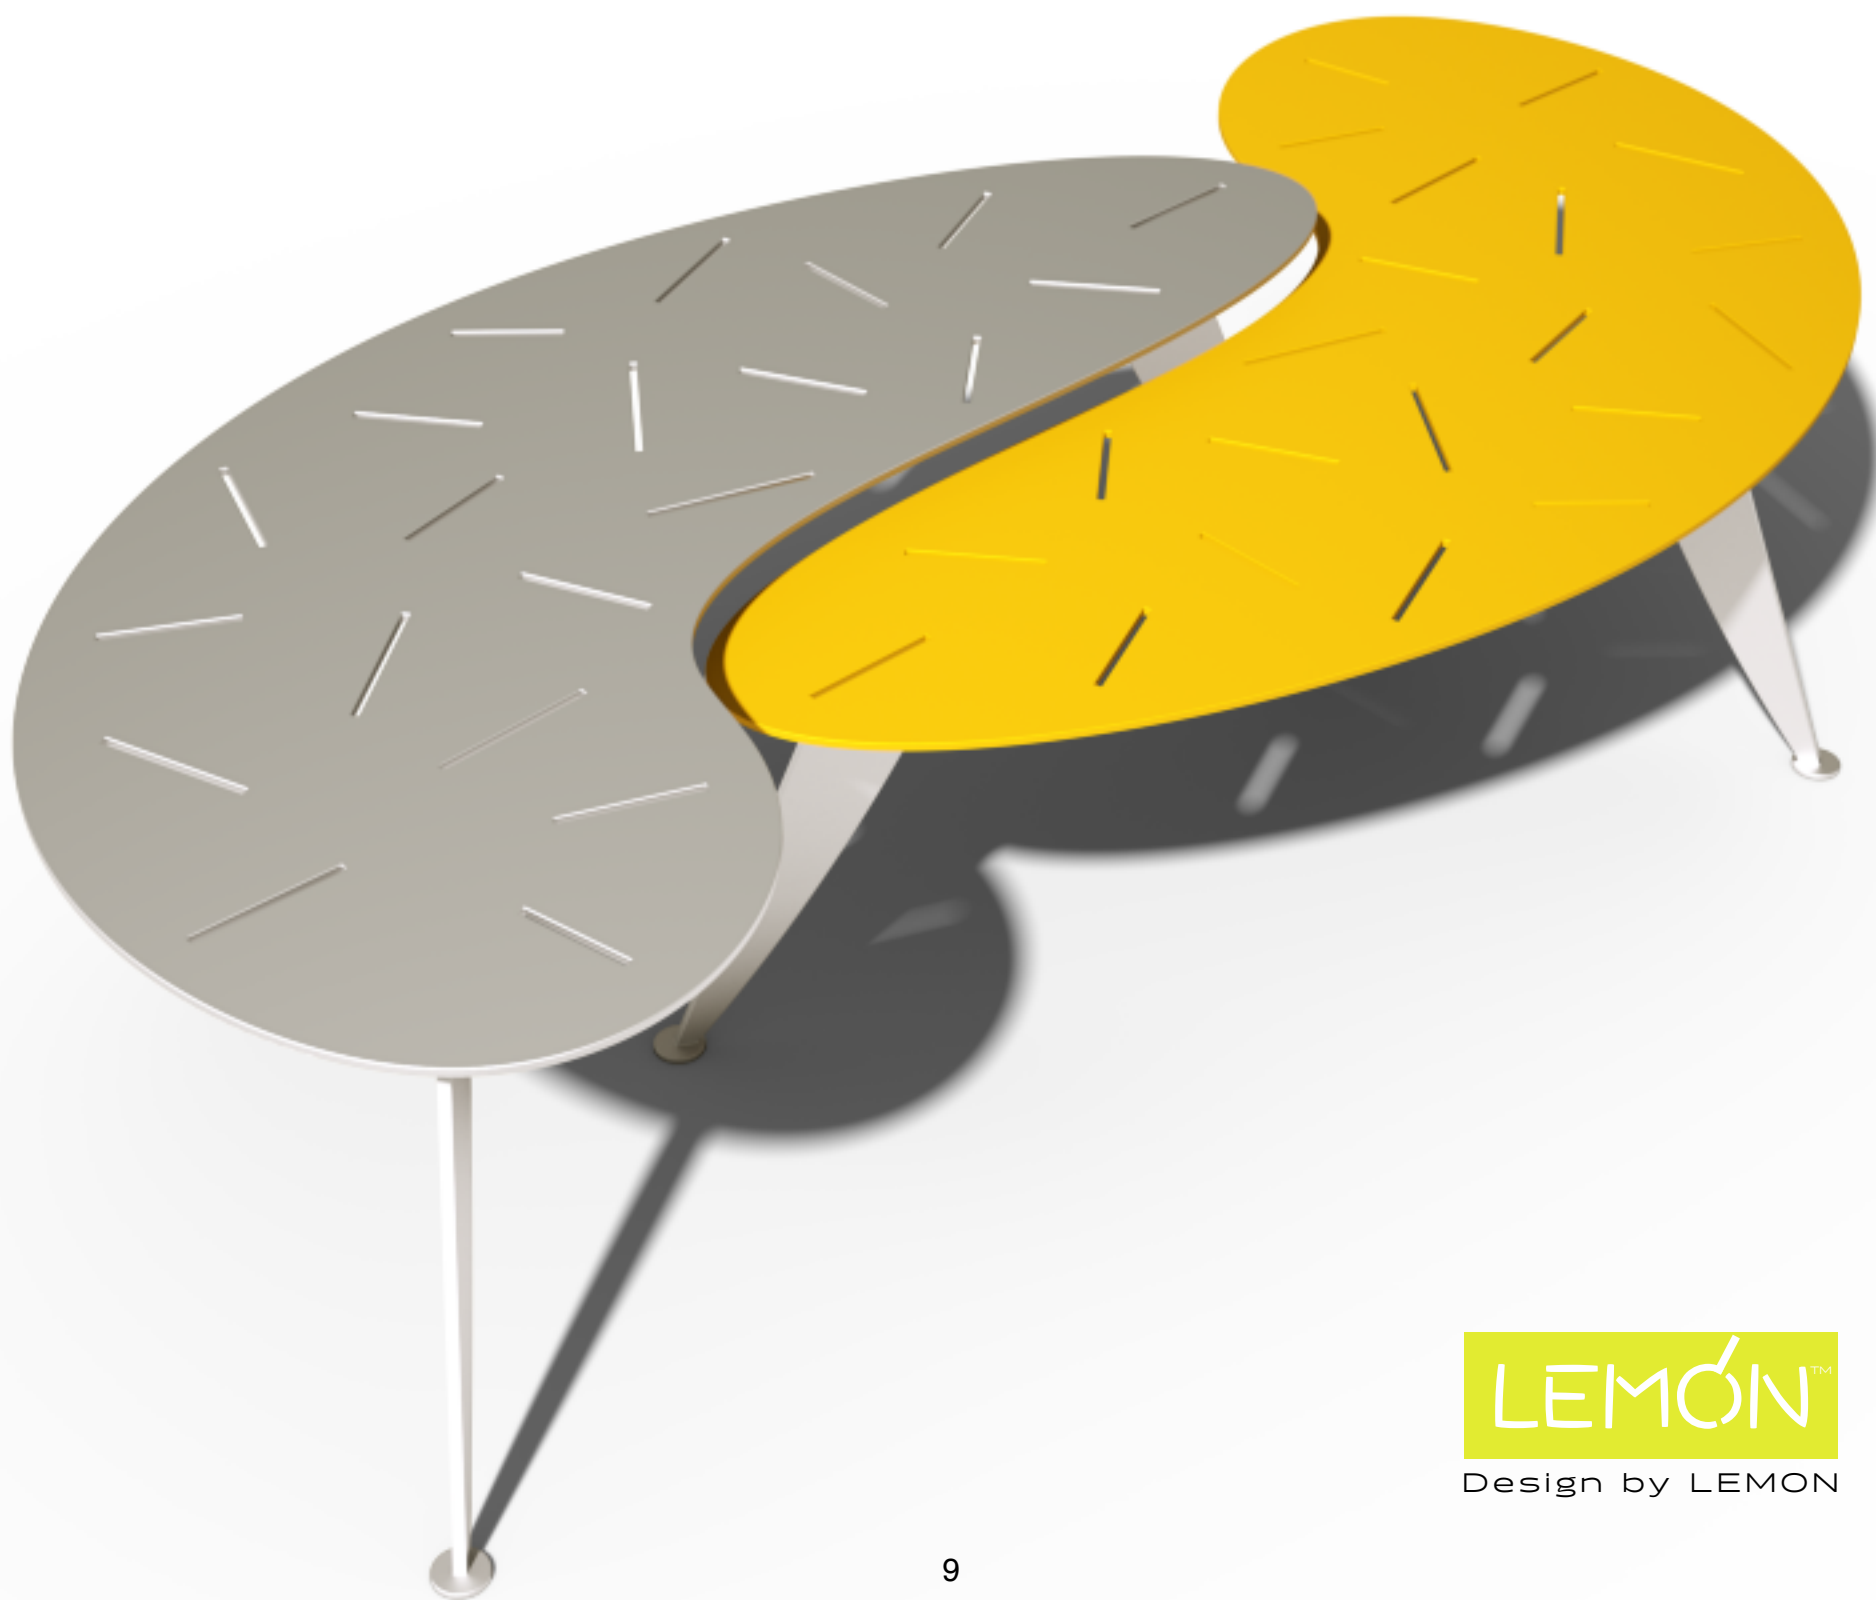

Camelion

Tables

Camelion is an elegant tables system for urban spaces.
The system uses simple clean lines and made of high
quality materials.

Design by LEMON

Camelion

Tables

T 1

LEMÓN™

Camelion T1
Tables

LEMÓN™

Design by LEMON

Camelion T1

Tables

LEMÓN™

Design by LEMON

Camelion T1
Tables