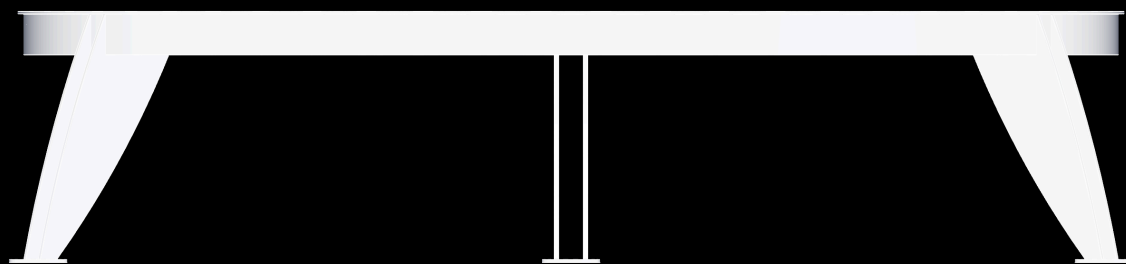

Camelot

Urban Leisure Seating Elements

T 1

Design by LEMON