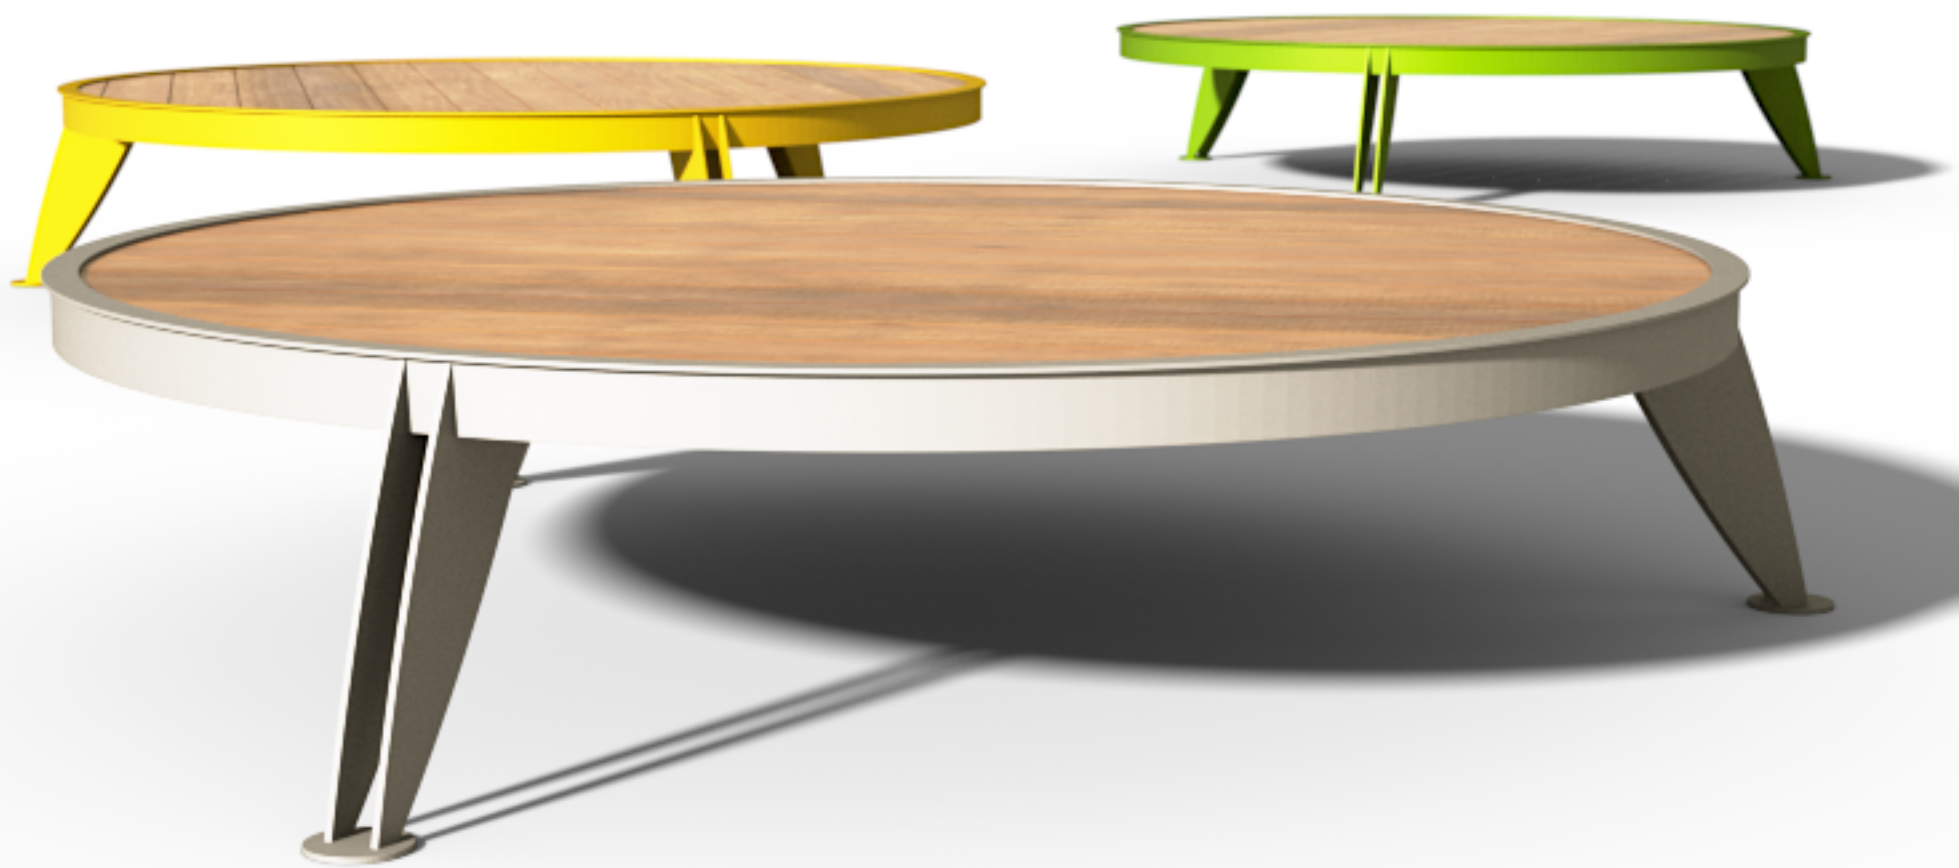

Camelot T1

Urban Leisure Seating Elements

LEMÓN™
Design by LEMON