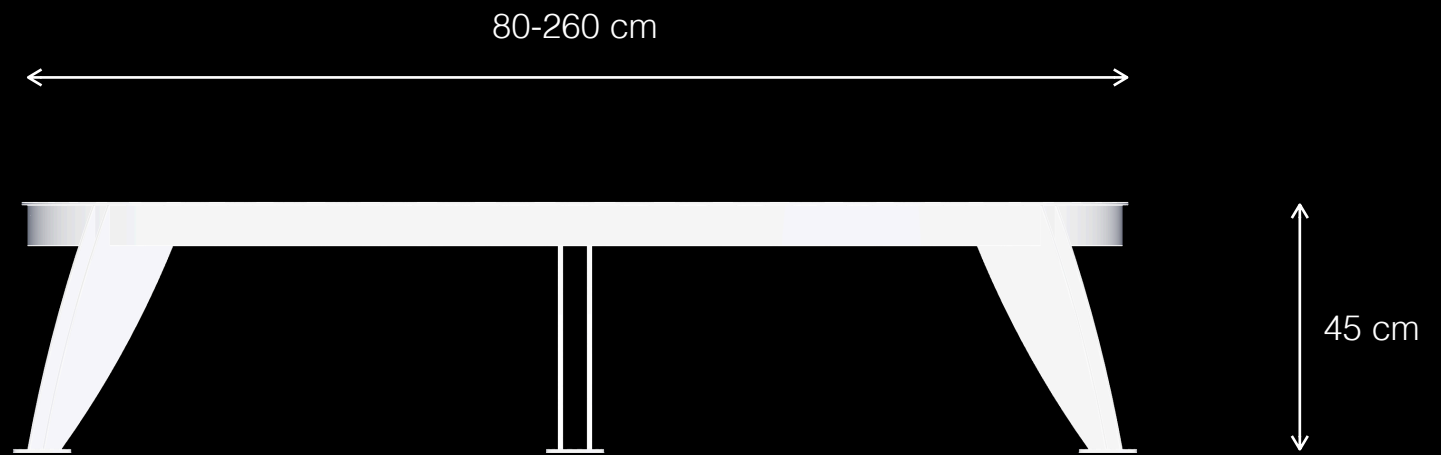

# Camelot T1

Urban Leisure Seating Elements

**LEMÓN™**  
Design by LEMON